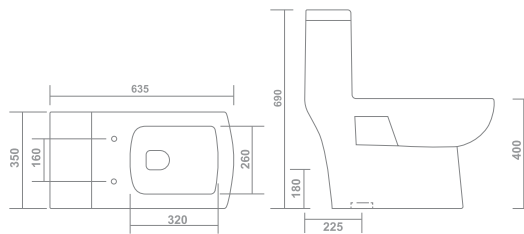

Syphonic Rimless Tornado

WD-1008

Product : One Piece Closet
 Dimension : 640 X 350 X 755mm
 Flush System : 2D Rimless
 Seat Cover : Slim Soft Close
 Roughing-in : S-trap 225mm&300mm

WD-1007

Product : One Piece Closet
 Dimension : 660 X 370 X 730mm
 Flush System : 2D Rimless Tornado Syphonic
 Seat Cover : Slim Soft Close
 Roughing-in : S-trap 225mm&300mm

One Piece Closet

WD-1001

Product : One Piece Closet
 Dimension : 640 X 350 X 690mm
 Flush System : Washdown
 Seat Cover : Slim Soft Close
 Roughing-in : S-trap 225mm P-trap 180mm

WD-1002

Product : One Piece Closet
 Dimension : 635 X 350 X 690mm
 Flush System : Rimless Washdown
 Seat Cover : Slim Soft Close
 Roughing-in : S-trap 225mm&300mm