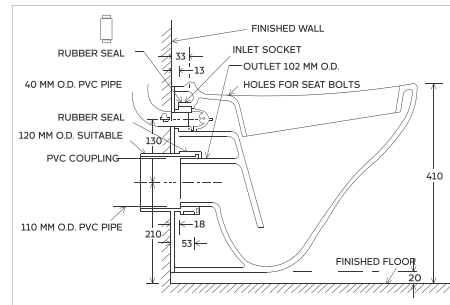

WALL HUNG BASIN

Fixing : the rag should be first grouted into the wall using cement / concrete, (as shown) as per the distance between slots provided in the wash basin. The bolts should be fixed perpendicular to the wall. Allow cement / concrete to set. Check if the Rag bolts are firmly fixed. Fix the Wash Basin in the bolts using Nuts & Washer.

CONCEALED WALL HUNG

1. If the wall is going to be plastered for a thickness of 12 and a tile thickness of 6-7, the projection of the bolts from the finished wall should be 66 only.
2. If the thickness of plastering and tile is less than the dimensions mentioned above, the bolt that are supplied along with the bracket should be moved into the wall by using a suitable spacer washer between the bolt head and the bracket frame.
3. The bracket should be buried into the floor so that the height from the center line of the bolt to the surface fo the finished floor is 320.