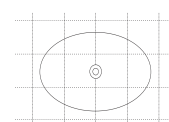

FOR WOOD COUNTER TOPS

1. Mark and per-drill the wood screw holes at the locations shown on the template.
2. Waterproof any exposed areas of wood.