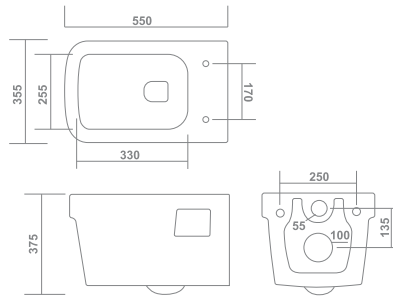

Wall Hung Closet

WD-2003

Product : Wall Hung Closet
 Dimension : 510 X 345 X 330mm
 Flush System : Washdown
 Seat Cover : Slim Soft Close

WD-2004

Product : Wall Hung Closet
 Dimension : 510 X 365 X 370mm
 Flush System : Rimless
 Seat Cover : Slim Soft Close

Rimless

WD-2005

Product : Wall Hung Closet
 Dimension : 510 X 370 X 360mm
 Flush System : Washdown
 Seat Cover : Slim Soft Close

■ **WD-2007**

Product : Wall Hung Closet

Dimension : 550 X 375 X 355mm

Flush System : Rimless

Dimension : 360 X 360 X 100mm

Table Top

■ WD-5005

Product : Table Top Basin
Dimension : 360 X 320 X 125mm

■ WD-5006

Product : Table Top Basin
Dimension : 415 X 345 X 155mm

■ WD-5007

Product : Table Top Basin
Dimension : 470 X 375 X 155mm