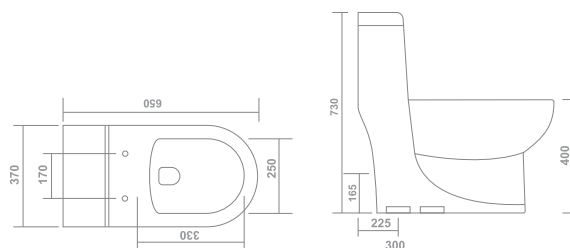

Rimless

WD-1003

Product : One Piece Closet
 Dimension : 700 X 370 X 680mm
 Flush System : Washdown
 Seat Cover : Slim Soft Close
 Roughing-in : S-trap 225mm P-trap 165mm

■ **WD-1004**

Product : One Piece Closet
 Dimension : 640 X 360 X 725mm
 Flush System : Washdown
 Seat Cover : Slim Soft Close
 Roughing-in : S-trap 100mm&225mm
 P-trap 180mm

■ **WD-1005**

Product : One Piece Closet
 Dimension : 650 X 360 X 760mm
 Flush System : Washdown
 Seat Cover : Slim Soft Close
 Roughing-in : S-trap 225mm P-trap 180mm

■ **WD-1006**

Product : One Piece Closet
 Dimension : 650 X 370 X 730mm
 Flush System : Washdown
 Seat Cover : Slim Soft Close
 Roughing-in : S-trap 225mm&110mm
 P-trap 165mm