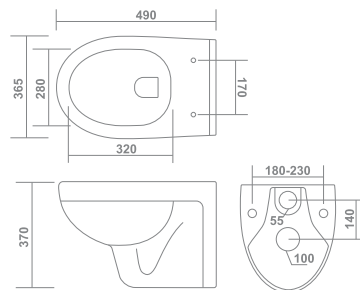

■ **WD-1005**

Product : One Piece Closet
 Dimension : 650 X 360 X 760mm
 Flush System : Washdown
 Seat Cover : Slim Soft Close
 Roughing-in : S-trap 225mm P-trap 180mm

■ **WD-1006**

Product : One Piece Closet
 Dimension : 650 X 370 X 730mm
 Flush System : Washdown
 Seat Cover : Slim Soft Close
 Roughing-in : S-trap 225mm&110mm
 P-trap 165mm

SPHERE
& CO.

Only
Splendid
SUPERB QUALITY

WD-2001

Product : Wall Hung Closet
 Dimension : 485 X 360 X 340mm
 Flush System : Rimless
 Seat Cover : Slim Soft Close

WD-2002

Product : Wall Hung Closet
 Dimension : 490 X 365 X 370mm
 Flush System : Washdown
 Seat Cover : Slim Soft Close

Wall Hung Closet

WD-2003

Product : Wall Hung Closet
 Dimension : 510 X 345 X 330mm
 Flush System : Washdown
 Seat Cover : Slim Soft Close

WD-2004

Product : Wall Hung Closet
 Dimension : 510 X 365 X 370mm
 Flush System : Rimless
 Seat Cover : Slim Soft Close

Dimension : 360 X 360 X 100mm

Table Top

■ WD-5005

Product : Table Top Basin
Dimension : 360 X 320 X 125mm

■ WD-5006

Product : Table Top Basin
Dimension : 415 X 345 X 155mm

■ WD-5007

Product : Table Top Basin
Dimension : 470 X 375 X 155mm