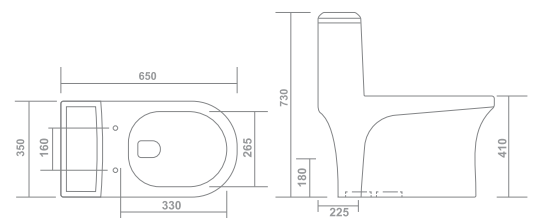

WD-1009

Product : One Piece Closet

Dimension : 650 X 360 X 730mm

Flush System : 4D Tornado Syphonic

Seat Cover : Slim Soft Close

Roughing-in : S-trap 100mm&225mm

P-trao 180mm

Syphonic Rimless Tornado