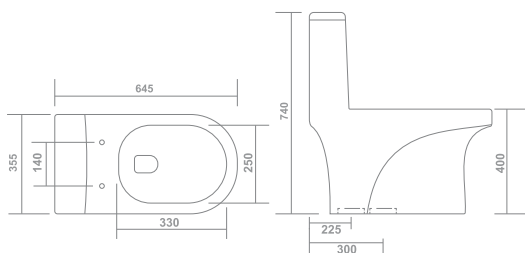

INDEX

- SYPHON GLAZE
- DIRT FREE
- ECO FRIENDLY
- WATER SAVING
- GERM FREE

One Piece Closet

WD -1012

Product : One Piece Closet
 Dimension : 650X 350 X 710mm
 Flush System : 6D Rimless Syphonic
 Seat Cover : Slim Soft Close
 Roughing-in : S-trap 225mm&300mm

WD-1013

Product : One Piece Closet
 Dimension : 645 X 355 X 740mm
 Flush System : 6D Rimless Syphonic
 Seat Cover : Slim Soft Close
 Roughing-in : S-trap 225mm&300mm

■ WD-1014

Product : One Piece Closet

Dimension : 640 X 345 X 735mm