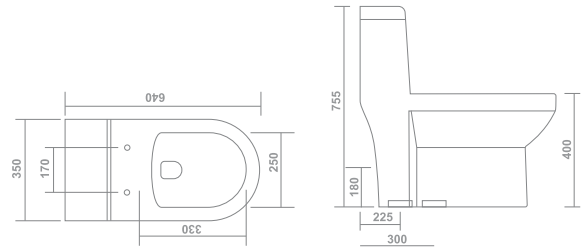

Roughing-in : S-Trap 225mm & 300mm

One Piece Closet

WD-1010

Product : One Piece Closet

Dimension : 660 X 350 X 740mm

Flush System : 5D Rimless Syphonic

Seat Cover : Slim Soft Close

Roughing-in : S-trap 225mm

Syphonic Rimless

WD-1009

Product : One Piece Closet

Dimension : 650 X 360 X 730mm

Flush System : 4D Tornado Syphonic

Seat Cover : Slim Soft Close

Roughing-in : S-trap 100mm&225mm

P-trao 180mm

Syphonic Rimless Tornado

WD-1008

Product : One Piece Closet
 Dimension : 640 X 350 X 755mm
 Flush System : 2D Rimless
 Seat Cover : Slim Soft Close
 Roughing-in : S-trap 225mm&300mm

WD-1007

Product : One Piece Closet
 Dimension : 660 X 370 X 730mm
 Flush System : 2D Rimless Tornado Syphonic
 Seat Cover : Slim Soft Close
 Roughing-in : S-trap 225mm&300mm

One Piece Closet

WD-1001

Product : One Piece Closet
 Dimension : 640 X 350 X 690mm
 Flush System : Washdown
 Seat Cover : Slim Soft Close
 Roughing-in : S-trap 225mm P-trap 180mm

WD-1002

Product : One Piece Closet
 Dimension : 635 X 350 X 690mm
 Flush System : Rimless Washdown
 Seat Cover : Slim Soft Close
 Roughing-in : S-trap 225mm&300mm