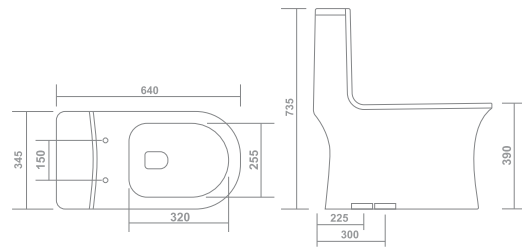

INDEX

- SYPHON GLAZE
- DIRT FREE
- ECO FRIENDLY
- WATER SAVING
- GERM FREE

One Piece Closet

WD -1012

Product : One Piece Closet
 Dimension : 650X 350 X 710mm
 Flush System : 6D Rimless Syphonic
 Seat Cover : Slim Soft Close
 Roughing-in : S-trap 225mm&300mm

WD-1013

Product : One Piece Closet
 Dimension : 645 X 355 X 740mm
 Flush System : 6D Rimless Syphonic
 Seat Cover : Slim Soft Close
 Roughing-in : S-trap 225mm&300mm

■ WD-1014

Product : One Piece Closet

Dimension : 640 X 345 X 735mm