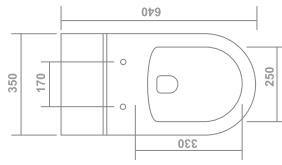

Syphonic Rimless Tornado

WD-1008

Product : One Piece Closet
 Dimension : 640 X 350 X 755mm
 Flush System : 2D Rimless
 Seat Cover : Slim Soft Close
 Roughing-in : S-trap 225mm&300mm

WD-1007

Product : One Piece Closet
 Dimension : 660 X 370 X 730mm
 Flush System : 2D Rimless Tornado Syphonic
 Seat Cover : Slim Soft Close
 Roughing-in : S-trap 225mm&300mm

One Piece Closet

WD-1001

Product : One Piece Closet
 Dimension : 640 X 350 X 690mm
 Flush System : Washdown
 Seat Cover : Slim Soft Close
 Roughing-in : S-trap 225mm P-trap 180mm

WD-1002

Product : One Piece Closet
 Dimension : 635 X 350 X 690mm
 Flush System : Rimless Washdown
 Seat Cover : Slim Soft Close
 Roughing-in : S-trap 225mm&300mm