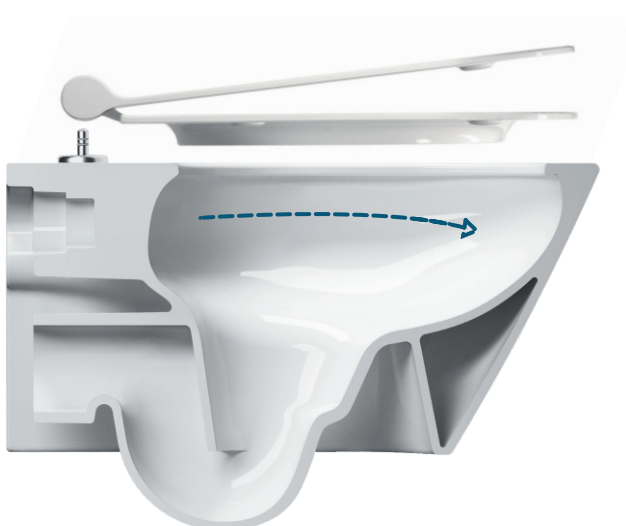

Whitedot was built on the grounds of providing customer satisfaction and innovation in sanitary Items. We have always focused on maintaining and creating a refreshing experience for the changing demand of our Customers and so we have an exclusive range of **Sanitarywares Products** which not only focus on the basic need of our clients but also cater to the changing demand of the modern era.

Vision

We want to win the trust, of our customers, by providing a best quality of product, accompanied with the best customer service. We want to have crystal clear transparency between us & our customers.

Mission

A search, in choosing stylish wall tiles, ends at the door step of “ Whitedot ”, by providing the complete range of qualitative wall tiles, coupled with the satisfactory customer service, for the dynamic demand of domestic market as well as the international market, across the world. We want to be innovative, in all aspects.

CHARACTERISTICS

All seats and covers are subjected to a weight test.

All WC pans are subjected to an odor leakage test.

All seats and covers are subjected to an open/close test.

Saves water with only 1 Ltr. of water consumption.

Soft Close Seats & Covers
Soft Closing and silent
Special technology

Requires very little space and provides easy bottom cleaning.

Anti Bacterial Glazed

More Hygienic

More Ecological