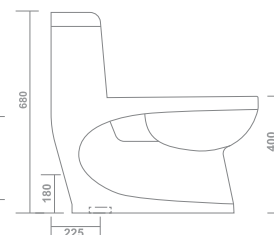

Syphonic Rimless Tornado

WD-1008

Product : One Piece Closet
 Dimension : 640 X 350 X 755mm
 Flush System : 2D Rimless
 Seat Cover : Slim Soft Close
 Roughing-in : S-trap 225mm&300mm

WD-1007

Product : One Piece Closet
 Dimension : 660 X 370 X 730mm
 Flush System : 2D Rimless Tornado Syphonic
 Seat Cover : Slim Soft Close
 Roughing-in : S-trap 225mm&300mm

One Piece Closet

WD-1001

Product : One Piece Closet
 Dimension : 640 X 350 X 690mm
 Flush System : Washdown
 Seat Cover : Slim Soft Close
 Roughing-in : S-trap 225mm P-trap 180mm

WD-1002

Product : One Piece Closet
 Dimension : 635 X 350 X 690mm
 Flush System : Rimless Washdown
 Seat Cover : Slim Soft Close
 Roughing-in : S-trap 225mm&300mm

Rimless

WD-1003

Product : One Piece Closet
 Dimension : 700 X 370 X 680mm
 Flush System : Washdown
 Seat Cover : Slim Soft Close
 Roughing-in : S-trap 225mm P-trap 165mm

■ **WD-1004**

Product : One Piece Closet
 Dimension : 640 X 360 X 725mm
 Flush System : Washdown
 Seat Cover : Slim Soft Close
 Roughing-in : S-trap 100mm&225mm
 P-trap 180mm