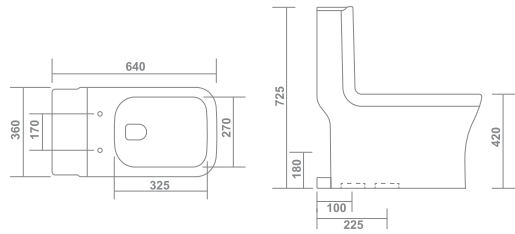

One Piece Closet

WD-1001

Product : One Piece Closet
 Dimension : 640 X 350 X 690mm
 Flush System : Washdown
 Seat Cover : Slim Soft Close
 Roughing-in : S-trap 225mm P-trap 180mm

WD-1002

Product : One Piece Closet
 Dimension : 635 X 350 X 690mm
 Flush System : Rimless Washdown
 Seat Cover : Slim Soft Close
 Roughing-in : S-trap 225mm&300mm

Rimless

WD-1003

Product : One Piece Closet
 Dimension : 700 X 370 X 680mm
 Flush System : Washdown
 Seat Cover : Slim Soft Close
 Roughing-in : S-trap 225mm P-trap 165mm

■ **WD-1004**

Product : One Piece Closet
 Dimension : 640 X 360 X 725mm
 Flush System : Washdown
 Seat Cover : Slim Soft Close
 Roughing-in : S-trap 100mm&225mm
 P-trap 180mm

■ **WD-1005**

Product : One Piece Closet
 Dimension : 650 X 360 X 760mm
 Flush System : Washdown
 Seat Cover : Slim Soft Close
 Roughing-in : S-trap 225mm P-trap 180mm

■ **WD-1006**

Product : One Piece Closet
 Dimension : 650 X 370 X 730mm
 Flush System : Washdown
 Seat Cover : Slim Soft Close
 Roughing-in : S-trap 225mm&110mm
 P-trap 165mm

Dimension : 360 X 360 X 100mm

Table Top

■ WD-5005

Product : Table Top Basin
Dimension : 360 X 320 X 125mm

■ WD-5006

Product : Table Top Basin
Dimension : 415 X 345 X 155mm

■ WD-5007

Product : Table Top Basin
Dimension : 470 X 375 X 155mm