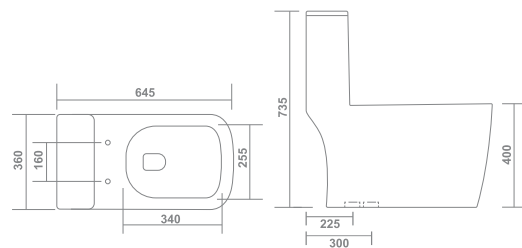

WD-1013

Product : One Piece Closet
 Dimension : 645 X 355 X 740mm
 Flush System : 6D Rimless Syphonic
 Seat Cover : Slim Soft Close
 Roughing-in : S-trap 225mm&300mm

■ WD-1014

Product : One Piece Closet

Dimension : 640 X 345 X 735mm

Flush System : 6D Rimless Syphonic

Seat Cover : Slim Soft Close

Roughing-in : S-trap 225mm&300mm

■ WD-1011

Product : One Piece Closet

Dimension : 645 X 360 X 735mm

Flush System : 6D Rimless Syphonic

Seat Cover : Slim Soft Close

Roughing-in : S-Trap 225mm & 300mm

One Piece Closet

WD-1010

Product : One Piece Closet

Dimension : 660 X 350 X 740mm

Flush System : 5D Rimless Syphonic

Seat Cover : Slim Soft Close

Roughing-in : S-trap 225mm