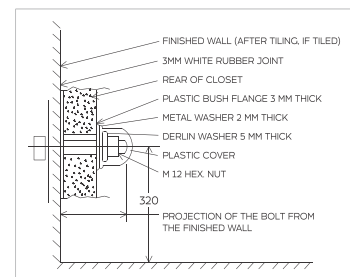

COUNTER WASH BASIN

(A) Before You Begin

1. Due to typical nature of the installation, under counter basin should be installed by trained and experienced installers.
2. Inspect the waste and supply tubing if necessary.
3. Install the basin in such a way, that it's removal in future can be done freely and without damage.
4. Prior to installation unpack the new basin and inspect it for damage. Keep the product to its protective carton until it is ready to be installed.
5. Observe all local plumbing and building codes.

(B) Tools and Materials

1. Sealant, Pencil, Measure Tape, Sharp knife or scissors, Keyhole or saber saw, Drill (1/2 dia, drill bit or larger) glasses, Haer, Rage or paper toweling.
2. NOTE: You may require different, more specialized tools to install this basin on counter top materials other than wood or wood components.

(C) Install the Basin

1. Check the desired lavatory location for clearance between the back splash, faucet, fixture and cabinet.
2. Cut out the template.
3. Carefully position and trace the templet on the counter top as directed on the templets.
4. Mark the faucet hole centerline on the counter top.
5. Drill a 1/2" pilot hole on the inside of the cut line.
6. Cut out the counter top opening with a saber or keyhole saw.

NOTE: Install the basin in such a way that it's removal in future can be done freely and without damage.

FOR WOOD COUNTER TOPS

1. Mark and per-drill the wood screw holes at the locations shown on the template.
2. Waterproof any exposed areas of wood.

FOR MARBLE COUNTER TOPS

1. Position the counter top upside down on foam padding to protect the surface. Mark and drill 3/16" holes 5/8" deep at the locations shown on the template.
2. Use a setting tool and haer to secure the anchors.

FOR ALL INSTALLATIONS

1. If the counter top has not been installed, install it as stated below.
2. Drill the faucet holes according to the faucet installation instruction.
3. Install the faucet to the counter top according to the manufacture's instruction.
4. Install the drain to the lavatory according to the manufacture's instruction.