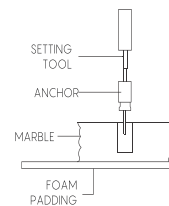

(B) Tools and Materials

1. Sealant, Pencil, Measure Tape, Sharp knife or scissors, Keyhole or saber saw, Drill (1/2 dia, drill bit or larger) glasses, Haer, Rage or paper toweling.
- NOTE: You may require different, more specialized tools to install this basin on counter top materials other than wood or wood components.

(C) Install the Basin

1. Check the desired lavatory location for clearance between the back splash, faucet, fixture and cabinet.
2. Cut out the template.
3. Carefully position and trace the templet on the counter top as directed on the templets.
4. Mark the faucet hole centerline on the counter top.
5. Drill a 1/2" pilot hole on the inside of the cut line.
6. Cut out the counter top opening with a saber or keyhole saw.

NOTE: Install the basin in such a way that it's removal in future can be done freely and without damage.

FOR WOOD COUNTER TOPS

1. Mark and per-drill the wood screw holes at the locations shown on the template.
2. Waterproof any exposed areas of wood.