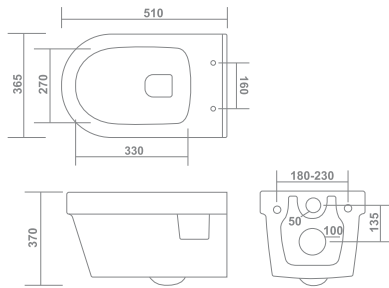

SPHERE
& CO.

Only
Splendid
SUPERB QUALITY

WD-2001

Product : Wall Hung Closet
 Dimension : 485 X 360 X 340mm
 Flush System : Rimless
 Seat Cover : Slim Soft Close

WD-2002

Product : Wall Hung Closet
 Dimension : 490 X 365 X 370mm
 Flush System : Washdown
 Seat Cover : Slim Soft Close

Wall Hung Closet

WD-2003

Product : Wall Hung Closet
 Dimension : 510 X 345 X 330mm
 Flush System : Washdown
 Seat Cover : Slim Soft Close

WD-2004

Product : Wall Hung Closet
 Dimension : 510 X 365 X 370mm
 Flush System : Rimless
 Seat Cover : Slim Soft Close

Rimless

WD-2005

Product : Wall Hung Closet
 Dimension : 510 X 370 X 360mm
 Flush System : Washdown
 Seat Cover : Slim Soft Close

■ **WD-2007**

Product : Wall Hung Closet

Dimension : 550 X 375 X 355mm

Flush System : Rimless

Dimension : 360 X 360 X 100mm

Table Top

■ WD-5005

Product : Table Top Basin
Dimension : 360 X 320 X 125mm

■ WD-5006

Product : Table Top Basin
Dimension : 415 X 345 X 155mm

■ WD-5007

Product : Table Top Basin
Dimension : 470 X 375 X 155mm