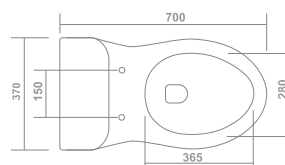

One Piece Closet

WD-1001

Product : One Piece Closet
 Dimension : 640 X 350 X 690mm
 Flush System : Washdown
 Seat Cover : Slim Soft Close
 Roughing-in : S-trap 225mm P-trap 180mm

WD-1002

Product : One Piece Closet
 Dimension : 635 X 350 X 690mm
 Flush System : Rimless Washdown
 Seat Cover : Slim Soft Close
 Roughing-in : S-trap 225mm&300mm

Rimless

WD-1003

Product : One Piece Closet
 Dimension : 700 X 370 X 680mm
 Flush System : Washdown
 Seat Cover : Slim Soft Close
 Roughing-in : S-trap 225mm P-trap 165mm

■ **WD-1004**

Product : One Piece Closet
 Dimension : 640 X 360 X 725mm
 Flush System : Washdown
 Seat Cover : Slim Soft Close
 Roughing-in : S-trap 100mm&225mm
 P-trap 180mm