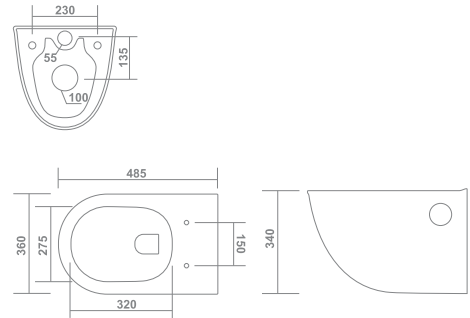

■ **WD-1005**

Product : One Piece Closet
 Dimension : 650 X 360 X 760mm
 Flush System : Washdown
 Seat Cover : Slim Soft Close
 Roughing-in : S-trap 225mm P-trap 180mm

■ **WD-1006**

Product : One Piece Closet
 Dimension : 650 X 370 X 730mm
 Flush System : Washdown
 Seat Cover : Slim Soft Close
 Roughing-in : S-trap 225mm&110mm
 P-trap 165mm

SPHERE
& CO.

Only
Splendid
SUPERB QUALITY

WD-2001

Product : Wall Hung Closet
 Dimension : 485 X 360 X 340mm
 Flush System : Rimless
 Seat Cover : Slim Soft Close

WD-2002

Product : Wall Hung Closet
 Dimension : 490 X 365 X 370mm
 Flush System : Washdown
 Seat Cover : Slim Soft Close

Wall Hung Closet

WD-2003

Product : Wall Hung Closet
 Dimension : 510 X 345 X 330mm
 Flush System : Washdown
 Seat Cover : Slim Soft Close

WD-2004

Product : Wall Hung Closet
 Dimension : 510 X 365 X 370mm
 Flush System : Rimless
 Seat Cover : Slim Soft Close

Dimension : 360 X 360 X 100mm

Table Top

■ WD-5005

Product : Table Top Basin
Dimension : 360 X 320 X 125mm

■ WD-5006

Product : Table Top Basin
Dimension : 415 X 345 X 155mm

■ WD-5007

Product : Table Top Basin
Dimension : 470 X 375 X 155mm