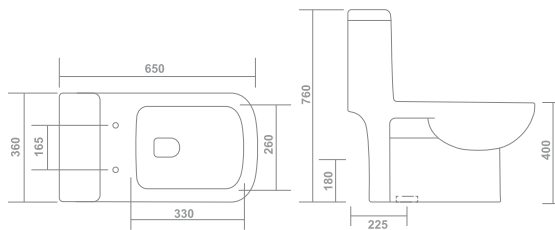

One Piece Closet

WD-1001

Product : One Piece Closet
 Dimension : 640 X 350 X 690mm
 Flush System : Washdown
 Seat Cover : Slim Soft Close
 Roughing-in : S-trap 225mm P-trap 180mm

WD-1002

Product : One Piece Closet
 Dimension : 635 X 350 X 690mm
 Flush System : Rimless Washdown
 Seat Cover : Slim Soft Close
 Roughing-in : S-trap 225mm&300mm

Rimless

WD-1003

Product : One Piece Closet
 Dimension : 700 X 370 X 680mm
 Flush System : Washdown
 Seat Cover : Slim Soft Close
 Roughing-in : S-trap 225mm P-trap 165mm

■ **WD-1004**

Product : One Piece Closet
 Dimension : 640 X 360 X 725mm
 Flush System : Washdown
 Seat Cover : Slim Soft Close
 Roughing-in : S-trap 100mm&225mm
 P-trap 180mm

■ **WD-1005**

Product : One Piece Closet
 Dimension : 650 X 360 X 760mm
 Flush System : Washdown
 Seat Cover : Slim Soft Close
 Roughing-in : S-trap 225mm P-trap 180mm

■ **WD-1006**

Product : One Piece Closet
 Dimension : 650 X 370 X 730mm
 Flush System : Washdown
 Seat Cover : Slim Soft Close
 Roughing-in : S-trap 225mm&110mm
 P-trap 165mm

SPHERE
& CO.

Only
Splendid
SUPERB QUALITY

WD-2001

Product : Wall Hung Closet
 Dimension : 485 X 360 X 340mm
 Flush System : Rimless
 Seat Cover : Slim Soft Close

WD-2002

Product : Wall Hung Closet
 Dimension : 490 X 365 X 370mm
 Flush System : Washdown
 Seat Cover : Slim Soft Close