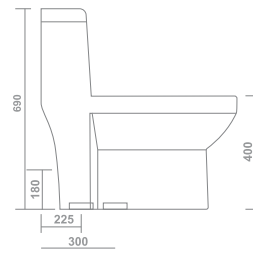

Syphonic Rimless

WD-1009

Product : One Piece Closet

Dimension : 650 X 360 X 730mm

Flush System : 4D Tornado Syphonic

Seat Cover : Slim Soft Close

Roughing-in : S-trap 100mm&225mm

P-trao 180mm

Syphonic Rimless Tornado

WD-1008

Product : One Piece Closet
 Dimension : 640 X 350 X 755mm
 Flush System : 2D Rimless
 Seat Cover : Slim Soft Close
 Roughing-in : S-trap 225mm&300mm

WD-1007

Product : One Piece Closet
 Dimension : 660 X 370 X 730mm
 Flush System : 2D Rimless Tornado Syphonic
 Seat Cover : Slim Soft Close
 Roughing-in : S-trap 225mm&300mm

One Piece Closet

WD-1001

Product : One Piece Closet
 Dimension : 640 X 350 X 690mm
 Flush System : Washdown
 Seat Cover : Slim Soft Close
 Roughing-in : S-trap 225mm P-trap 180mm

WD-1002

Product : One Piece Closet
 Dimension : 635 X 350 X 690mm
 Flush System : Rimless Washdown
 Seat Cover : Slim Soft Close
 Roughing-in : S-trap 225mm&300mm

Rimless

WD-1003

Product : One Piece Closet
 Dimension : 700 X 370 X 680mm
 Flush System : Washdown
 Seat Cover : Slim Soft Close
 Roughing-in : S-trap 225mm P-trap 165mm

■ **WD-1004**

Product : One Piece Closet
 Dimension : 640 X 360 X 725mm
 Flush System : Washdown
 Seat Cover : Slim Soft Close
 Roughing-in : S-trap 100mm&225mm
 P-trap 180mm