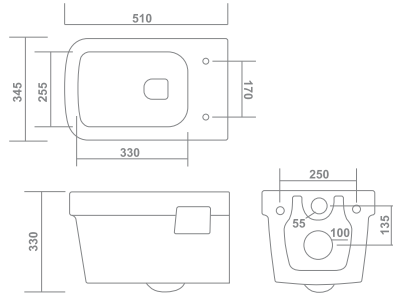

■ **WD-1005**

Product : One Piece Closet
 Dimension : 650 X 360 X 760mm
 Flush System : Washdown
 Seat Cover : Slim Soft Close
 Roughing-in : S-trap 225mm P-trap 180mm

■ **WD-1006**

Product : One Piece Closet
 Dimension : 650 X 370 X 730mm
 Flush System : Washdown
 Seat Cover : Slim Soft Close
 Roughing-in : S-trap 225mm&110mm
 P-trap 165mm

SPHERE
& CO.

Only
Splendid
SUPERB QUALITY

WD-2001

Product : Wall Hung Closet
 Dimension : 485 X 360 X 340mm
 Flush System : Rimless
 Seat Cover : Slim Soft Close

WD-2002

Product : Wall Hung Closet
 Dimension : 490 X 365 X 370mm
 Flush System : Washdown
 Seat Cover : Slim Soft Close

Wall Hung Closet

WD-2003

Product : Wall Hung Closet
 Dimension : 510 X 345 X 330mm
 Flush System : Washdown
 Seat Cover : Slim Soft Close

WD-2004

Product : Wall Hung Closet
 Dimension : 510 X 365 X 370mm
 Flush System : Rimless
 Seat Cover : Slim Soft Close

Dimension : 360 X 360 X 100mm

Table Top

■ WD-5005

Product : Table Top Basin
Dimension : 360 X 320 X 125mm

■ WD-5006

Product : Table Top Basin
Dimension : 415 X 345 X 155mm

■ WD-5007

Product : Table Top Basin
Dimension : 470 X 375 X 155mm