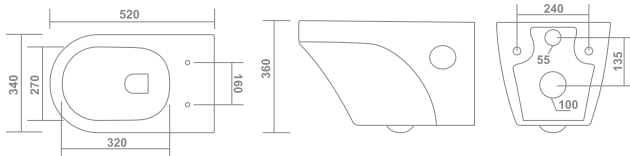

Wall Hung Closet

WD-2003

Product : Wall Hung Closet
 Dimension : 510 X 345 X 330mm
 Flush System : Washdown
 Seat Cover : Slim Soft Close

WD-2004

Product : Wall Hung Closet
 Dimension : 510 X 365 X 370mm
 Flush System : Rimless
 Seat Cover : Slim Soft Close

Rimless

WD-2005

Product : Wall Hung Closet
 Dimension : 510 X 370 X 360mm
 Flush System : Washdown
 Seat Cover : Slim Soft Close

■ **WD-2007**

Product : Wall Hung Closet

Dimension : 550 X 375 X 355mm

Flush System : Rimless

Seat Cover : Slim Soft Close

■ **WD-2008**

Product : Wall Hung Closet

Dimension : 520 X 360 X 340mm

Flush System : Rimless

Seat Cover : Slim Soft Close

■ **WD-2006**

Product : Wall Hung Closet

Dimension : 480 X 350 X 340mm

Flush System : Rimless

Seat Cover : Slim Soft Close

SPHERE
& CO.

Table Top

■ WD-5001

Product : Table Top Basin

Dimension : 355 X 260 X 110mm