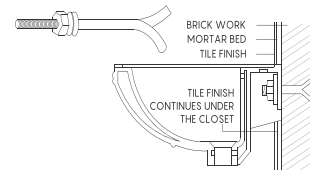

WALL HUNG BASIN

Fixing : the rag should be first grouted into the wall using cement / concrete, (as shown) as per the distance between slots provided in the wash basin. The bolts should be fixed perpendicular to the wall. Allow cement / concrete to set. Check if the Rag bolts are firmly fixed. Fix the Wash Basin in the bolts using Nuts & Washer.