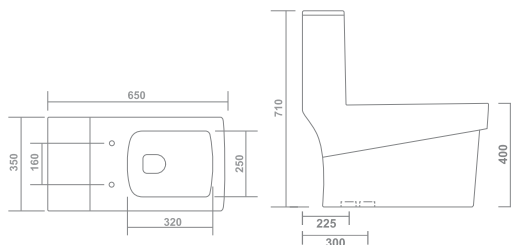

INDEX

- SYPHON GLAZE
- DIRT FREE
- ECO FRIENDLY
- WATER SAVING
- GERM FREE

One Piece Closet

WD -1012

Product : One Piece Closet
 Dimension : 650X 350 X 710mm
 Flush System : 6D Rimless Syphonic
 Seat Cover : Slim Soft Close
 Roughing-in : S-trap 225mm&300mm