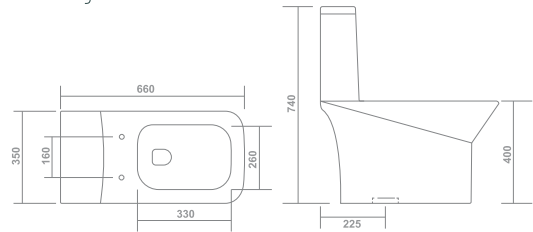

Flush System : 6D Rimless Syphonic

Seat Cover : Slim Soft Close

Roughing-in : S-trap 225mm&300mm

■ WD-1011

Product : One Piece Closet

Dimension : 645 X 360 X 735mm

Flush System : 6D Rimless Syphonic

Seat Cover : Slim Soft Close

Roughing-in : S-Trap 225mm & 300mm

One Piece Closet

WD-1010

Product : One Piece Closet

Dimension : 660 X 350 X 740mm

Flush System : 5D Rimless Syphonic

Seat Cover : Slim Soft Close

Roughing-in : S-trap 225mm