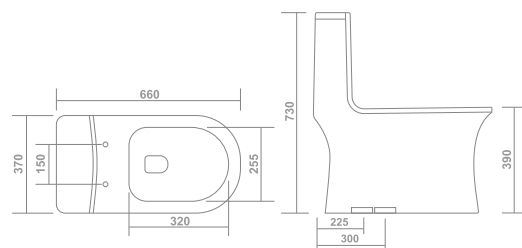

Roughing-in : S-Trap 225mm & 300mm

One Piece Closet

WD-1010

Product : One Piece Closet

Dimension : 660 X 350 X 740mm

Flush System : 5D Rimless Syphonic

Seat Cover : Slim Soft Close

Roughing-in : S-trap 225mm

Syphonic Rimless

WD-1009

Product : One Piece Closet

Dimension : 650 X 360 X 730mm

Flush System : 4D Tornado Syphonic

Seat Cover : Slim Soft Close

Roughing-in : S-trap 100mm&225mm

P-trao 180mm

Syphonic Rimless Tornado

WD-1008

Product : One Piece Closet
 Dimension : 640 X 350 X 755mm
 Flush System : 2D Rimless
 Seat Cover : Slim Soft Close
 Roughing-in : S-trap 225mm&300mm

WD-1007

Product : One Piece Closet
 Dimension : 660 X 370 X 730mm
 Flush System : 2D Rimless Tornado Syphonic
 Seat Cover : Slim Soft Close
 Roughing-in : S-trap 225mm&300mm