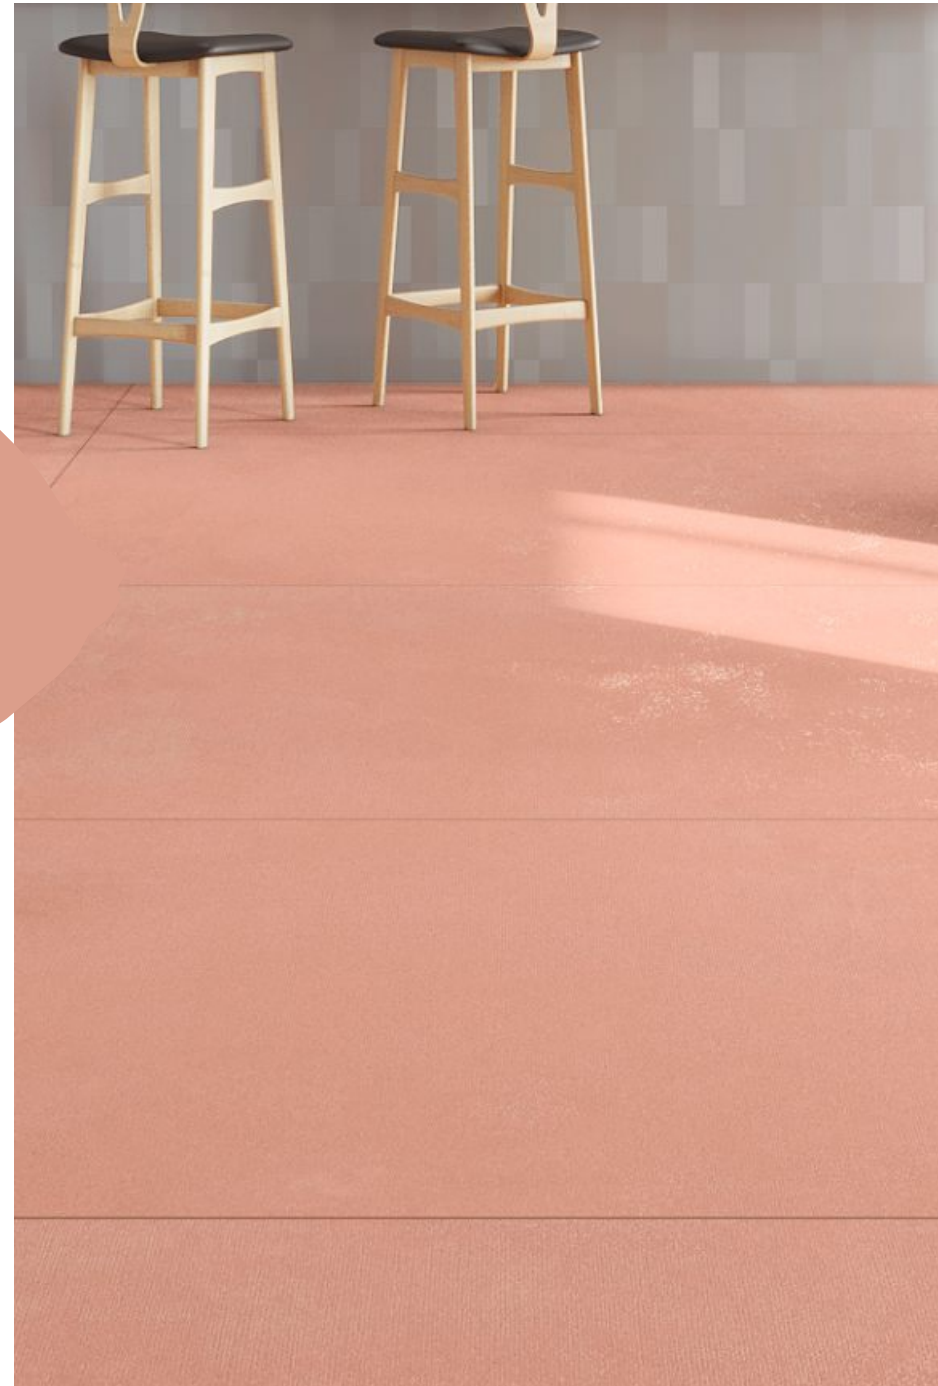

800x1600mm
Carving

**DECO
LINEN**

**800x1600mm
Carving
Random : 02**

**SPHERE
& CO.**

*Visualizing
your dreams.*

*Exclusionary and
chic perfection.*

**CEMENT LINEN
TRAMENTO**

**800x1600mm
Carving
Random : 04**