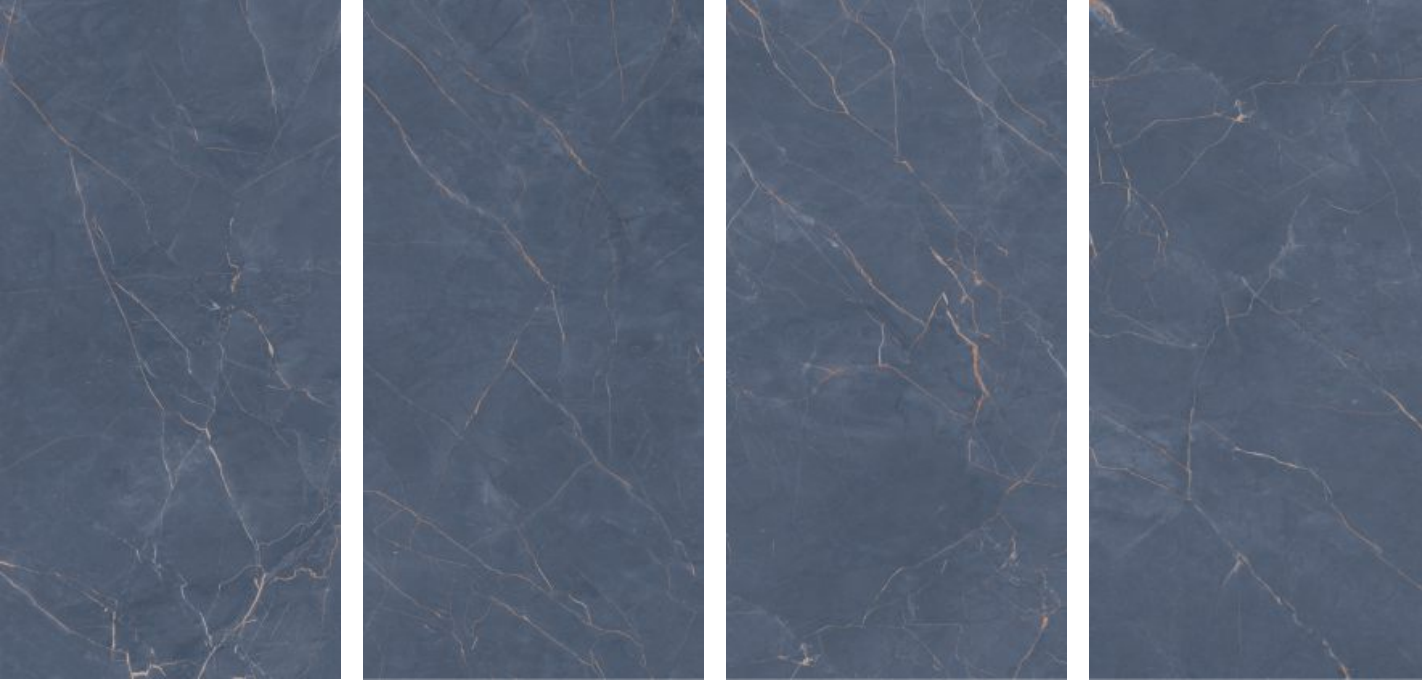

**FANTASY
DENIM**

800x1600mm
Carving
Random : 04

*A minimalist setting
for your every space.*