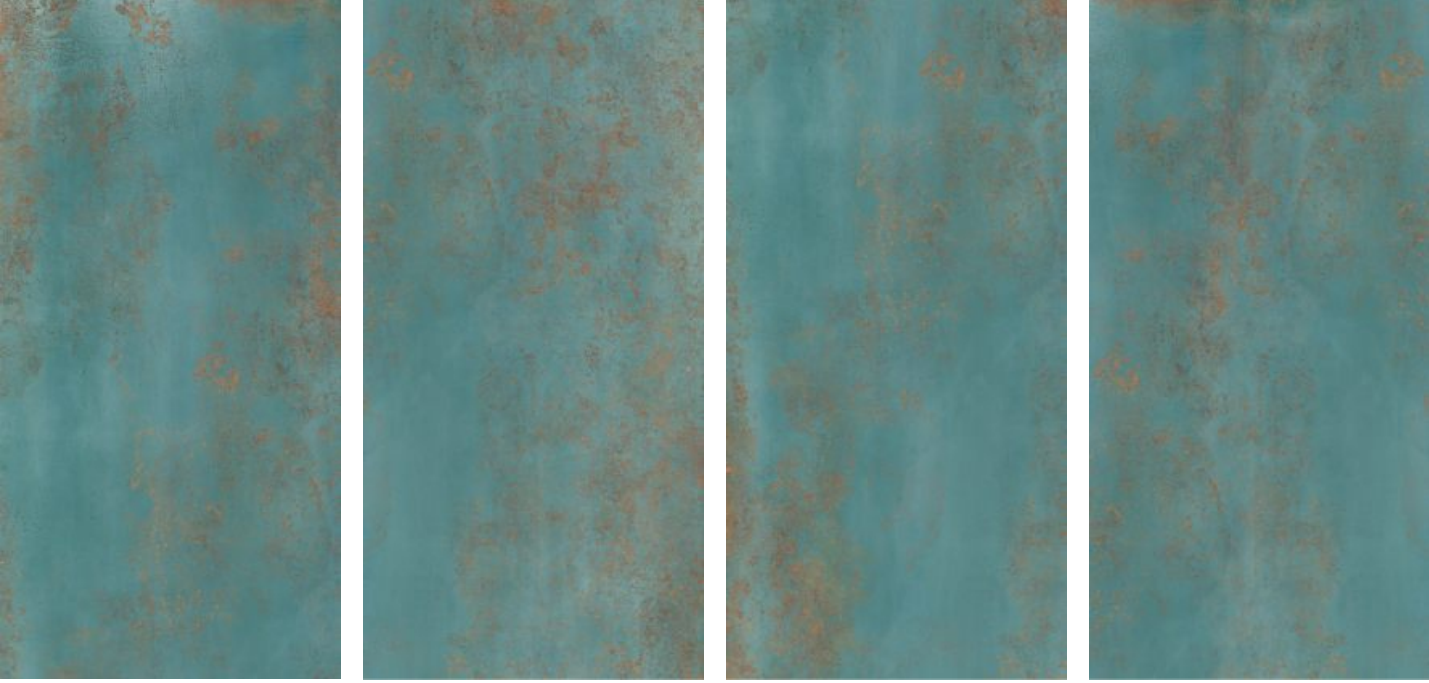

**RUST
CORNFLOWER**

800x1600mm
Carving
Random : 04

*Offers a modern and
sophisticated look.*

**RUST
COOL GREY**

**800x1600mm
Carving
Random : 04**

*Creates a genuine and
unique interior.*

**RUST
TEAL**

800x1600mm
Carving
Random : 04