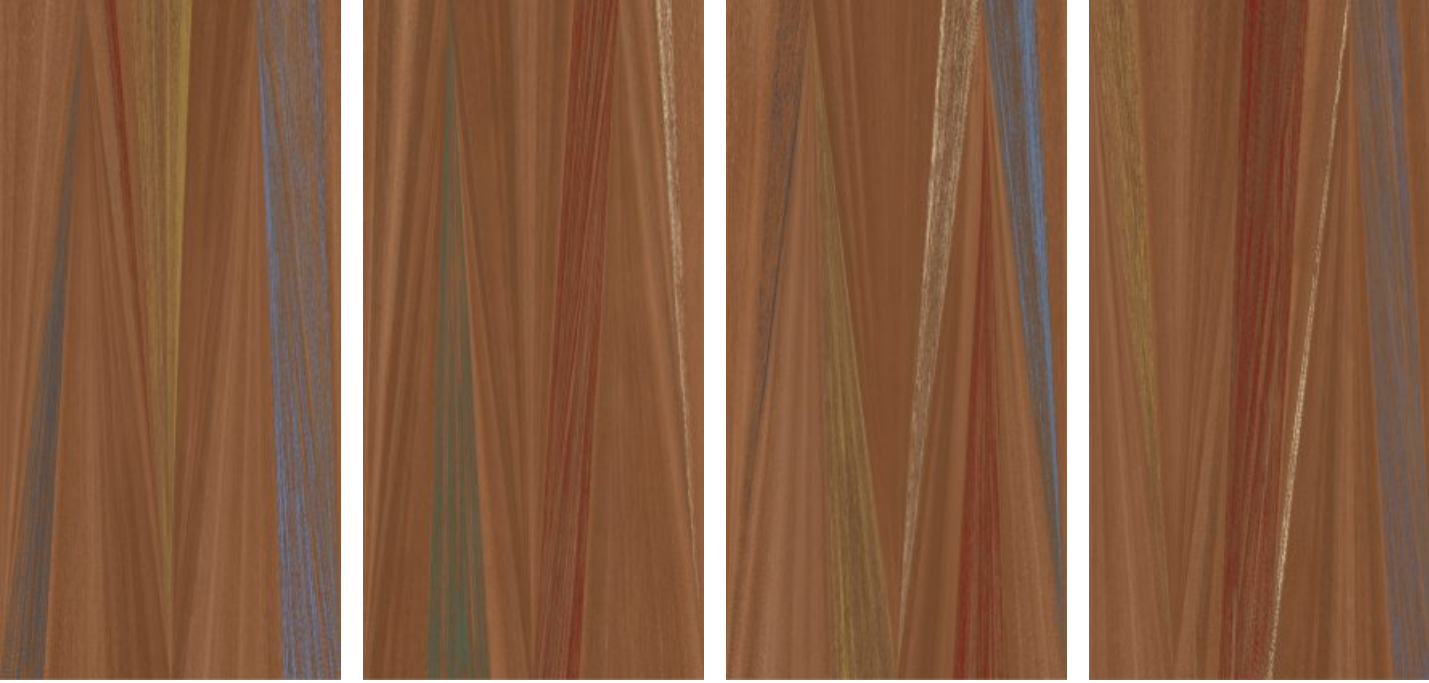

SPHERE
& CO.

**COLORED WOOD
BEIGE**

**800x1600mm
Carving
Random : 04**

*Unconventional
standards of beauty.*

*We add creativity and
aesthetic to your space.*

**COLORED
WOOD GRAY**

800x1600mm
Carving
Random : 04