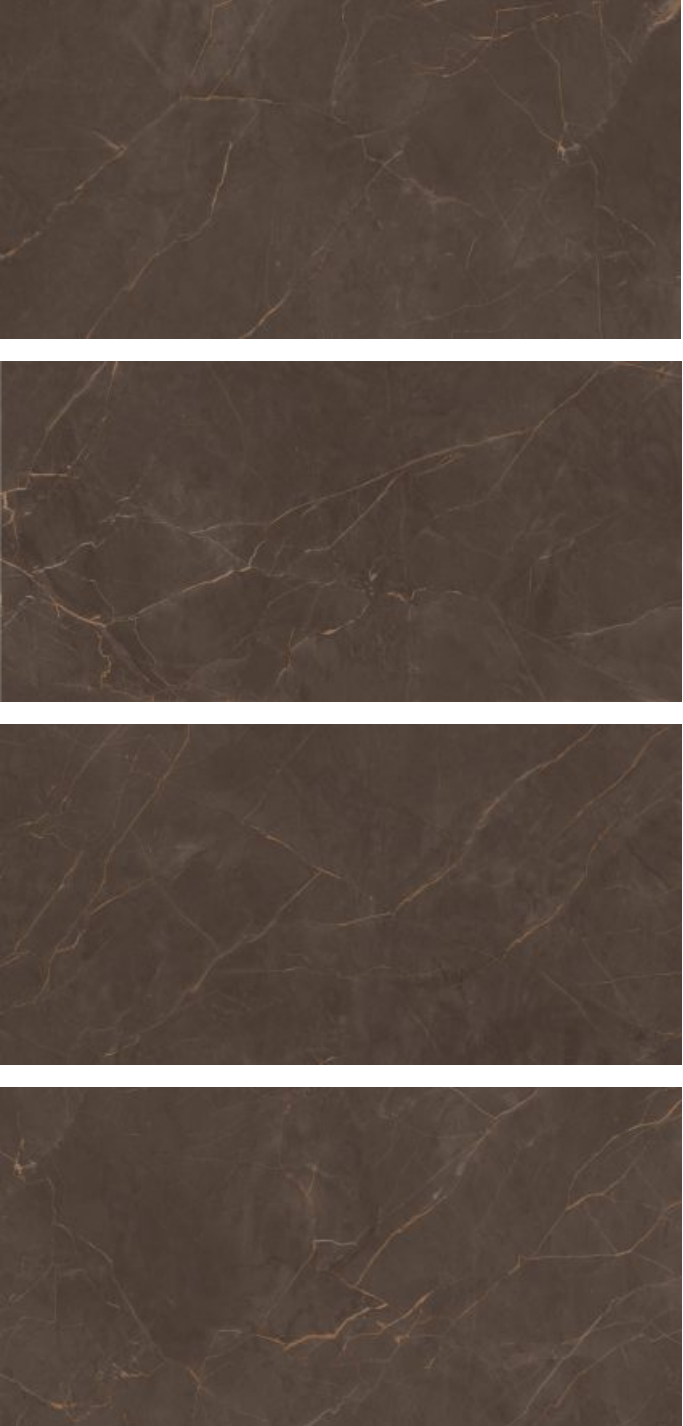

DENIM

**FANTASY
MOSS**

800x1600mm
Carving
Random : 04

*Defined by simplicity
and sense of calm.*

**FANTASY
BRUNETTE**

800x1600mm
Carving
Random : 04

*Perfectly combines
aesthetics and
functionality.*

**FANTASY
CHARCOAL GREY**