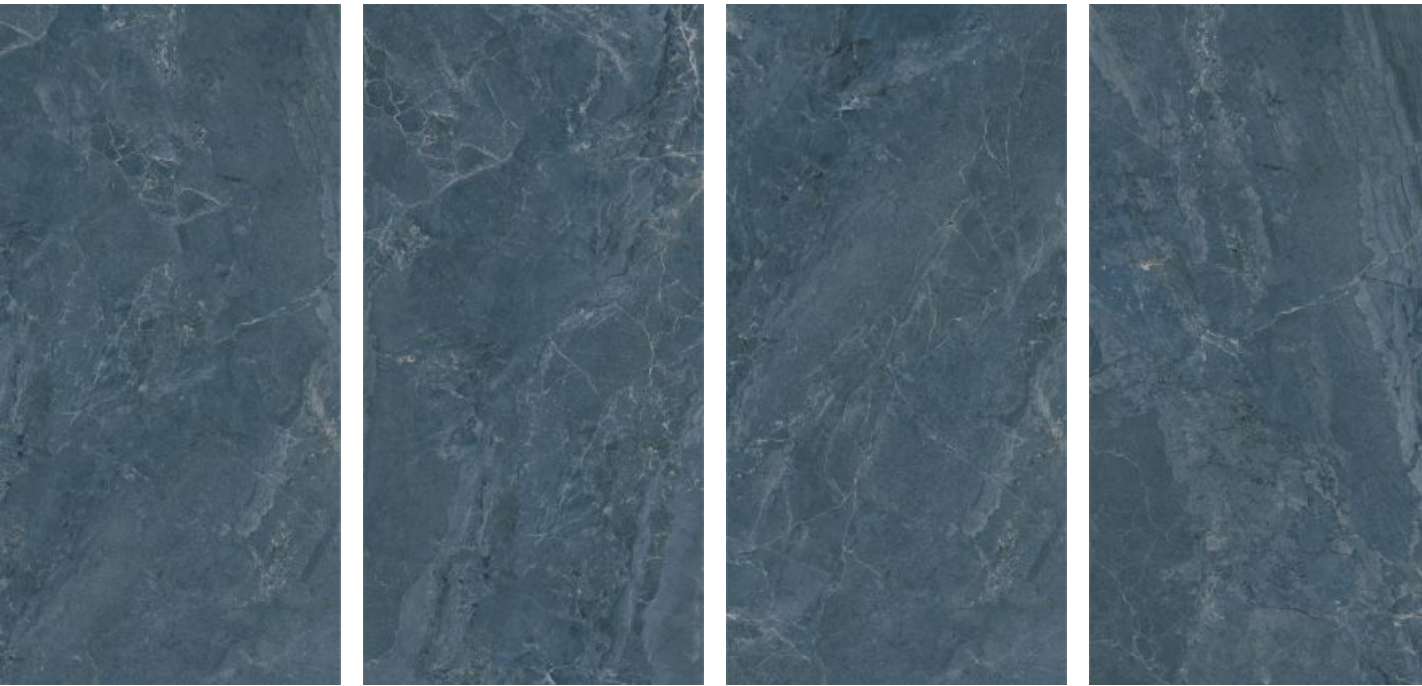

*Brimming with
tranquillity and
harmony.*