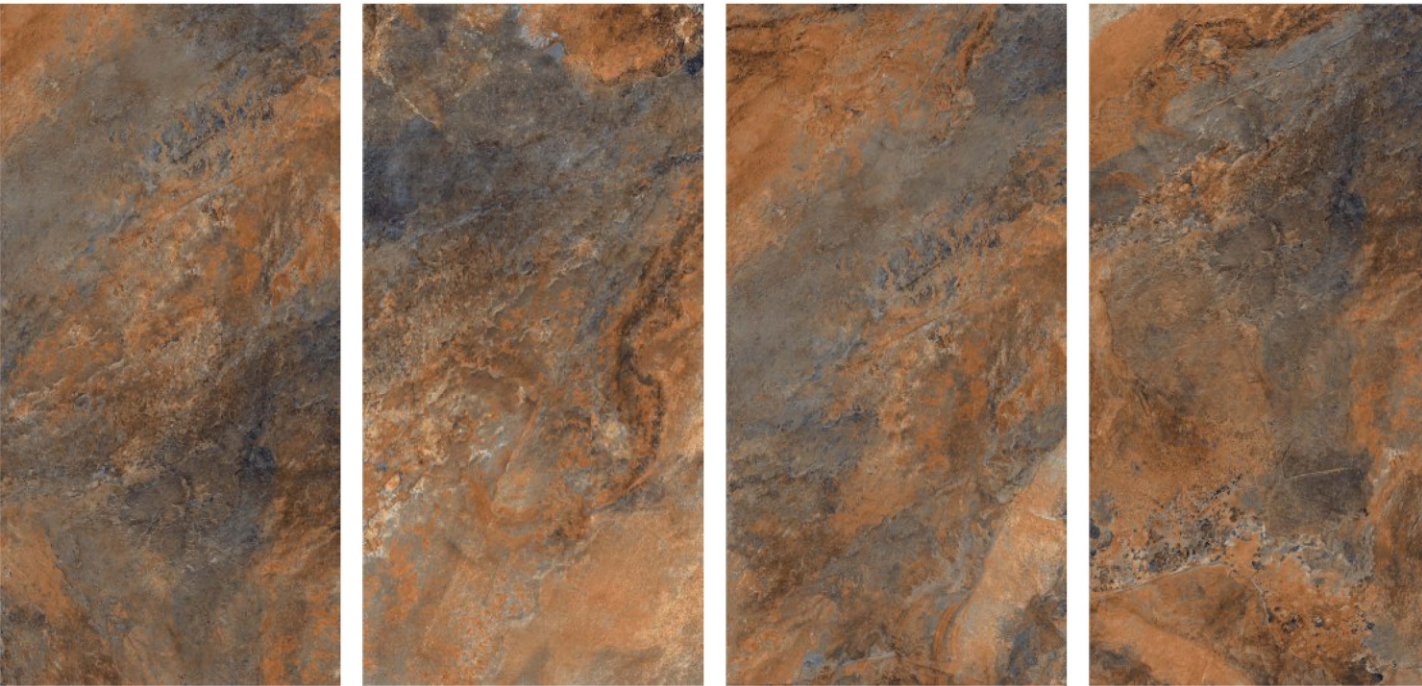

**800x1600mm
Carving
Random : 04**

*Add character and
distinction to any space.*

**LAMIERA
BIANCO**

**800x1600mm
Carving
Random : 04**

*Bring innovation, style,
and quality to your space.*

CALIFORNIA GOLD SLATE

GOLS SLATE

800x1600mm
Carving

SPHERE
& CO.

*Tradition and modernity
come together.*

**CALIFORNIA
GOLD SLATE**

**800x1600mm
Carving
Random : 04**

TERRAZZO

Series