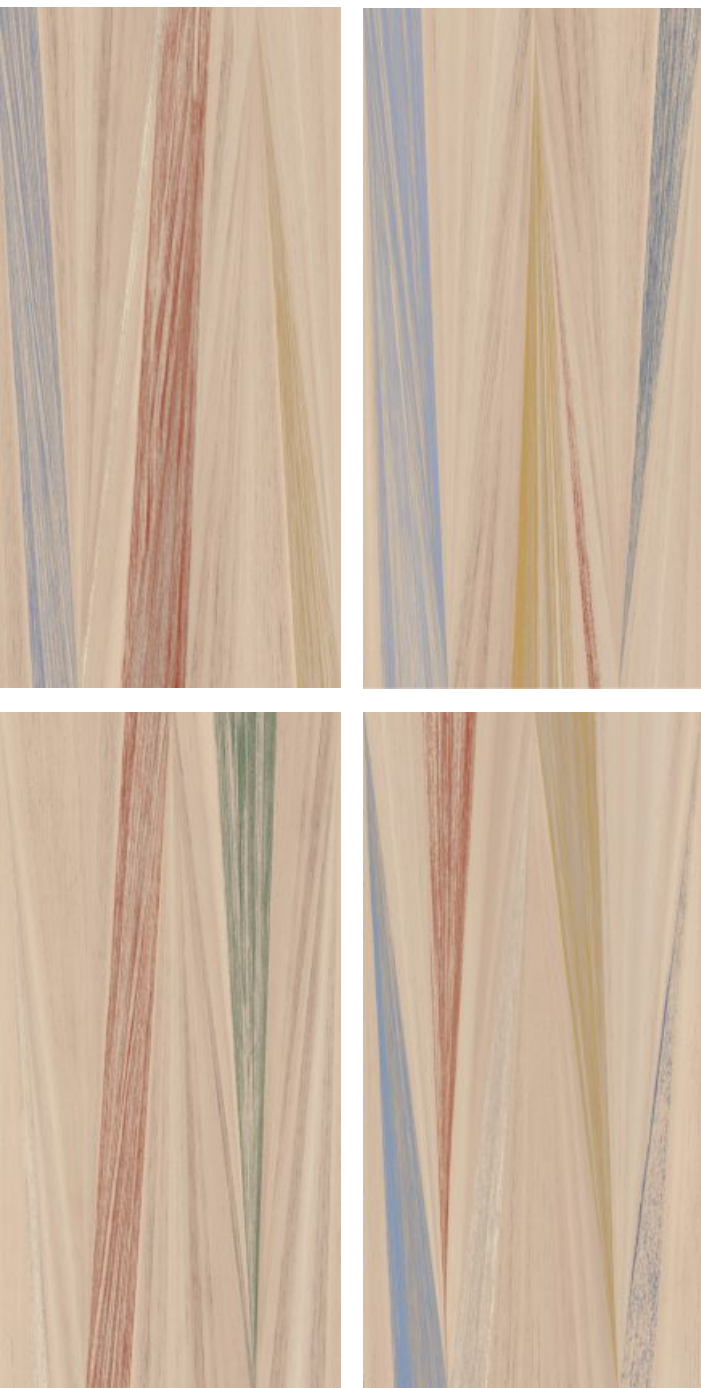

**COLORED WOOD
BEIGE**

**800x1600mm
Carving
Random : 04**

*Unconventional
standards of beauty.*