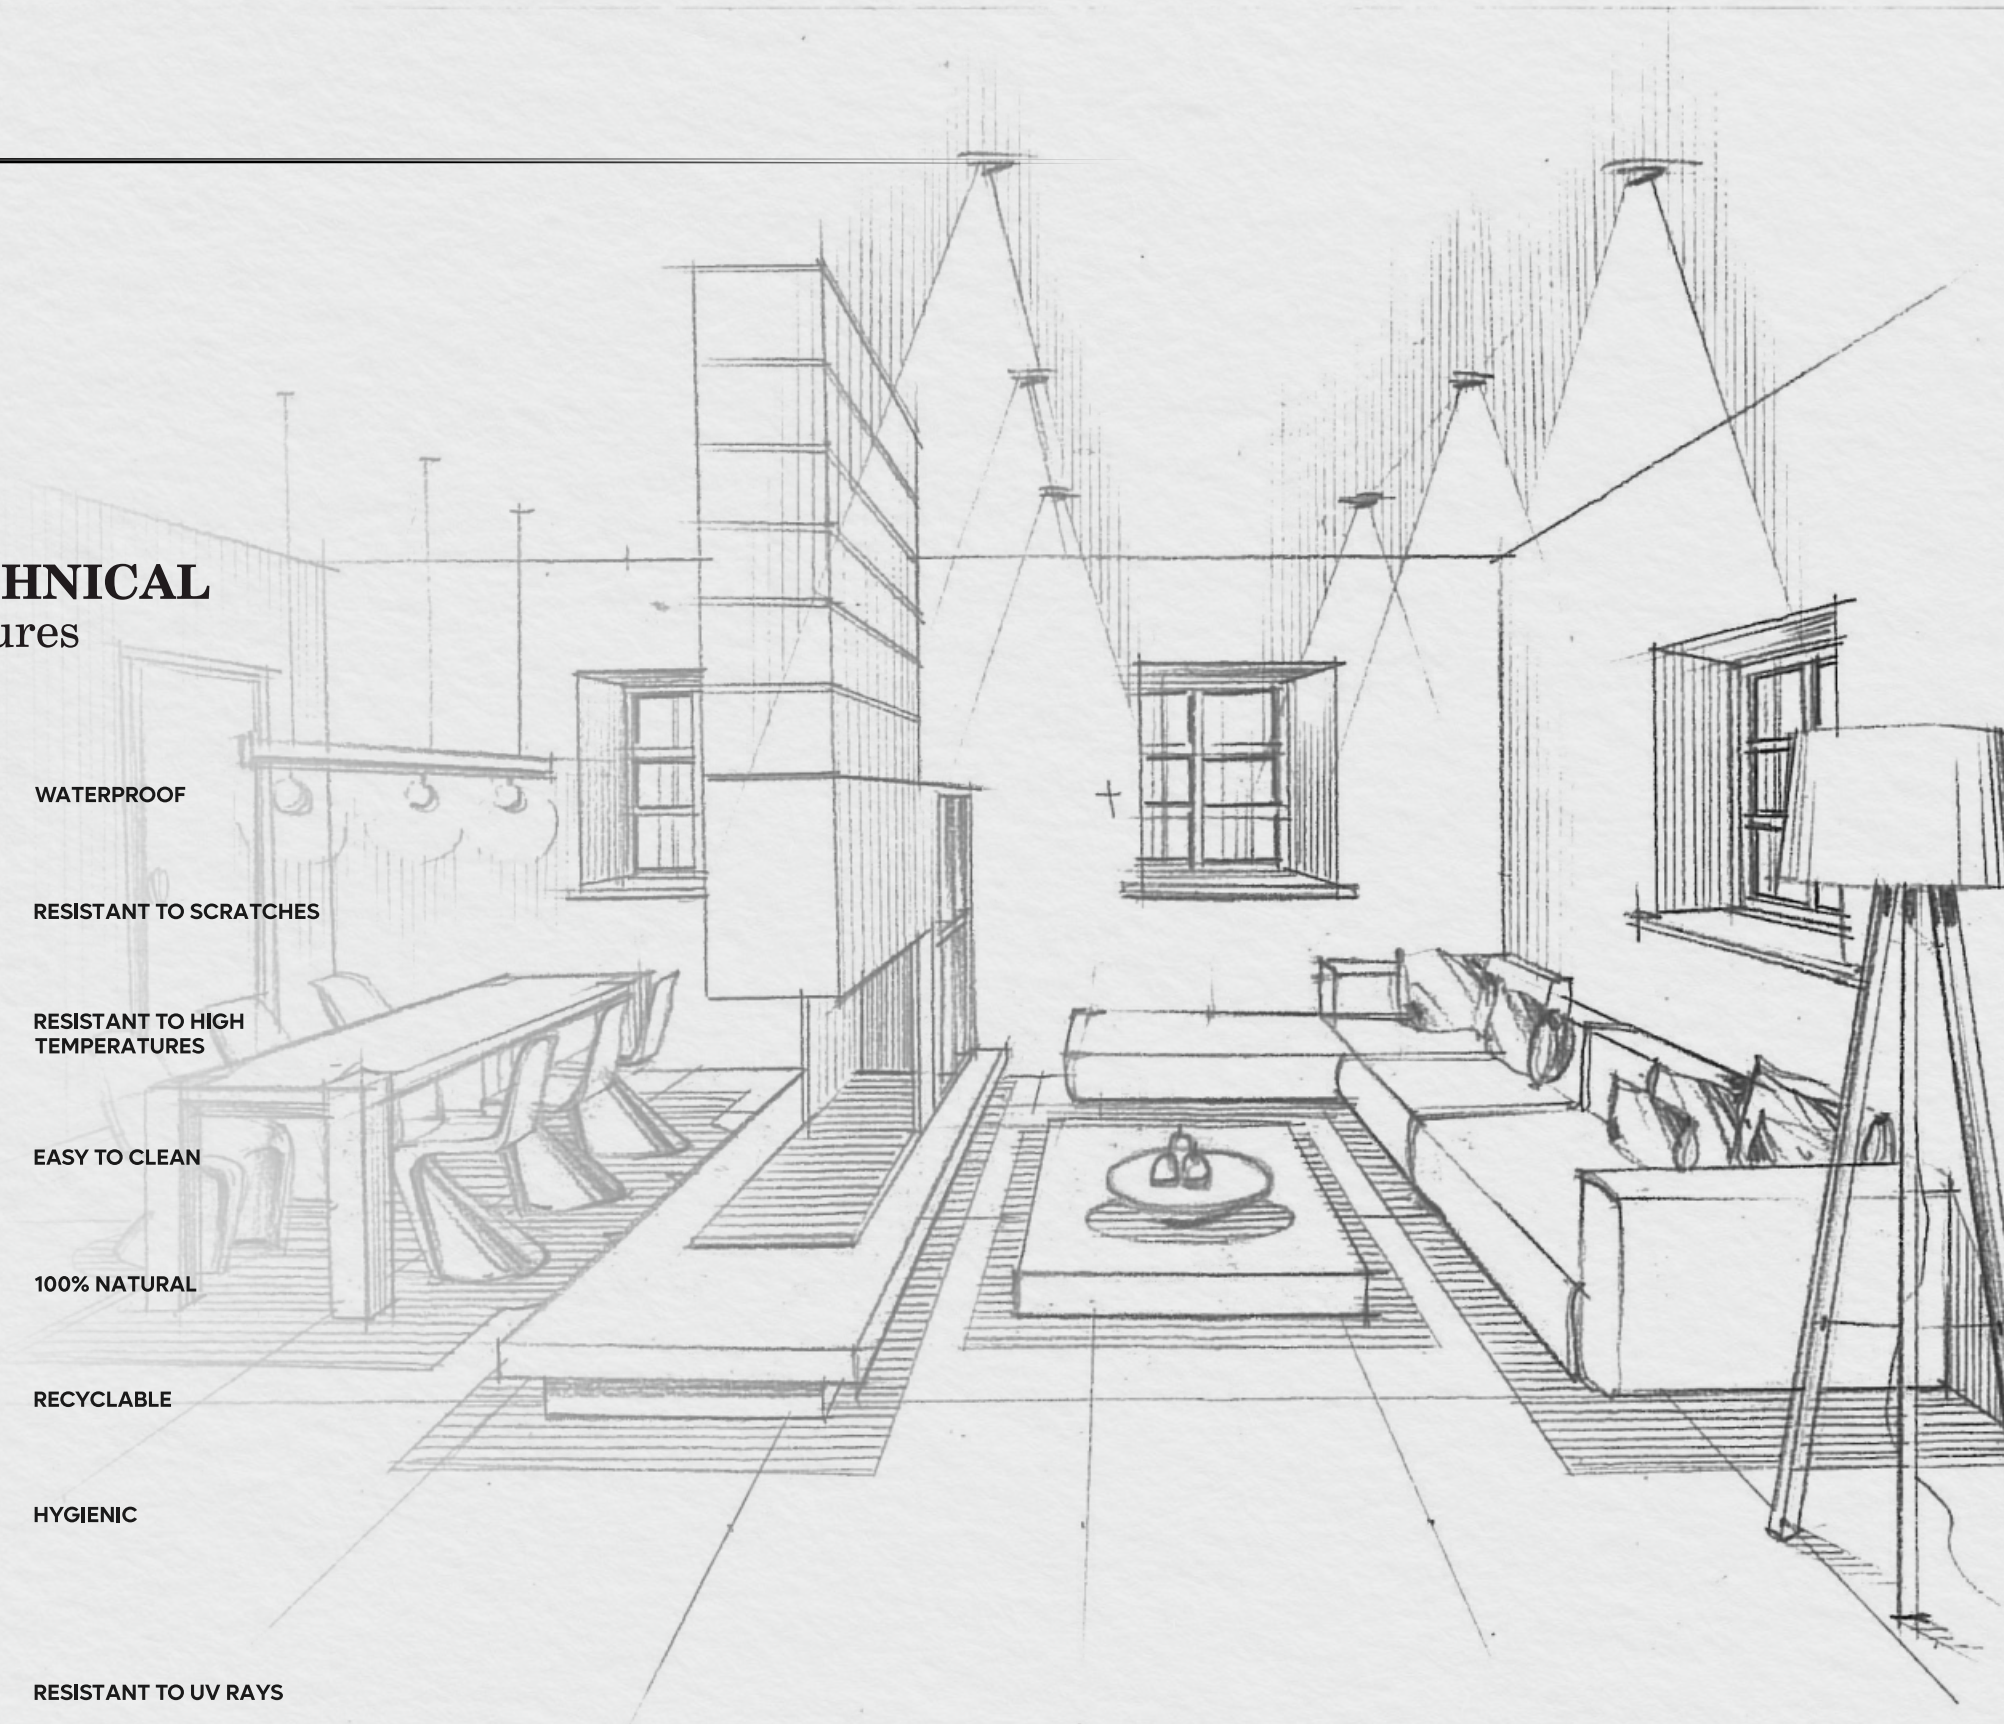

800x1600mm Carving Surface

APPLICATION Areas

KITCHEN COUNTERTOP

DINING TABLE

LIVING ROOM

FURNITURE

STAIRCASE

OFFICE TABLE

TABLE TOP

DOOR \ WINDOW
FRAME

TECHNICAL Features

WATERPROOF

RESISTANT TO SCRATCHES

RESISTANT TO HIGH
TEMPERATURES

EASY TO CLEAN

100% NATURAL

RECYCLABLE

HYGIENIC

RESISTANT TO UV RAYS