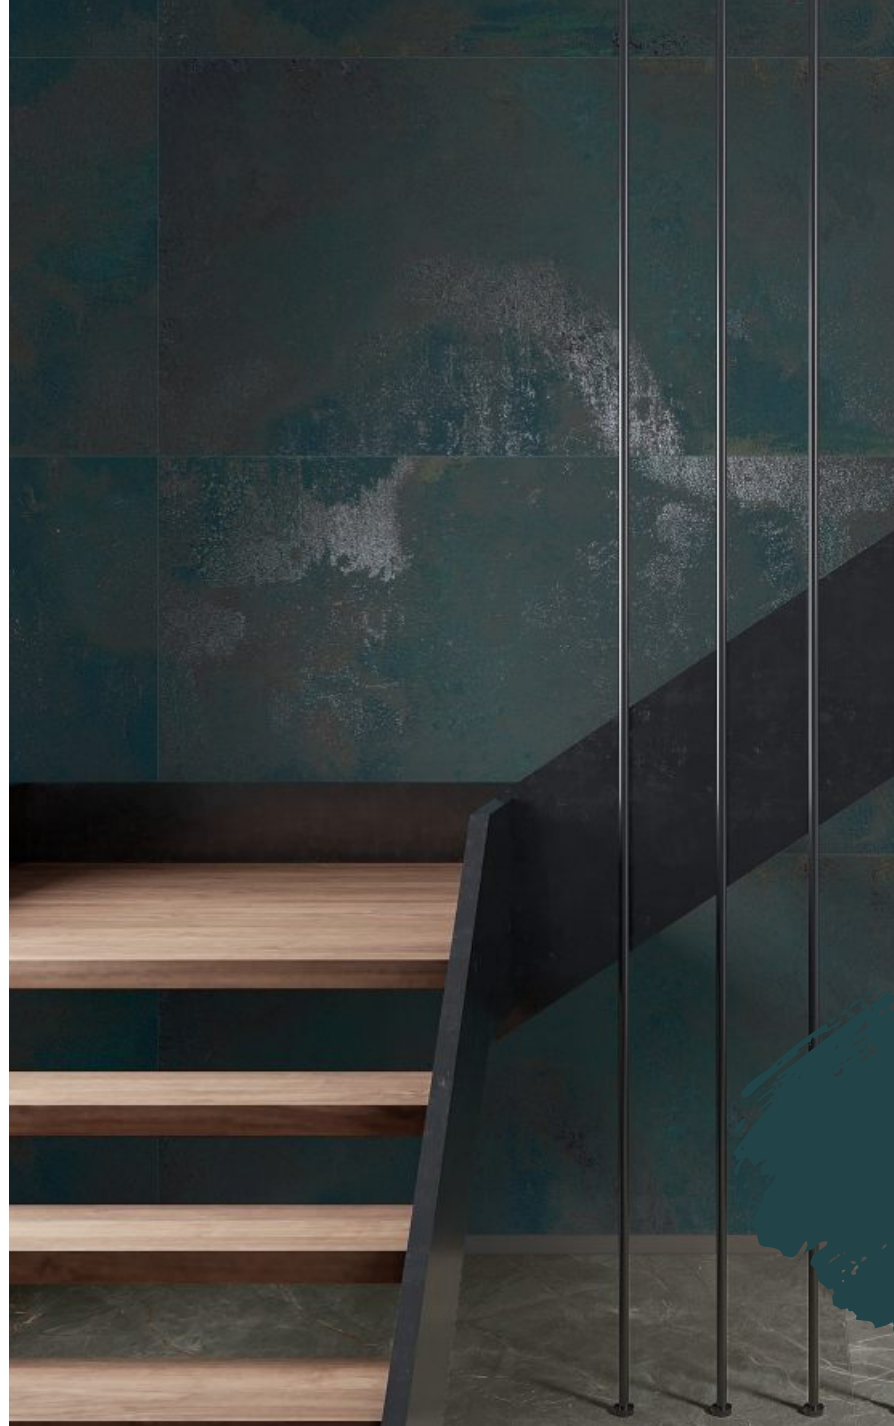

800x1600mm
Carving

MOSS

NAVY

BIANCO

*Dynamically modern
and contemporary.*

**LAMIERA
MOSS**

**800x1600mm
Carving
Random : 04**

**LAMIERA
NAVY**