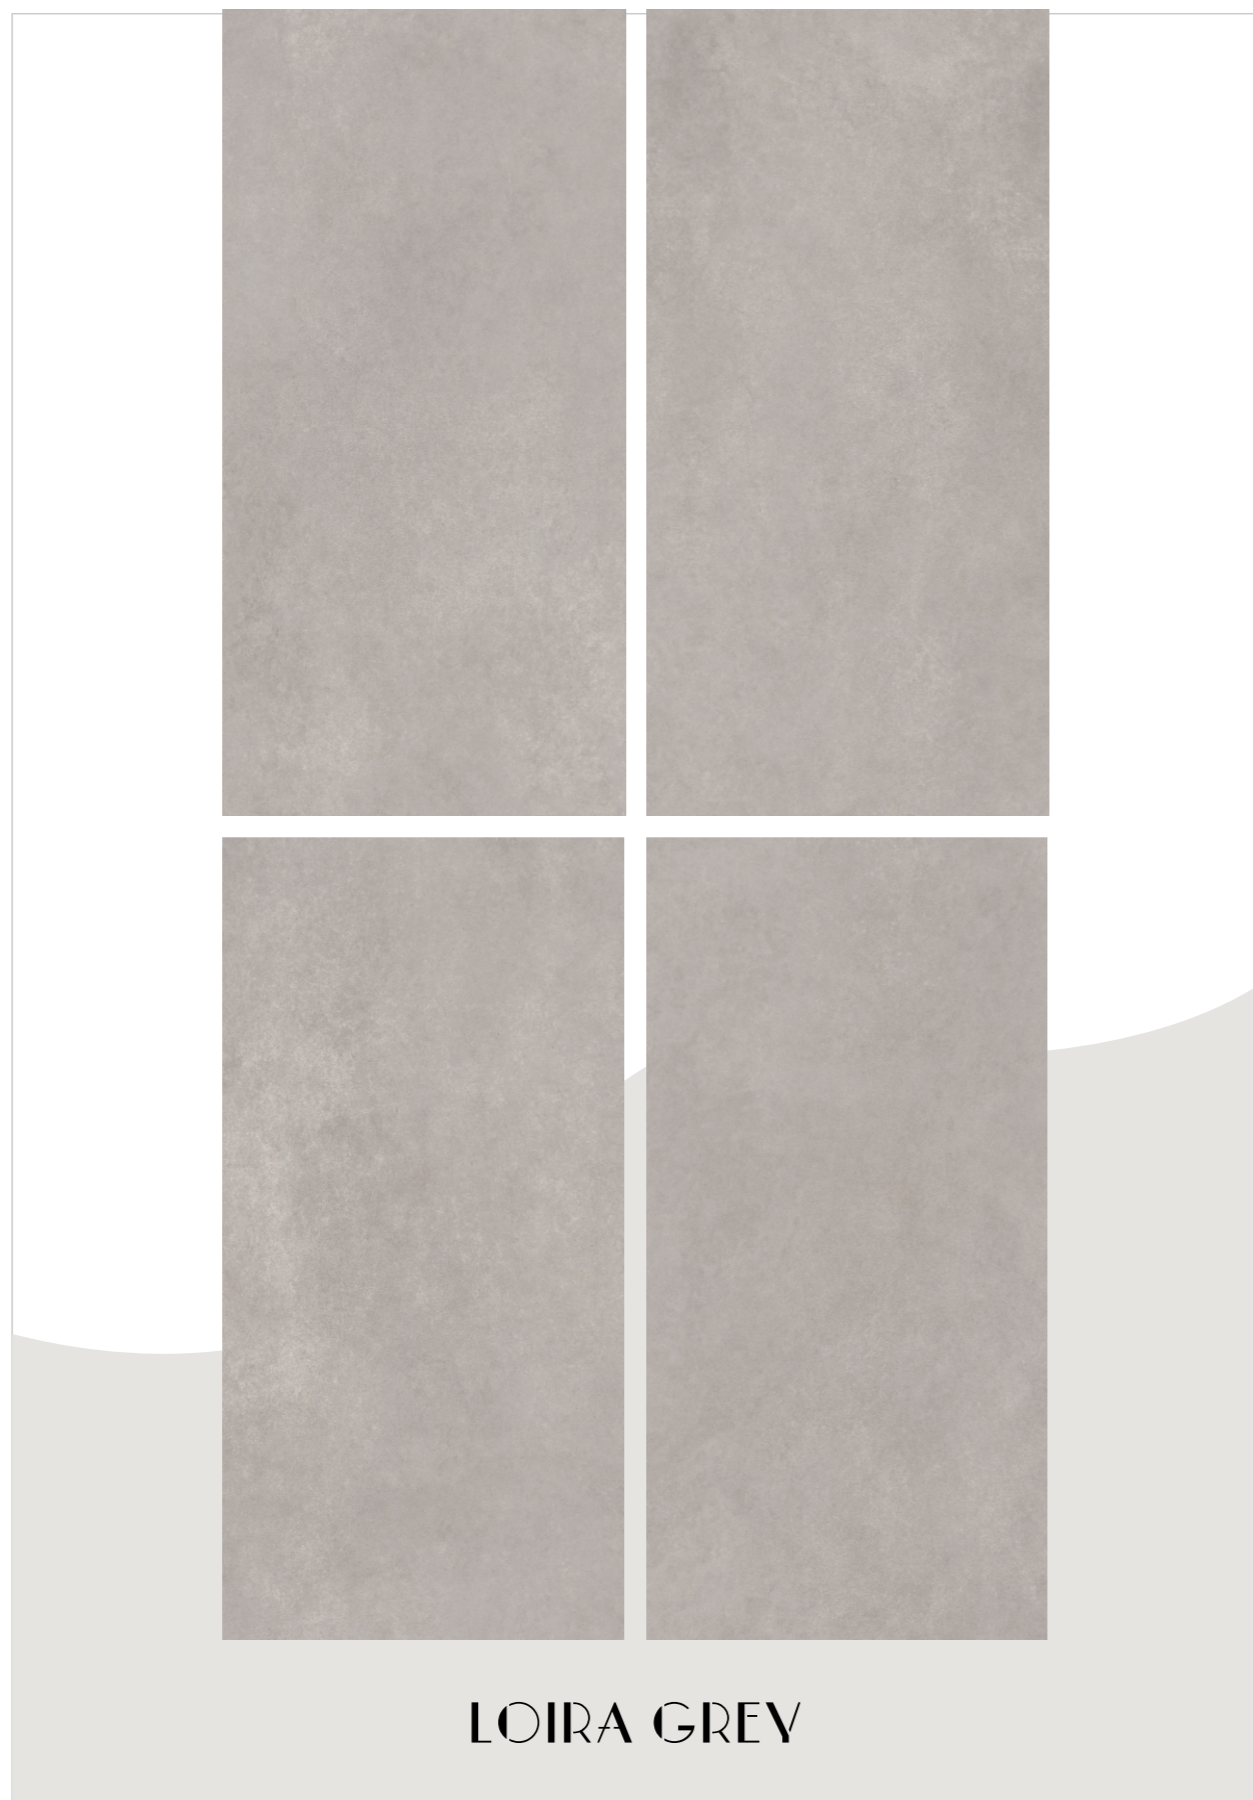

SIZE: 80X160 CM

LOIRA GREY

RANDOM: 04