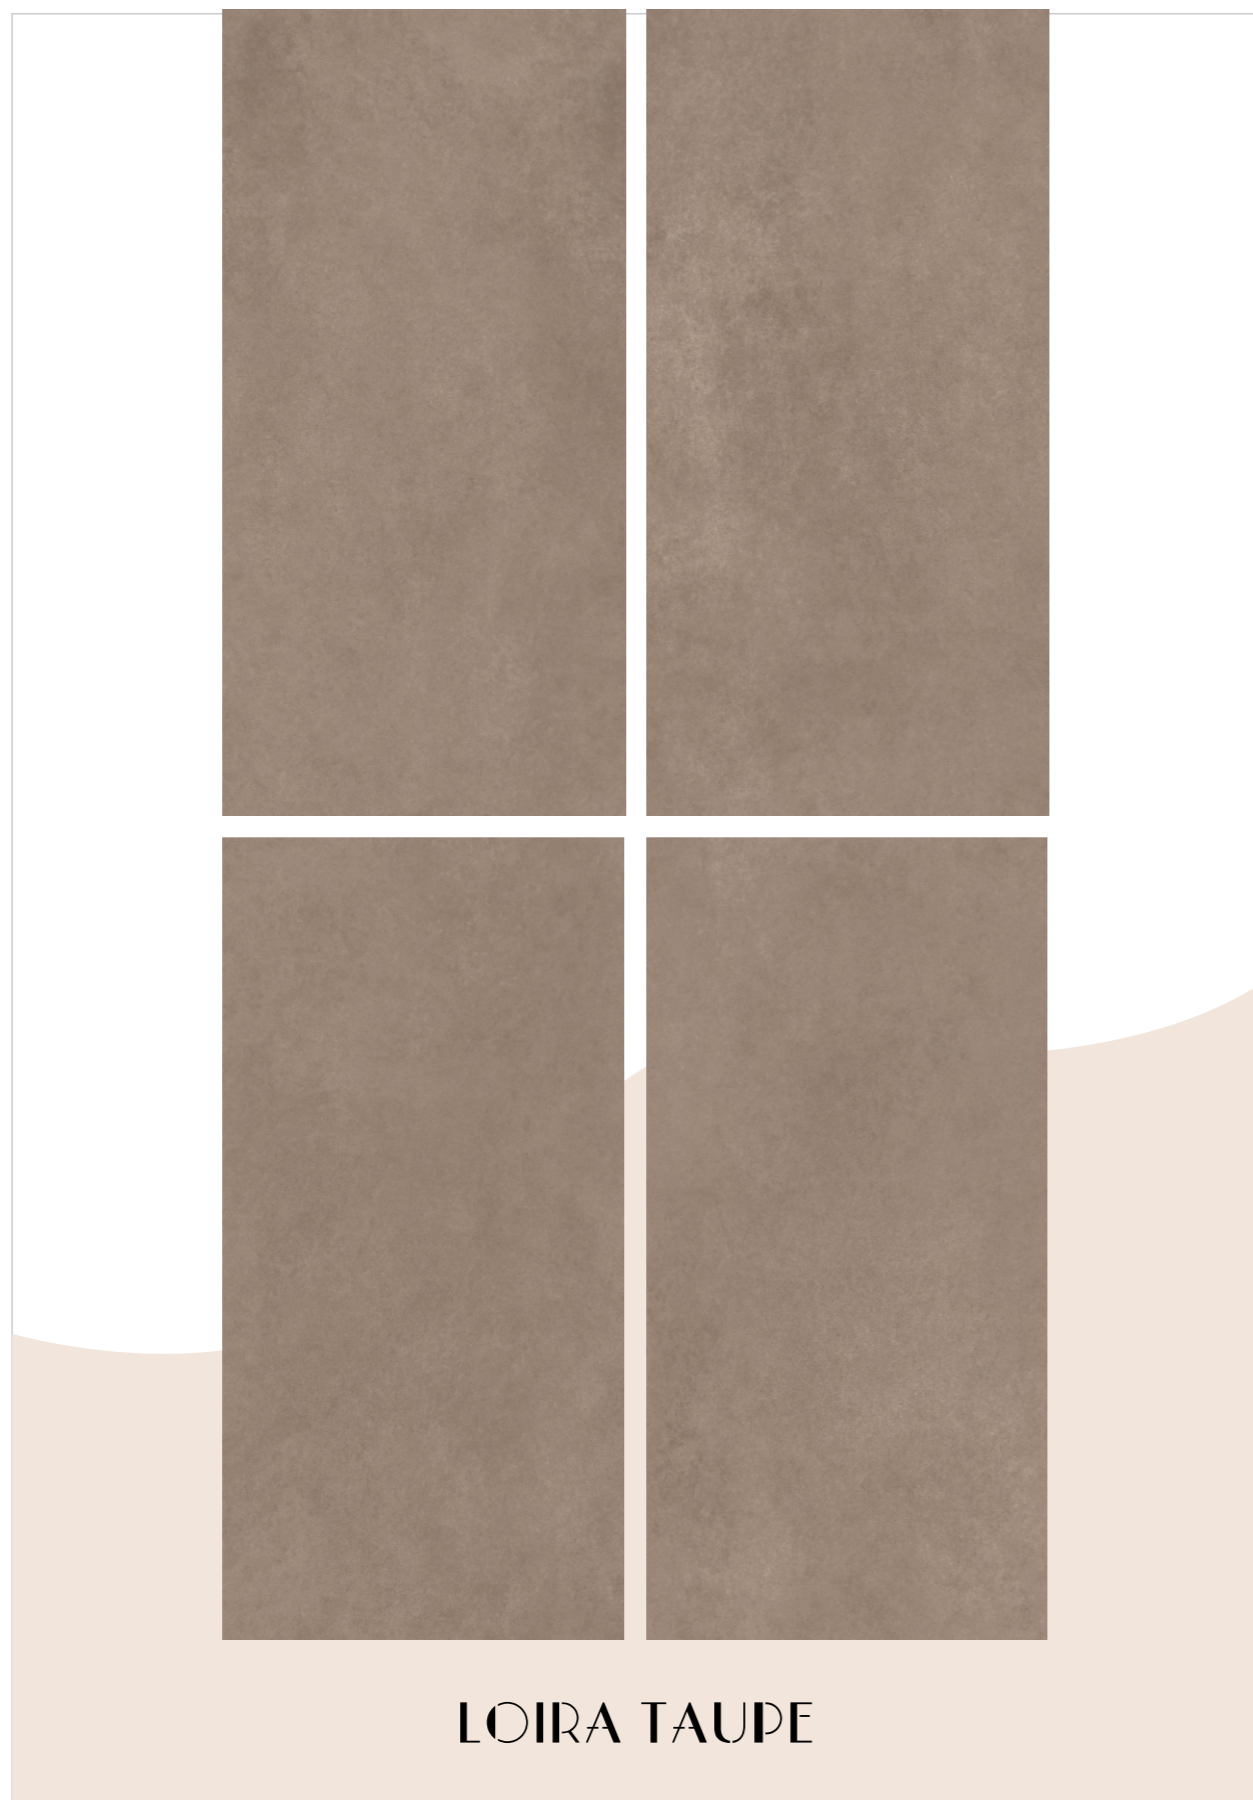

SIZE: 80X160 CM

LOIRA TAUPE

RANDOM: 04