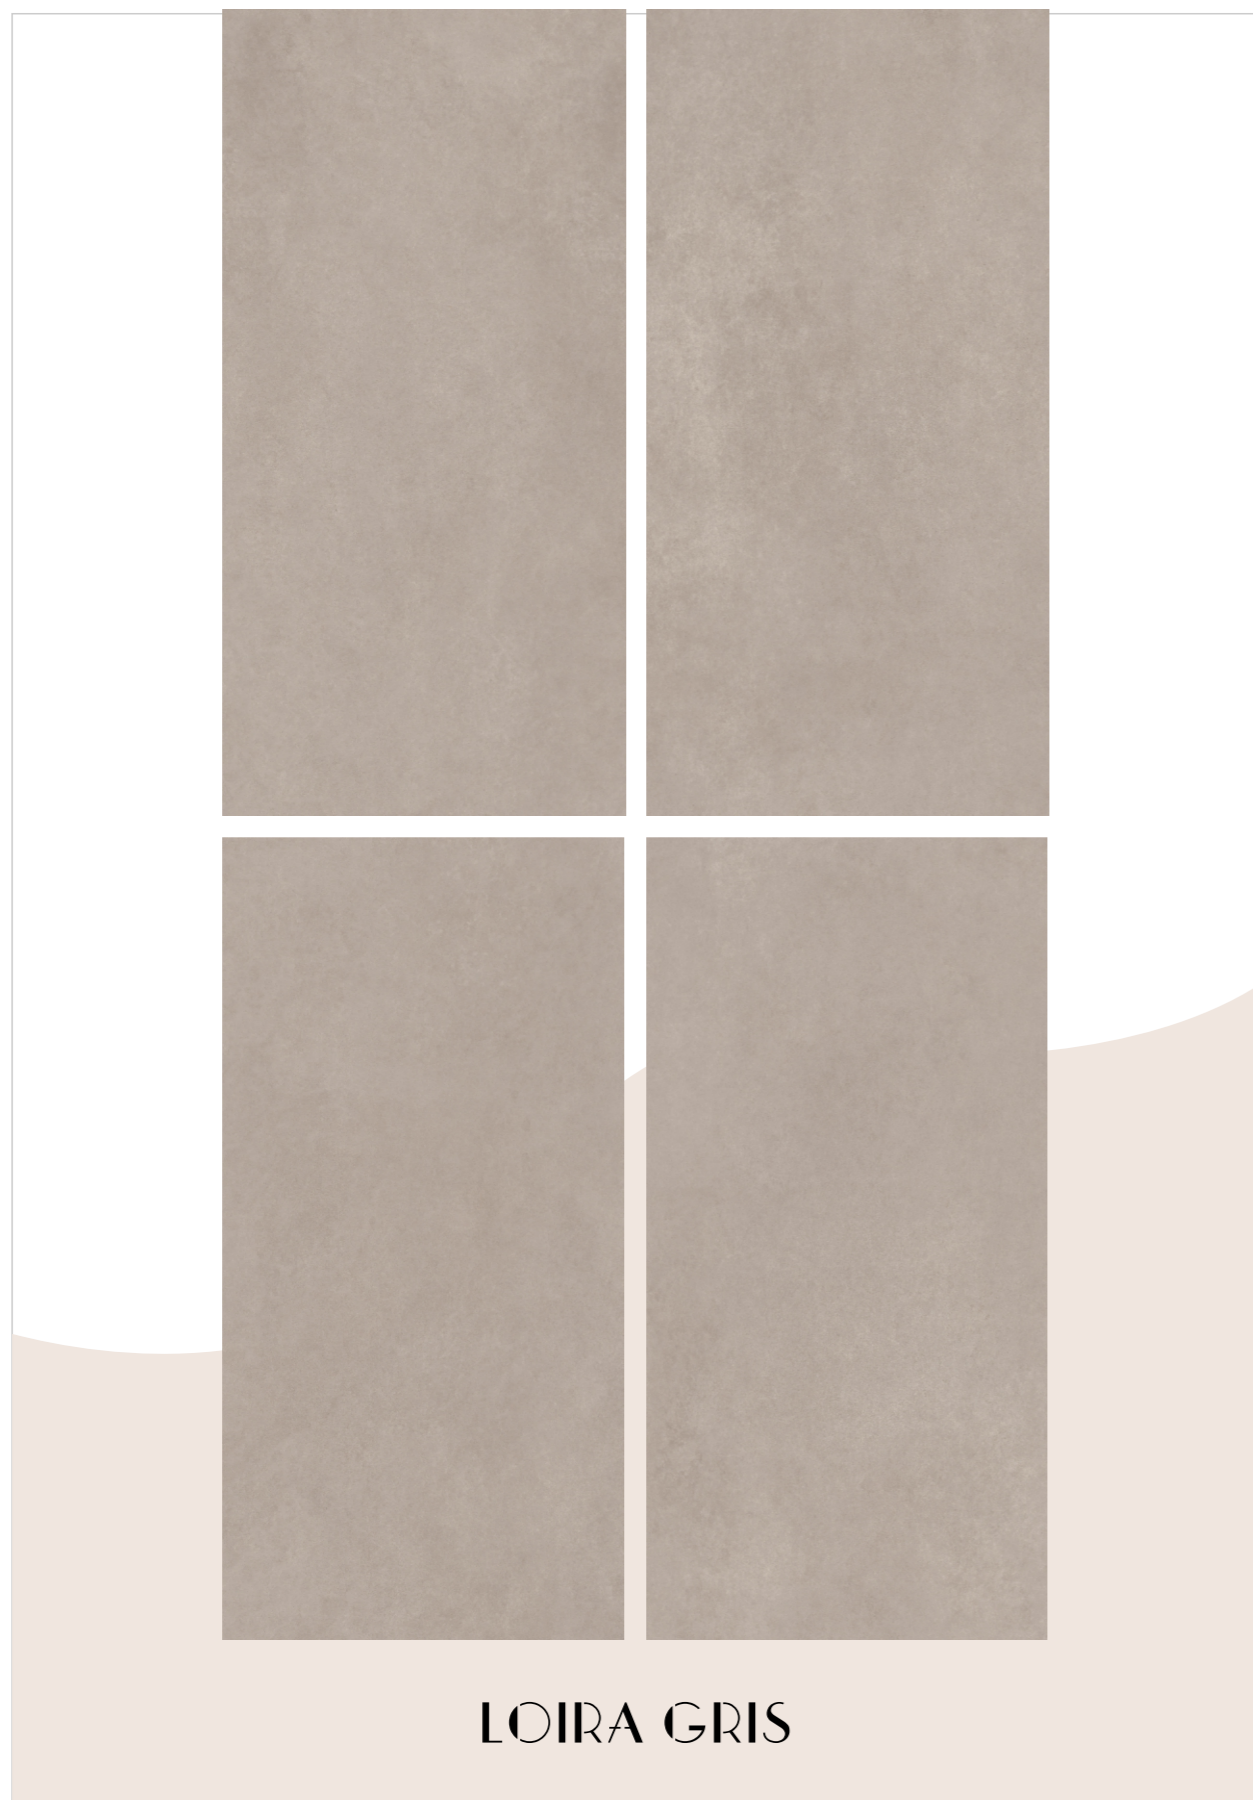

SIZE: 80X160 CM

LOIRA GRIS