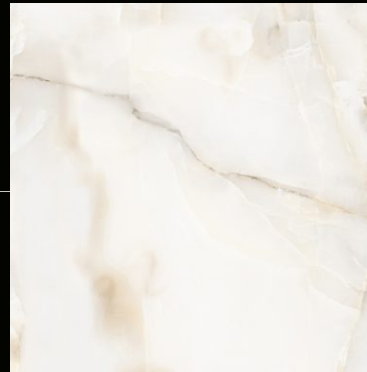

ANTIQUÉ ONYX

Format

Size **800x800mm**

Surface **Polished**

Face **3 Pcs.**