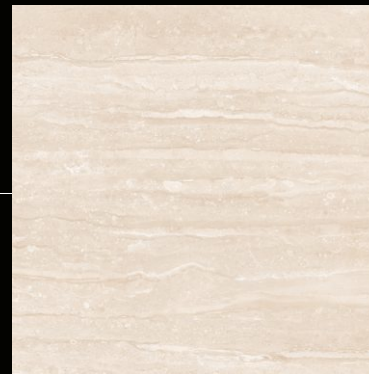

DYNA BEIGE

Format

Size **800x800mm**

Surface **Polished**

Face **3 Pcs.**