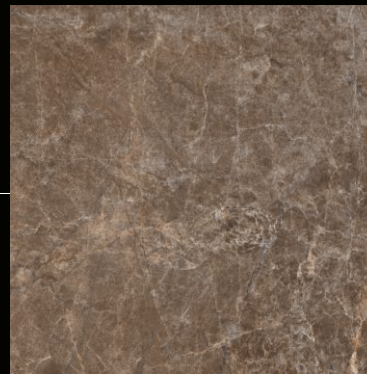

LAVANTA CHOCO

Format

Size **800x800mm**

Surface **Polished**

Face **4 Pcs.**