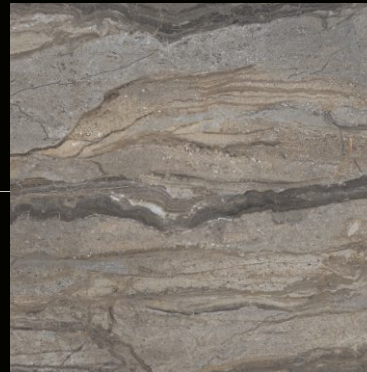

FARON BLACK

Format

Size **800x800mm**

Surface **Polished**

Face **3 Pcs.**