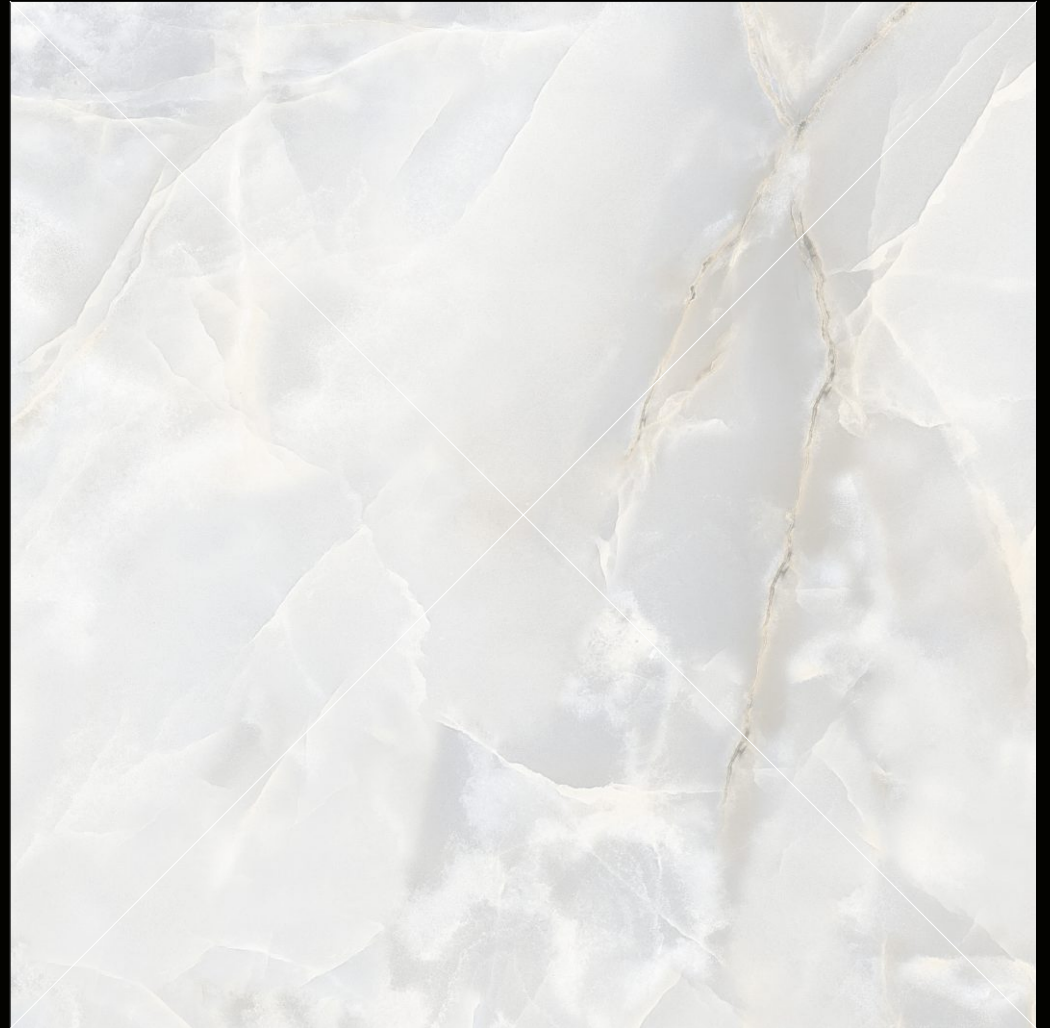

Varnish

GREY ONYX

SIZE 800 X 800 MM

SPHERE
& CO.