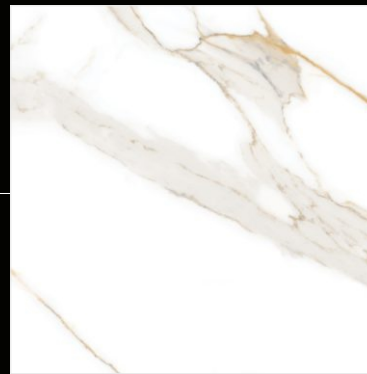

GOLDEN CARRARA WHITE

Format

Size **800x800mm**

Surface **Polished**

Face **5 Pcs.**