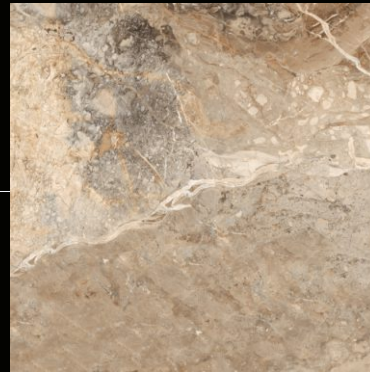

VENICE NATURAL

Format

Size **800x800mm**

Surface **Polished**

Face **4 Pcs.**