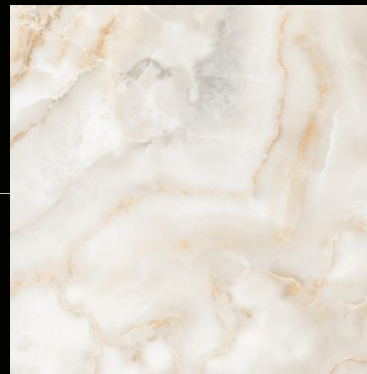

ONYX GOLD CLOUDY

Format

Size **800x800mm**

Surface **Polished**

Face **3 Pcs.**