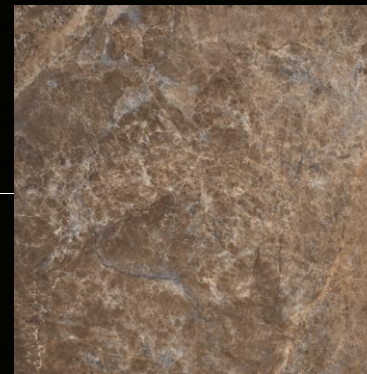

LAVANTA CHOCO

Format

Size **800x800mm**

Surface **Polished**

Face **4 Pcs.**