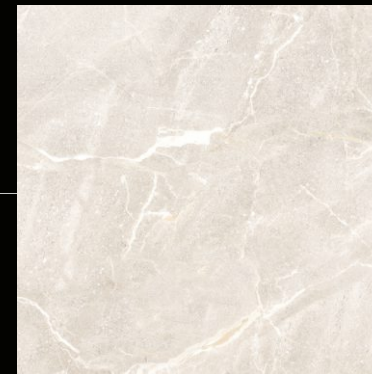

ARMANI CREMA

Format

Size **800x800mm**

Surface **Polished**

Face **4 Pcs.**