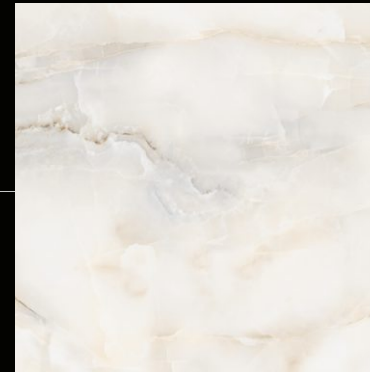

ANTY SKY

Format

Size **800x800mm**

Surface **Polished**

Face **4 Pcs.**