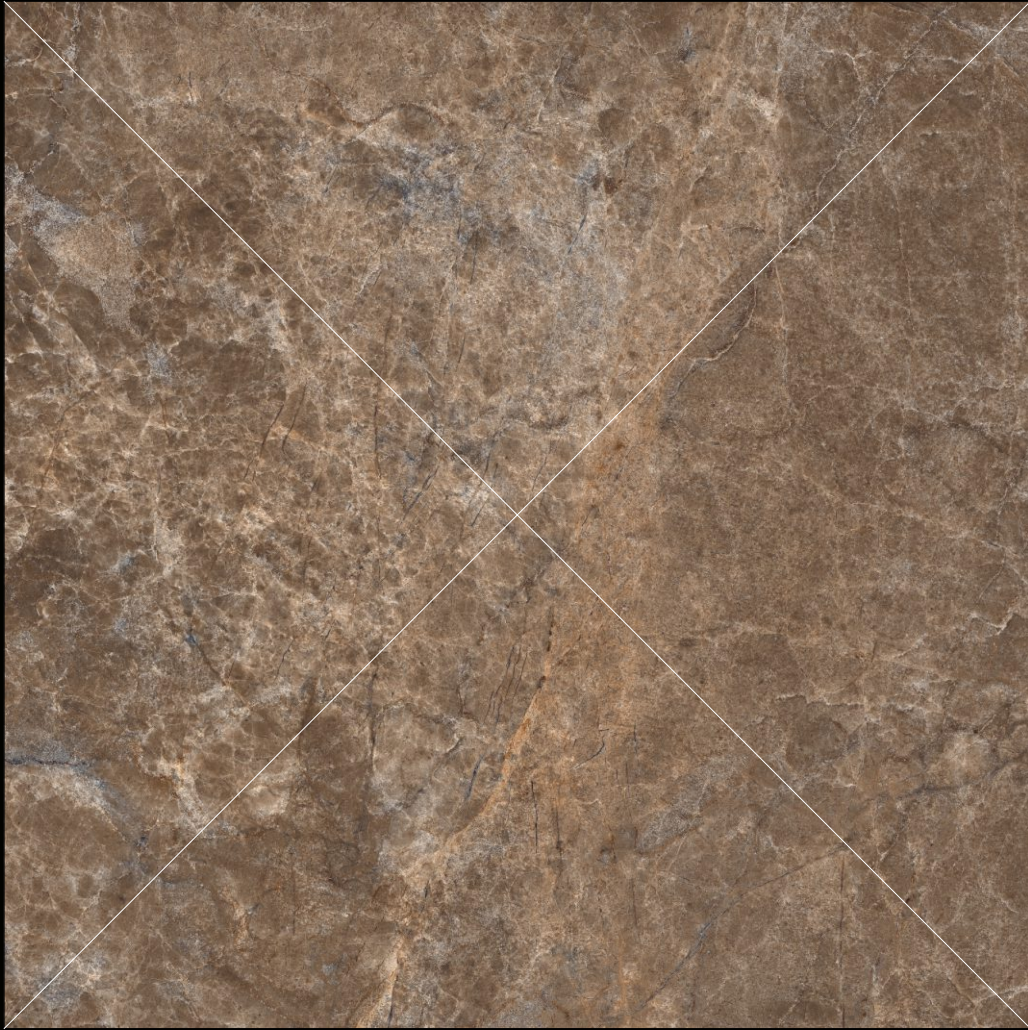

Varnish

LAVANTA CHOCO

SIZE 800 X 800 MM

SPHERE
& CO.