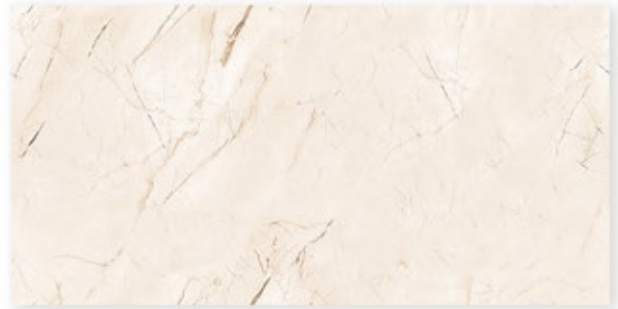

SPHERE
& CO.

Magic Carble

600 x
1200mm

@IGPL

ST_38_A

Size
600x1200mm

Surface
Magic Marble

Face
4