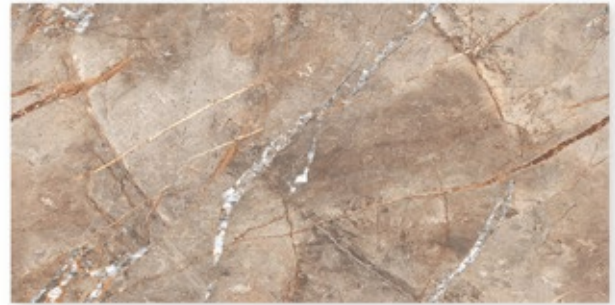

@IGPL

ST_39

Size
600x1200mm

Surface
Magic Marble

Face
2