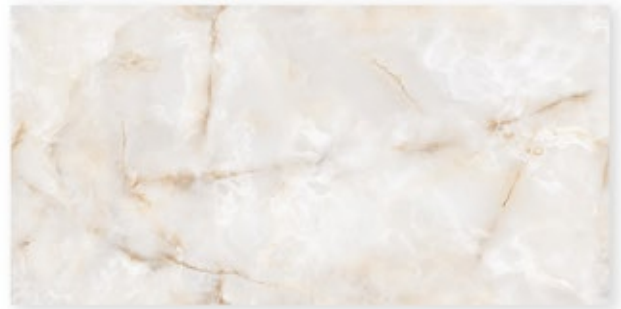

Face
3

@IGPL

ST_43

Size
600x1200mm

Surface
Magic Marble

Face
3

@IGPL

ST_44_A