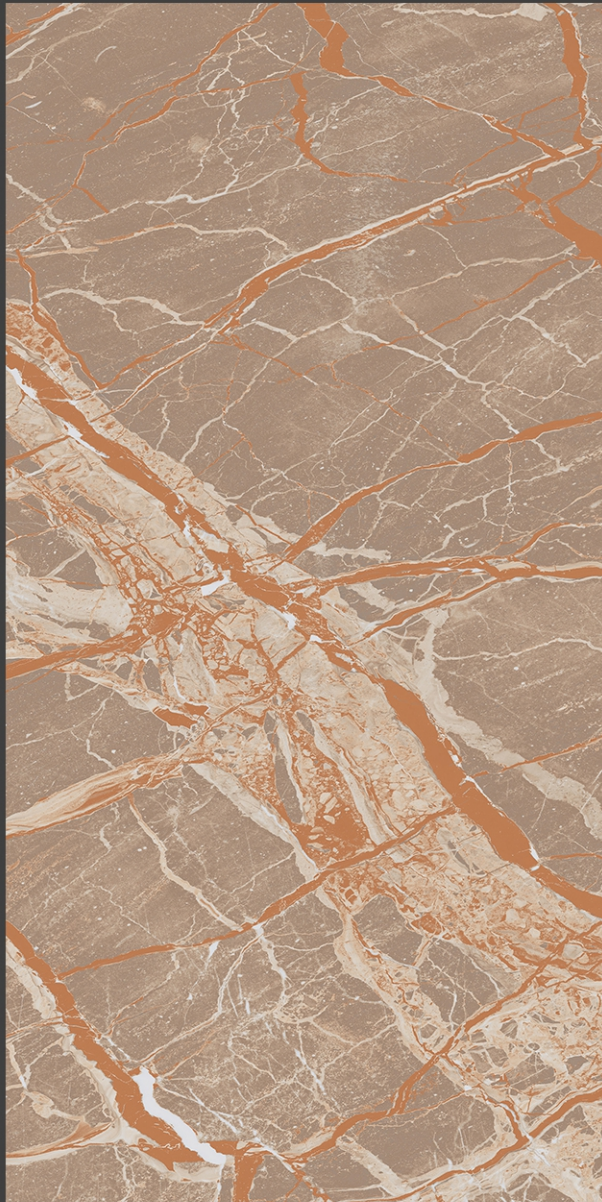

GLOSSY

600 x
1200mm

SPHERE
& CO.