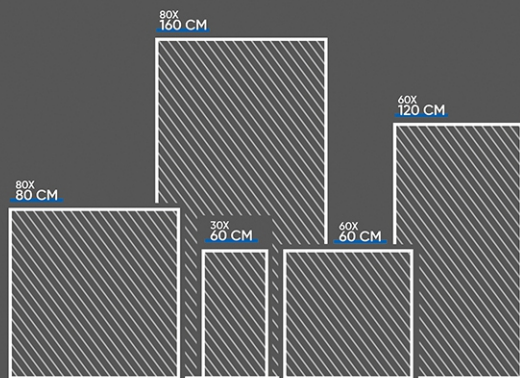

SPHERE
& CO.

GLOSSY

COLLECTION

AVAILABLE SIZES