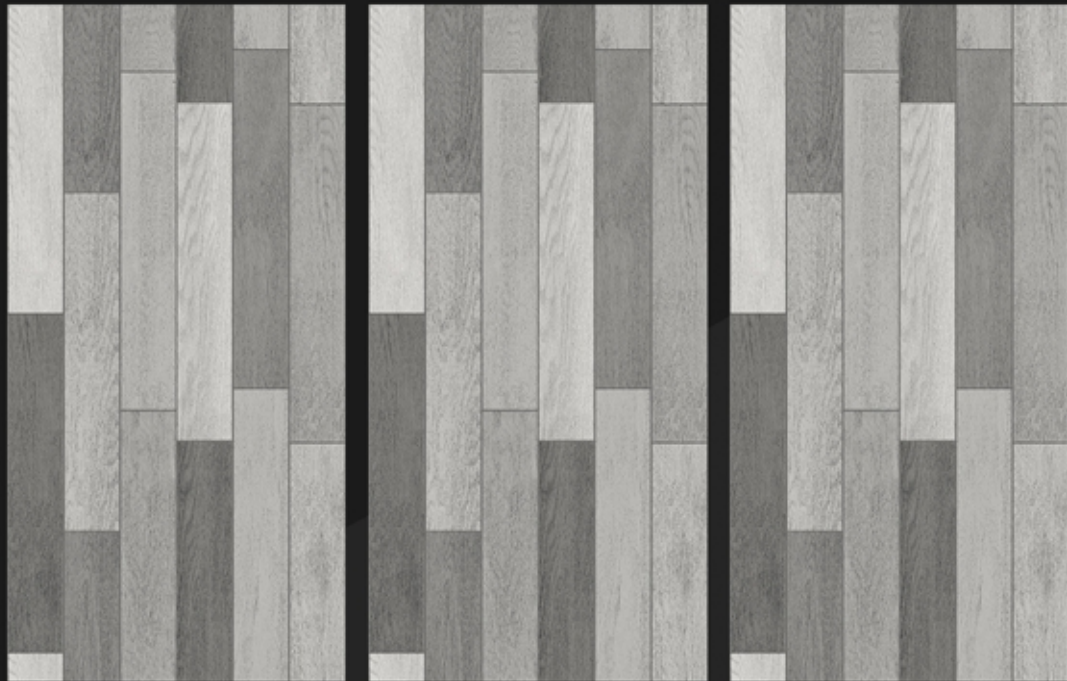

MATT

600 x
1200mm

SPHERE
& CO.

ST_169_2

Size
600 x
1200mm

Finish
Matt

Random
1 faces