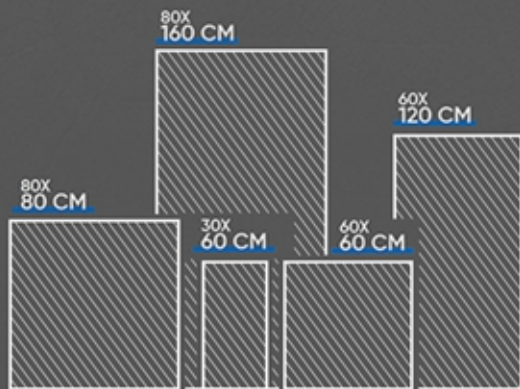

SPHERE
& CO.

WOOD

COLLECTION

AVAILABLE SIZES