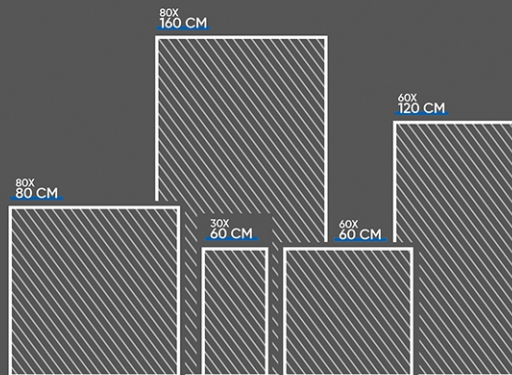

SPHERE
& CO.

MATT

COLLECTION

AVAILABLE SIZES