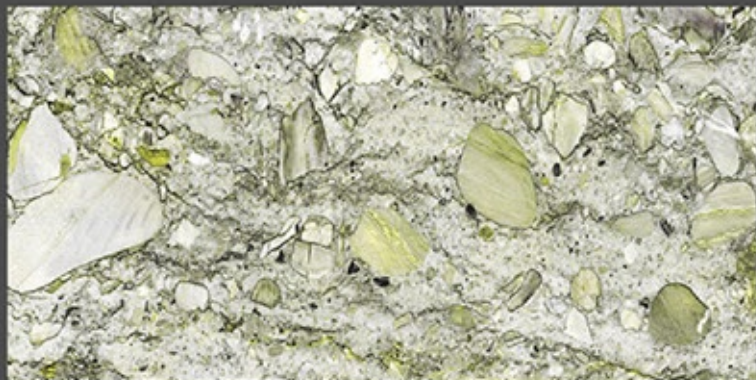

SPHERE
& CO.

DESIGN CODE : KD 1187

graphic
DETAILS