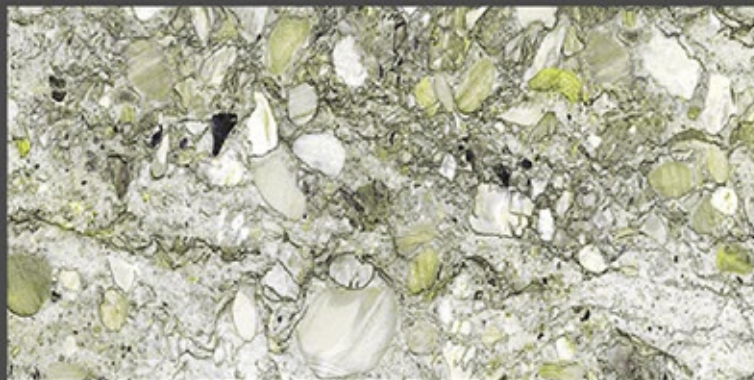

SPHERE
& CO.

DESIGN CODE : KD 1187

graphic
DETAILS