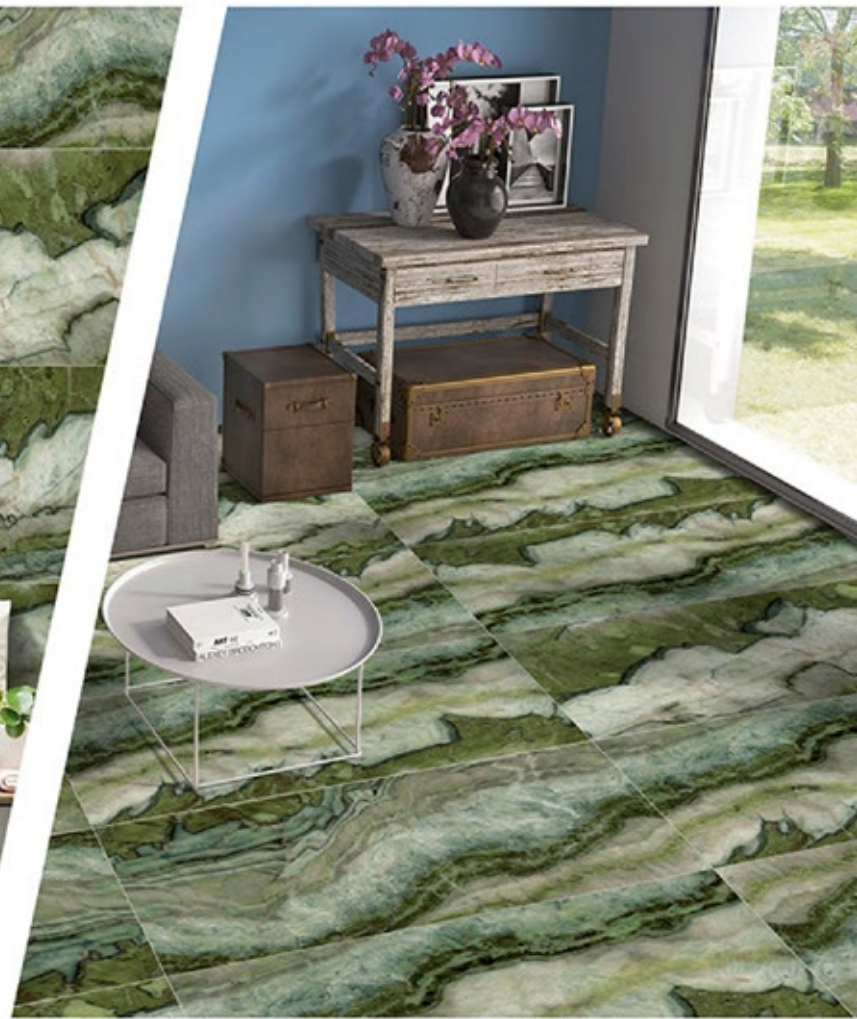

graphic
DETAILS

SPHERE
& CO.

graphic
DETAILS

DESIGN CODE : KD 1238 yellow

SPHERE
& CO.

graphic
DETAILS

DESIGN CODE : KD 1238 aqua

SPHERE
& CO.