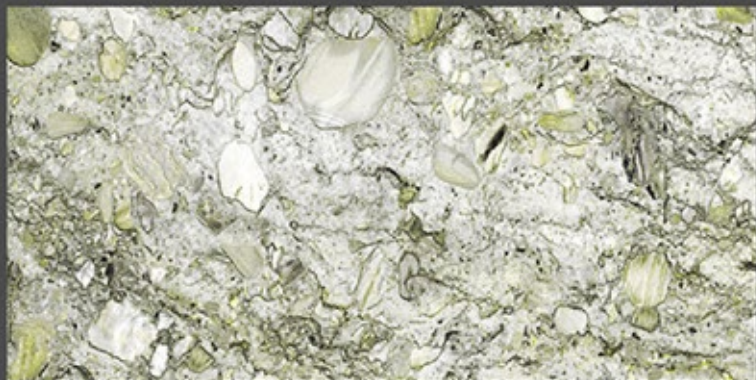

SPHERE
& CO.

DESIGN CODE : KD 1187

graphic
DETAILS