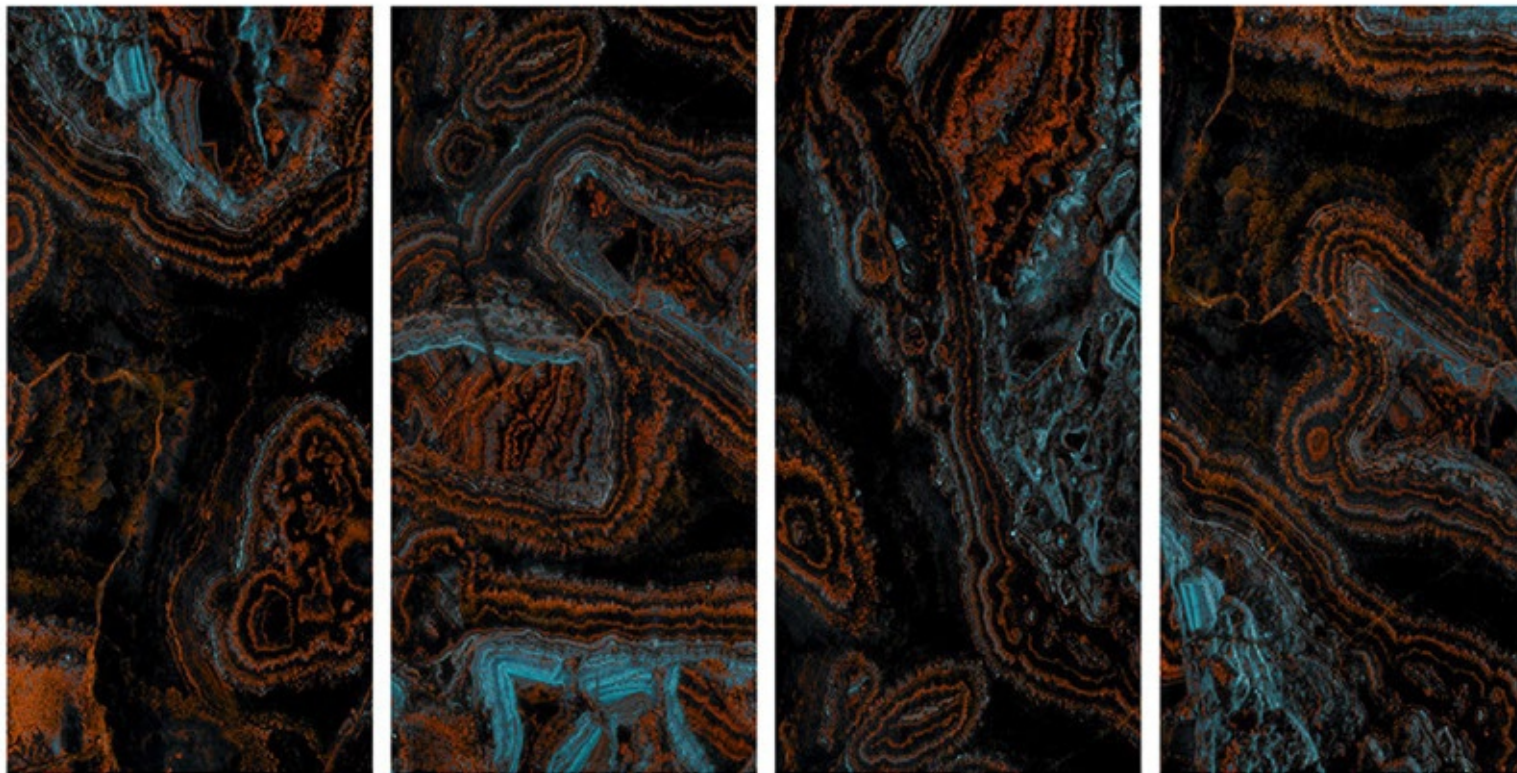

graphic
DETAILS

SPHERE
& CO.

DESIGN CODE : **KD 1089**

graphic
DETAILS

SPHERE
& CO.

graphic
DETAILS

DESIGN CODE : KD 1090

SPHERE
& CO.