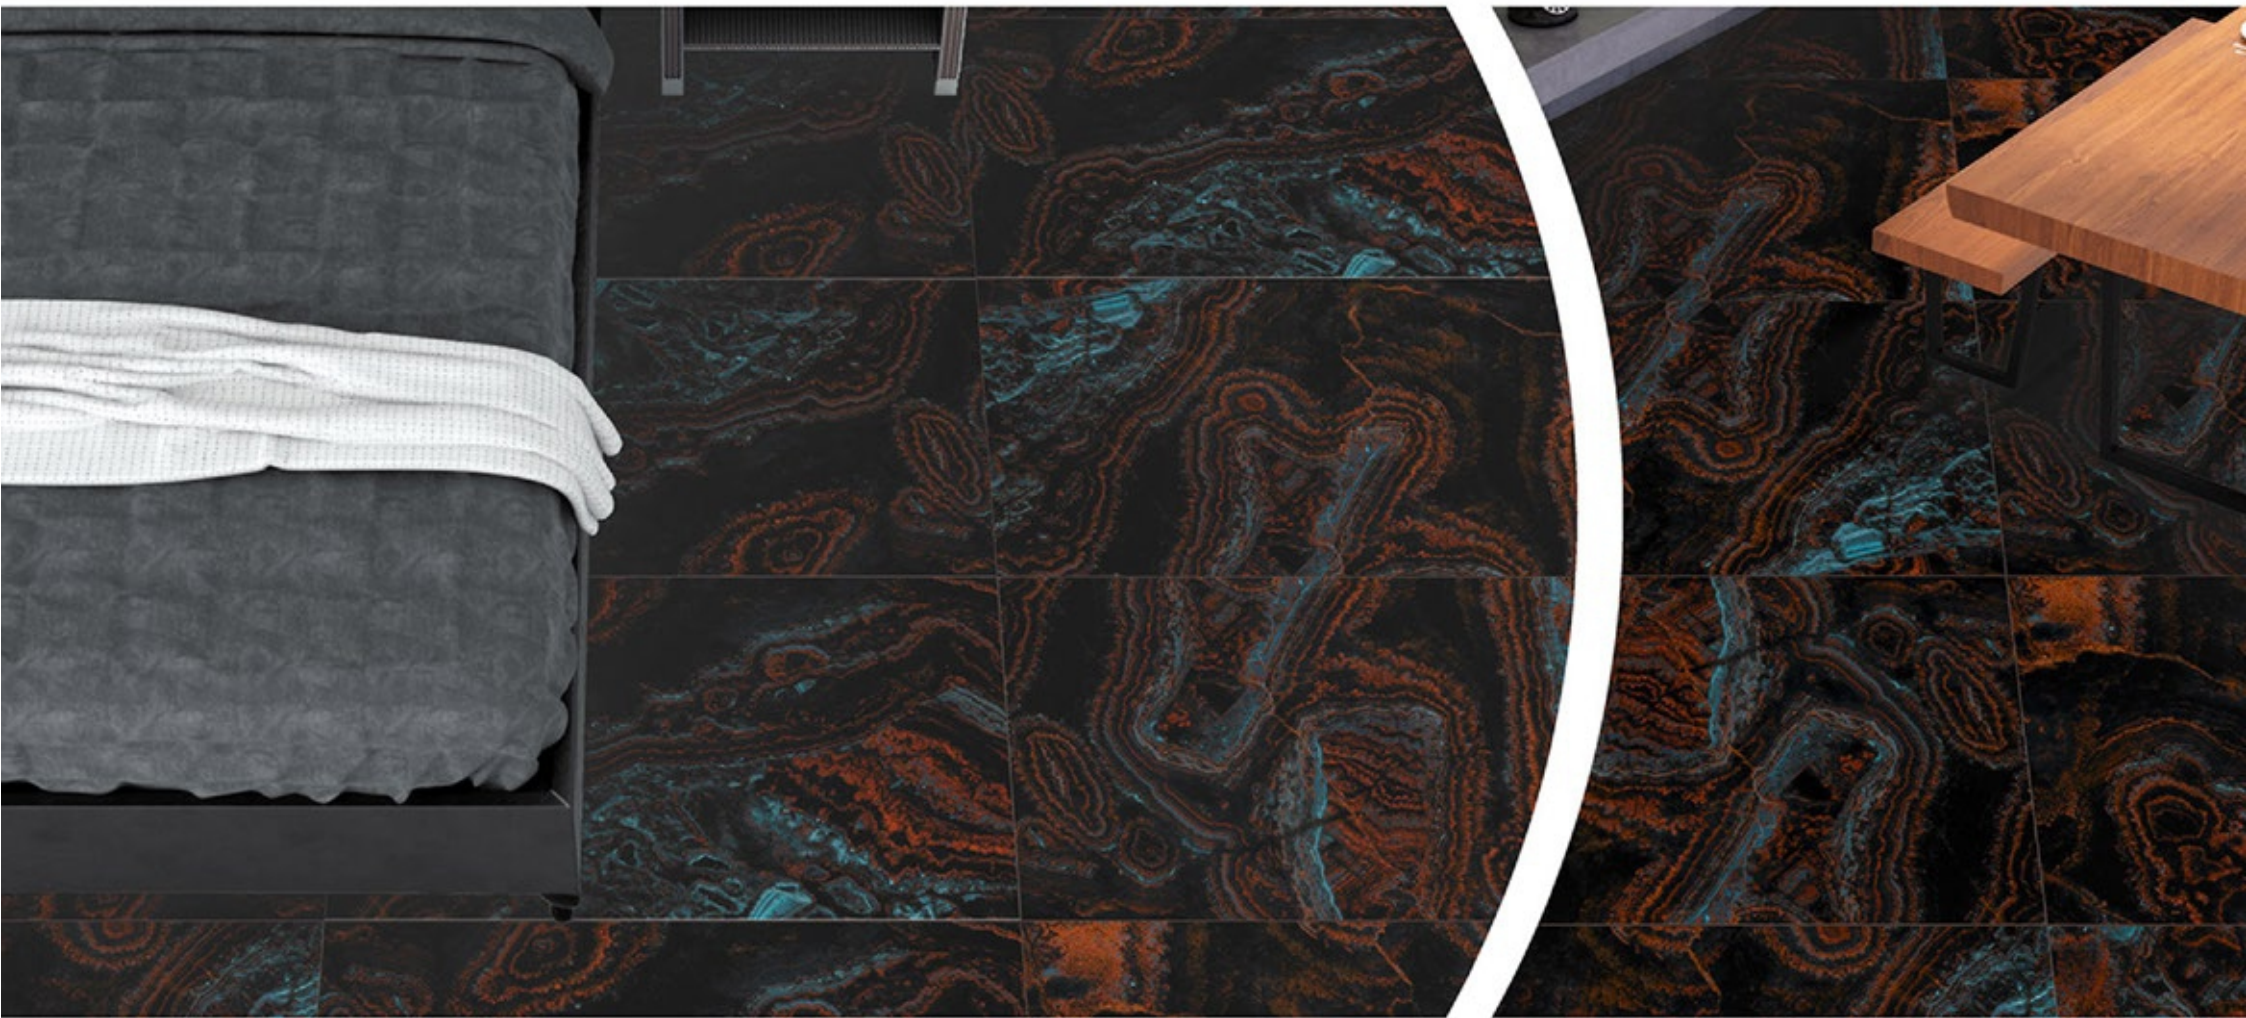

graphic
DETAILS

SPHERE
& CO.

DESIGN CODE : **KD 1089**

graphic
DETAILS

SPHERE
& CO.

graphic
DETAILS

DESIGN CODE : KD 1090

SPHERE
& CO.