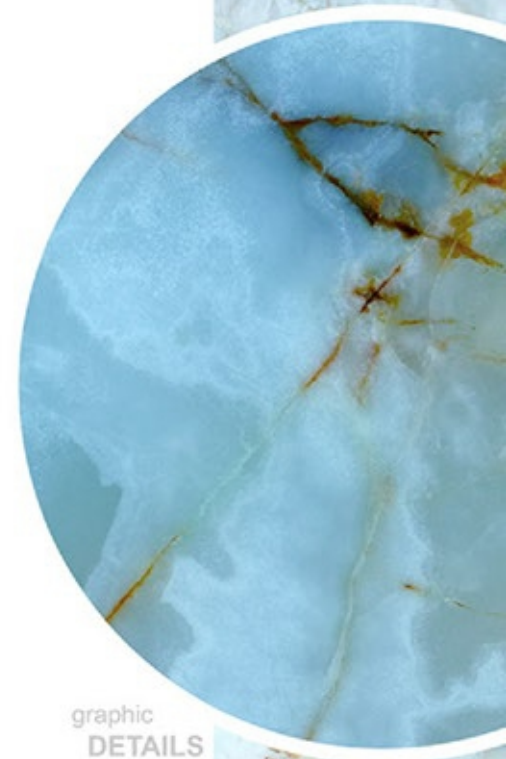

**600X1200
HIGHGLOSS**

S P H E R E
& C O .

SPHERE
& CO.

graphic
DETAILS

DESIGN CODE : K110076-200205

SPHERE
& CO.

DESIGN CODE : **K110111**

graphic
DETAILS

SPHERE
& CO.

DESIGN CODE : **K500071**

graphic
DETAILS

SPHERE
& CO.

DESIGN CODE : **K1200045**

ALTERNATIVE COLORS

SPHERE
& CO.

DESIGN CODE : **K1300020**

ALTERNATIVE COLORS

SPHERE
& CO.

DESIGN CODE : K1500013

graphic
DETAILS

SPHERE
& CO.

MARBLE CODE : KD 1007

ALTERNATIVE COLORS

SPHERE
& CO.

DESIGN CODE : KD 1011

graphic
DETAILS

SPHERE
& CO.

DESIGN CODE : **KD 1022**

ALTERNATIVE COLORS

SPHERE
& CO.

graphic
DETAILS

DESIGN CODE : KD 1048