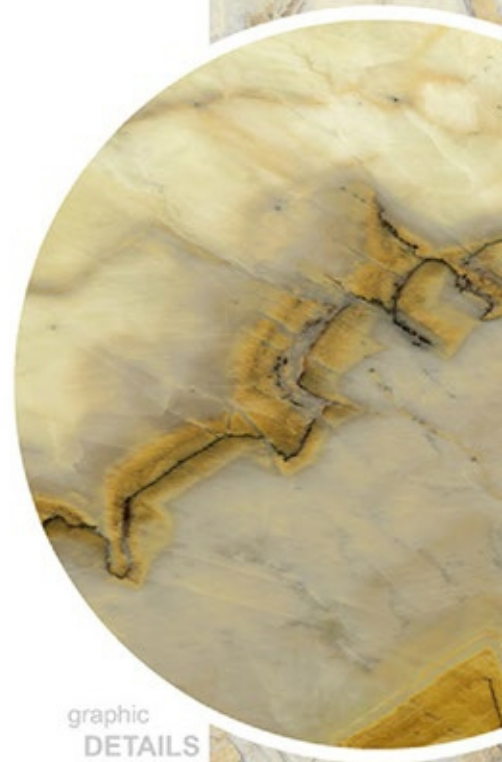

graphic
DETAILS

SPHERE
& CO.

graphic
DETAILS

DESIGN CODE : KD 1238 yellow

SPHERE
& CO.

graphic
DETAILS

DESIGN CODE : KD 1238 aqua

SPHERE
& CO.

graphic
DETAILS

DESIGN CODE : KD 1239 green

SPHERE
& CO.

graphic
DETAILS

DESIGN CODE : **KD 1239 yellow**

SPHERE
& CO.

DESIGN CODE : KD 1240 yellow

graphic
DETAILS