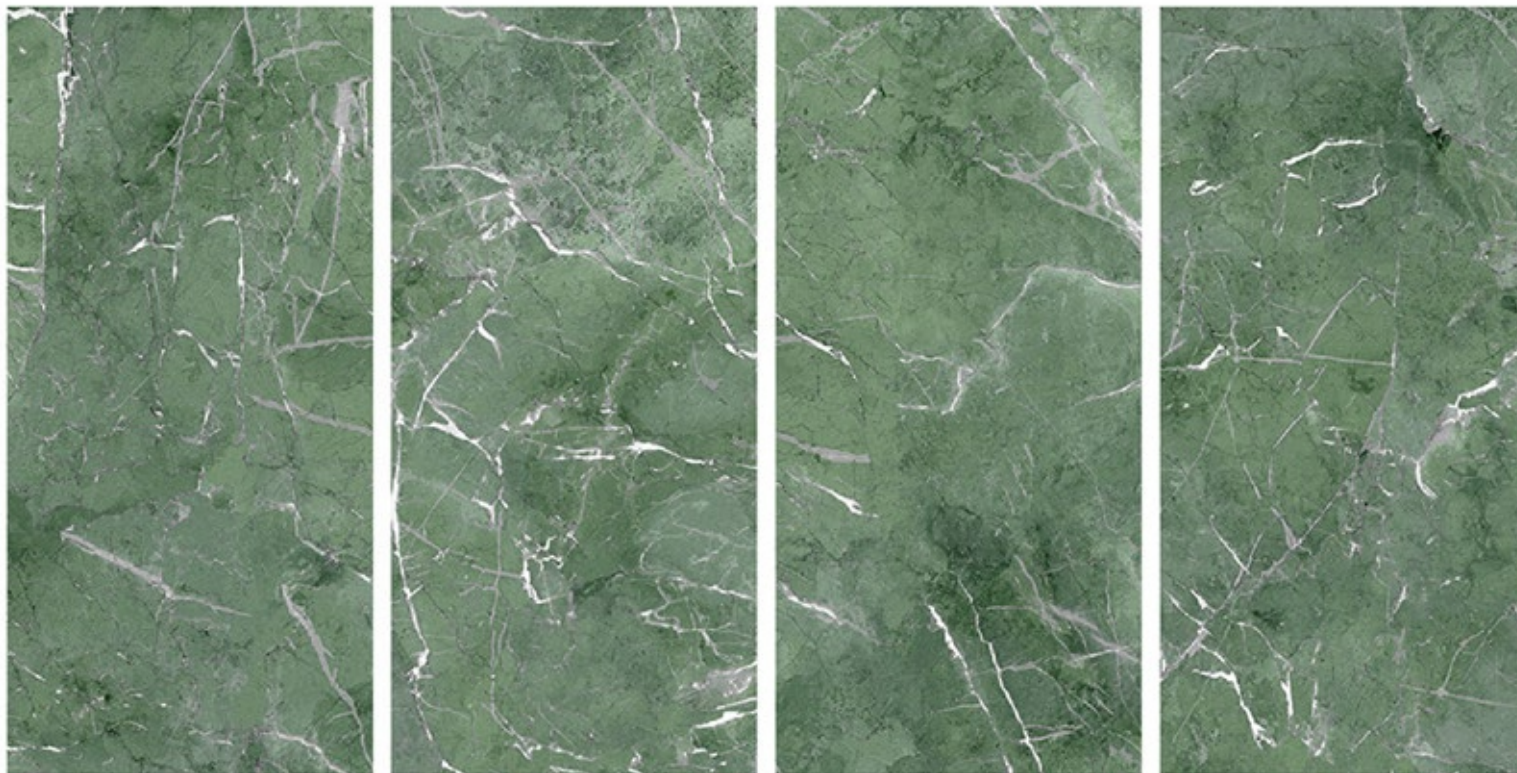

SPHERE
& CO.

DESIGN CODE : KD 1234