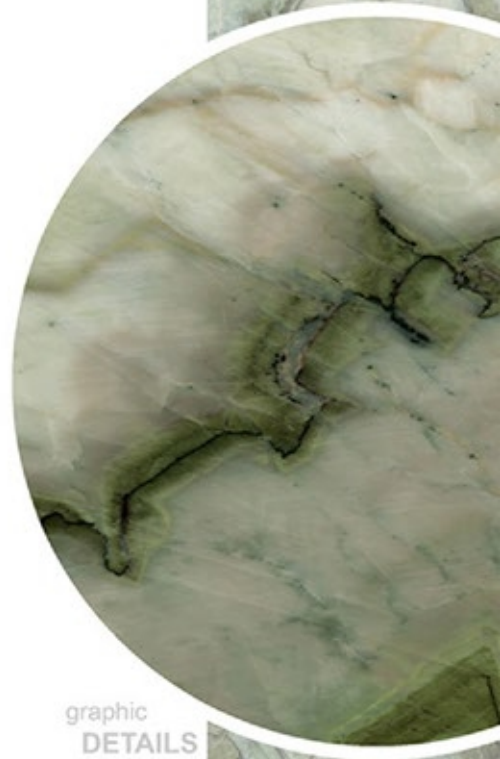

graphic
DETAILS

SPHERE
& CO.

graphic
DETAILS

DESIGN CODE : KD 1238 yellow

SPHERE
& CO.

graphic
DETAILS

DESIGN CODE : KD 1238 aqua

SPHERE
& CO.

graphic
DETAILS

DESIGN CODE : KD 1239 green

SPHERE
& CO.

graphic
DETAILS

DESIGN CODE : **KD 1239 yellow**

SPHERE
& CO.

DESIGN CODE : KD 1240 yellow

graphic
DETAILS