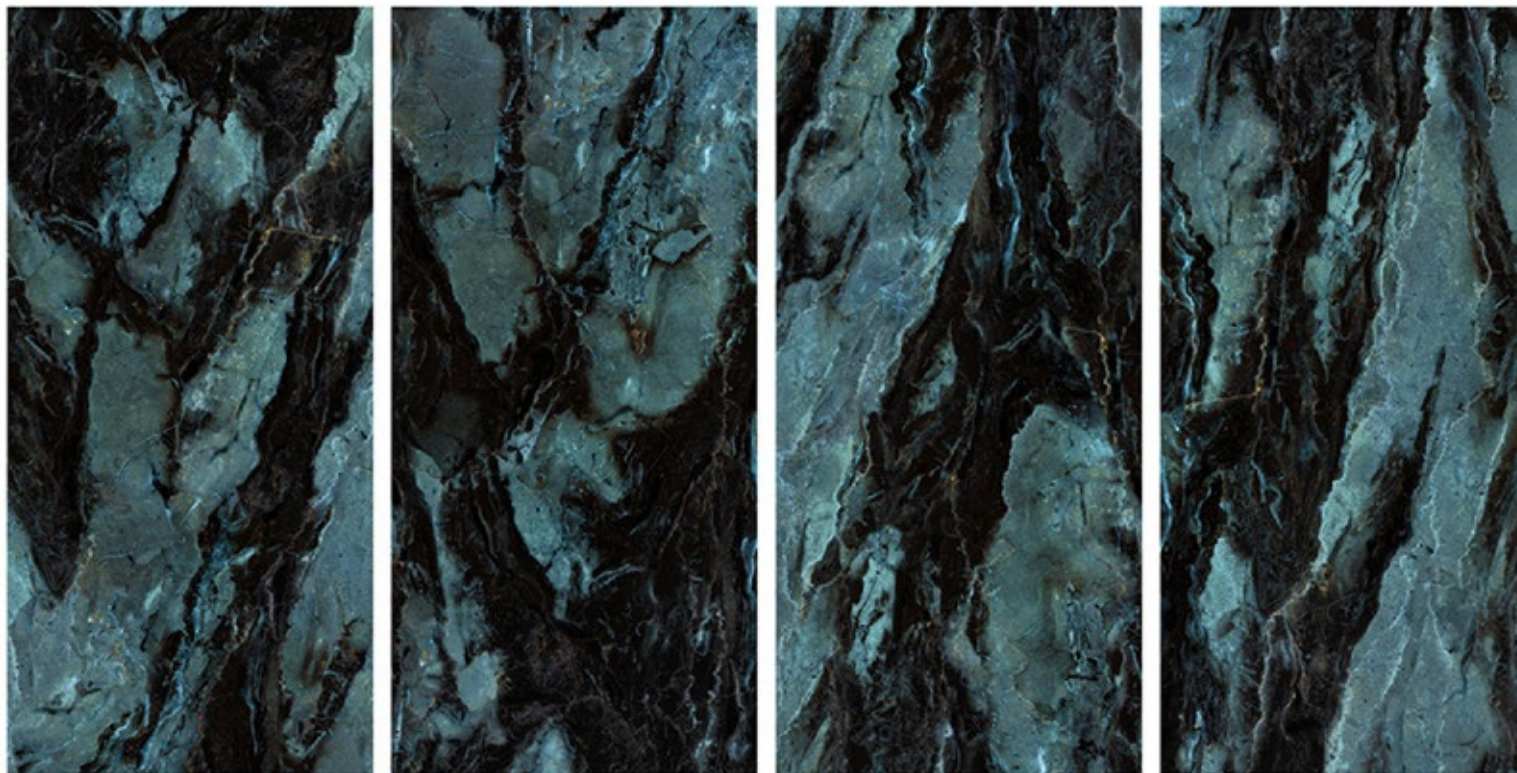

esmalglass-itaca grupo

ALTERNATIVE COLORS

SPHERE
& CO.

DESIGN CODE : KD 1144

graphic
DETAILS

SPHERE
& CO.

DESIGN CODE : KD 1171

graphic
DETAILS