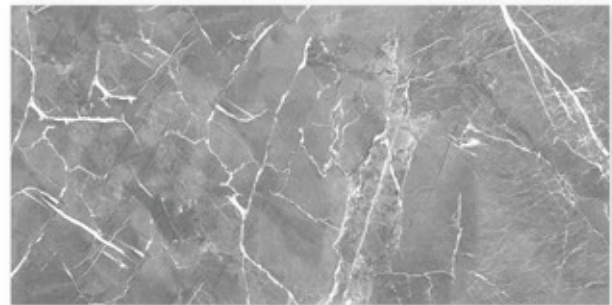

@IGPL

CR CARNICA GREY

Size
600x1200mm

Surface
Carving

Face
3