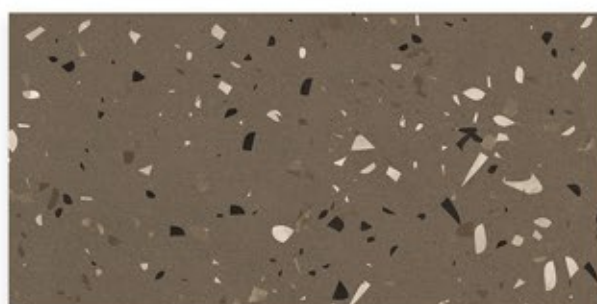

@IGPL

CR TERRAZO_002

Size
600x1200mm

Surface
Carving

Face
4