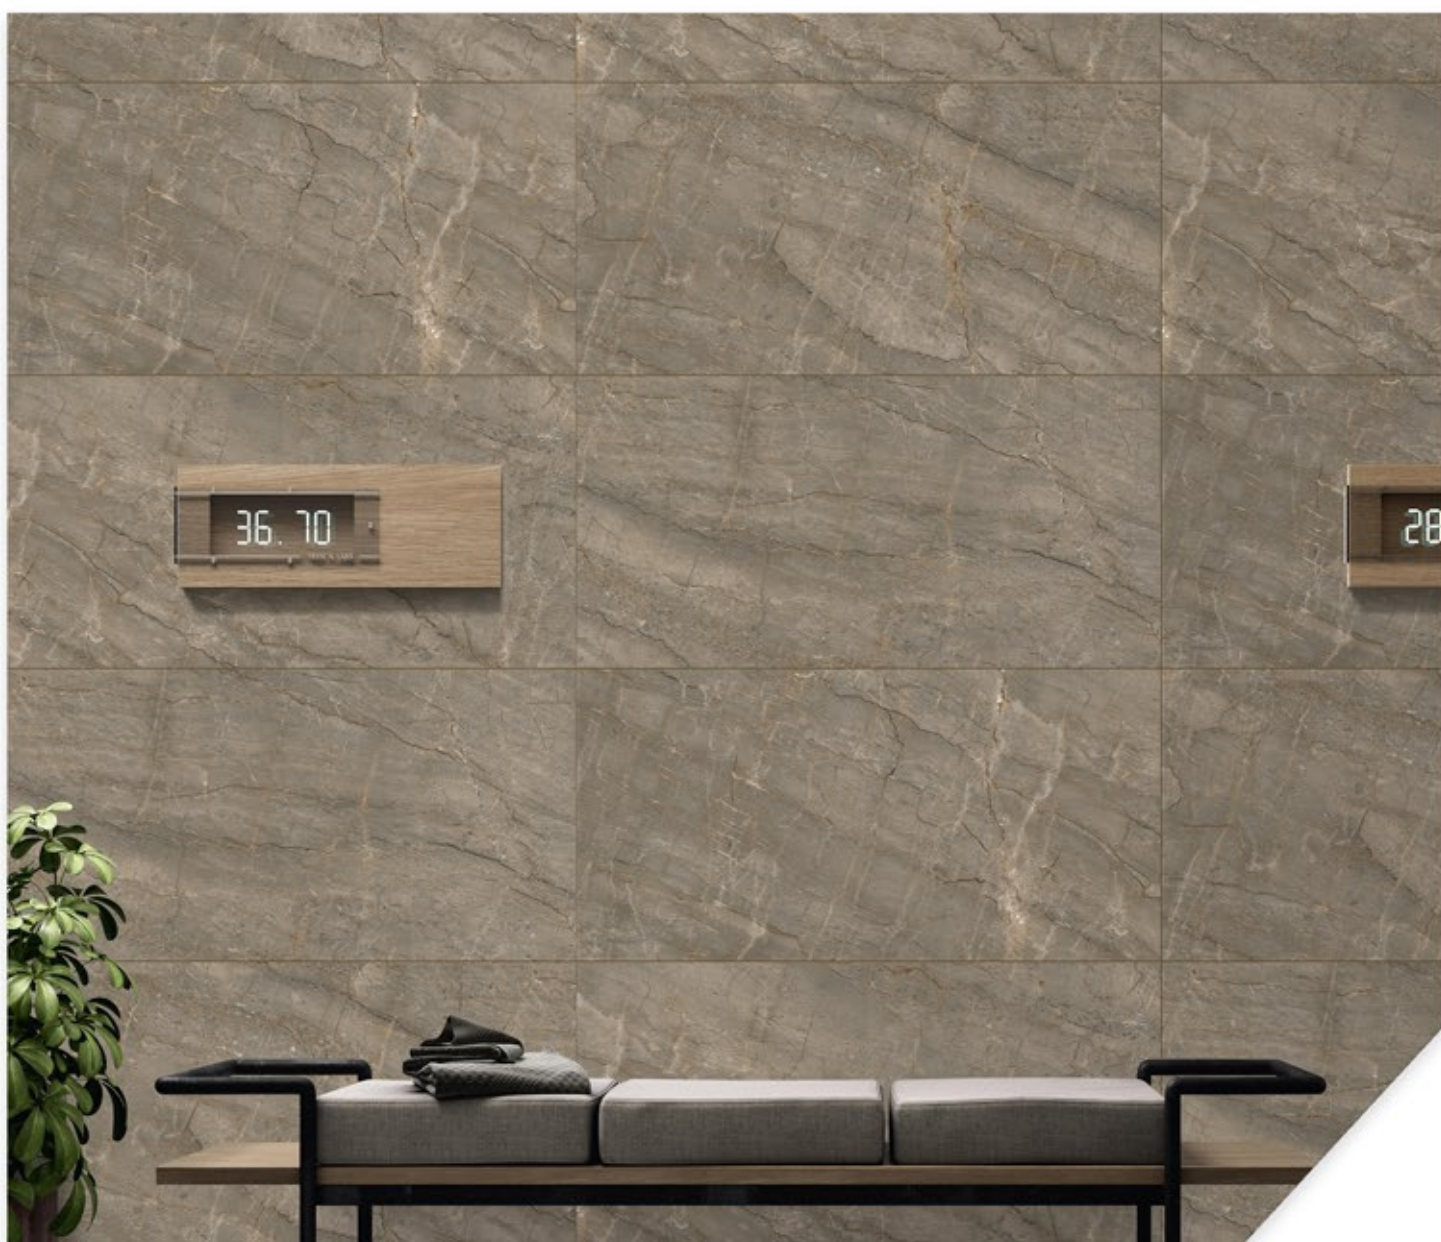

Size
600x1200mm

Surface
Carving

Face
4

@IGPL

CR TRAVER IVORY

Size
600x1200mm

Surface
Carving

Face
4

@IGPL

CR VALENCE IVORY

Size
600x1200mm

Surface
Carving

Face
4

@IGPL

CR VALENCE NATURAL

Size
600x1200mm