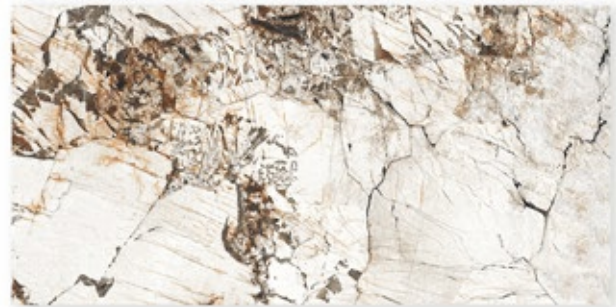

@IGPL

CR HOLLAND WHITE

Size
600x1200mm

Surface
Carving

Face
3