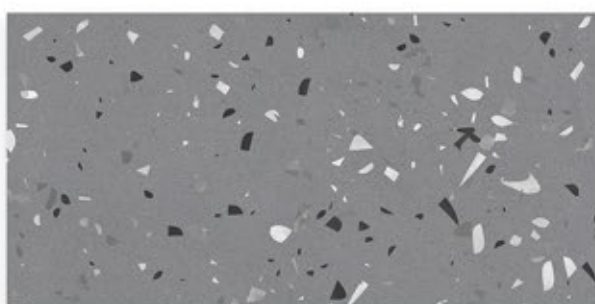

@IGPL

CR TERRAZO_004

Size
600x1200mm

Surface
Carving

Face
4