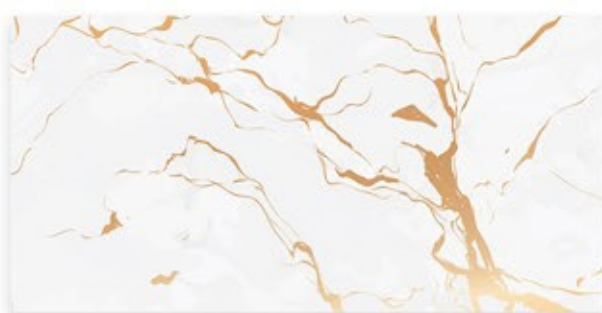

Face
4

@IGPL

CR ONYX MERCURY

Size
600x1200mm

Surface
Carving

Face
4

@IGPL

CR ORNAMENT GOLD