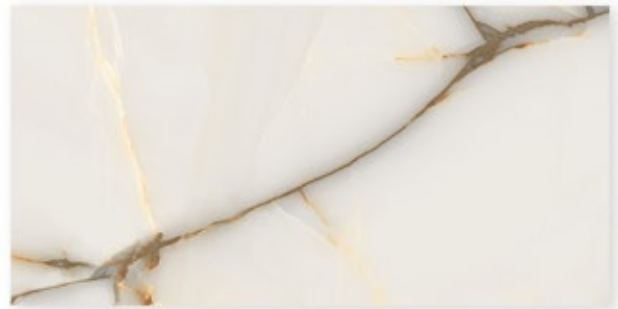

@IGPL

CR ALPINUS SPACE

Size
600x1200mm

Surface
Carving

Face
7