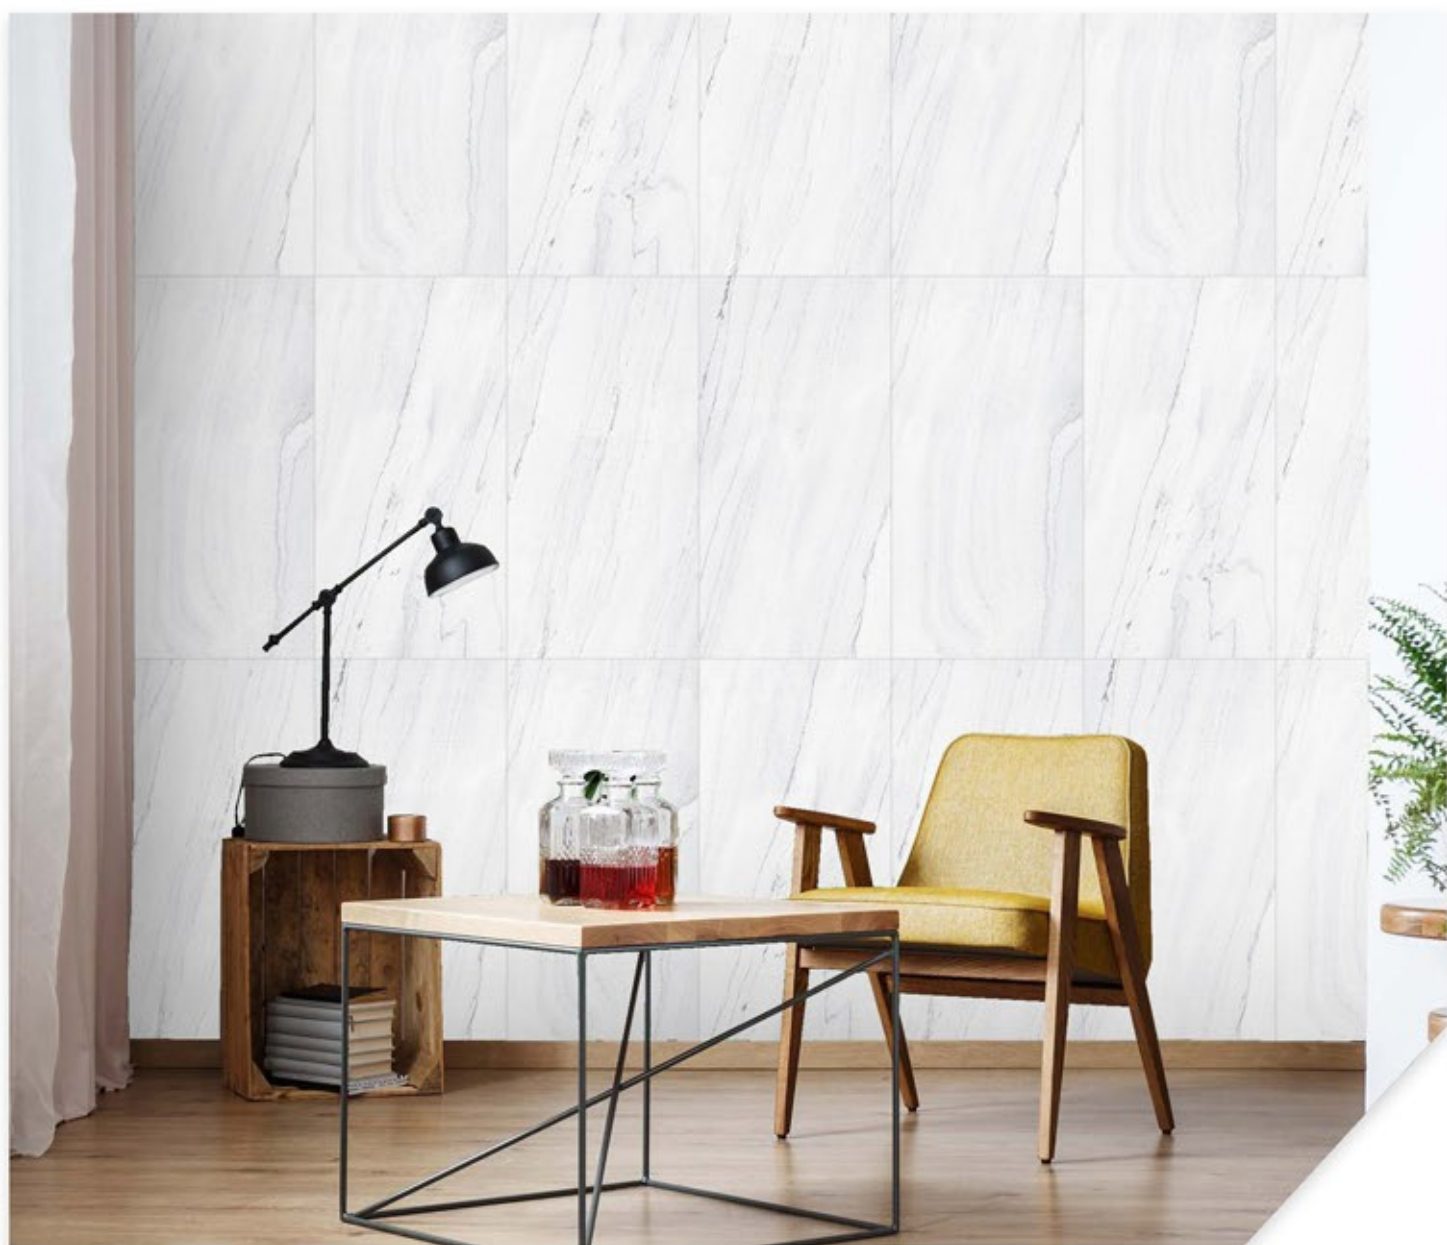

@IGPL

CR GLEASON WHITE

Size
600x1200mm

Surface
Carving

Face
4