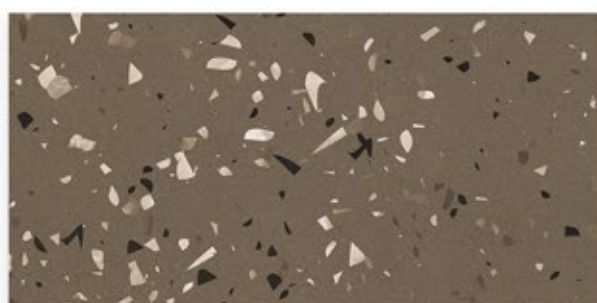

@IGPL

CR TERRAZO_002

Size
600x1200mm

Surface
Carving

Face
4