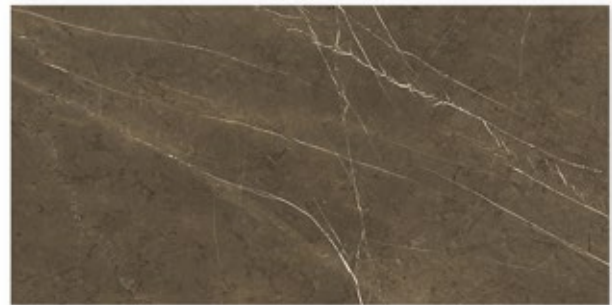

Face
4

@IGPL

CR AMALIA IVORY

Size
600x1200mm

Surface
Carving

Face
4

@IGPL

CR AMALIA MOCHA