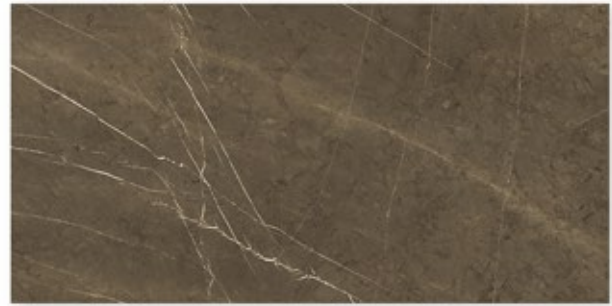

Face
4

@IGPL

CR AMALIA IVORY

Size
600x1200mm

Surface
Carving

Face
4

@IGPL

CR AMALIA MOCHA