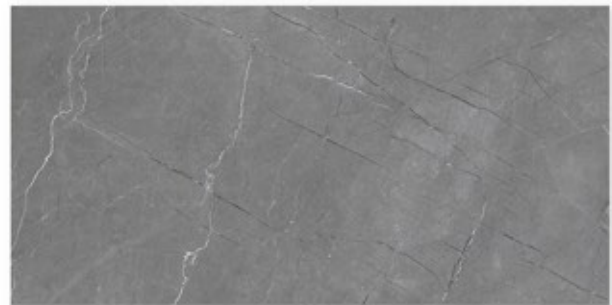

Face
4

@IGPL

CR ROCK COFFEE

Size
600x1200mm

Surface
Carving

Face
4

@IGPL

CR ROCK GREY