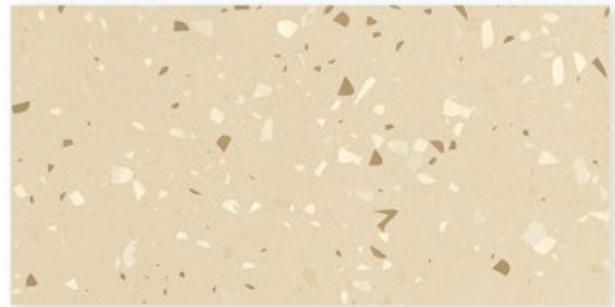

Face
4

@IGPL

CR TELER CREMA

Size
600x1200mm

Surface
Carving

Face
2

@IGPL

CR TERRAZO_001