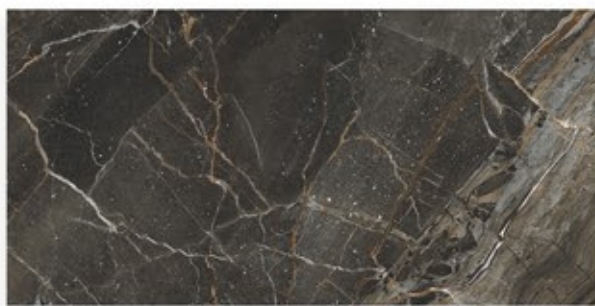

Face
6

@IGPL

CR COSMOS NATURAL

Size
600x1200mm

Surface
Carving

Face
6

@IGPL

CR EXTRUDER NATURAL