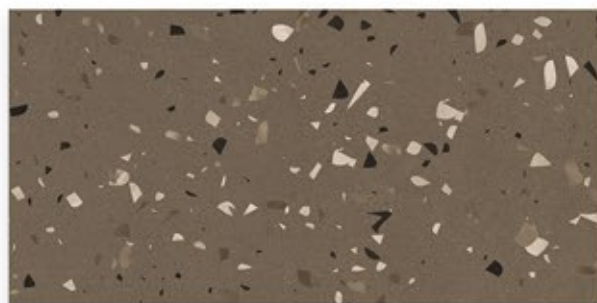

@IGPL

CR TERRAZO_002

Size
600x1200mm

Surface
Carving

Face
4