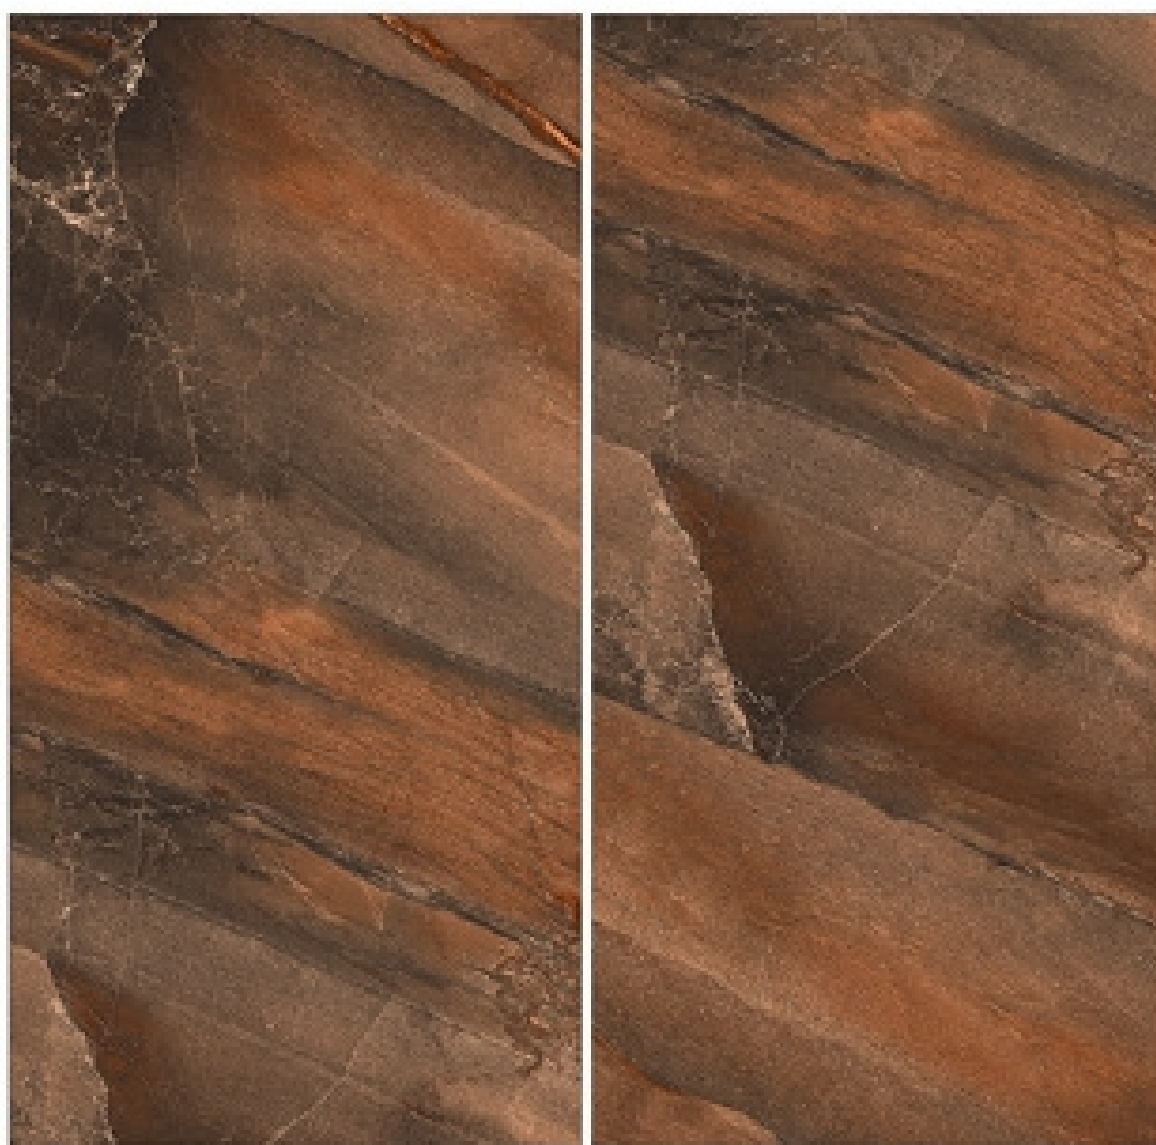

TOTAL FACES :4

ARENA BROWN

600x1200 MM
MATT FINISH

TOTAL FACES :2

ARENA BEIGE

600x1200 MM
MATT FINISH

TOTAL FACES :2

BOTTICA LATTE