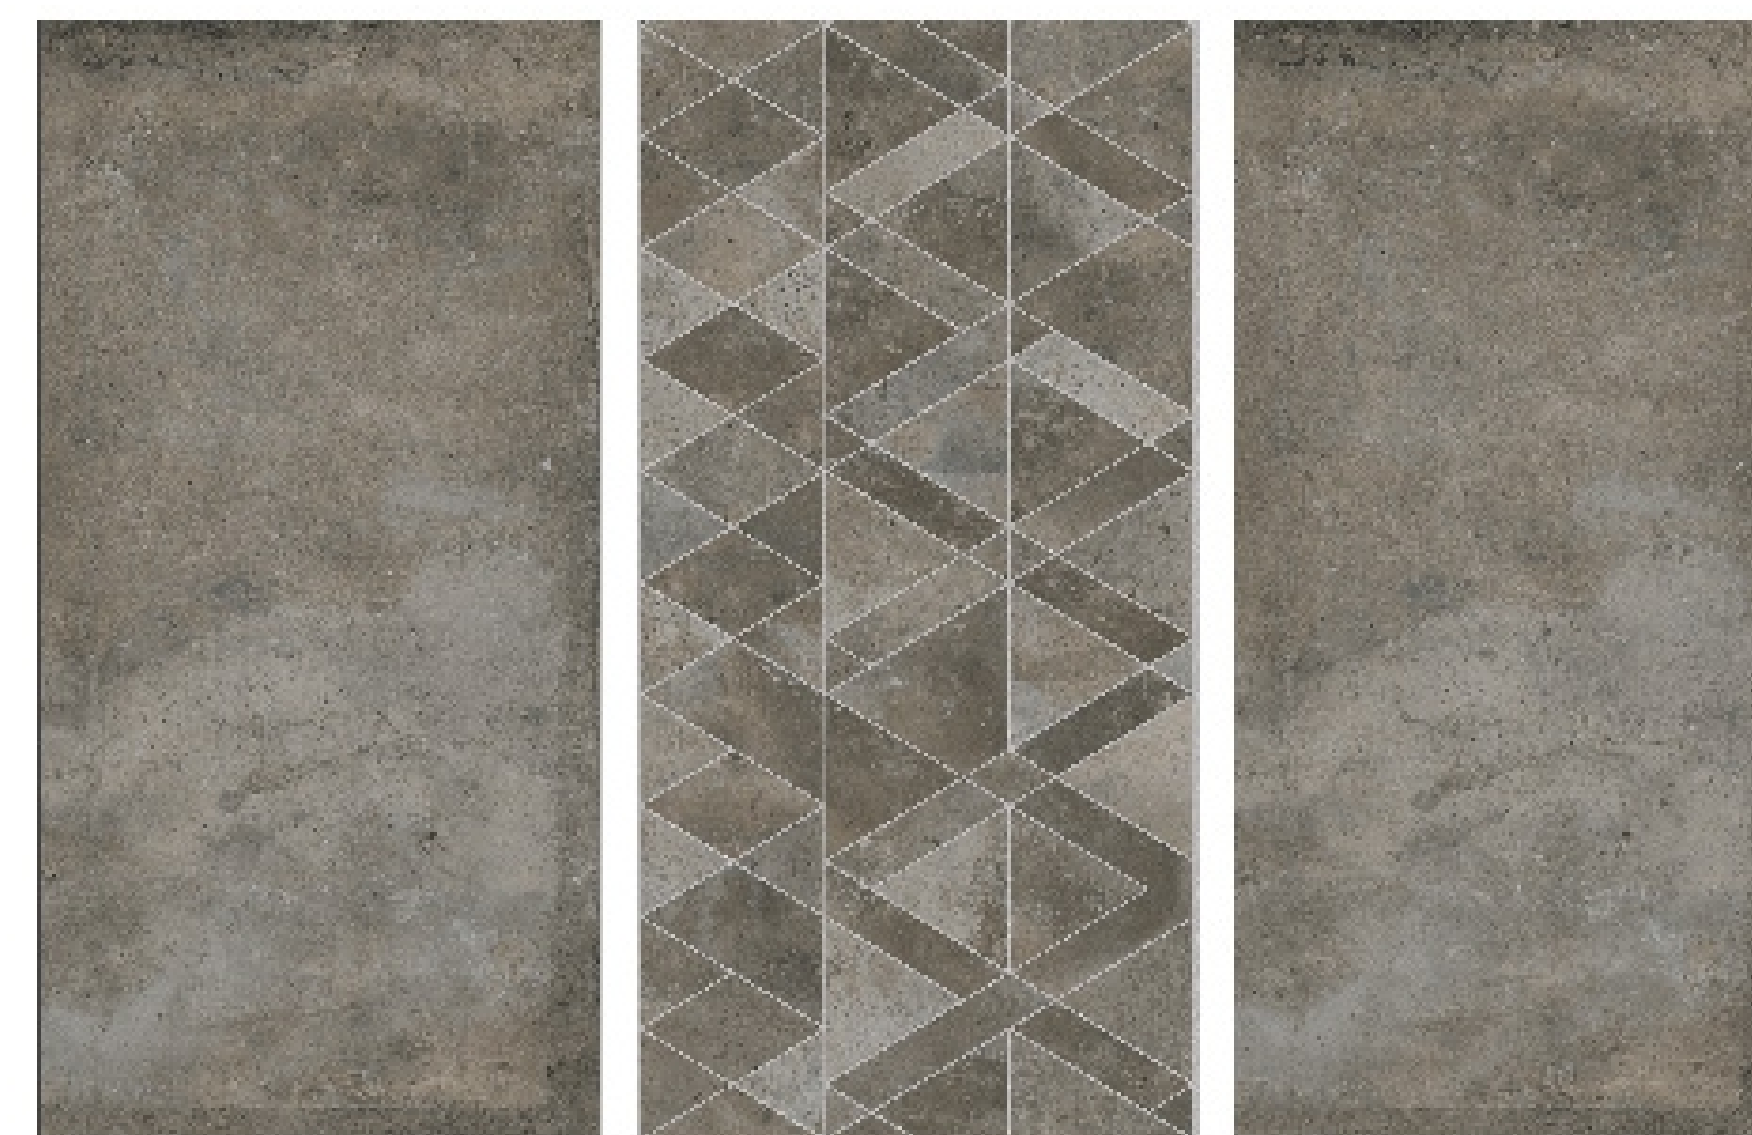

ARGOS GREY DECOR