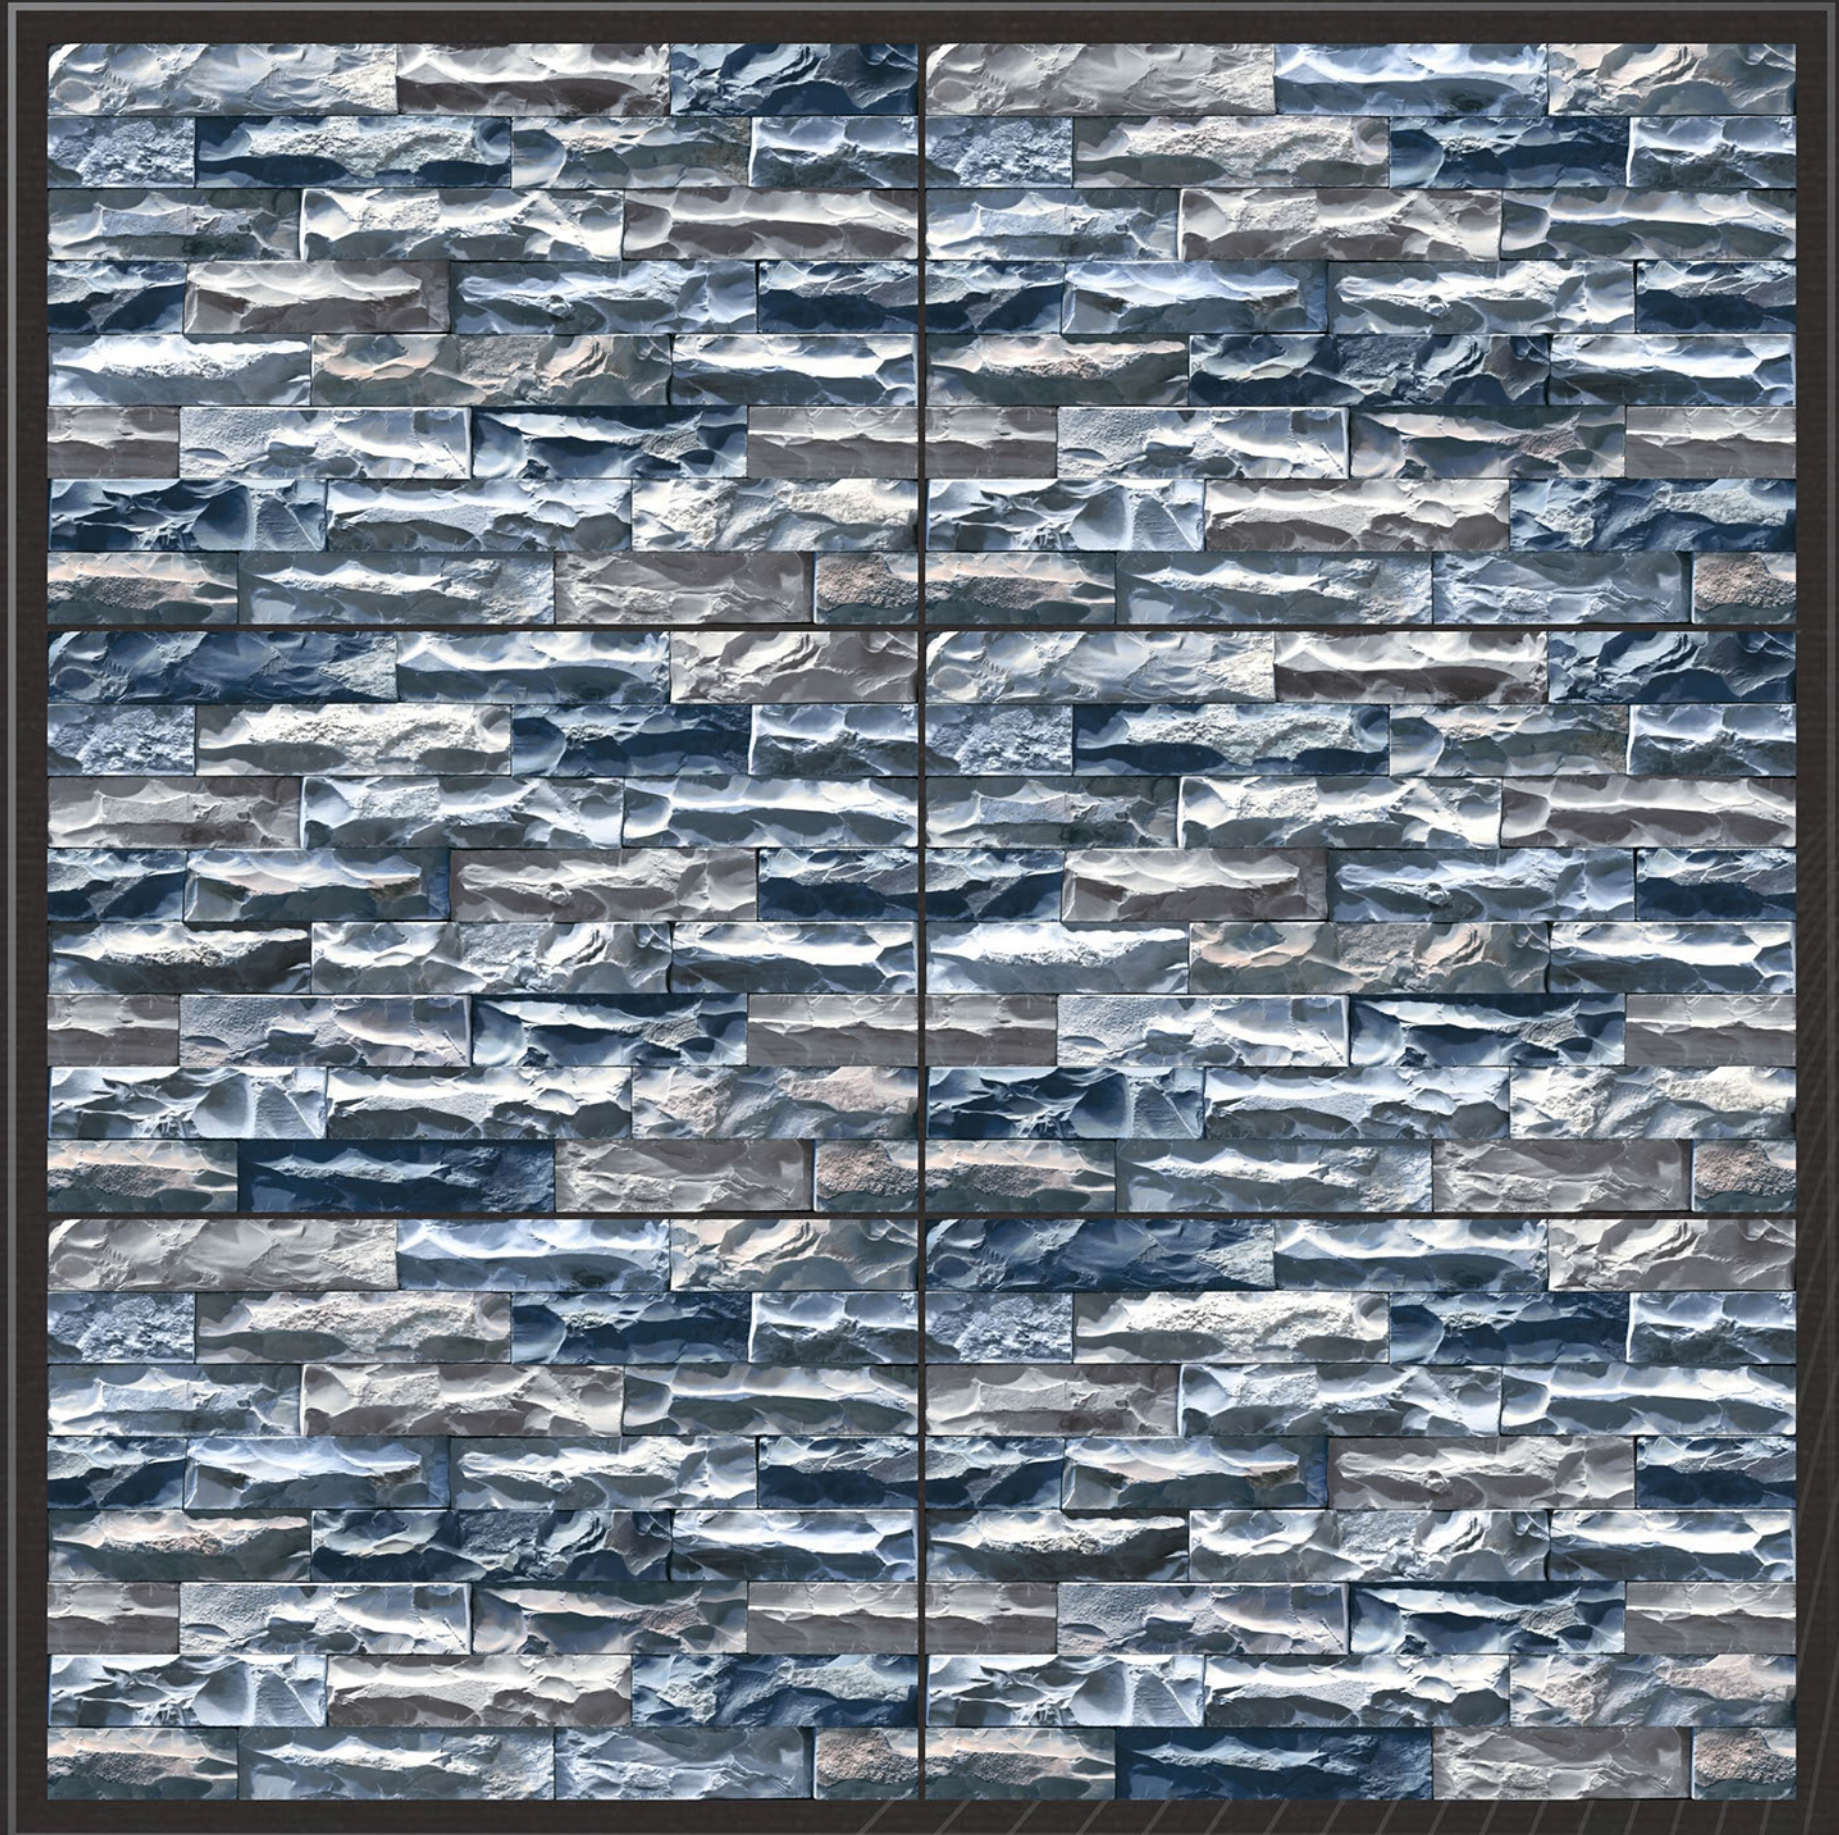

eco friendly

100% waterproof

random design

fire resistance

zero maintenance