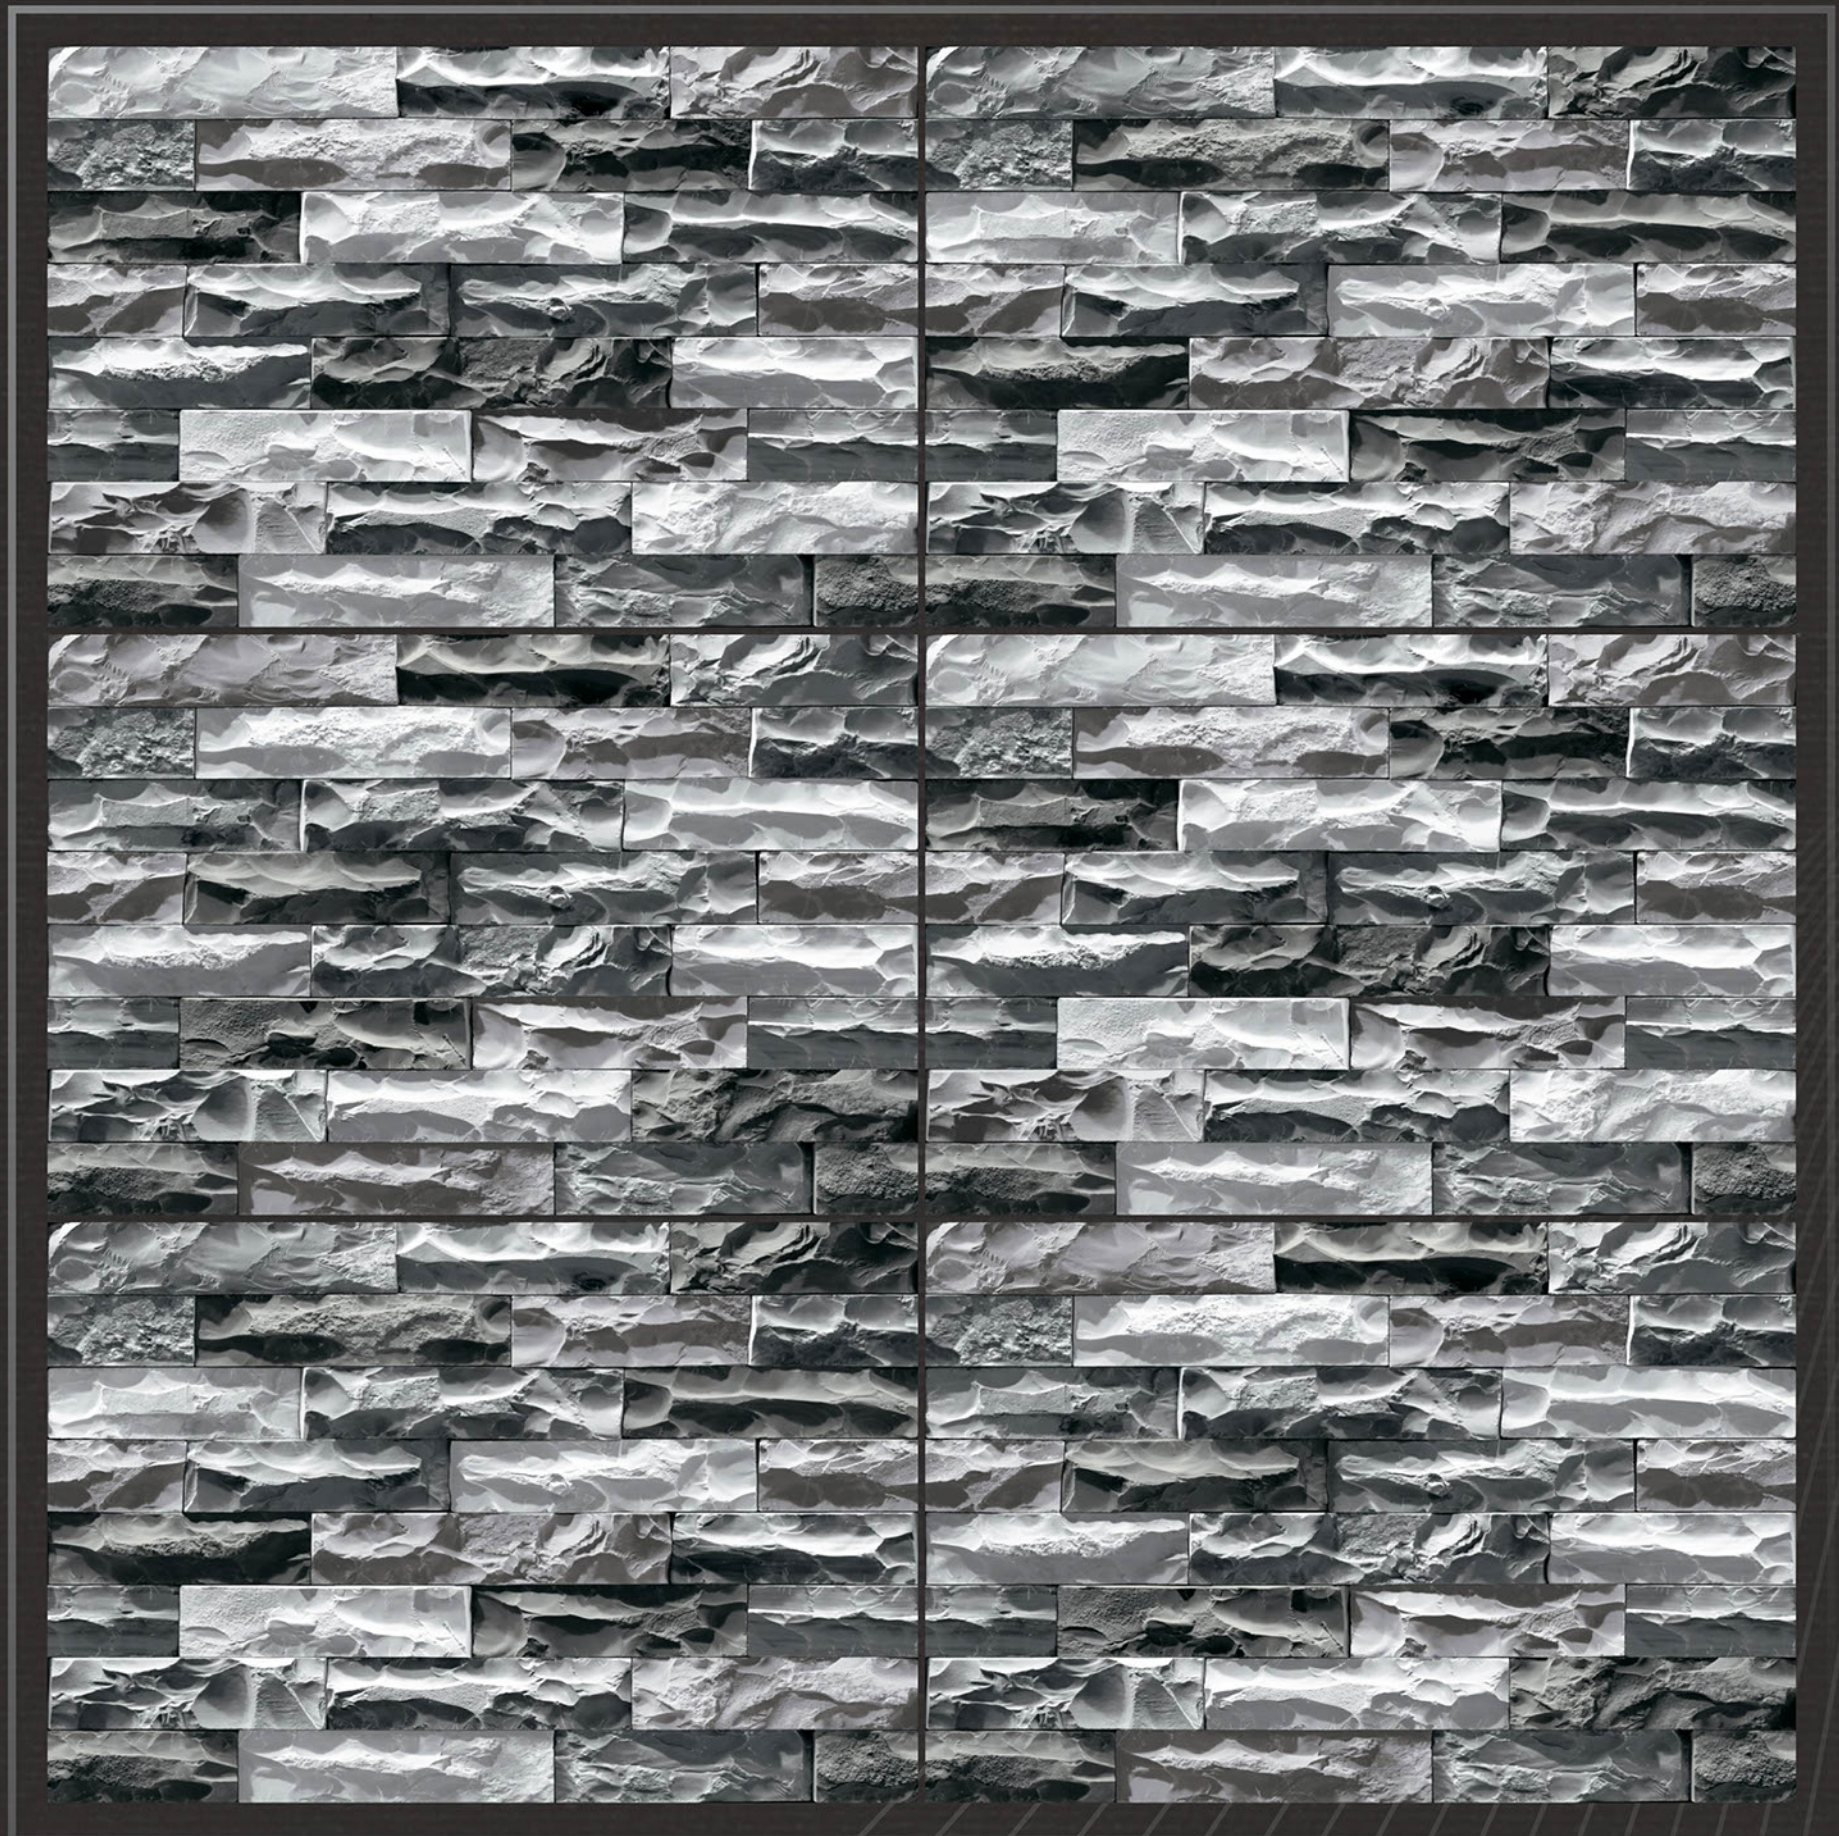

eco friendly

100% waterproof

random design

fire resistance

zero maintenance