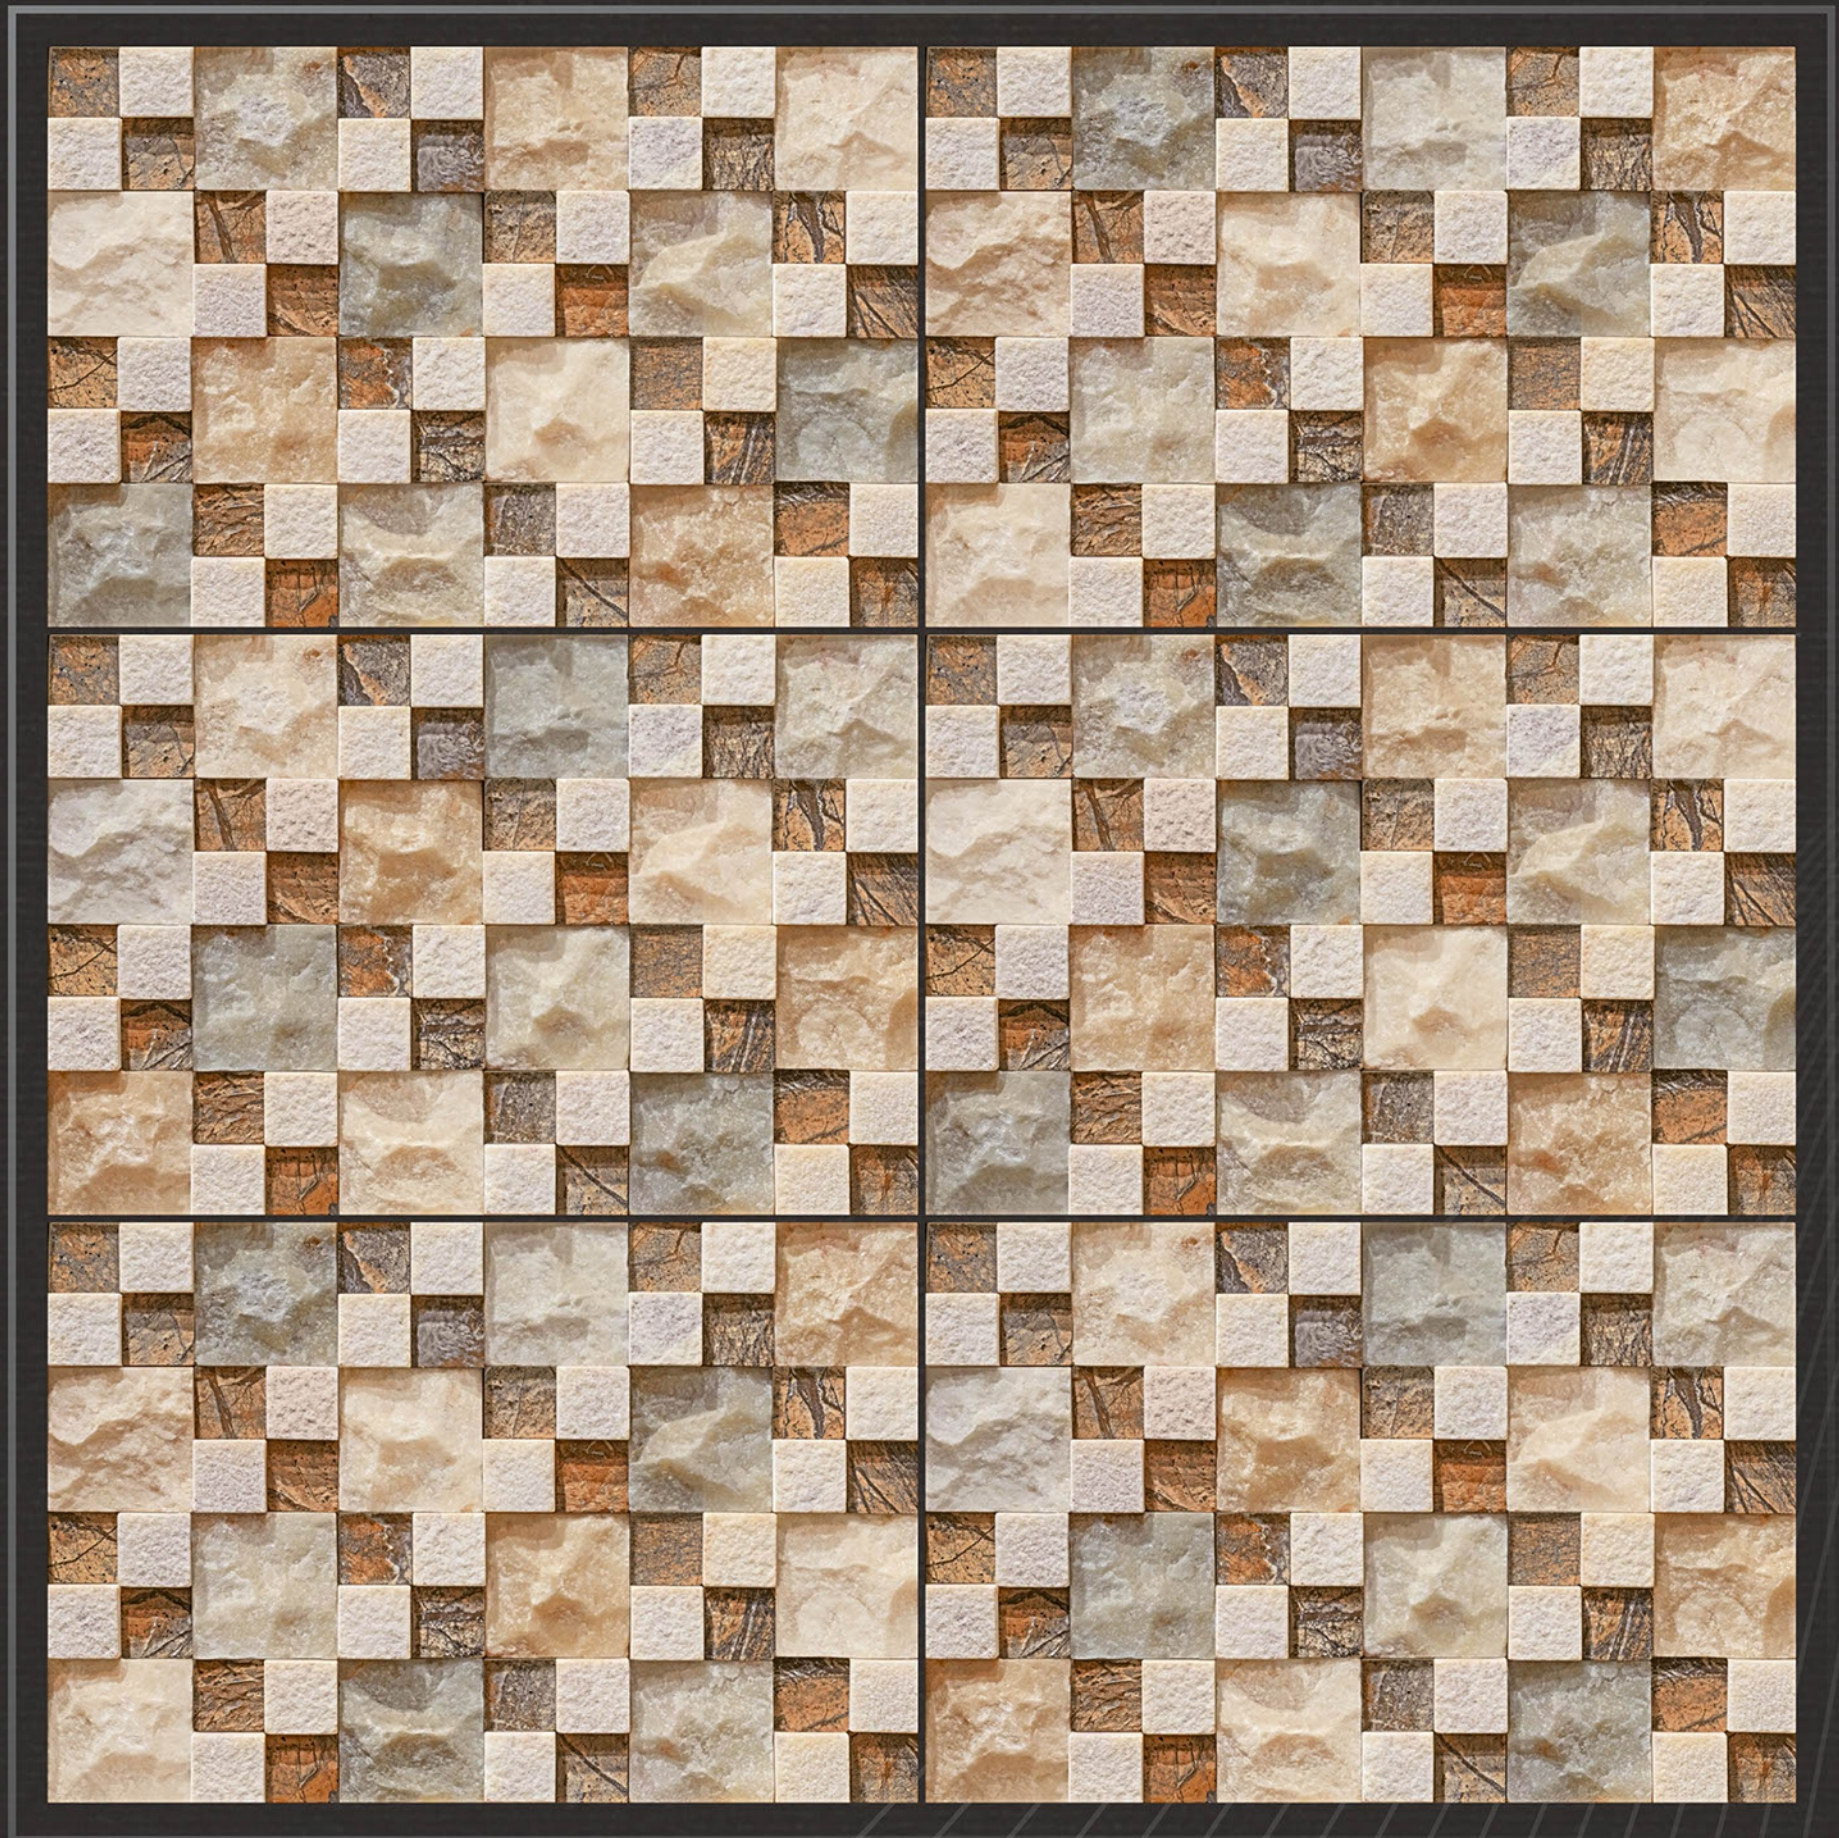

zero maintenance

Rock_1546

30
45 X
CM

eco friendly

100% waterproof

random design

fire resistance

zero maintenance