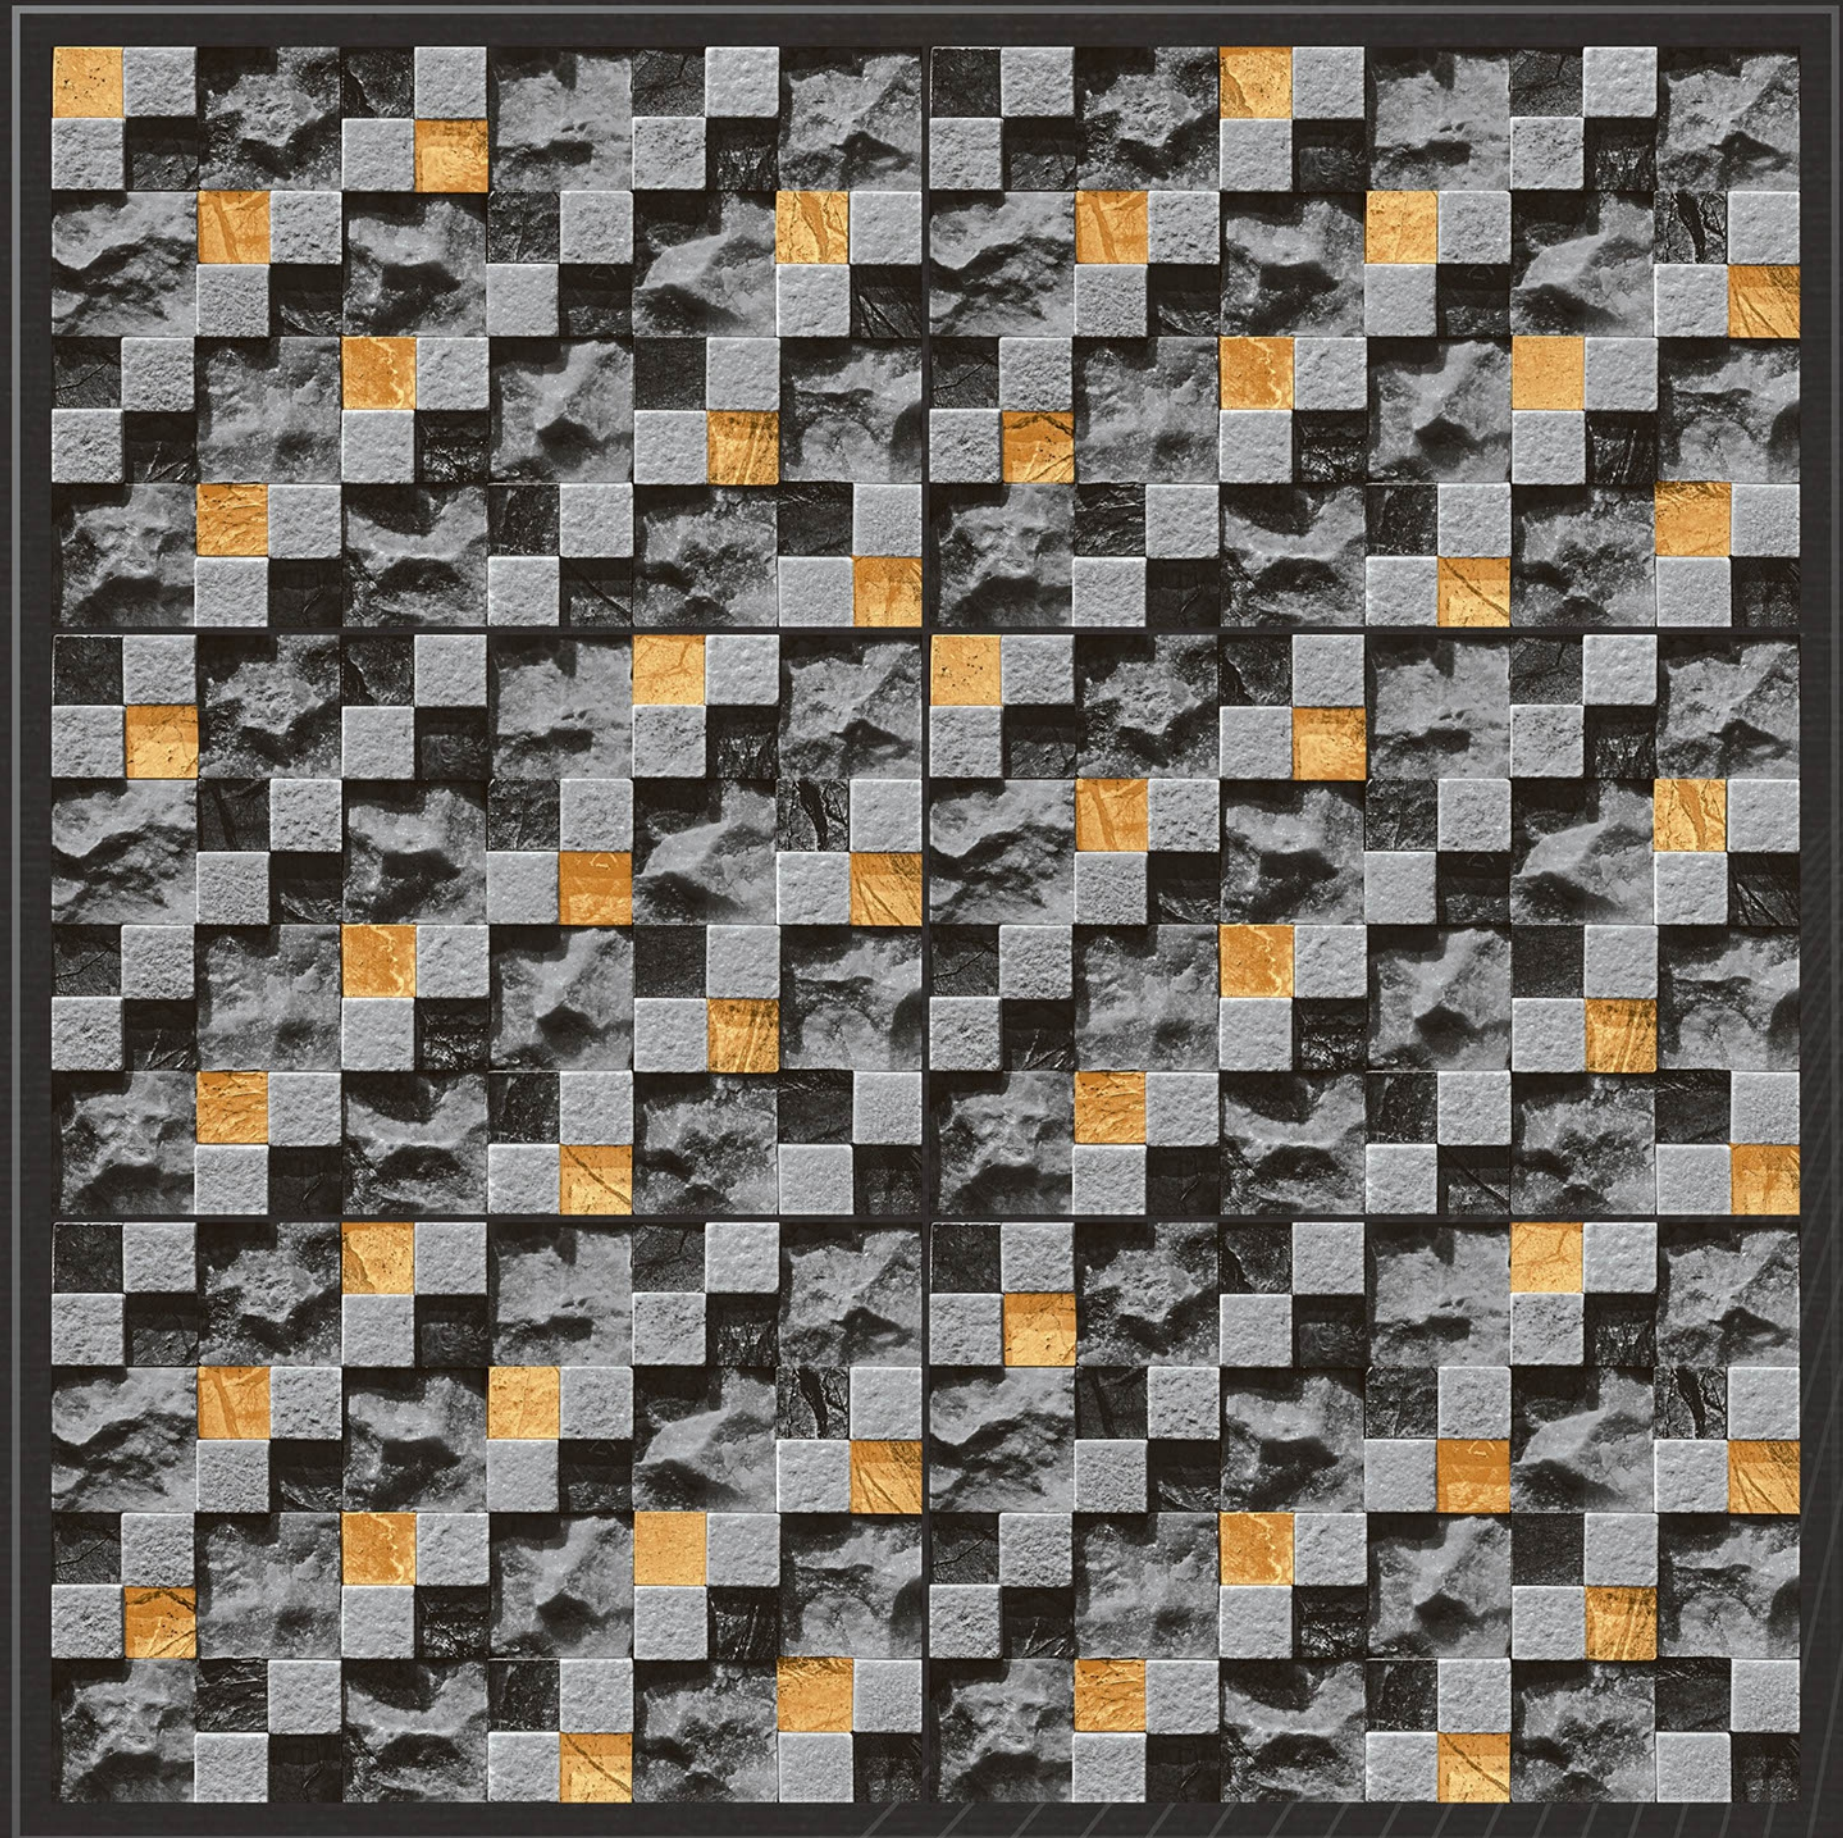

eco friendly

100% waterproof

random design

fire resistance

zero maintenance