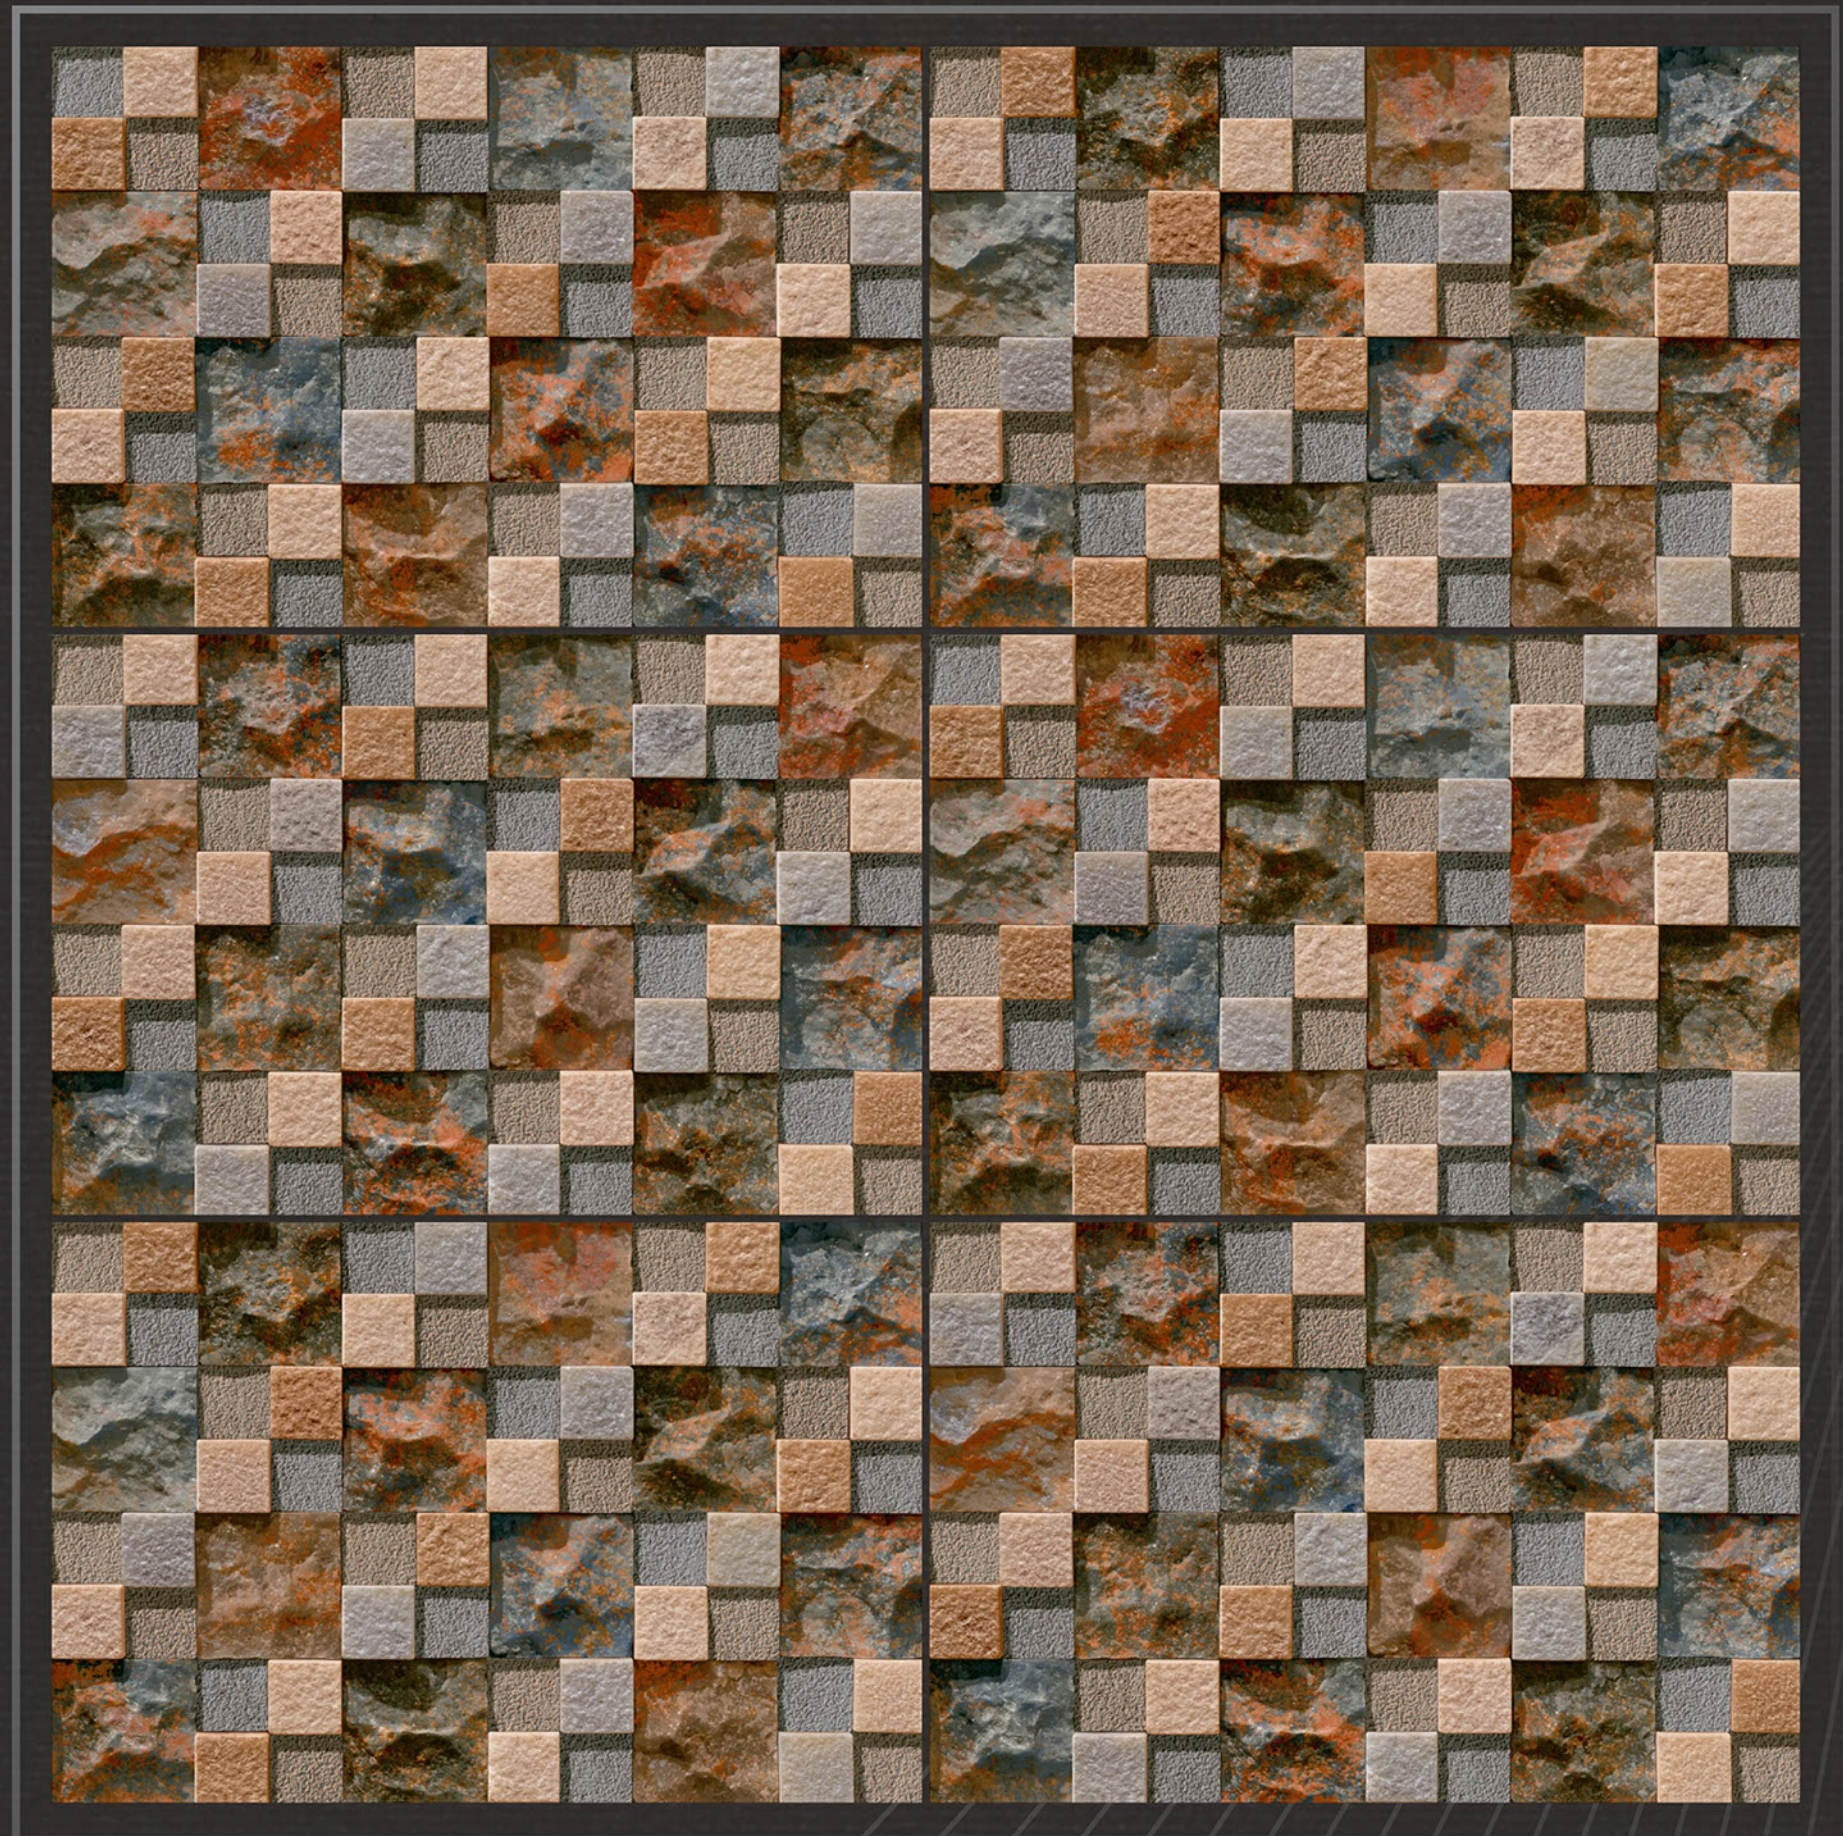

eco friendly

100% waterproof

random design

fire resistance

zero maintenance