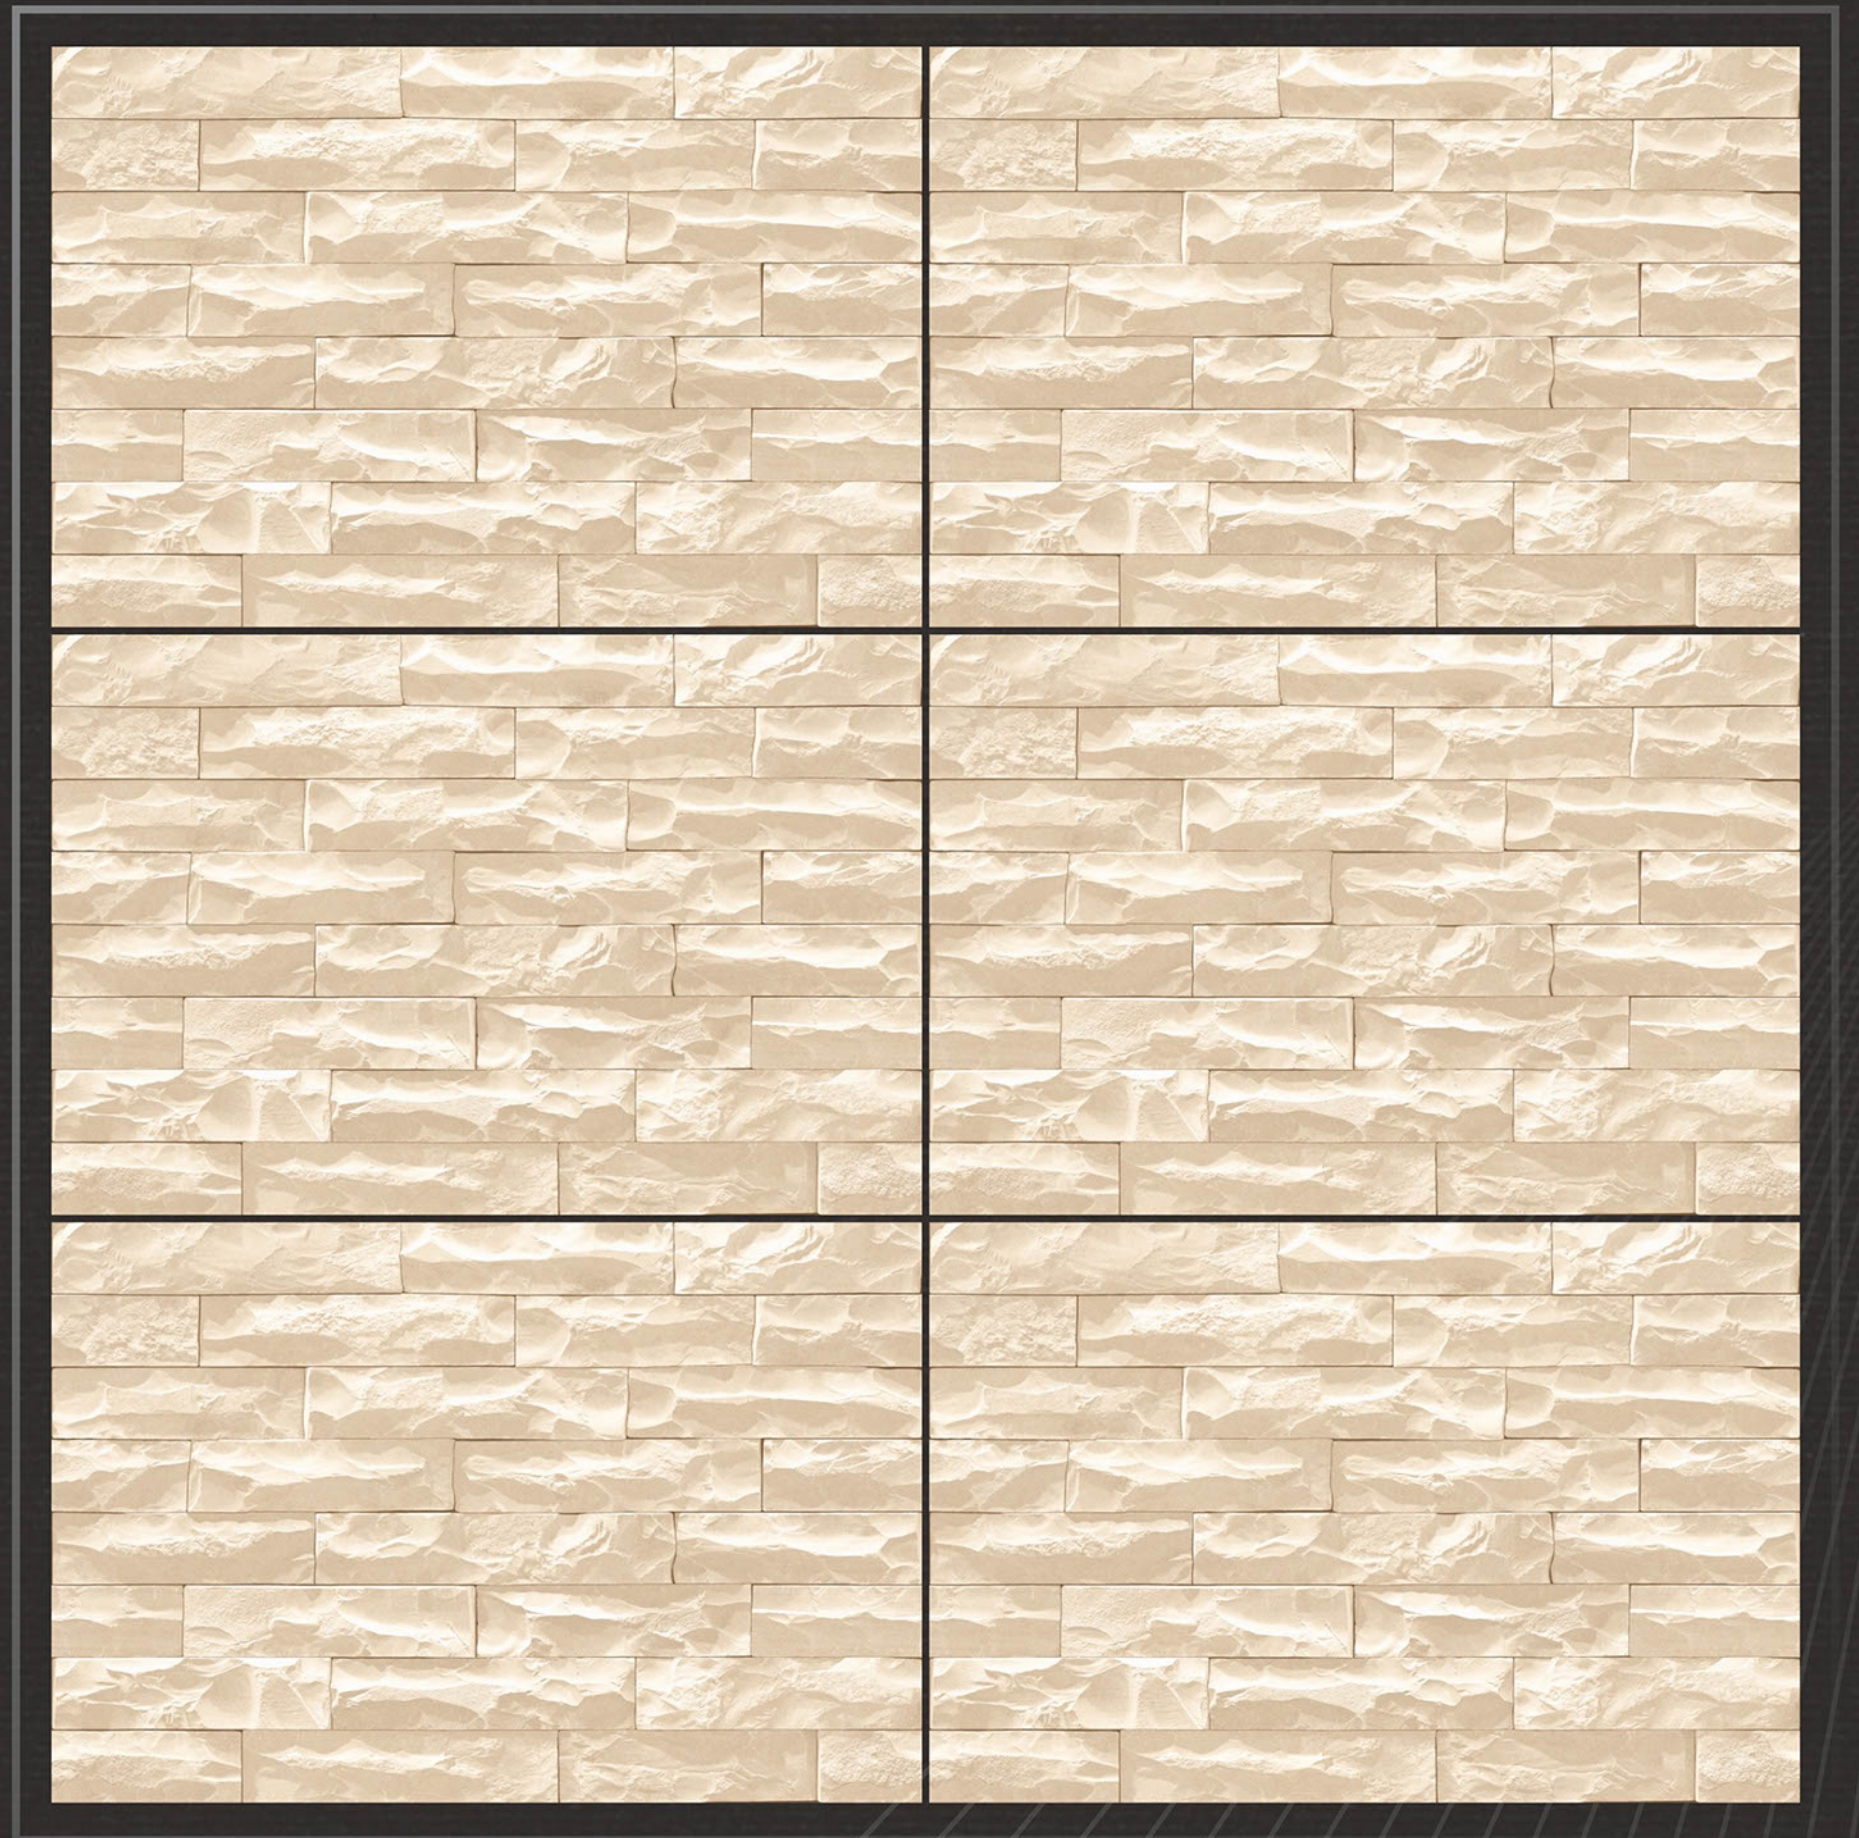

eco friendly

100% waterproof

random design

fire resistance

zero maintenance