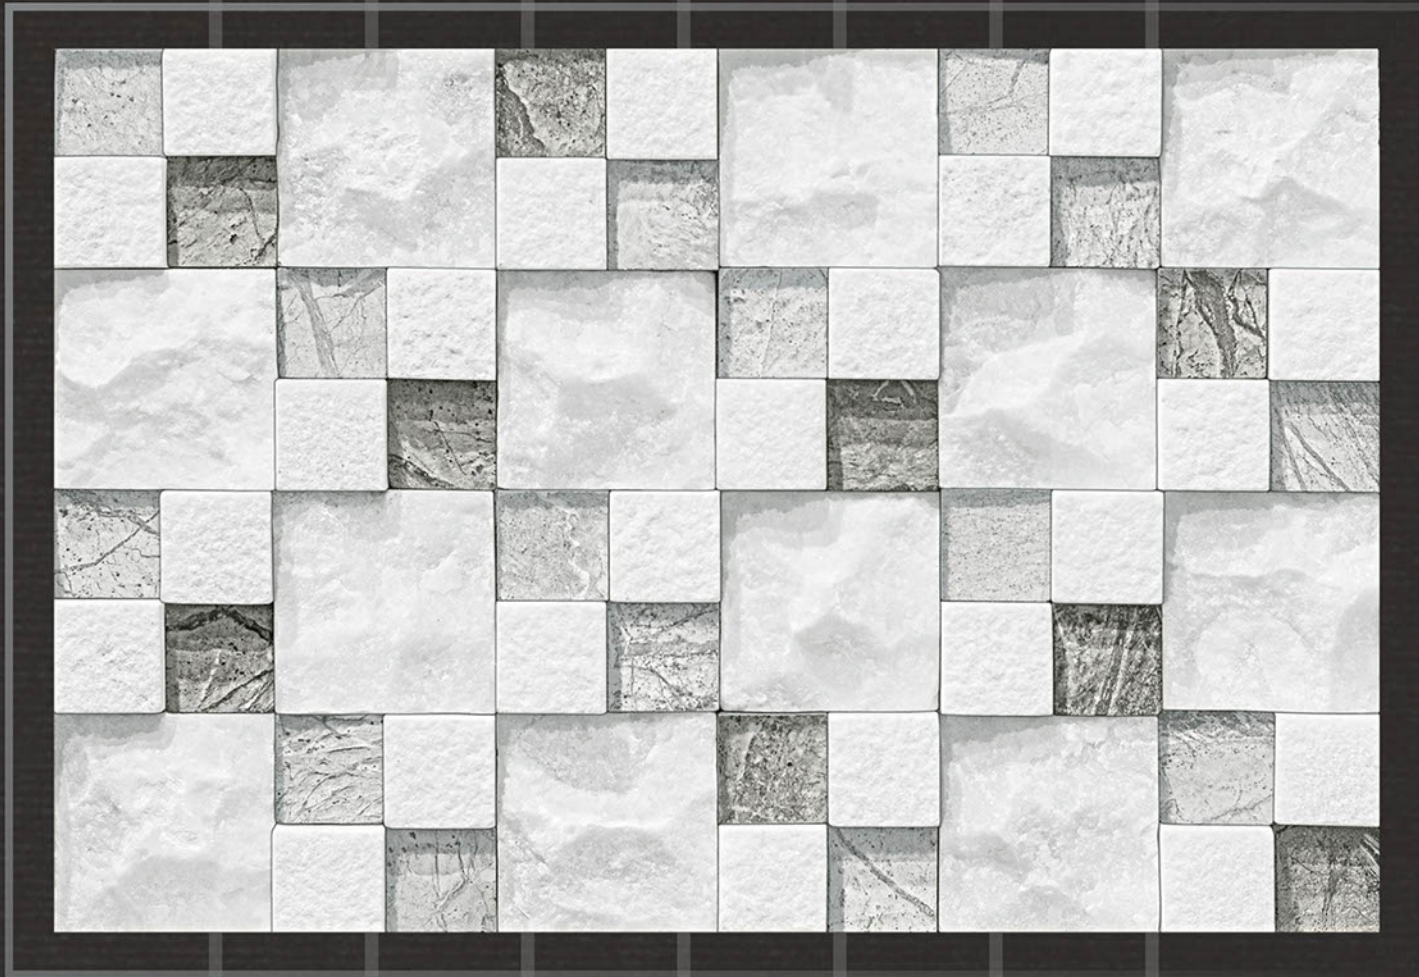

Rock_1544

30
45 X
CM