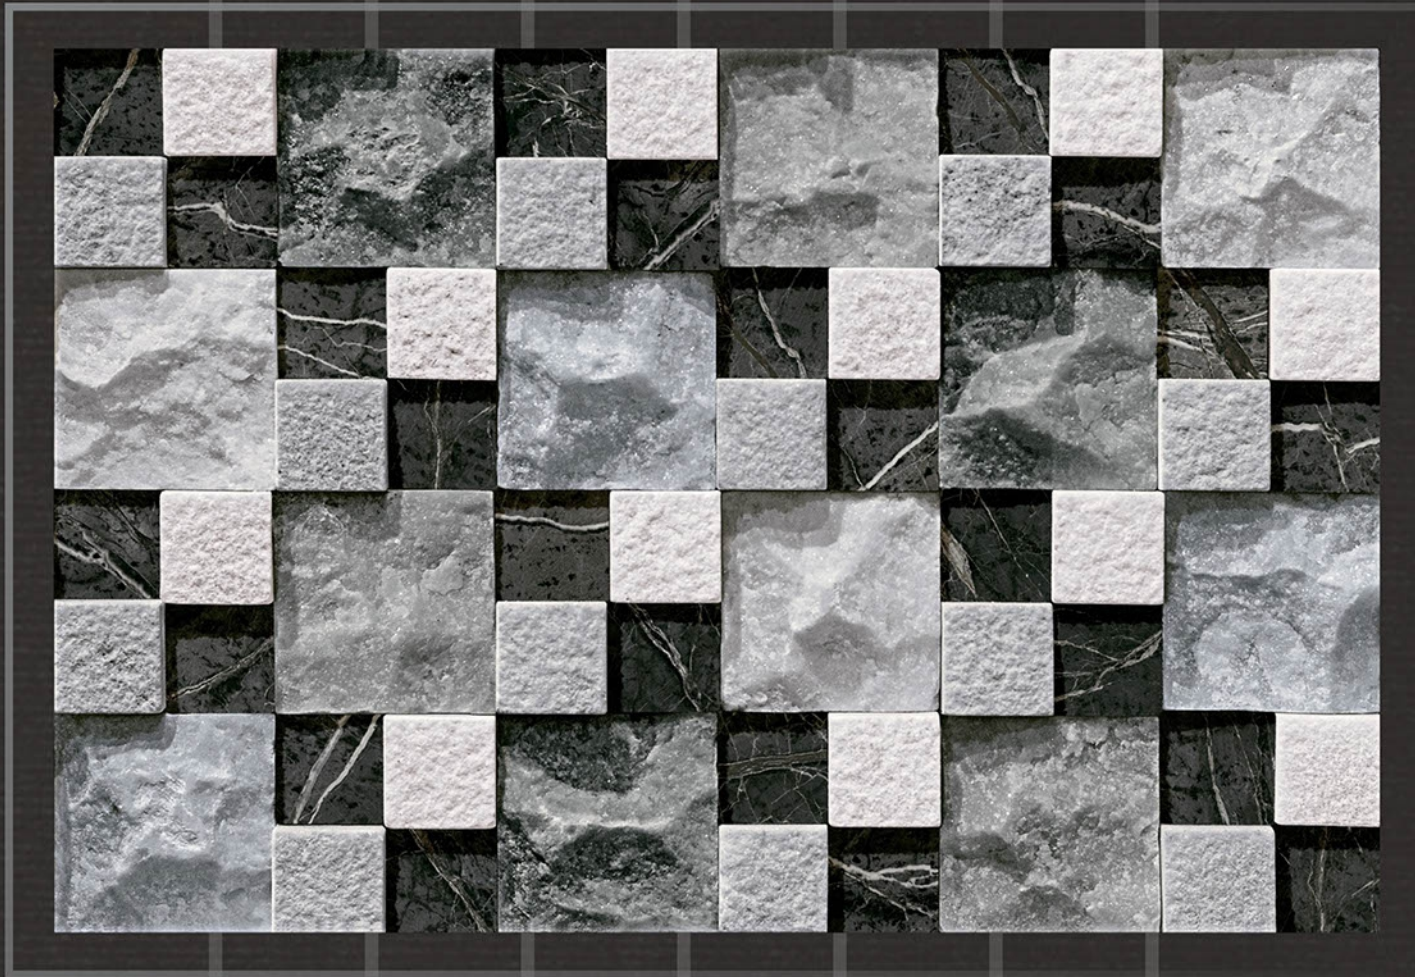

Rock_1545

30
45X
CM