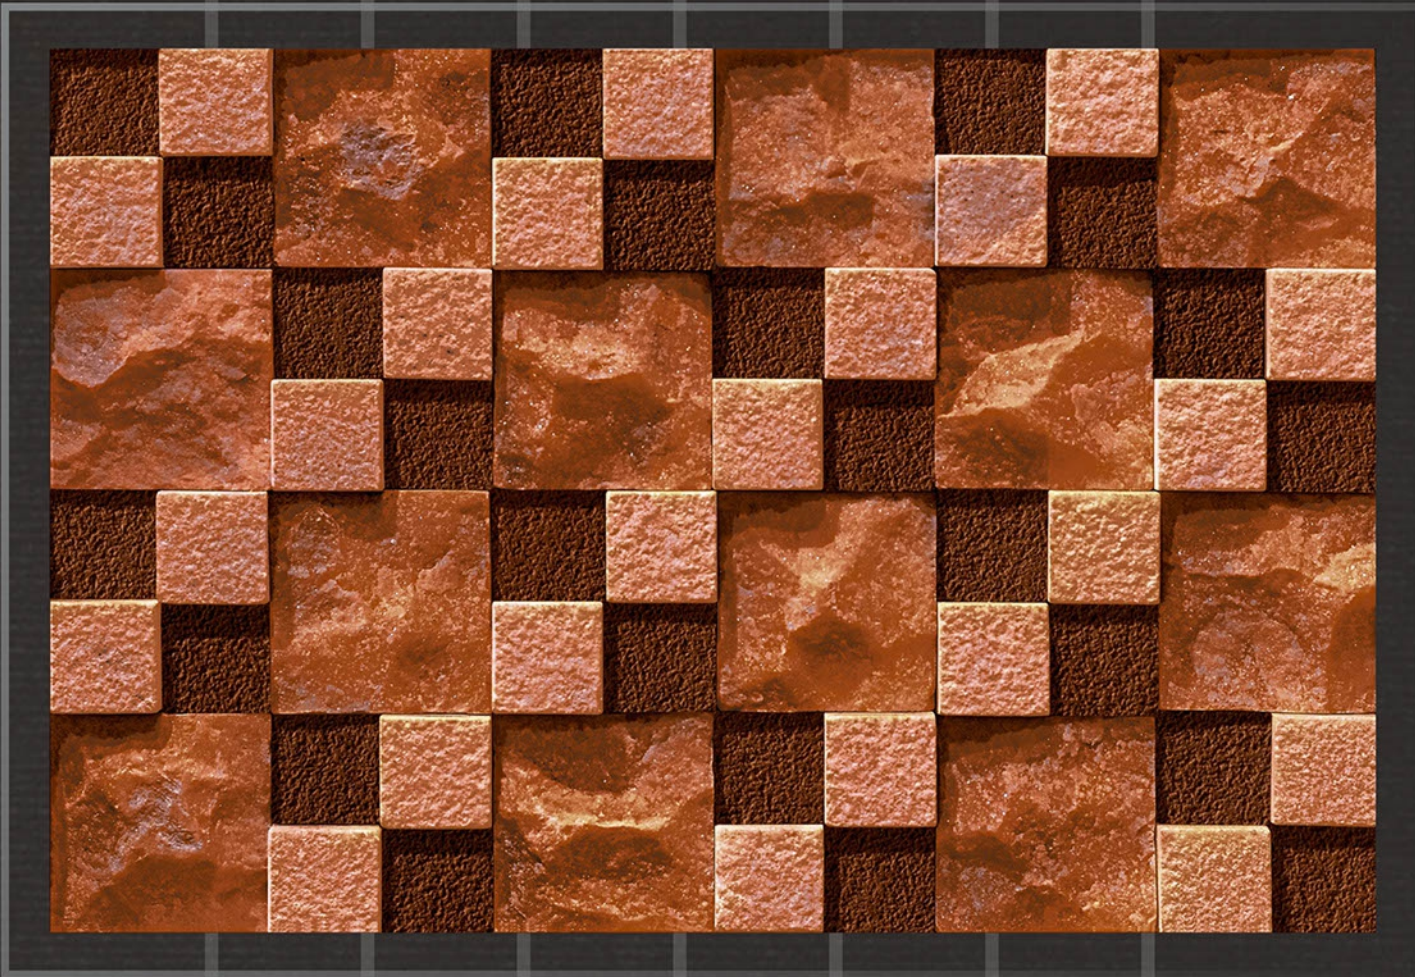

Rock_1547

30
45 X
CM

eco friendly

100% waterproof

random design

fire resistance

zero maintenance

PREVIEW
OF ROCK_1547

Rock_1548

30
45X
CM

eco friendly

100% waterproof

random design

fire resistance

zero maintenance

Rock_1549