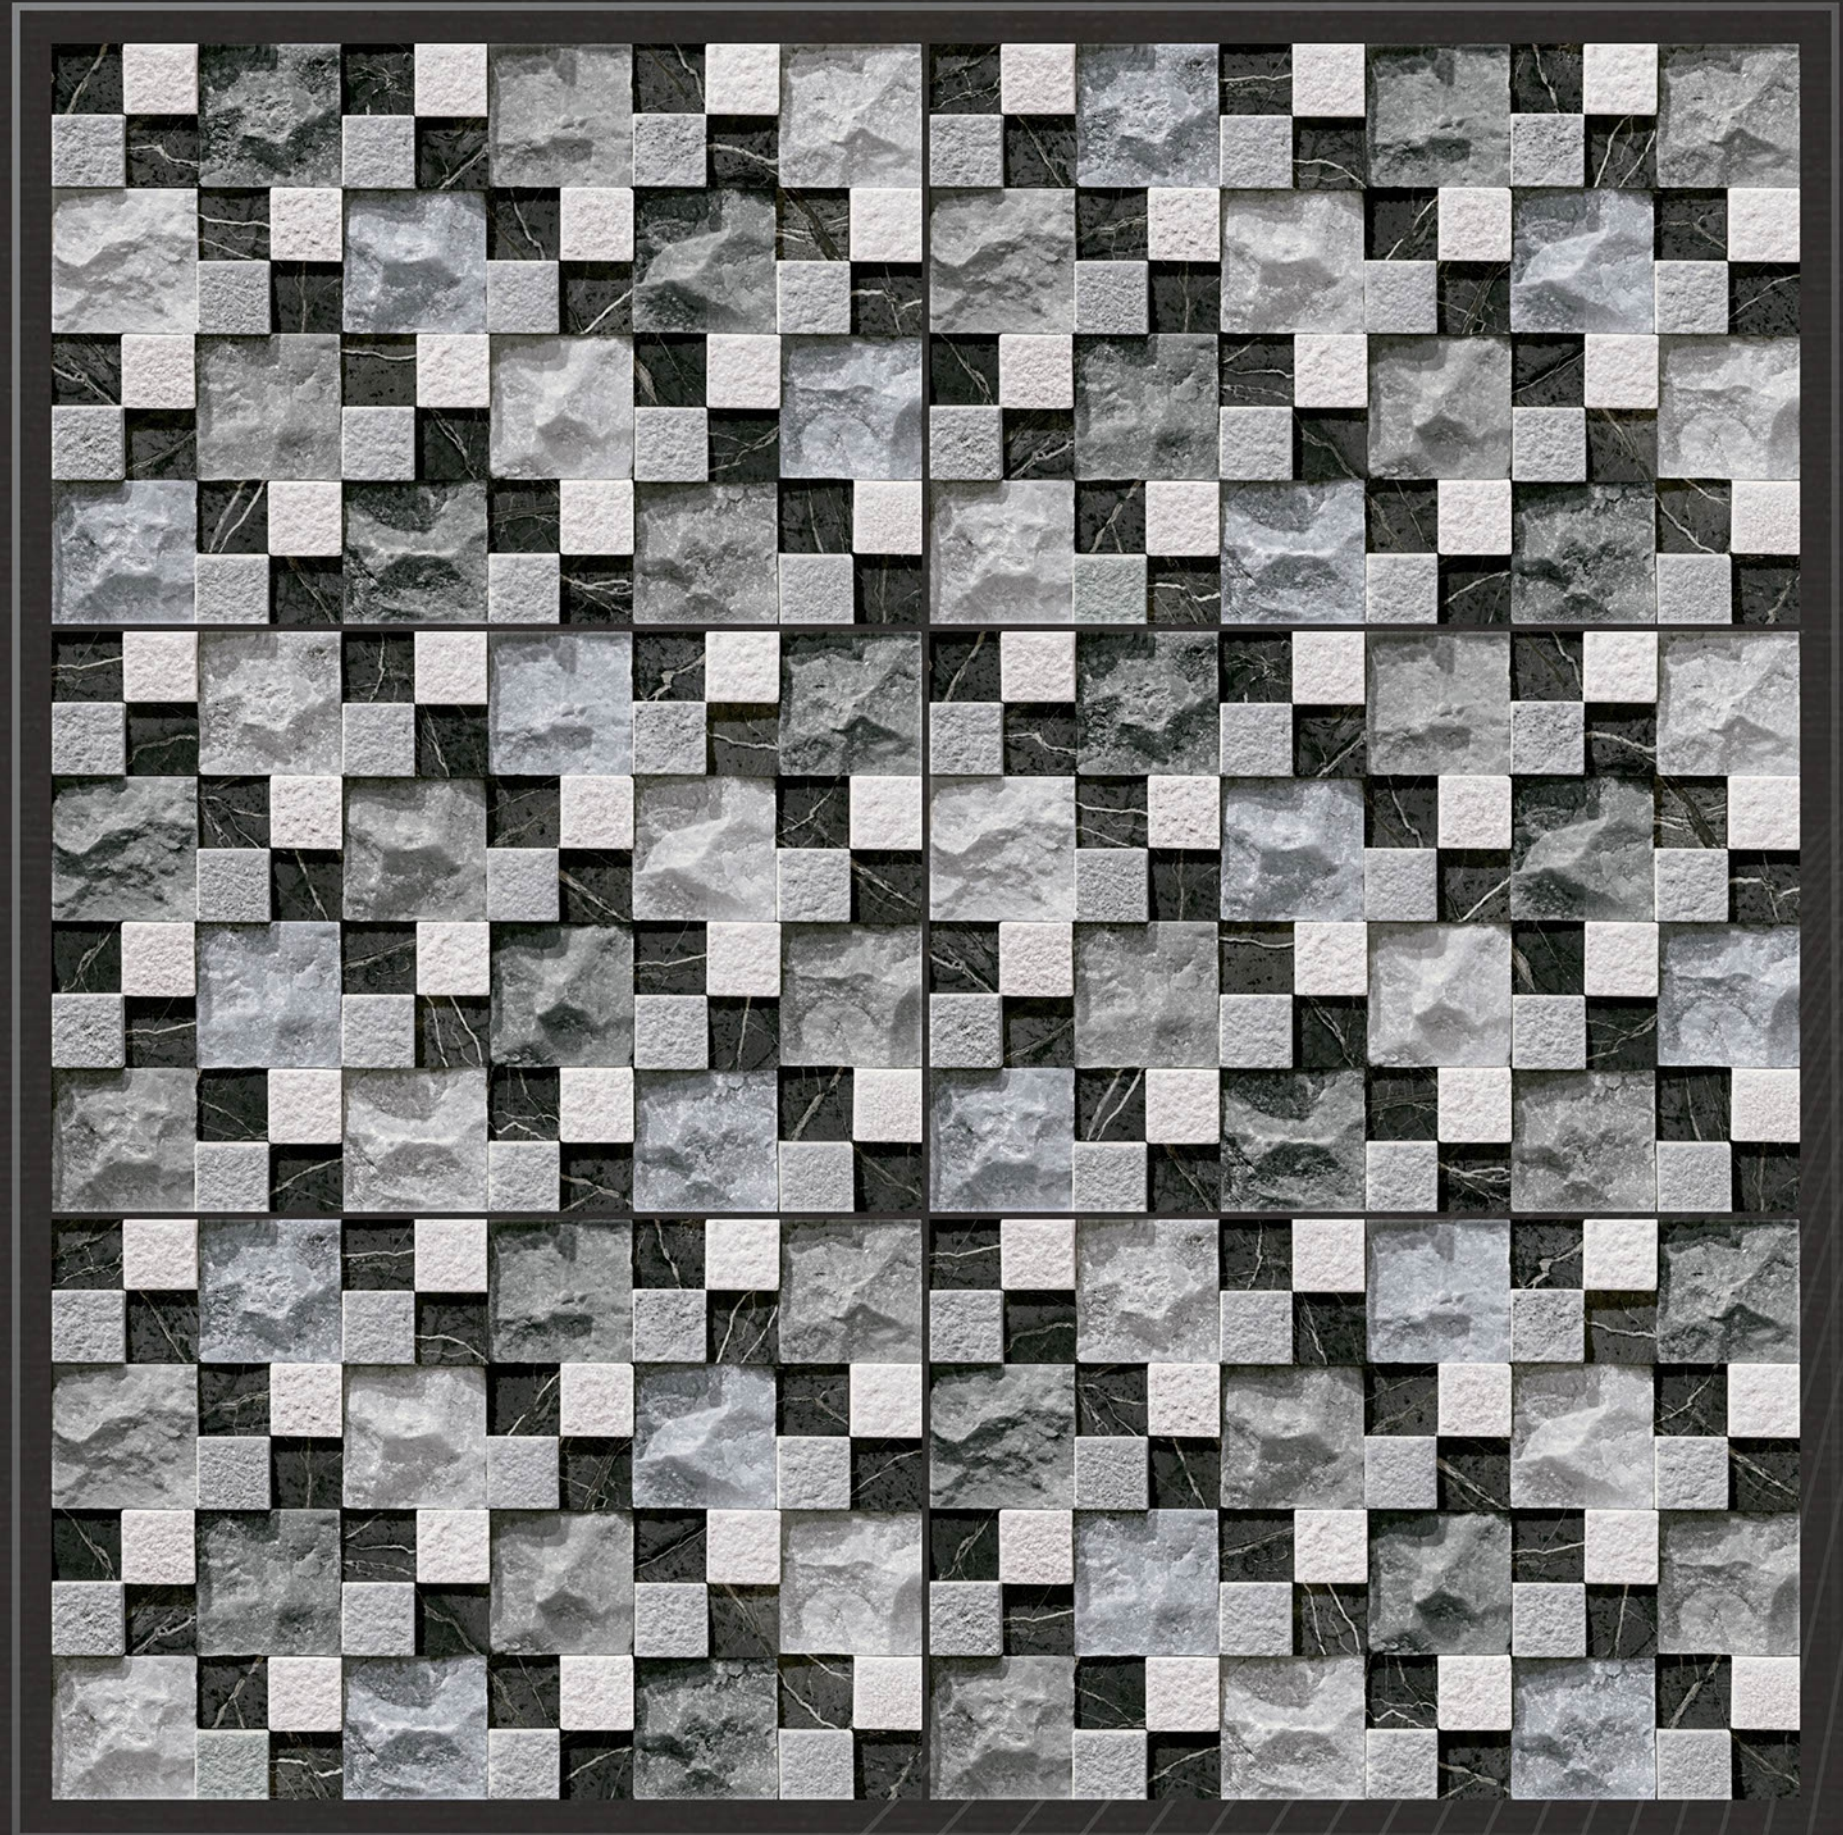

eco friendly

100% waterproof

random design

fire resistance

zero maintenance