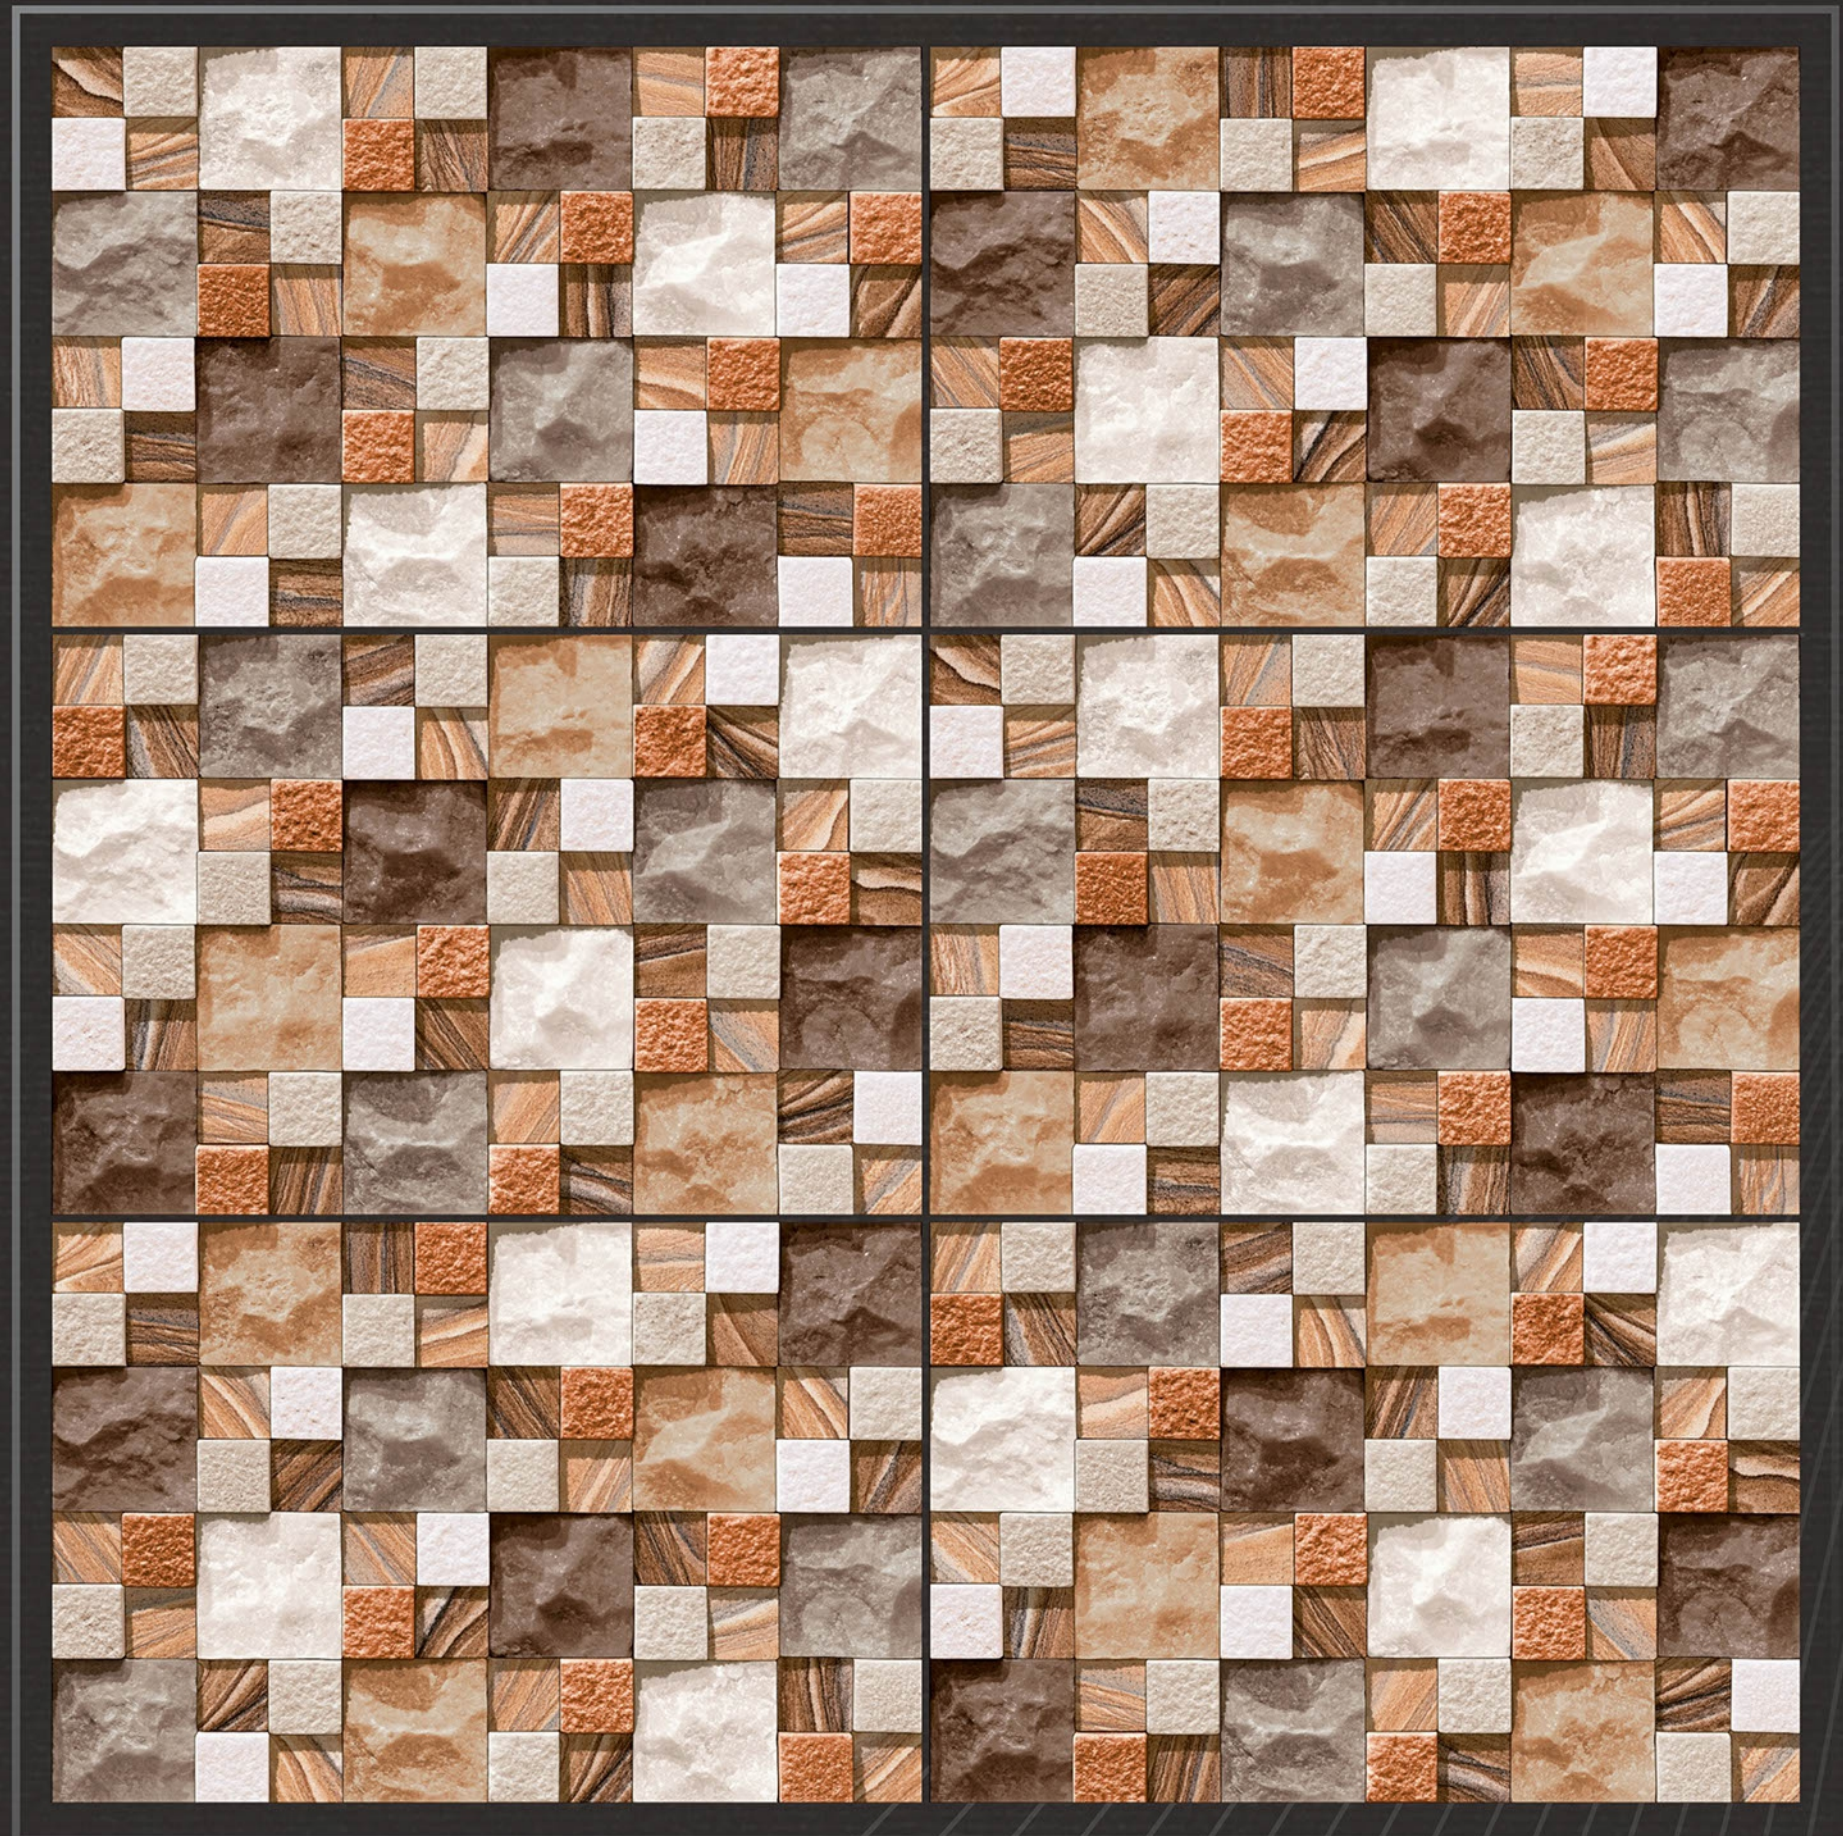

eco friendly

100% waterproof

random design

fire resistance

zero maintenance

Rock_1541

30
45x
CM

eco friendly