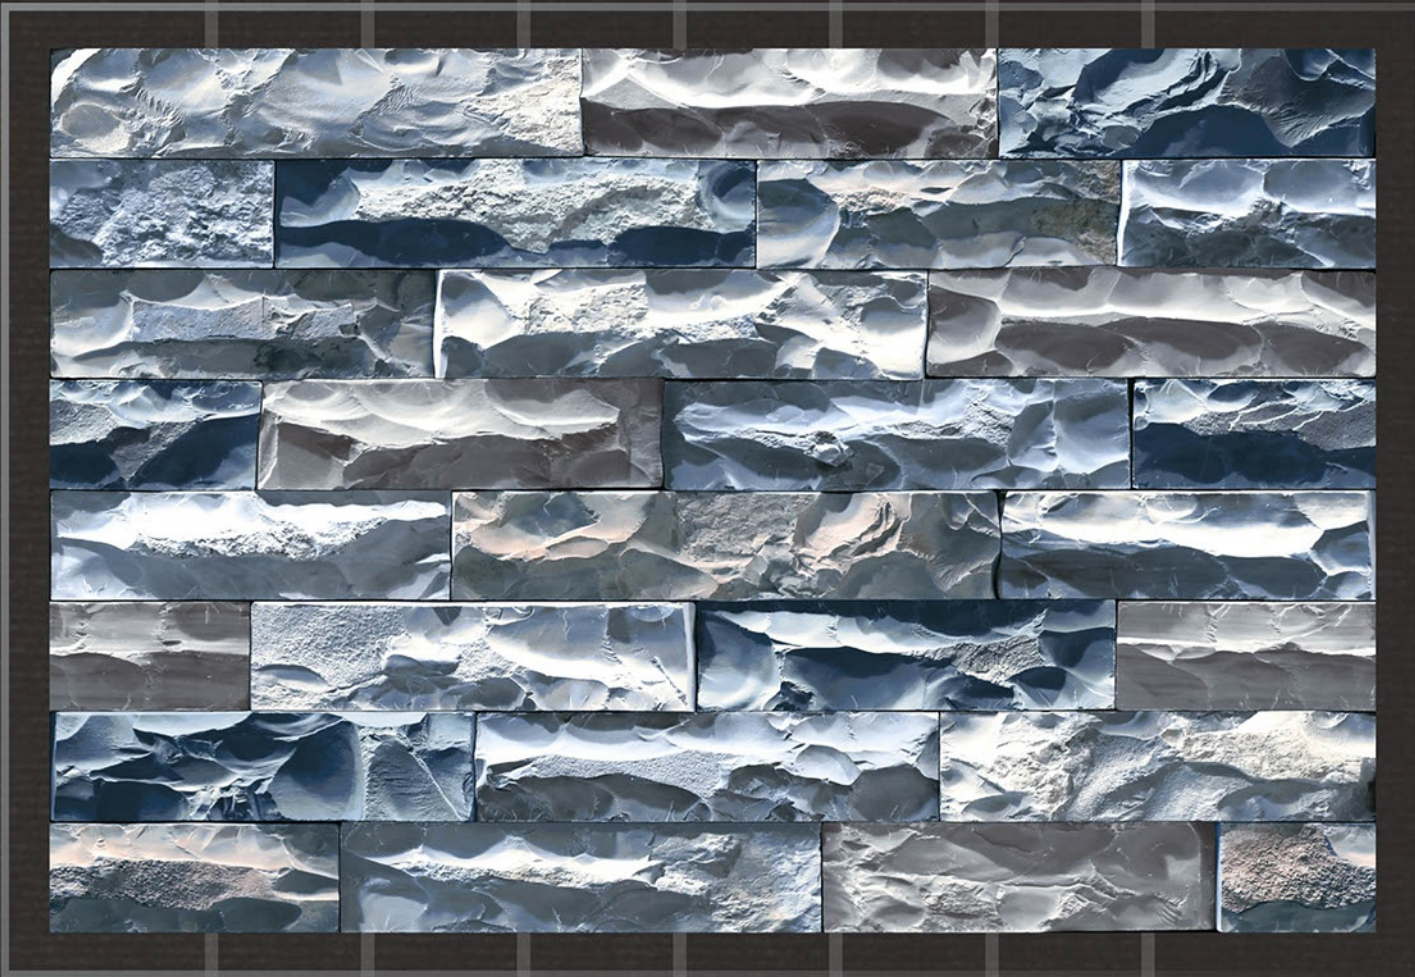

Rock_1535

30
45 X
CM