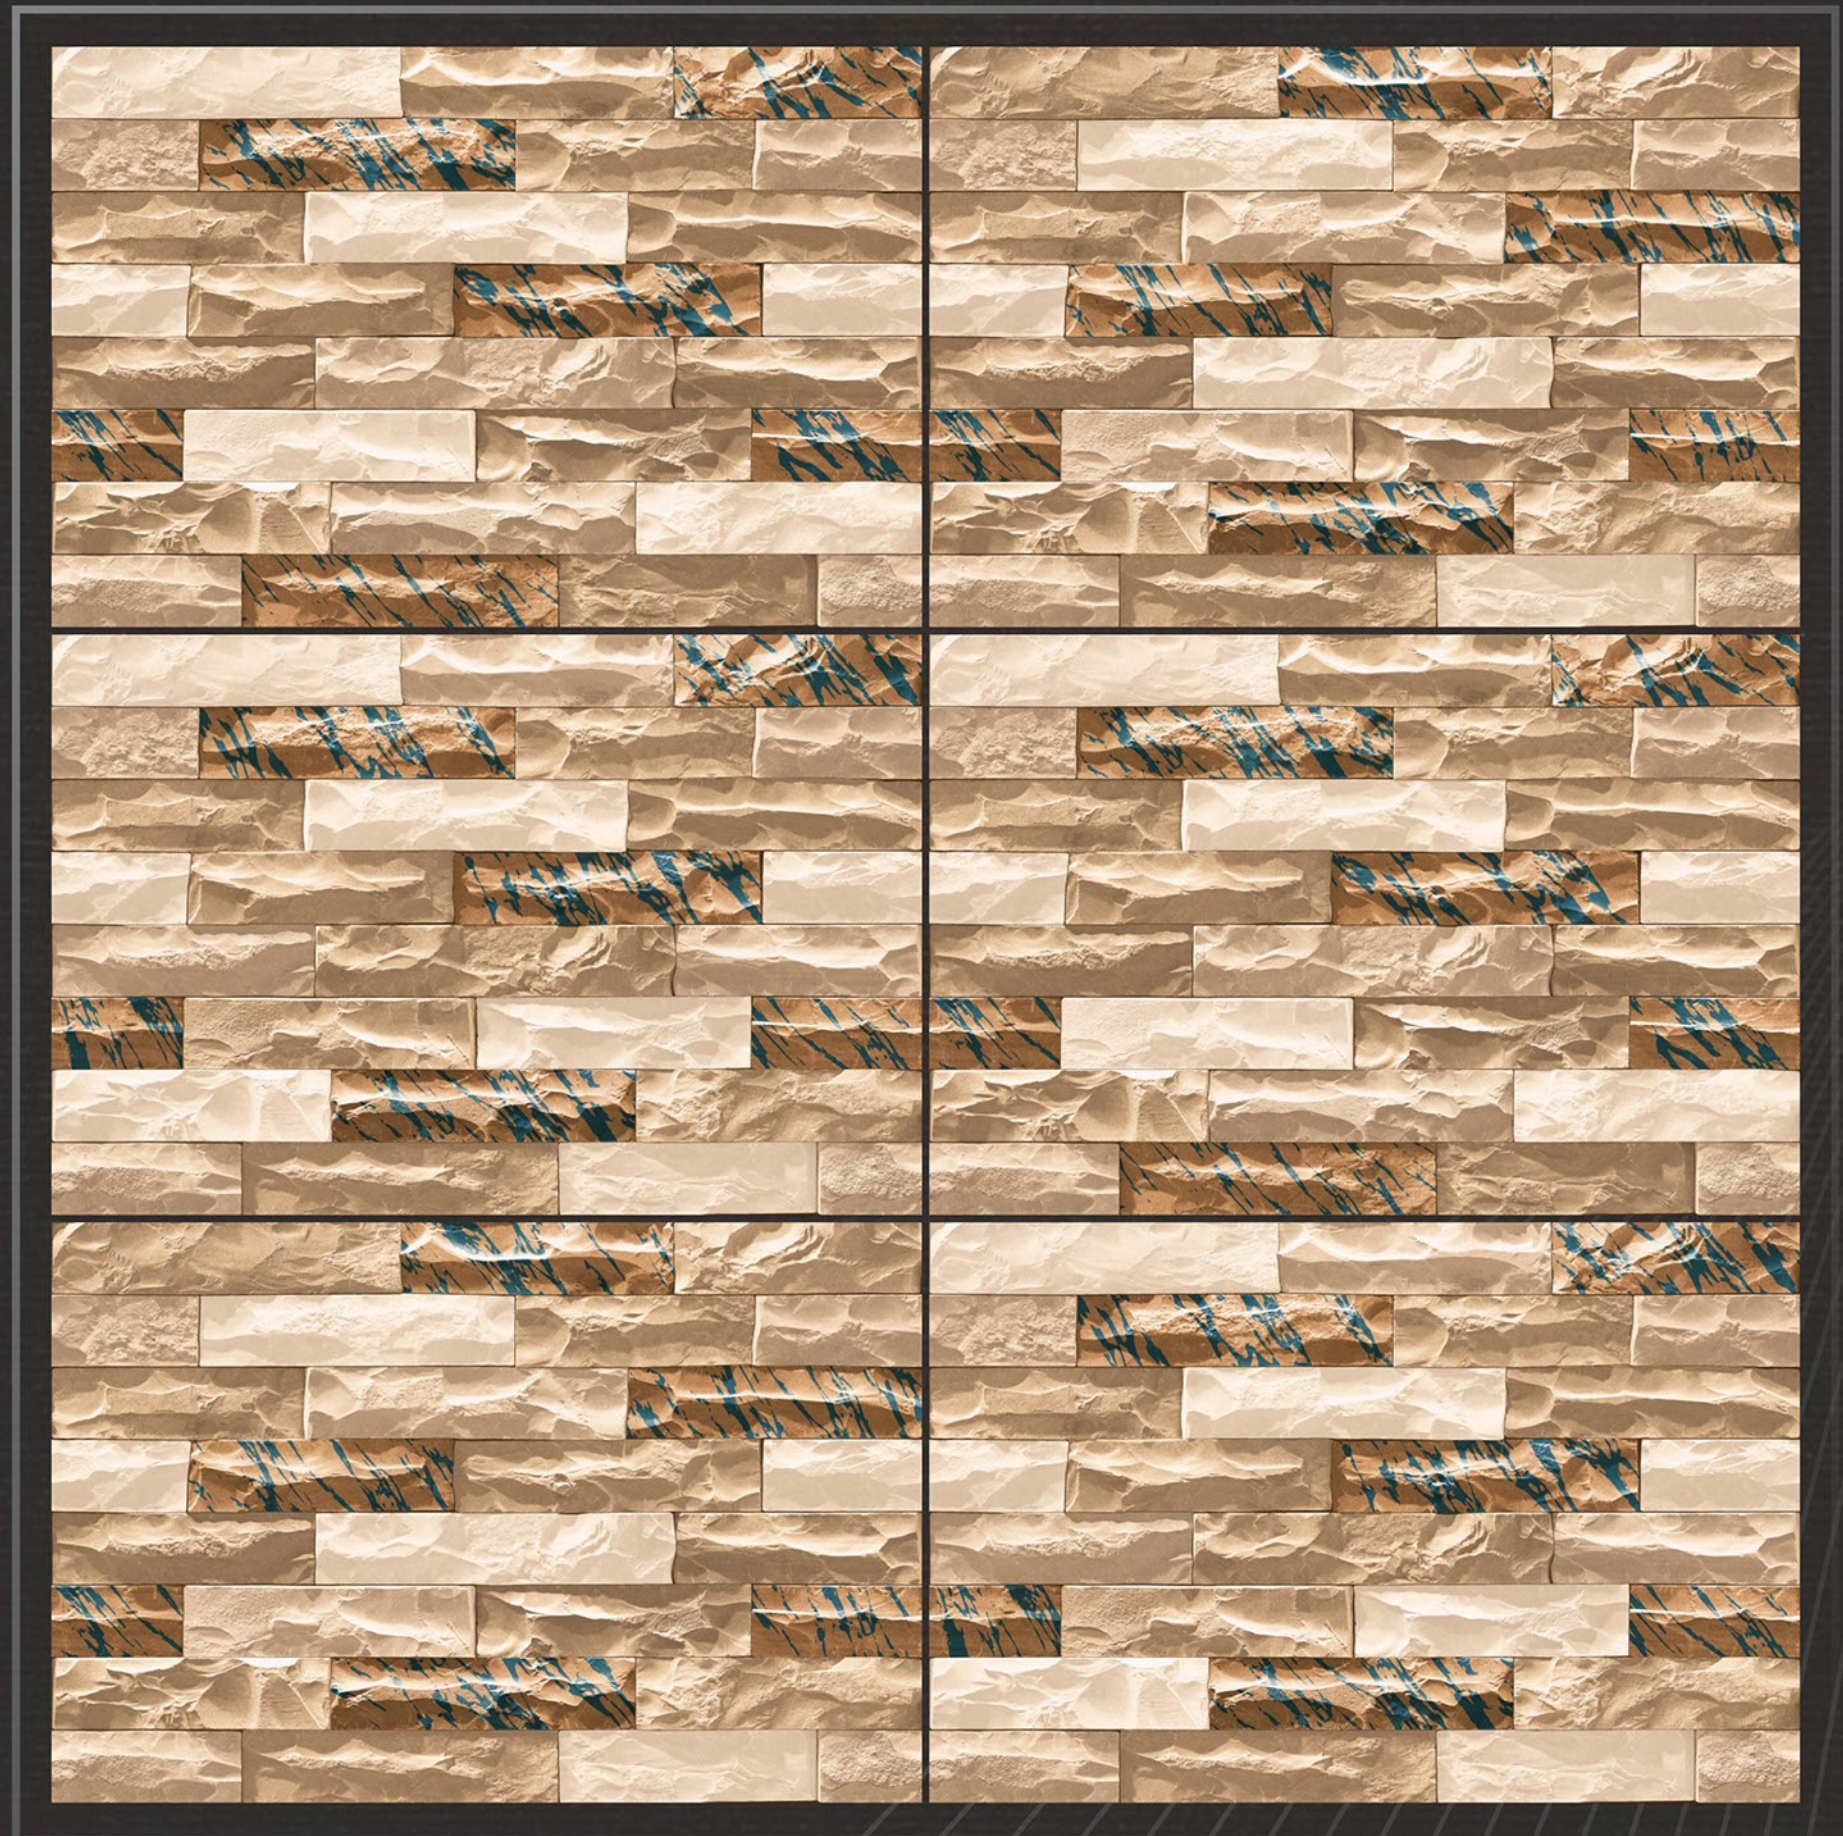

SPHERE
& CO.

HIGH DEPTH ELEVATION TILES

30
45X
CM

Rock_1531

30
45 X
CM

eco friendly

100% waterproof

random design

fire resistance

zero maintenance

Rock_1532

30
45X
CM

eco friendly

100% waterproof

random design

fire resistance

zero maintenance

Rock_1533

30
45X
CM

eco friendly

100% waterproof

random design

fire resistance

zero maintenance