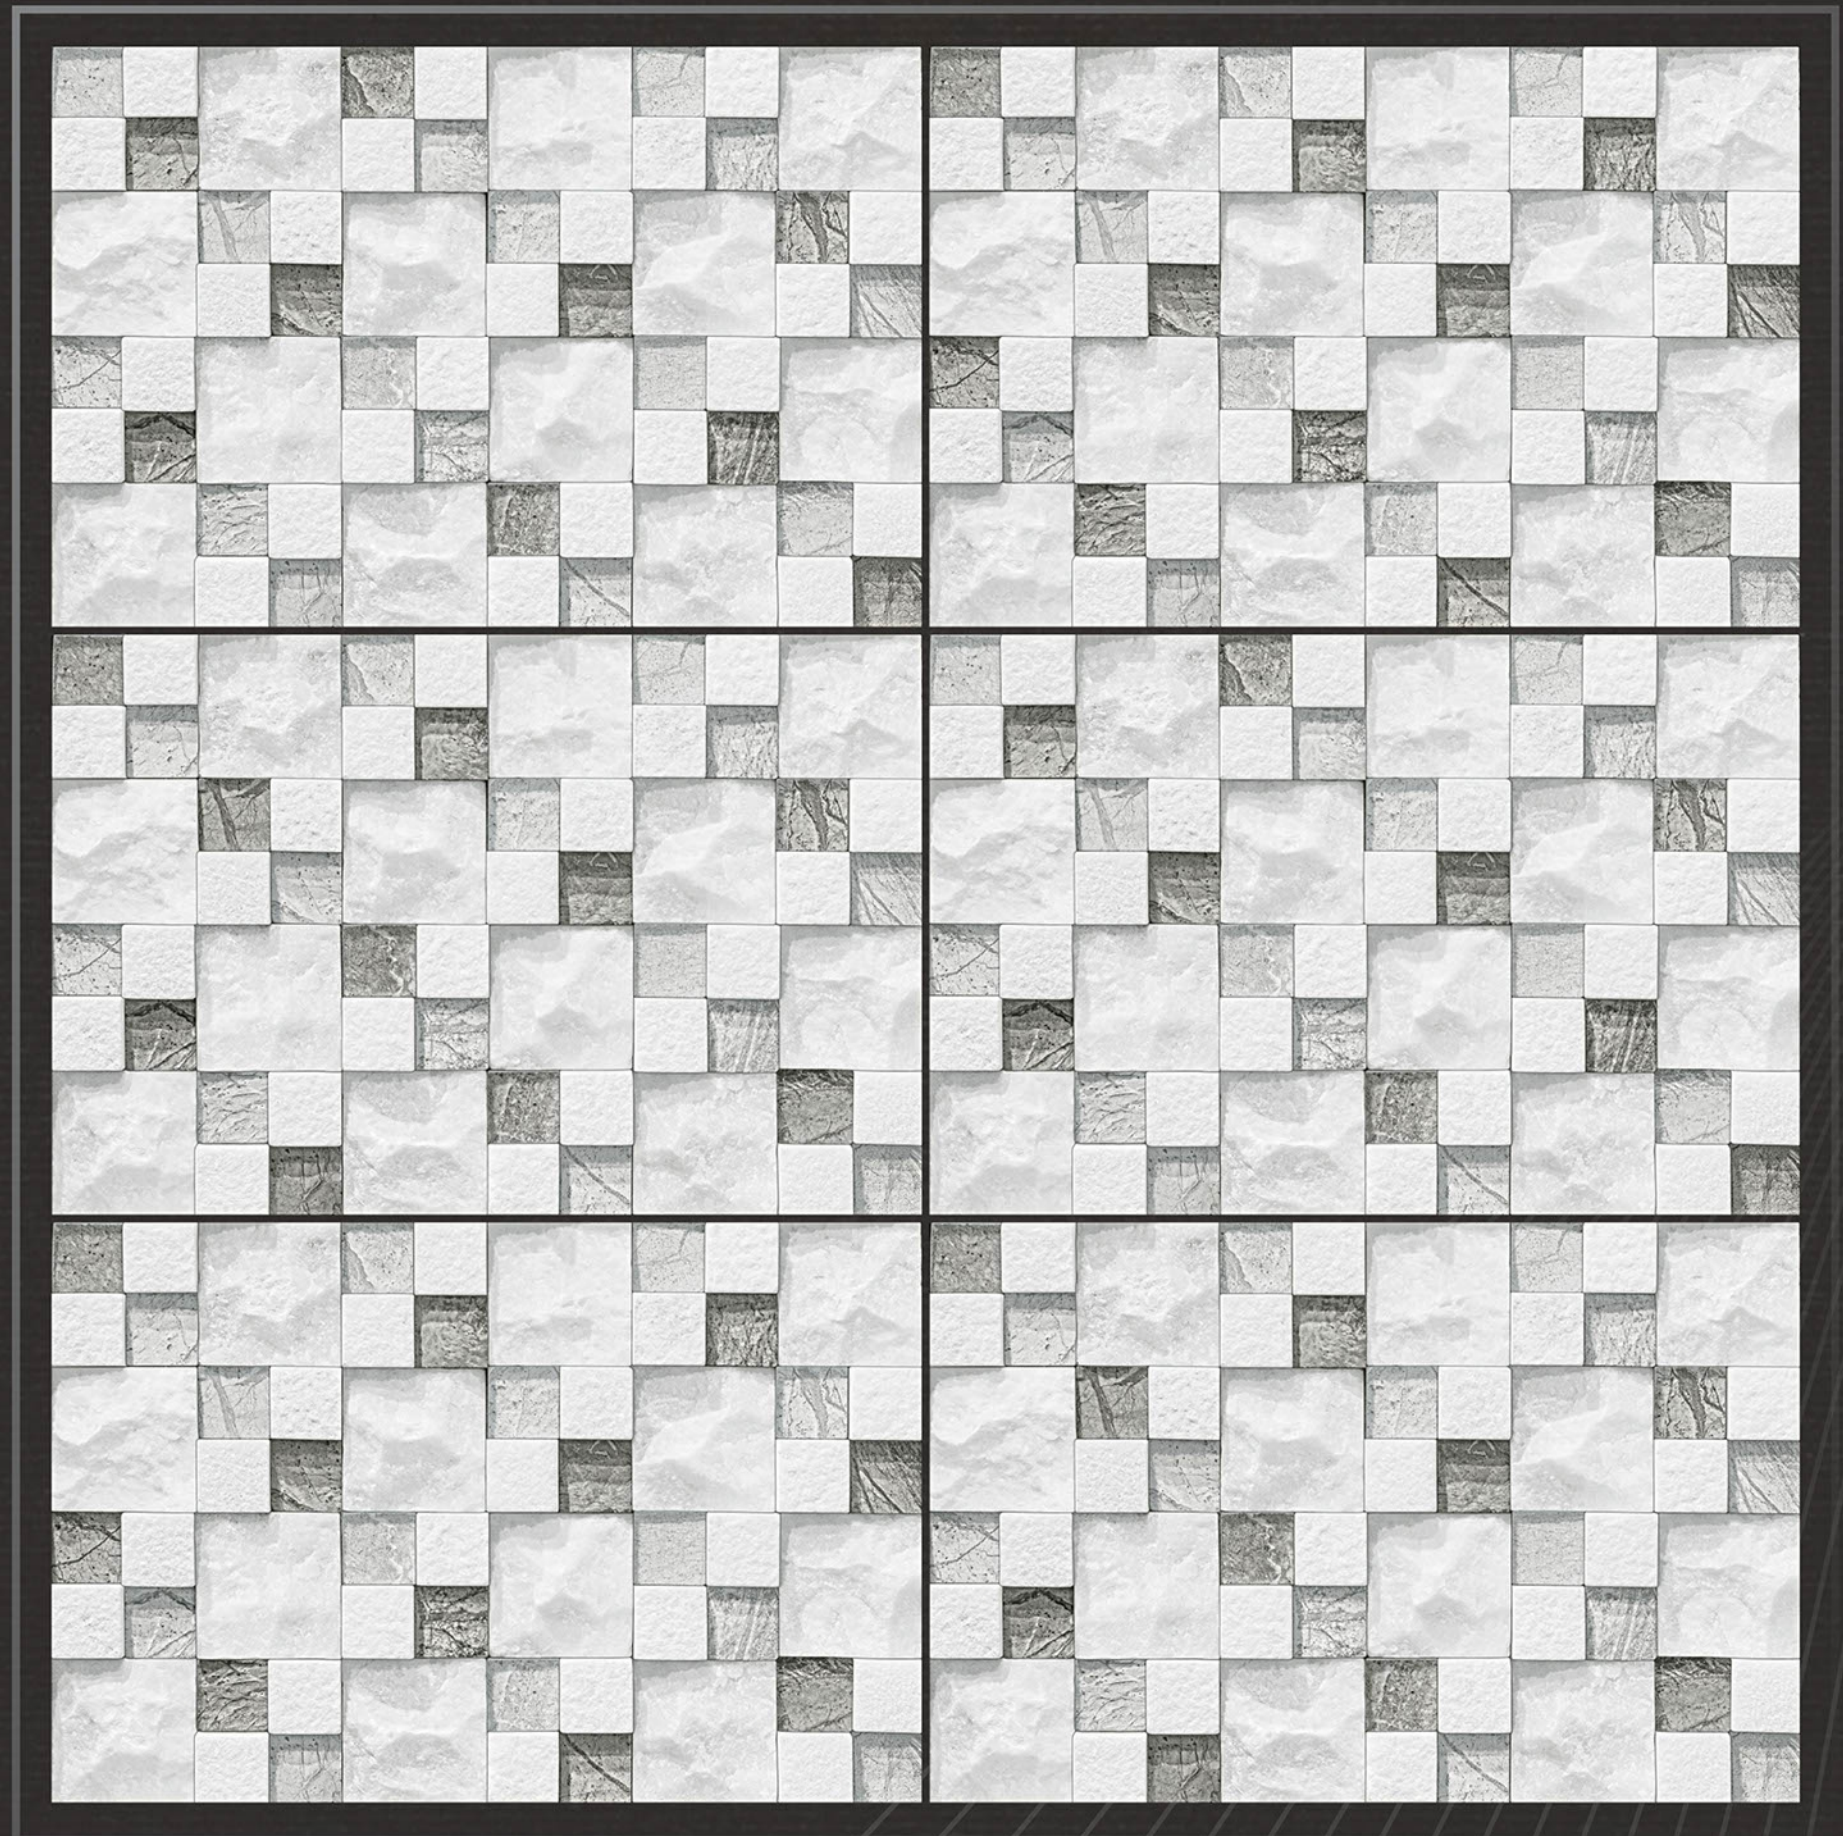

fire resistance

zero maintenance

PREVIEW
OF ROCK_1543

Rock_1544

30
45 X
CM

eco friendly

100% waterproof

random design