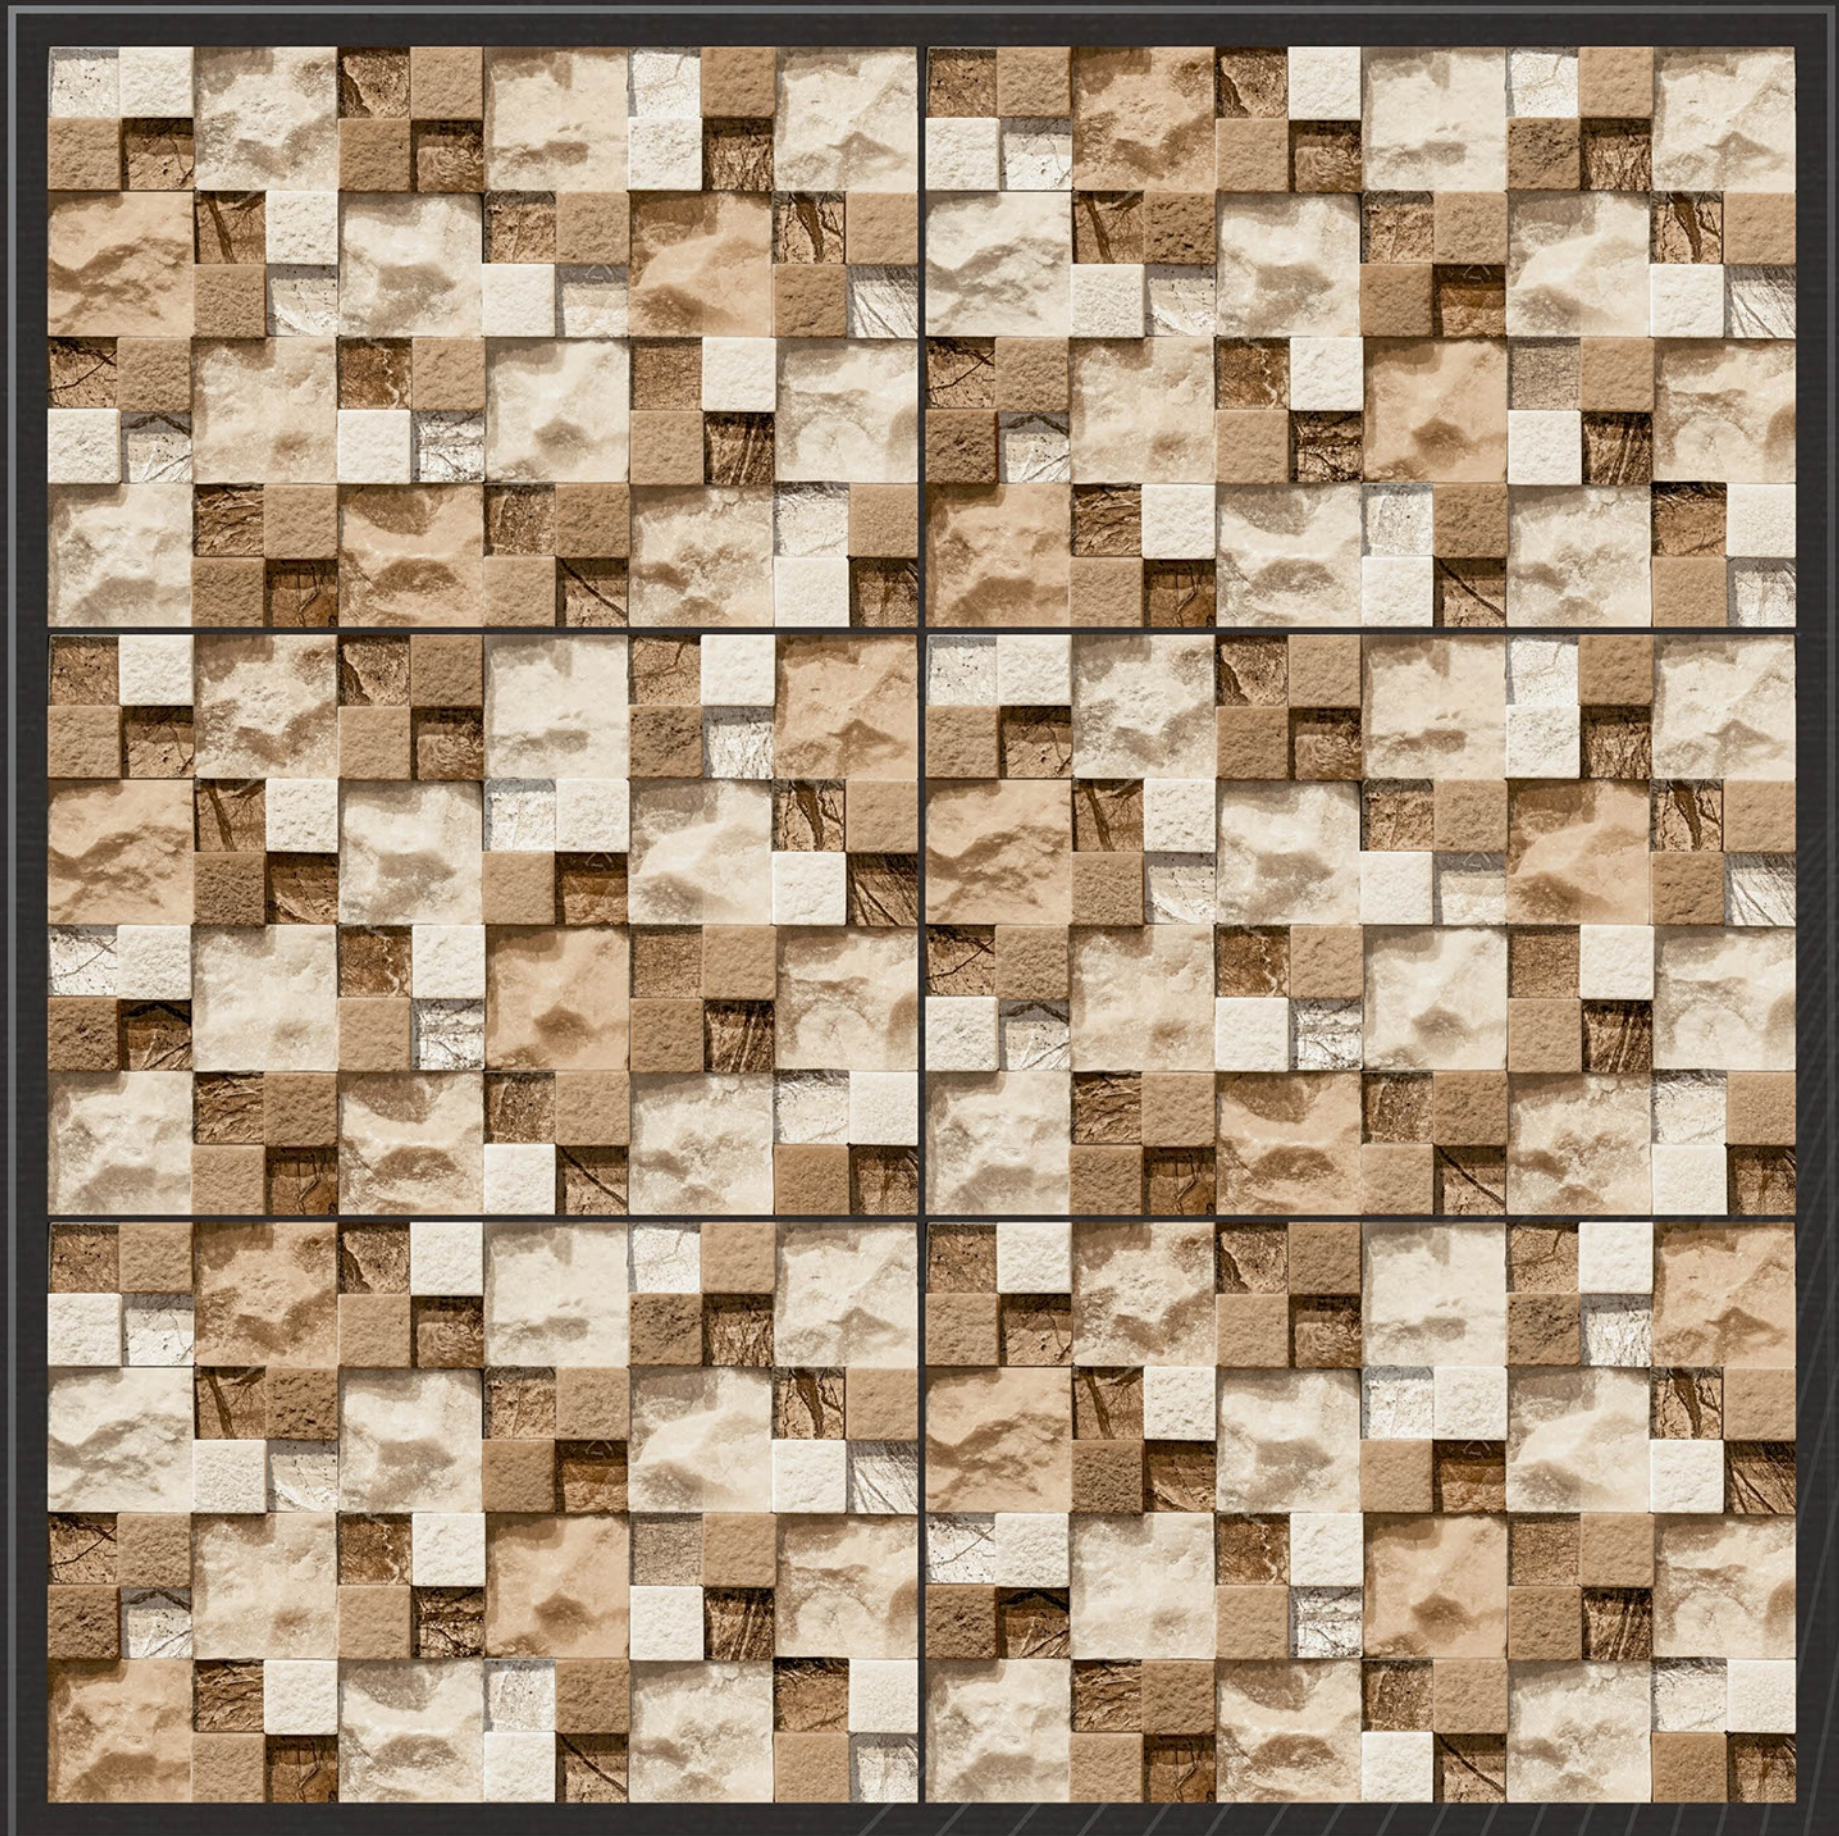

random
design

fire
resistance

zero
maintenance

Rock_1543

30
45 X
CM

eco friendly

100% waterproof

random design