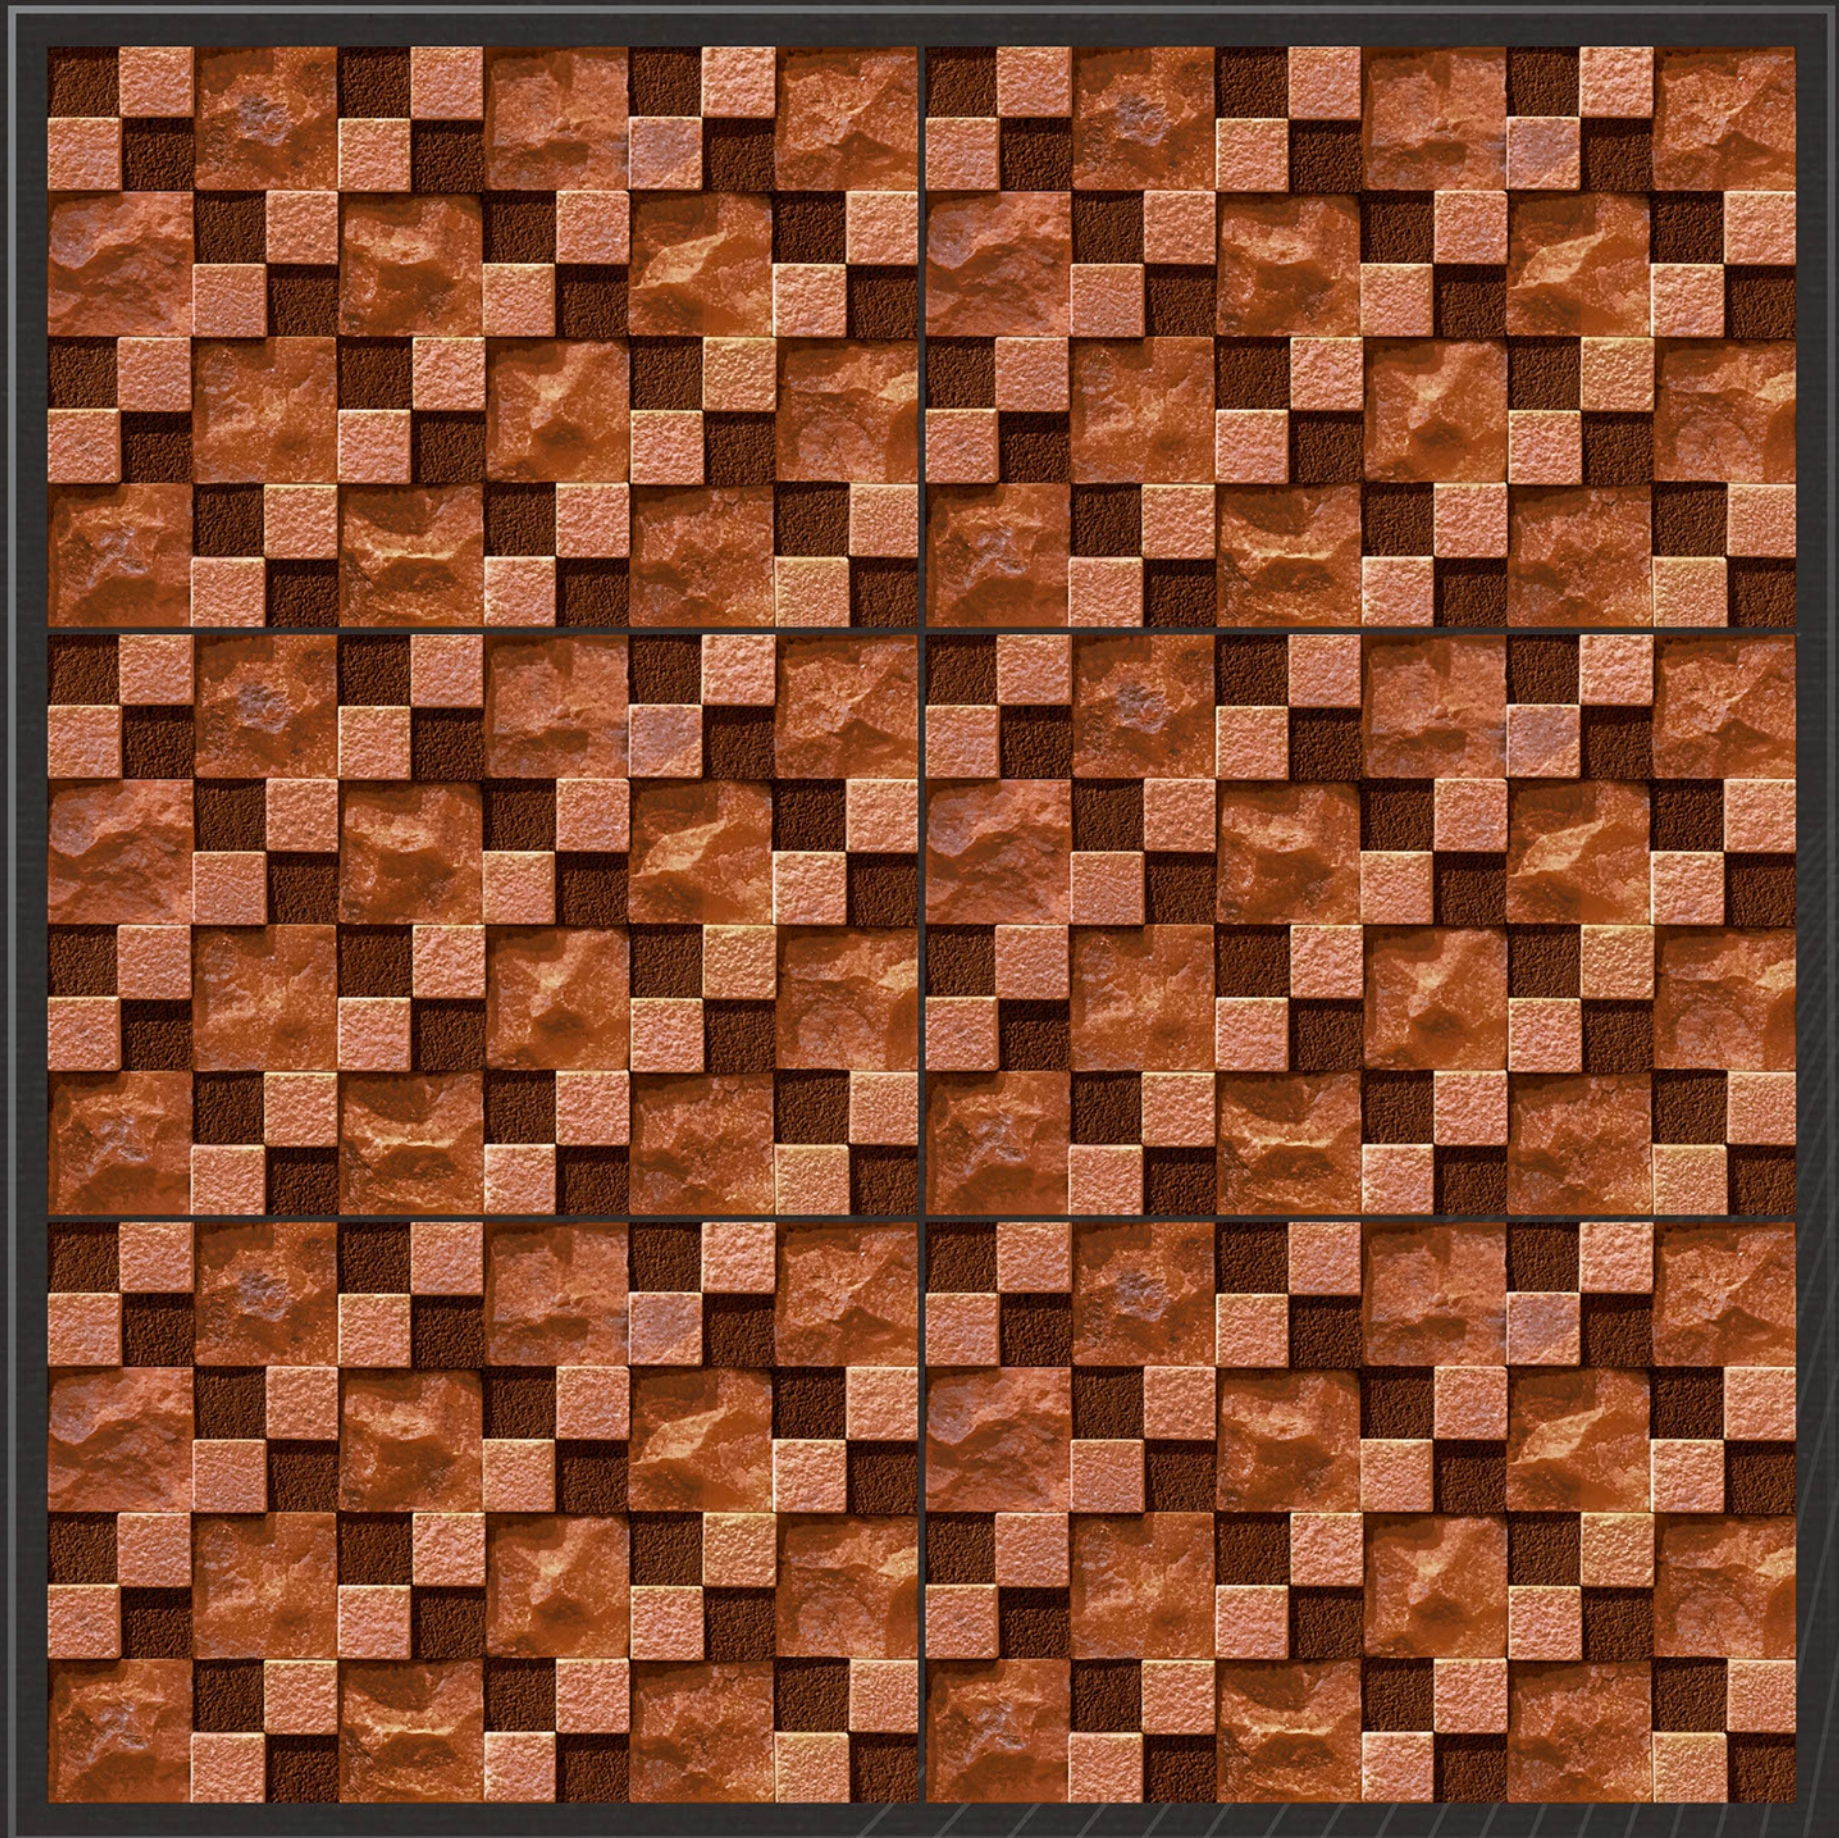

eco friendly

100% waterproof

random design

fire resistance

zero maintenance