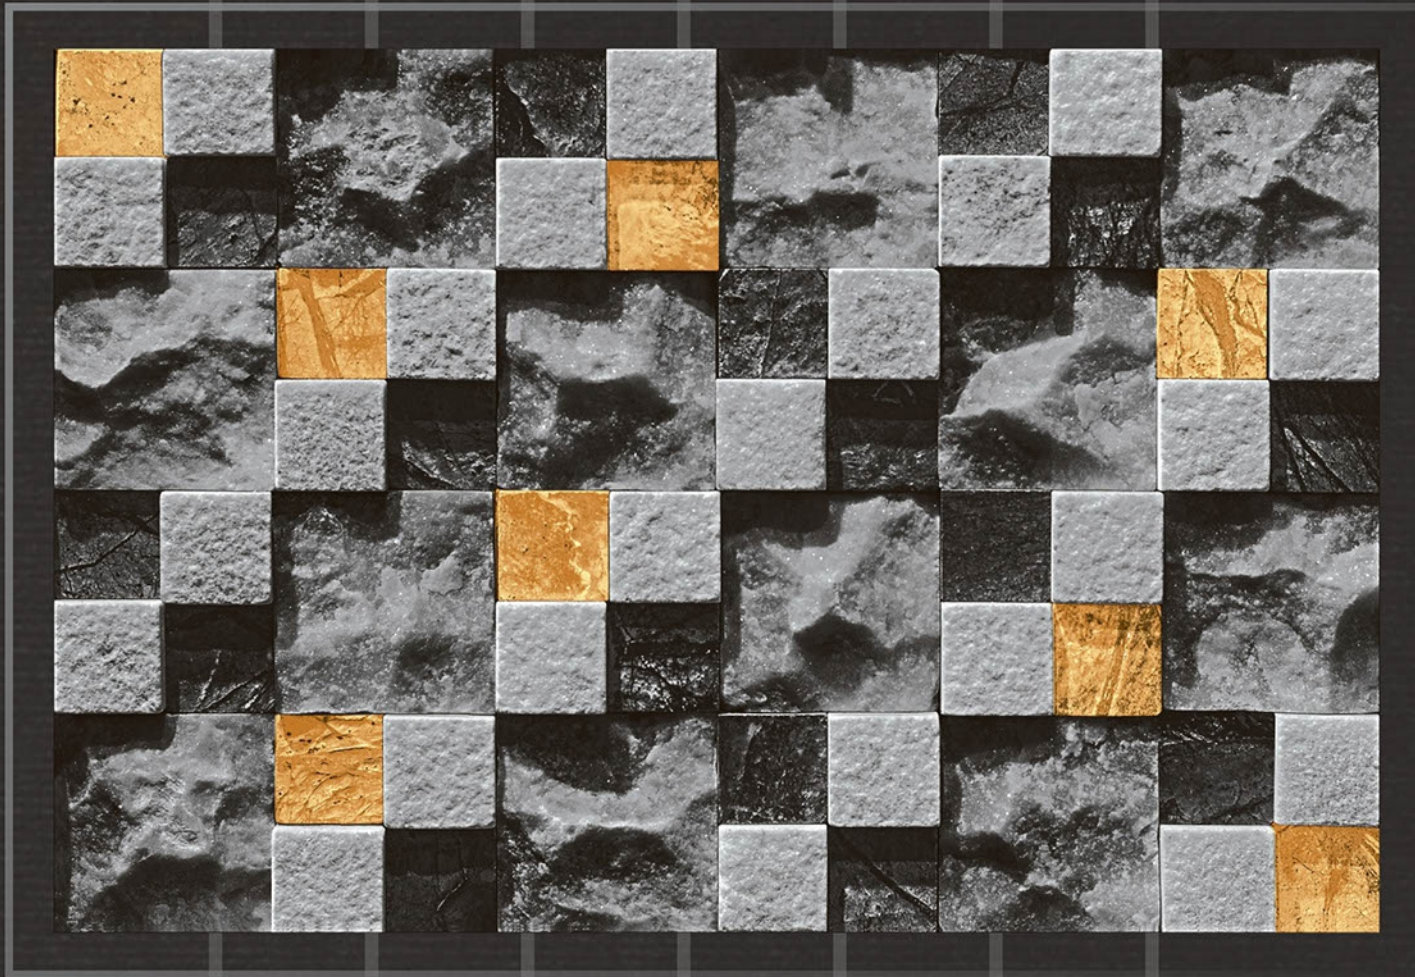

zero maintenance

Rock_1546

30
45 X
CM

eco friendly

100% waterproof

random design

fire resistance

zero maintenance