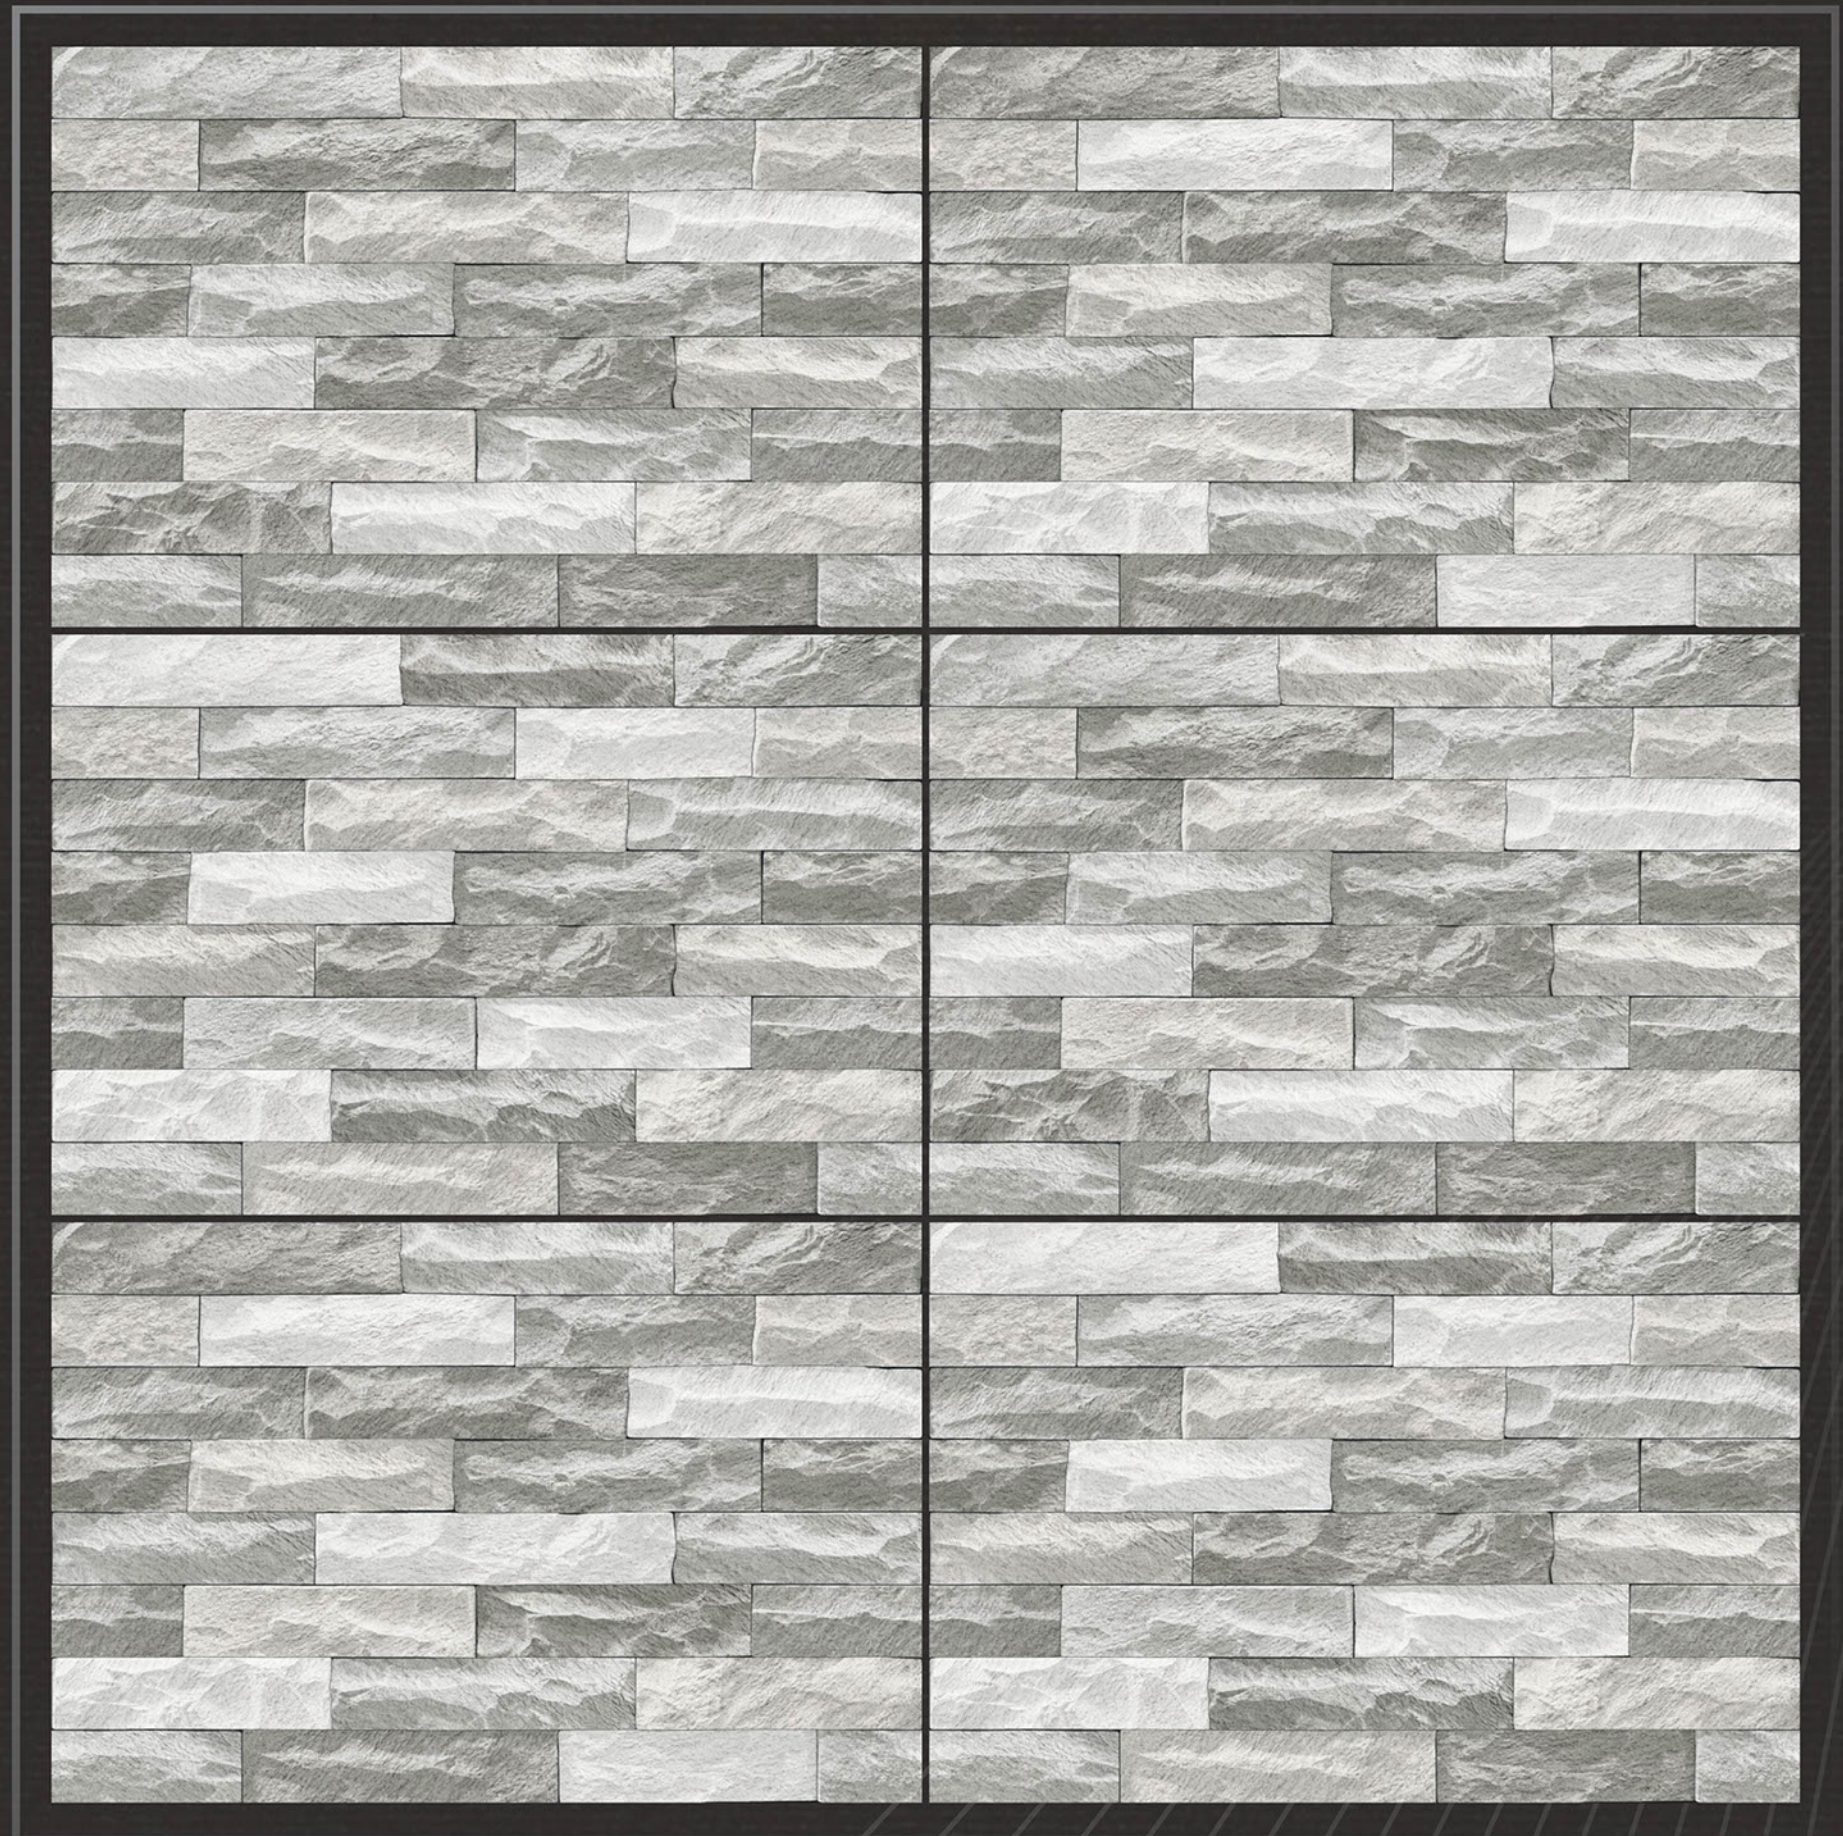

30
45 X
CM

eco friendly

100% waterproof

random design

fire resistance

zero maintenance

Rock_1538

30
45X
CM