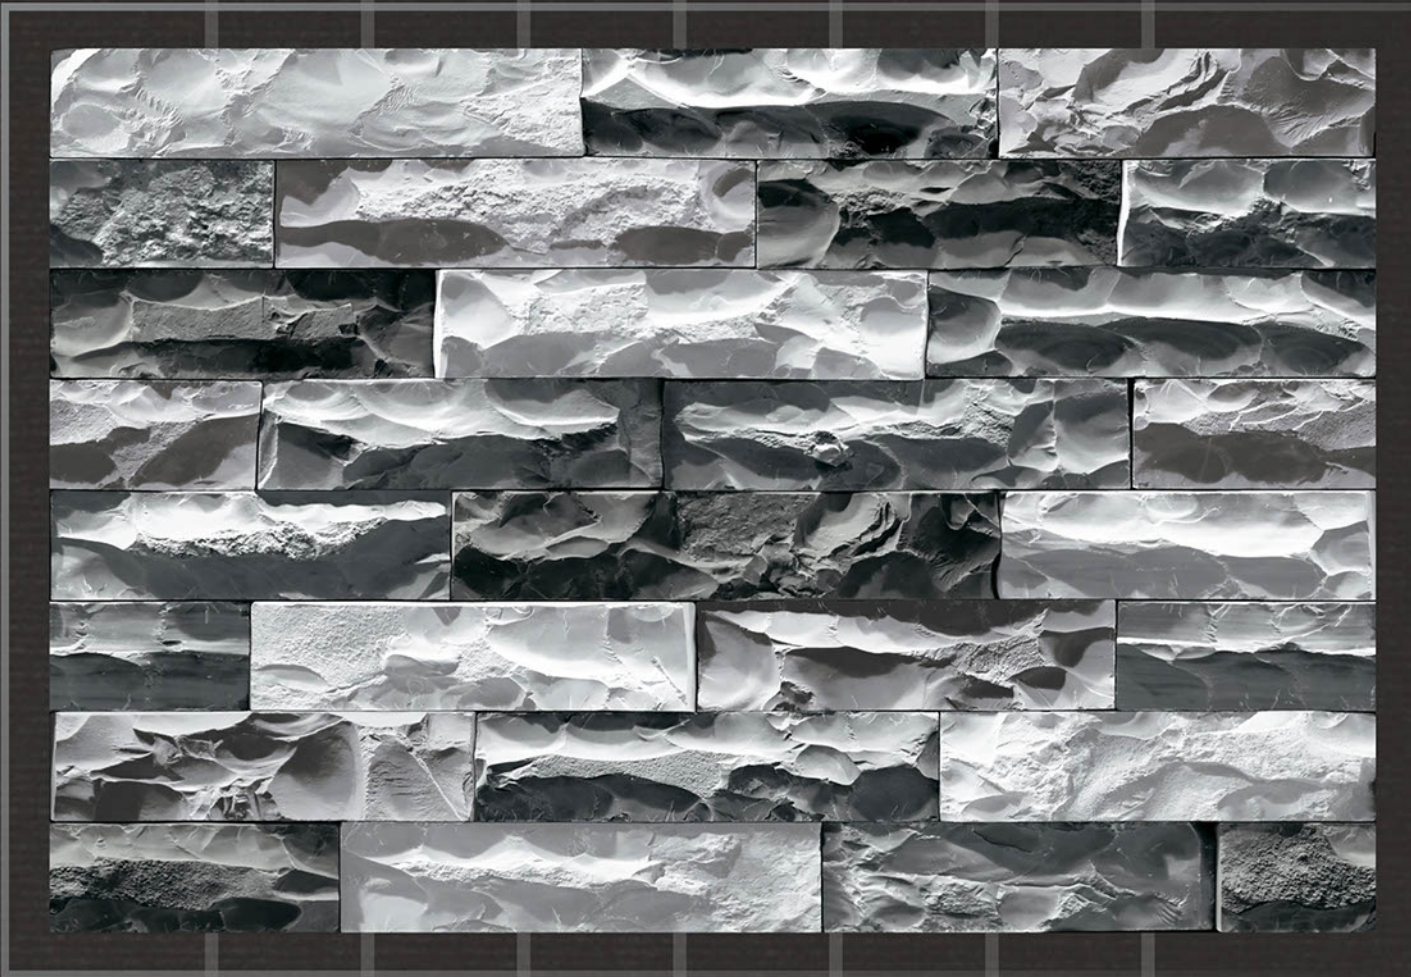

Rock_1534

30
45X
CM