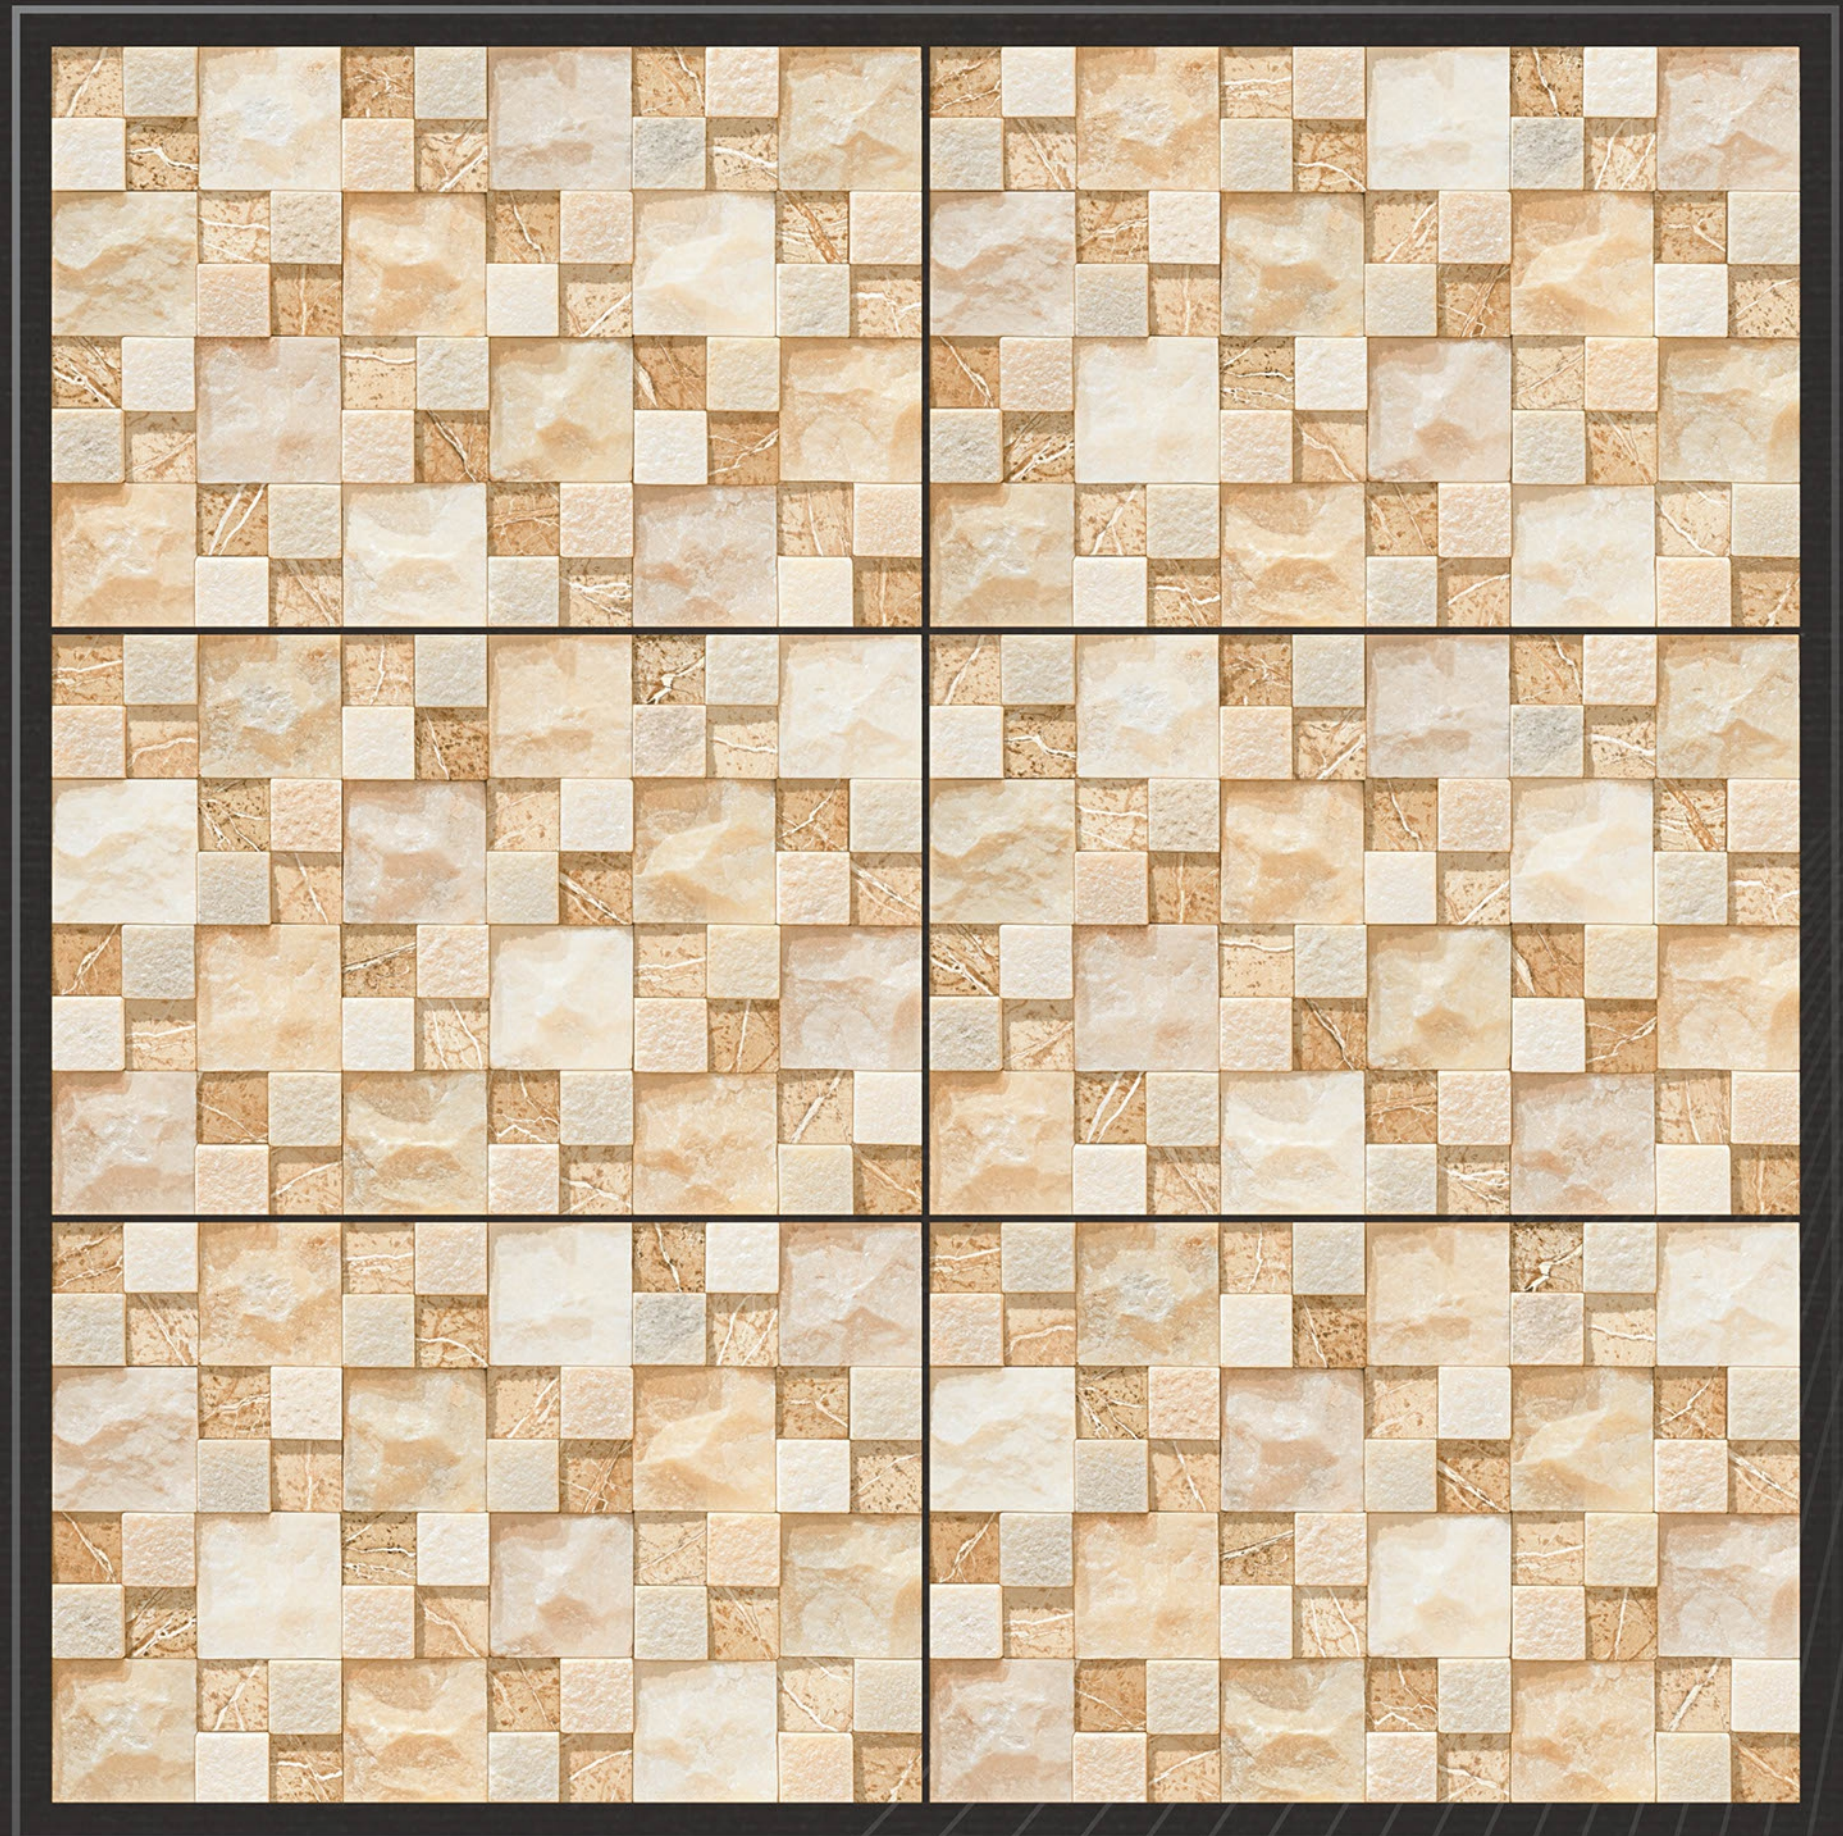

100% waterproof

random design

fire resistance

zero maintenance

Rock_1542

30
45 X
CM

eco
friendly

100%
waterproof