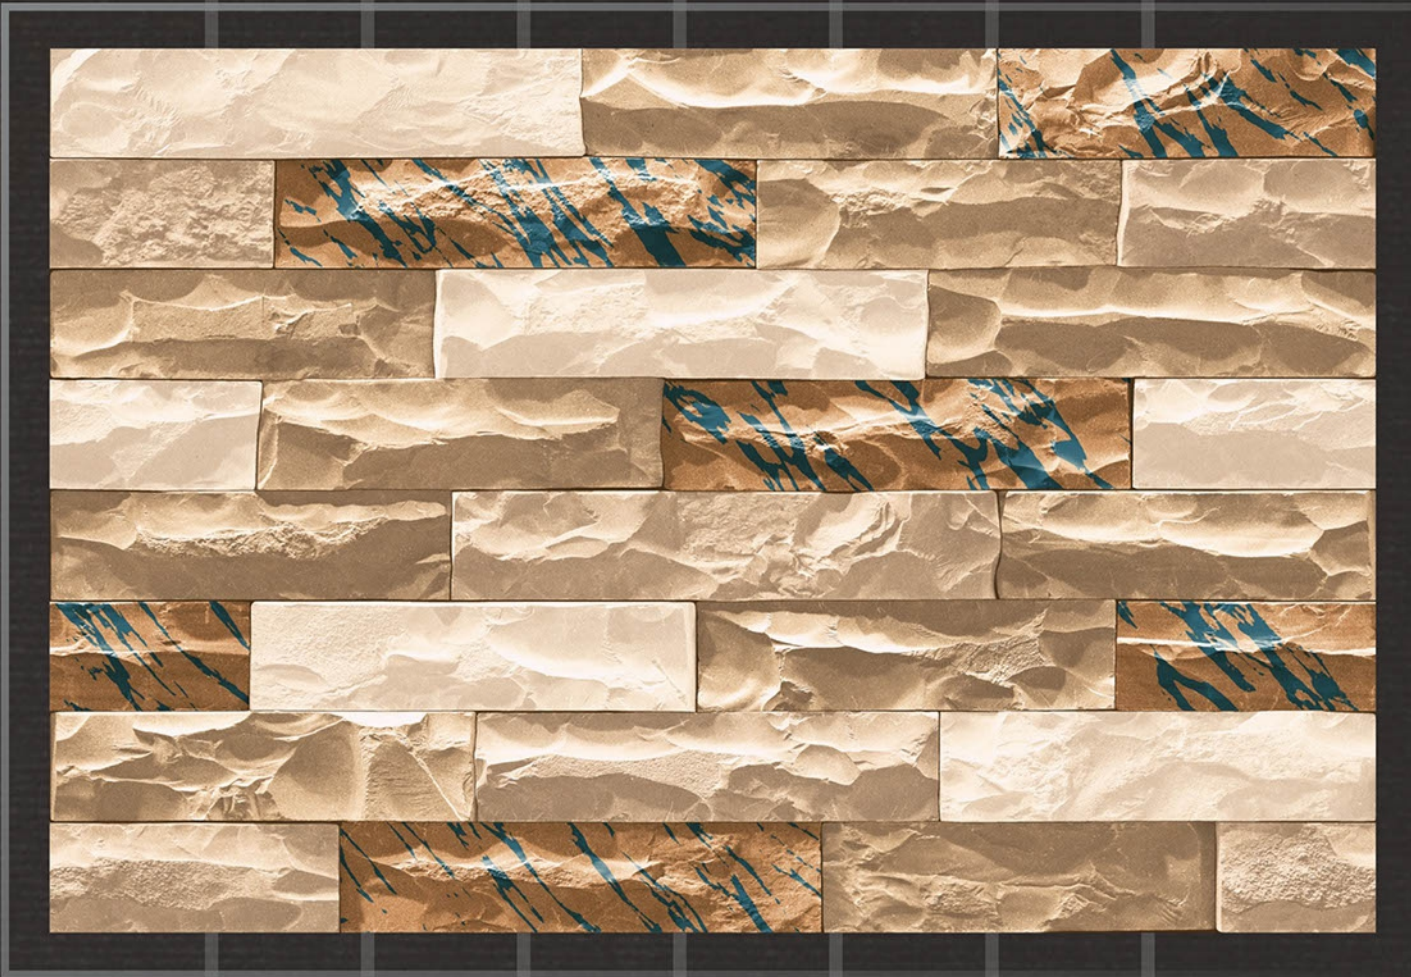

SPHERE
& CO.

HIGH DEPTH ELEVATION TILES

30
45X
CM

Rock_1531

30
45 X
CM

eco friendly

100% waterproof

random design

fire resistance

zero maintenance

Rock_1532

30
45X
CM

eco friendly

100% waterproof

random design

fire resistance

zero maintenance

Rock_1533

30
45X
CM

eco friendly

100% waterproof

random design

fire resistance

zero maintenance