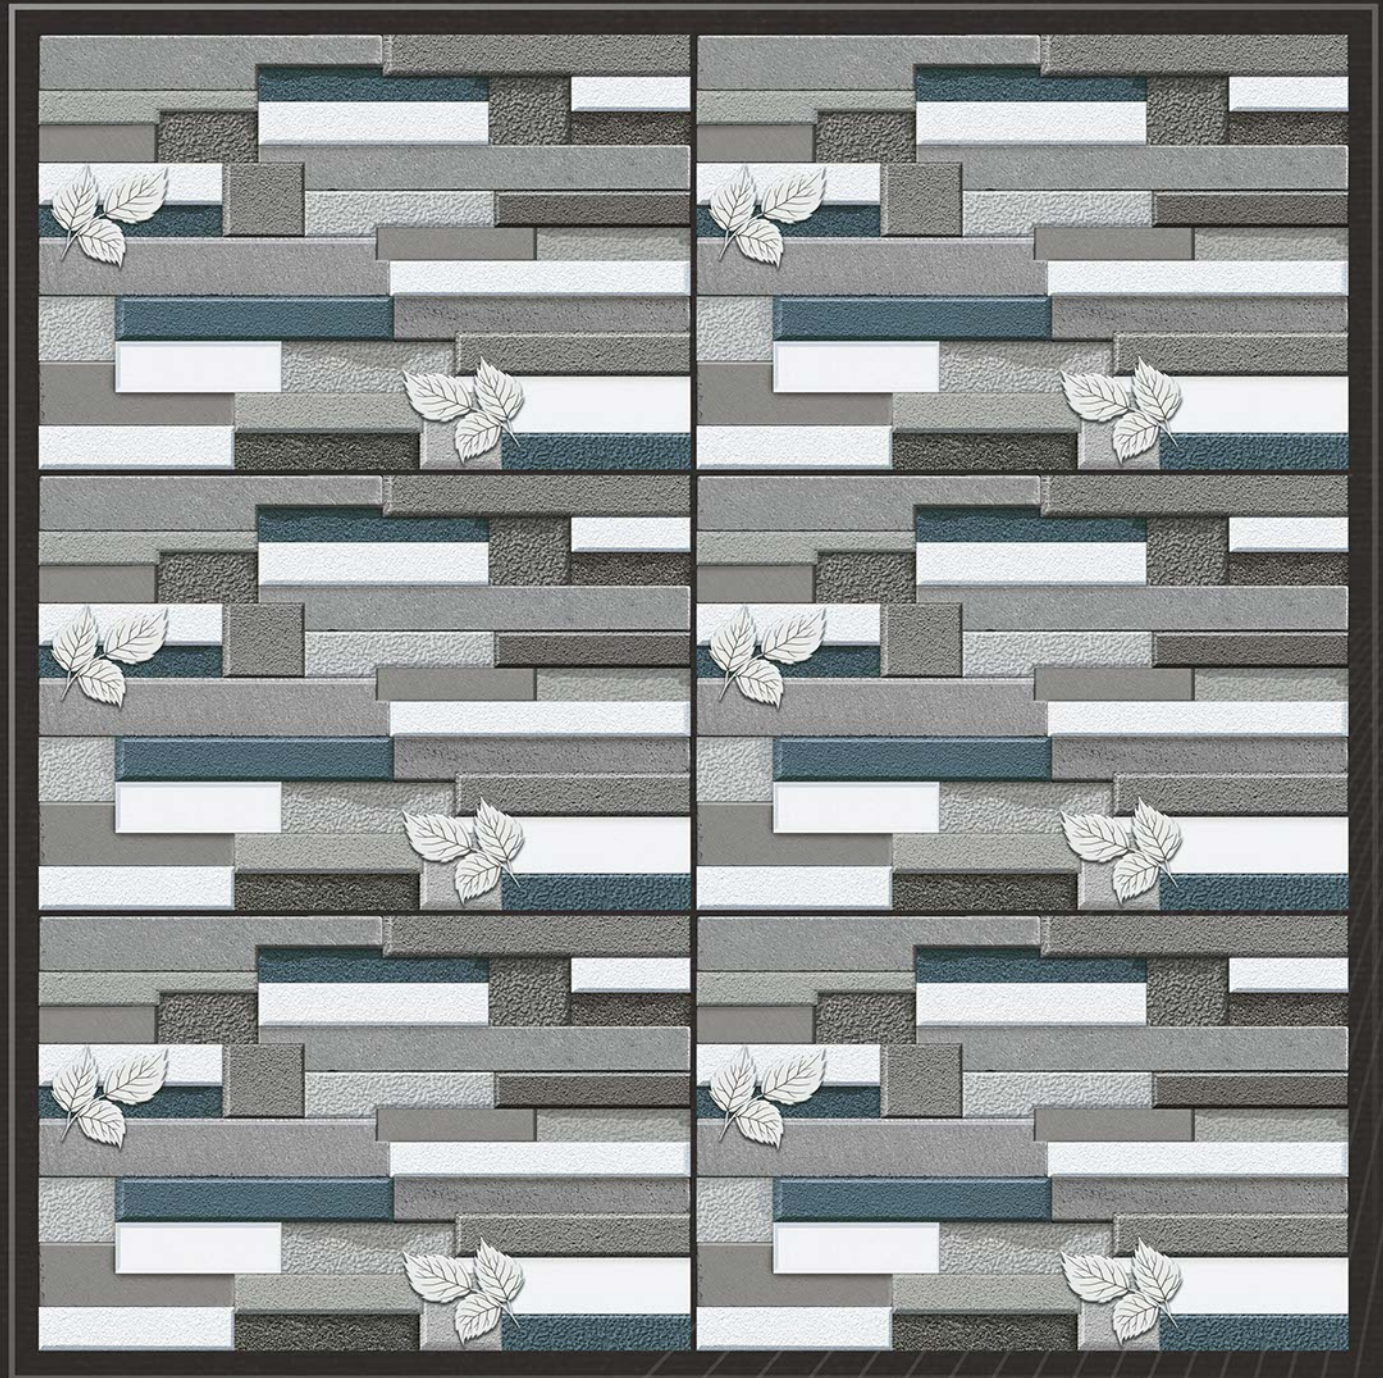

PREVIEW  
OF ROCK\_1462

Rock\_1463

30  
45 X  
CM

-  eco friendly
-  100% waterproof
-  random design
-  fire resistance
-  zero maintenance

Rock\_1464

30  
45 X  
CM

eco  
friendly

100%  
waterproof