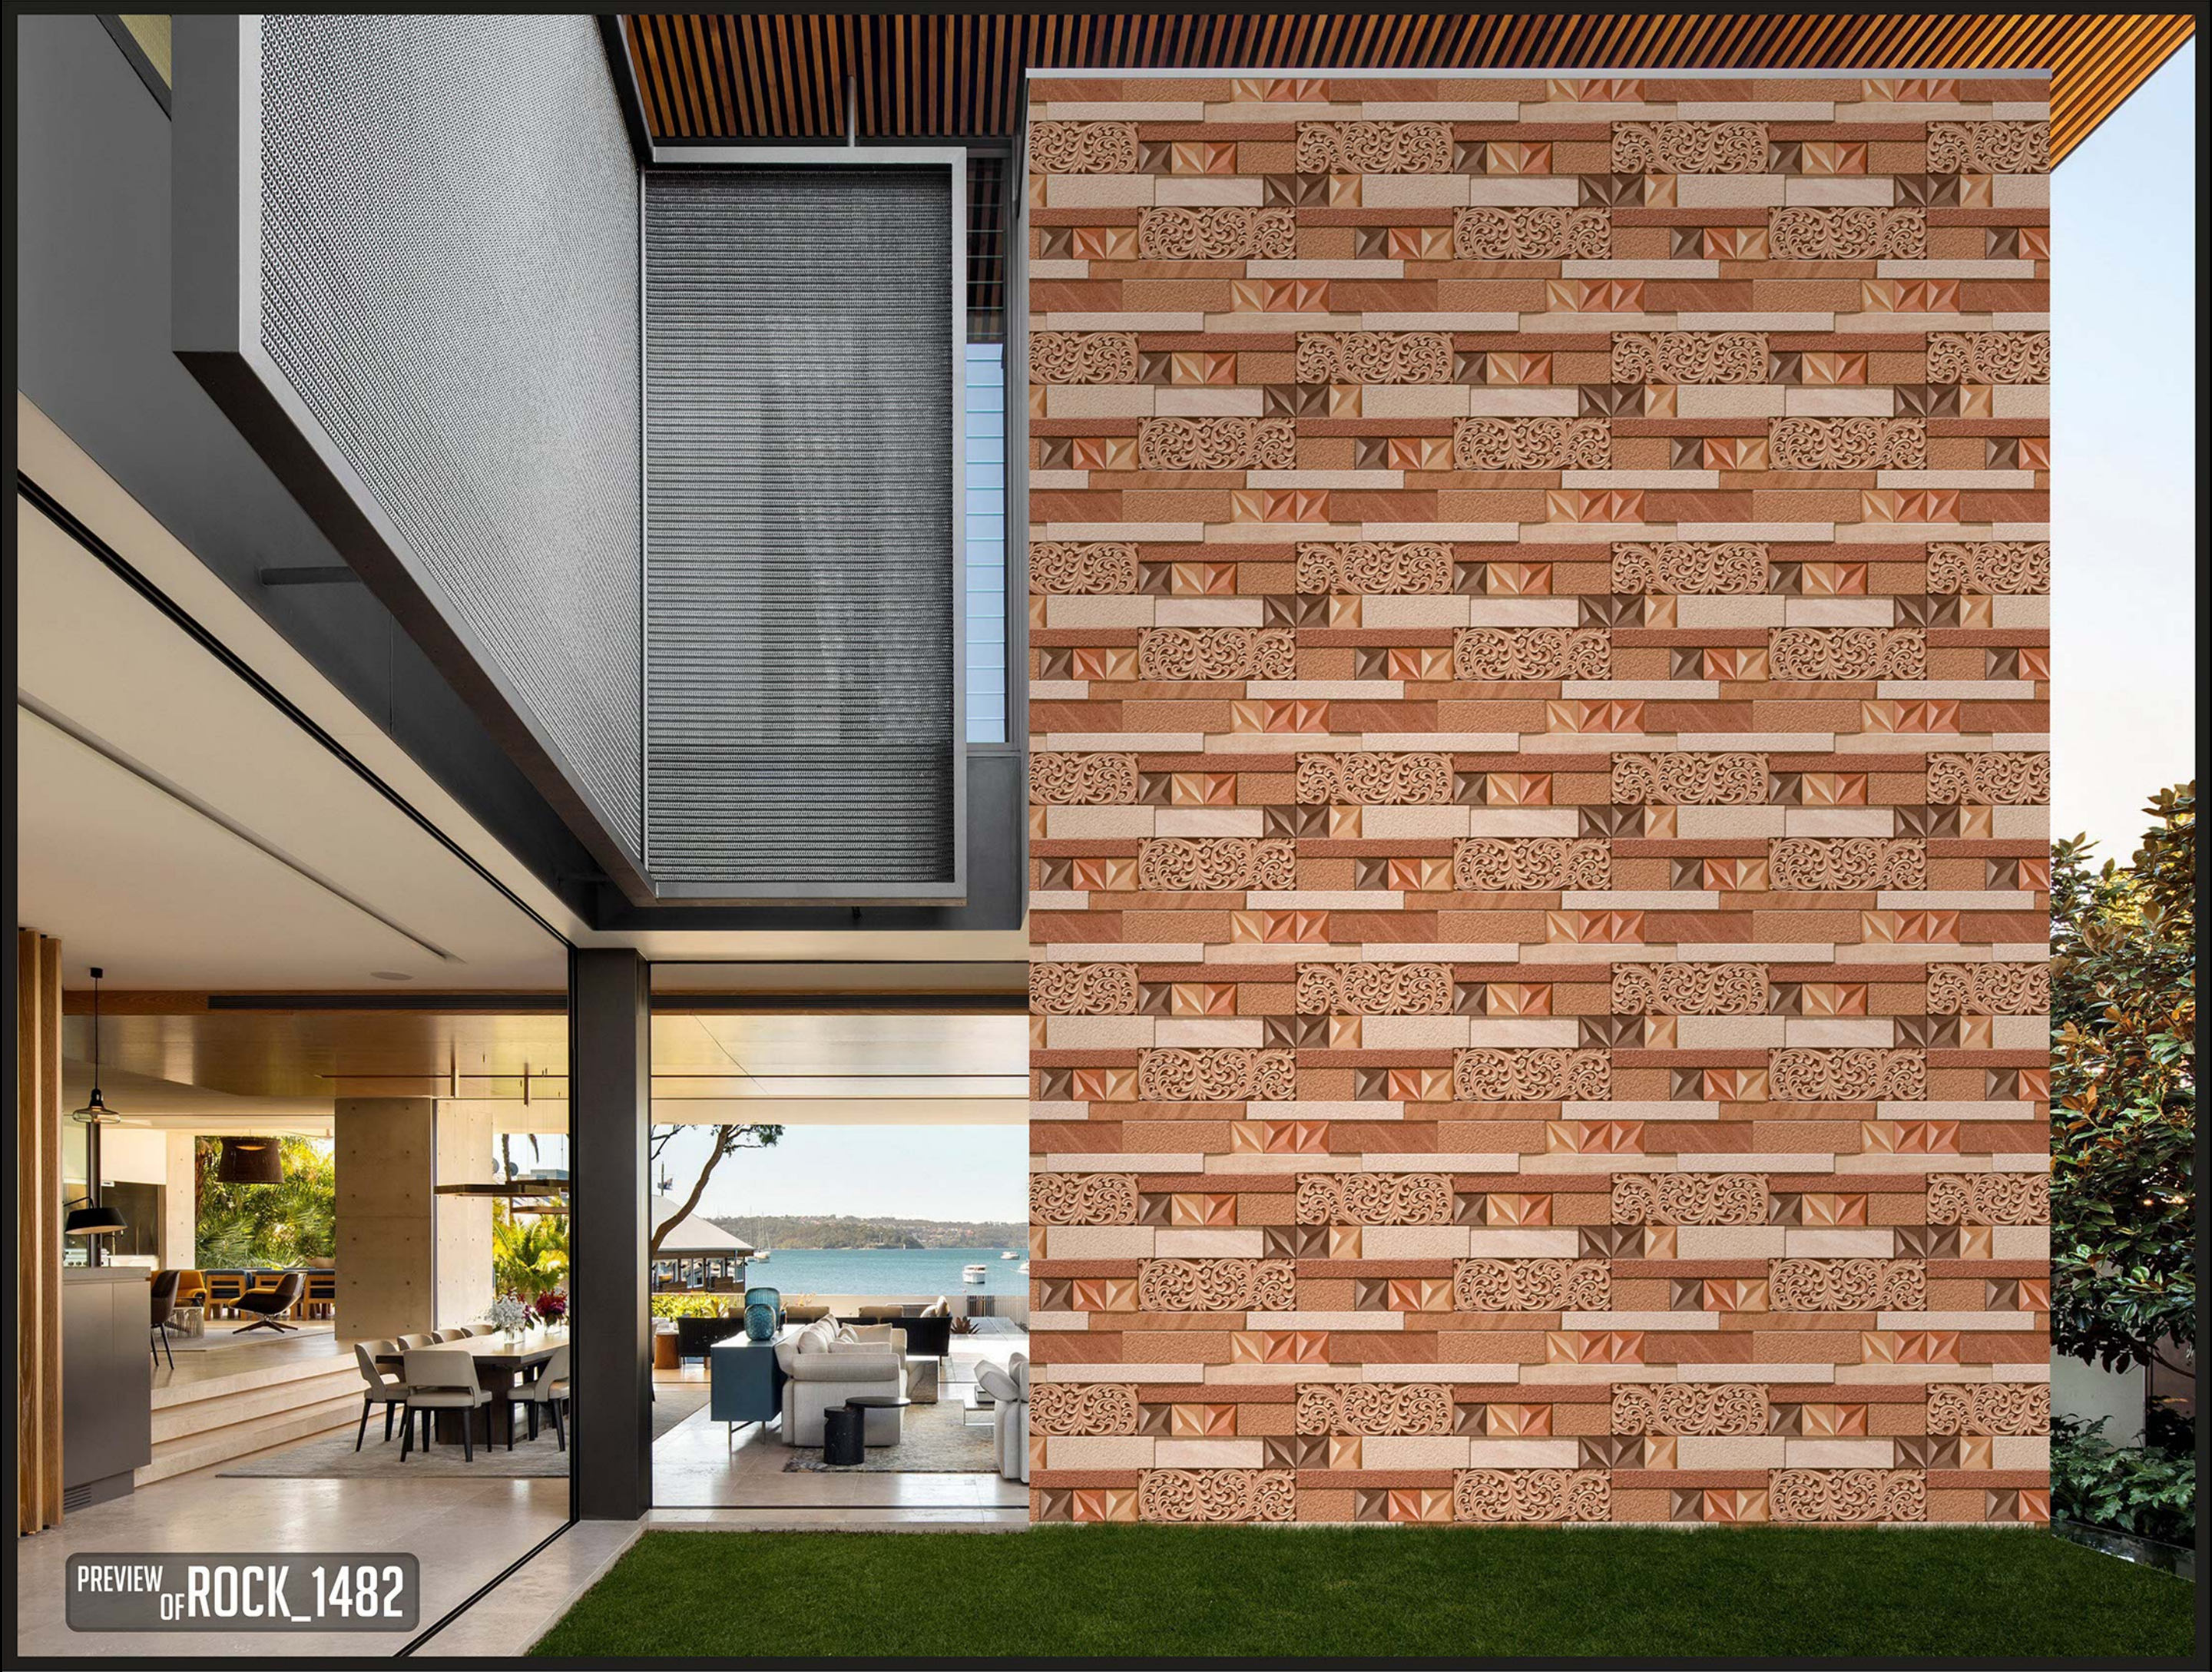

PREVIEW
OF ROCK_1482