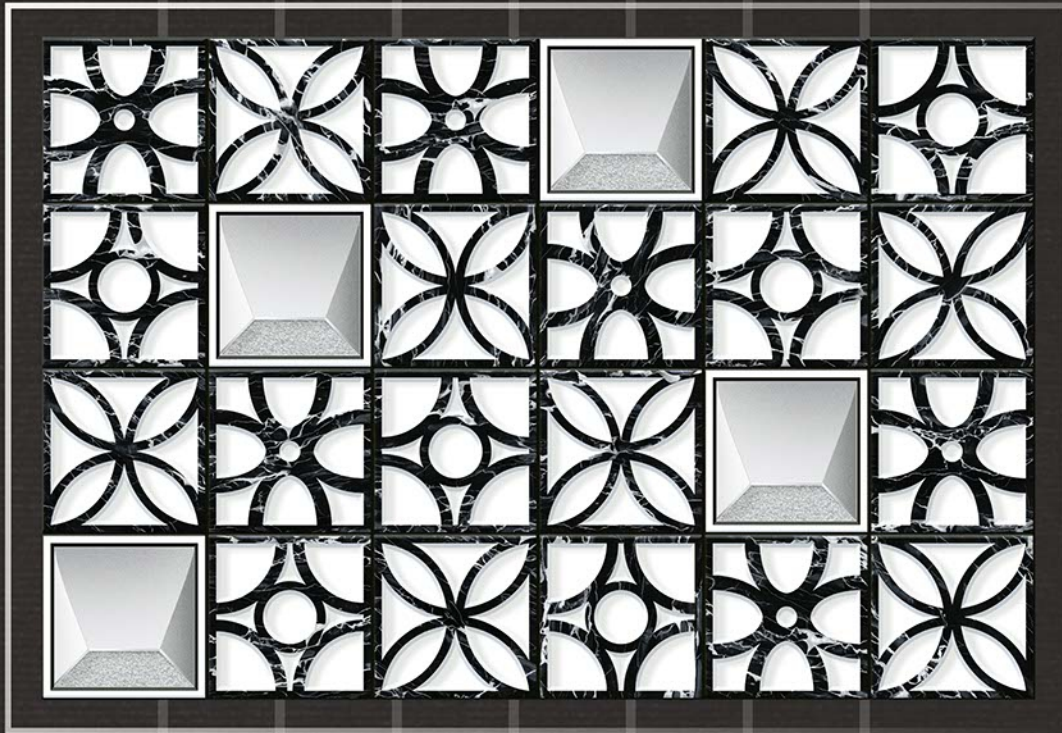

PREVIEW  
OF ROCK\_1526

Rock\_1527

30  
45x  
CM

eco friendly

100% waterproof

random design

fire resistance

zero maintenance