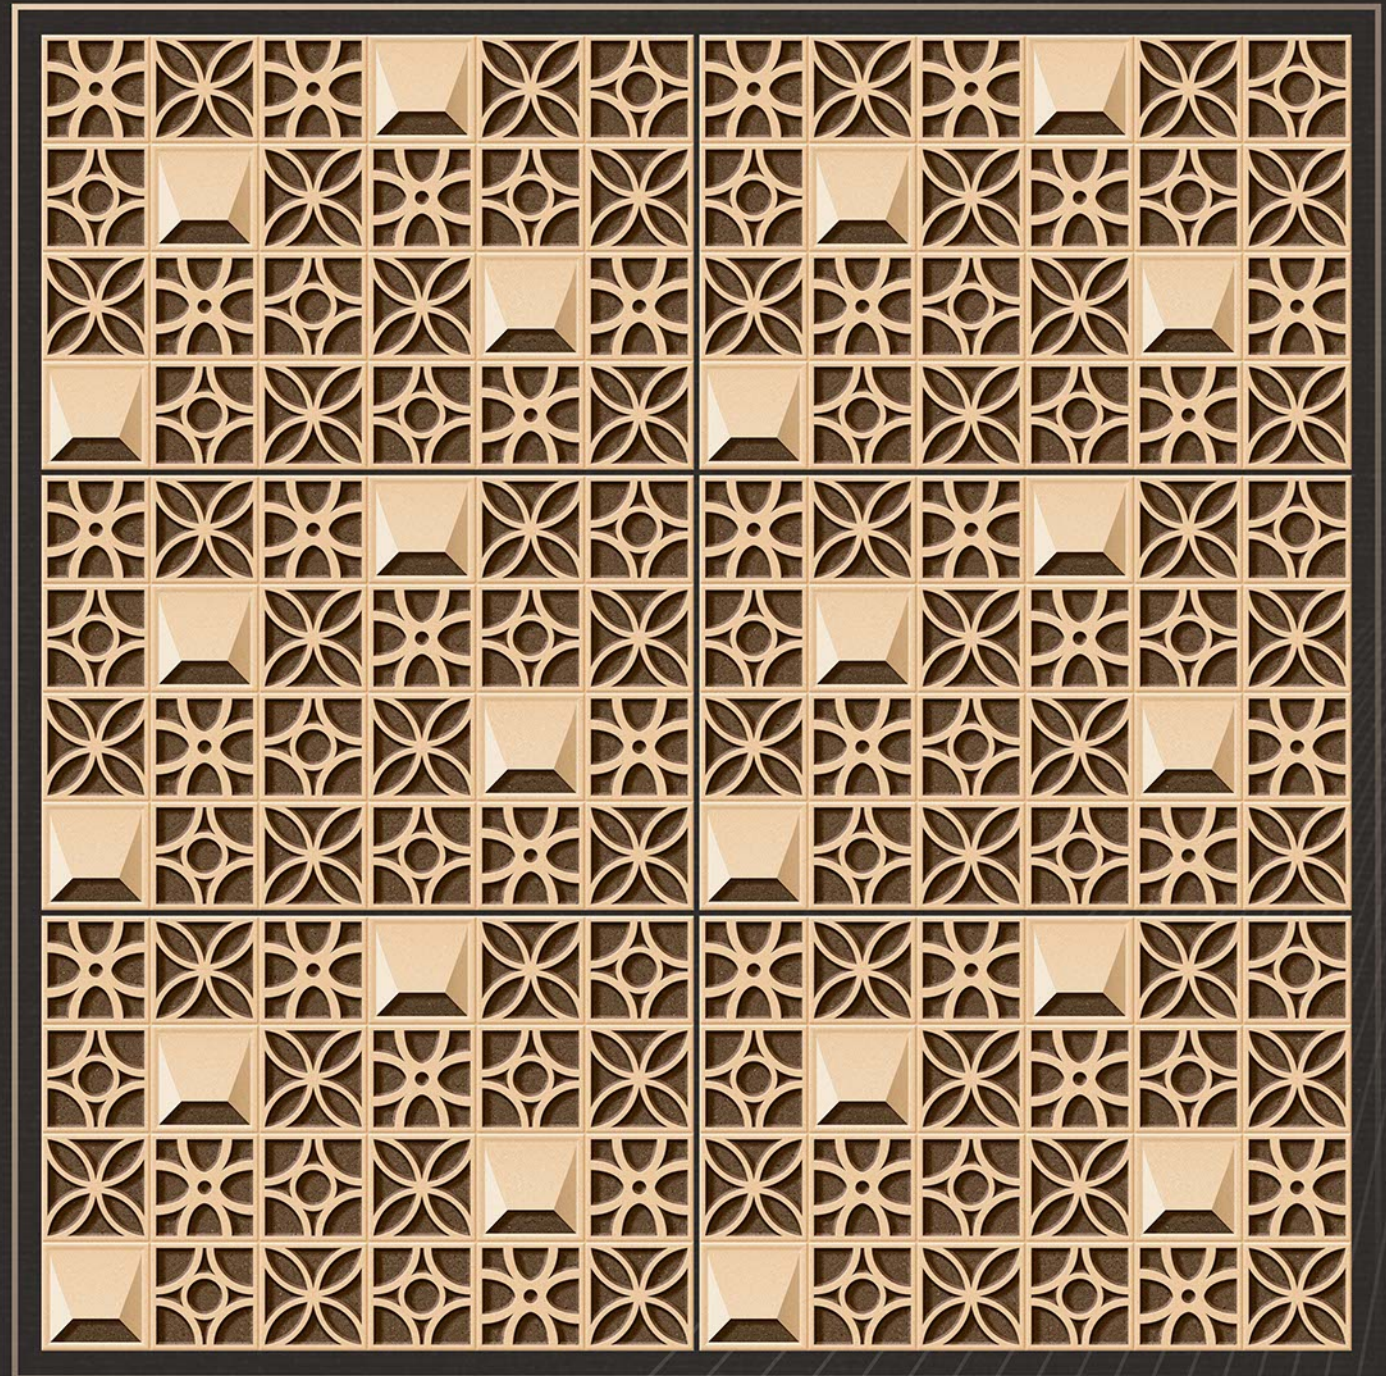

100% waterproof

random design

fire resistance

zero maintenance

Rock\_1522

30  
45x  
CM

eco friendly

100% waterproof