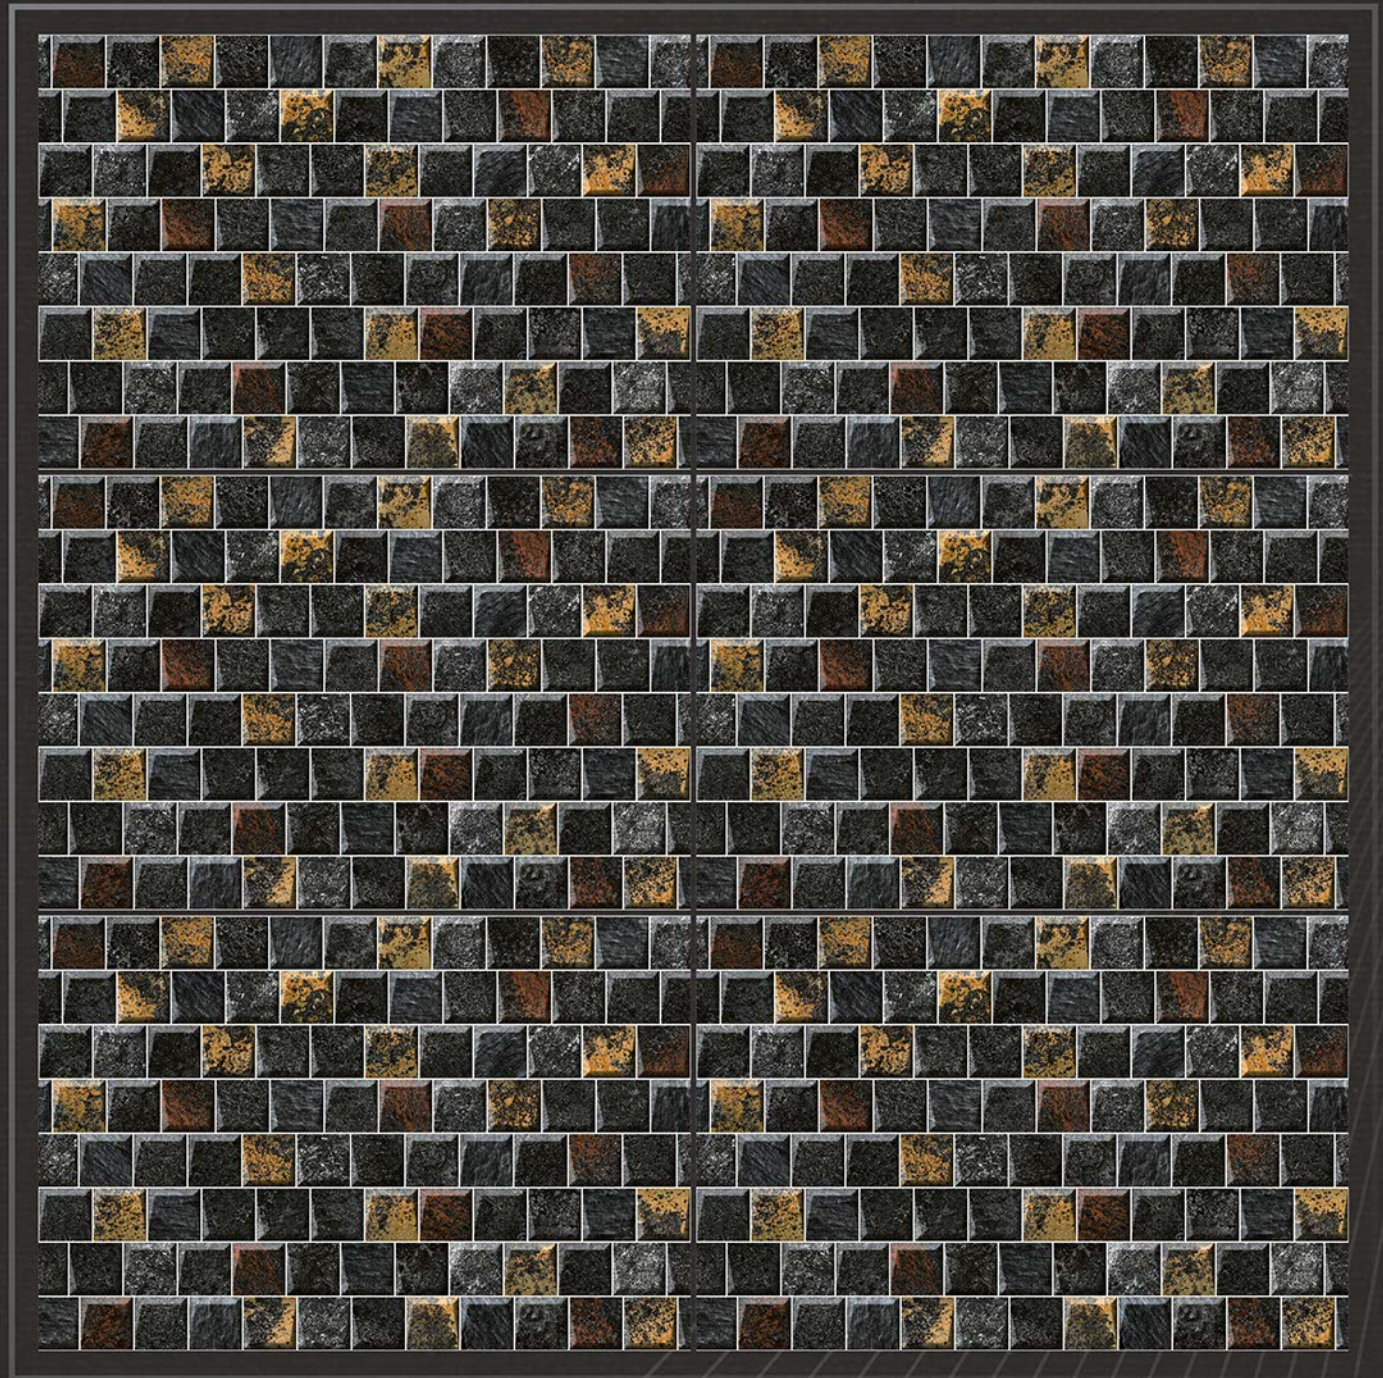

eco
friendly

100%
waterproof

random
design

fire
resistance

zero
maintenance