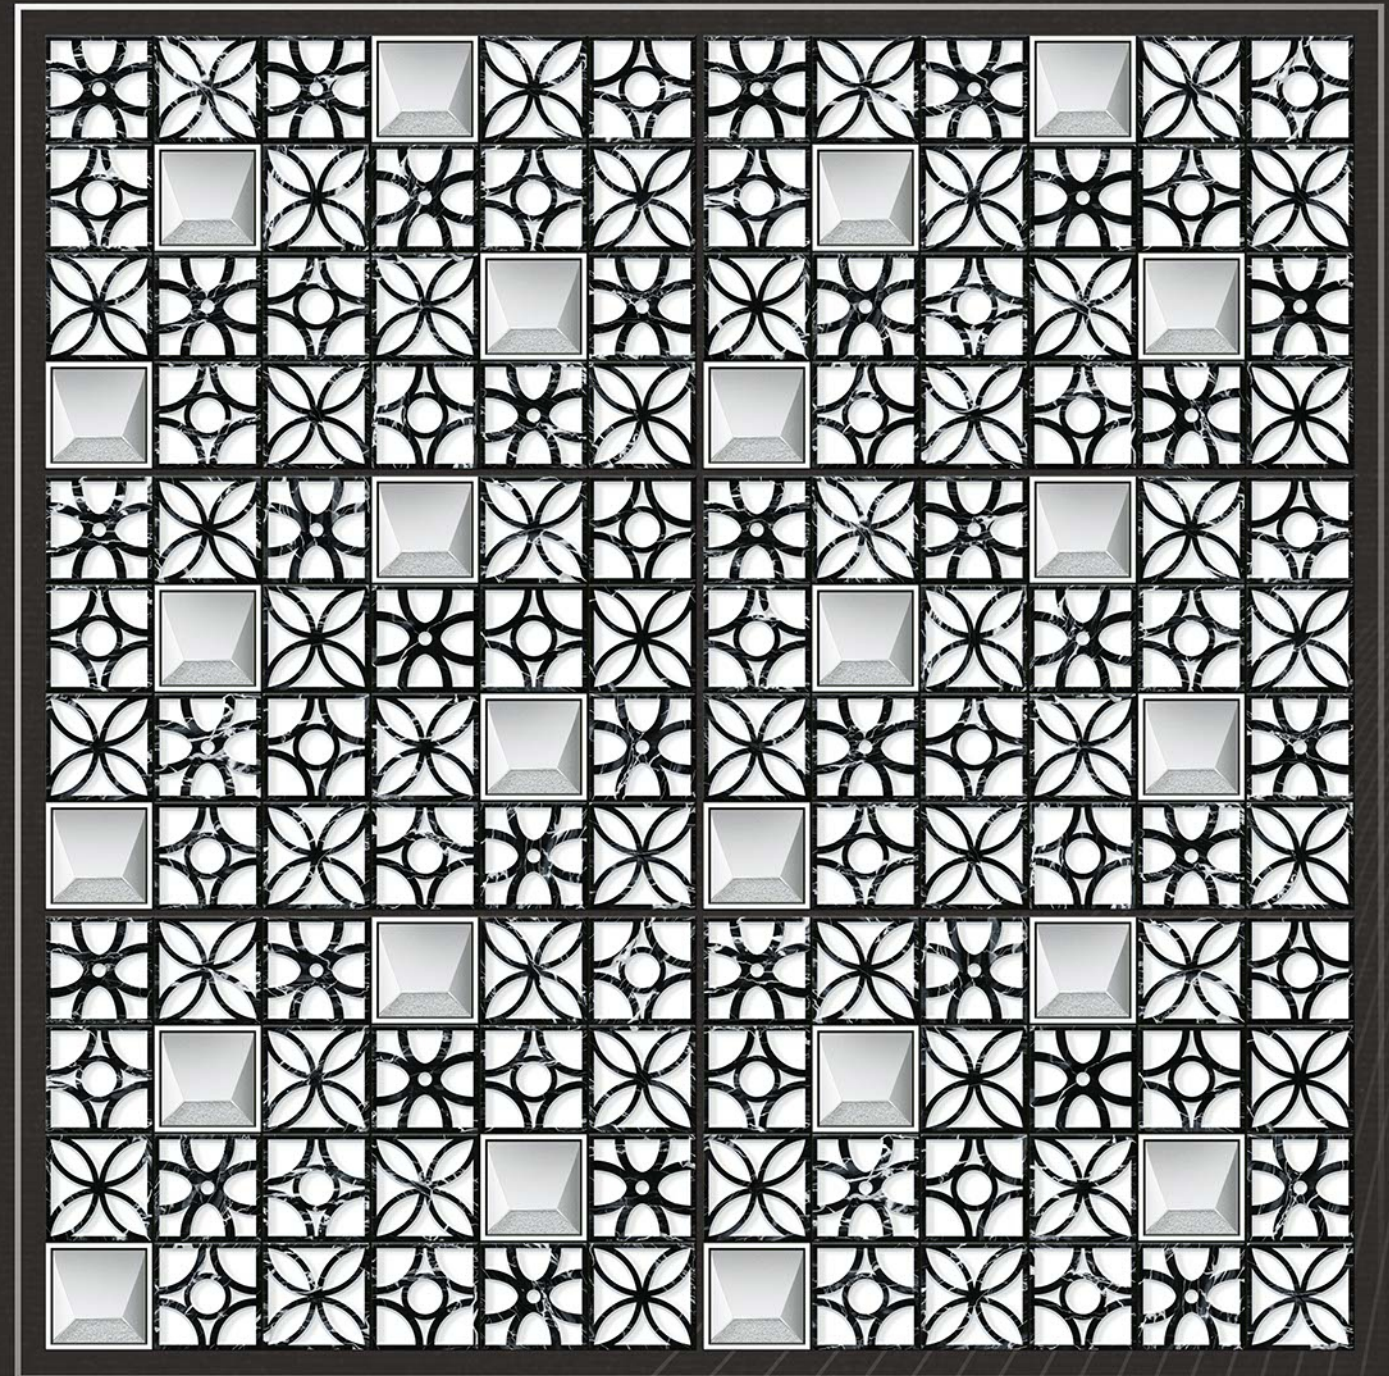

PREVIEW  
OF ROCK\_1526

Rock\_1527

30  
45x  
CM

eco friendly

100% waterproof

random design

fire resistance

zero maintenance

Rock\_1528

30  
45 X  
CM

-  eco friendly
-  100% waterproof
-  random design
-  fire resistance
-  zero maintenance

SPHERE

& CO.