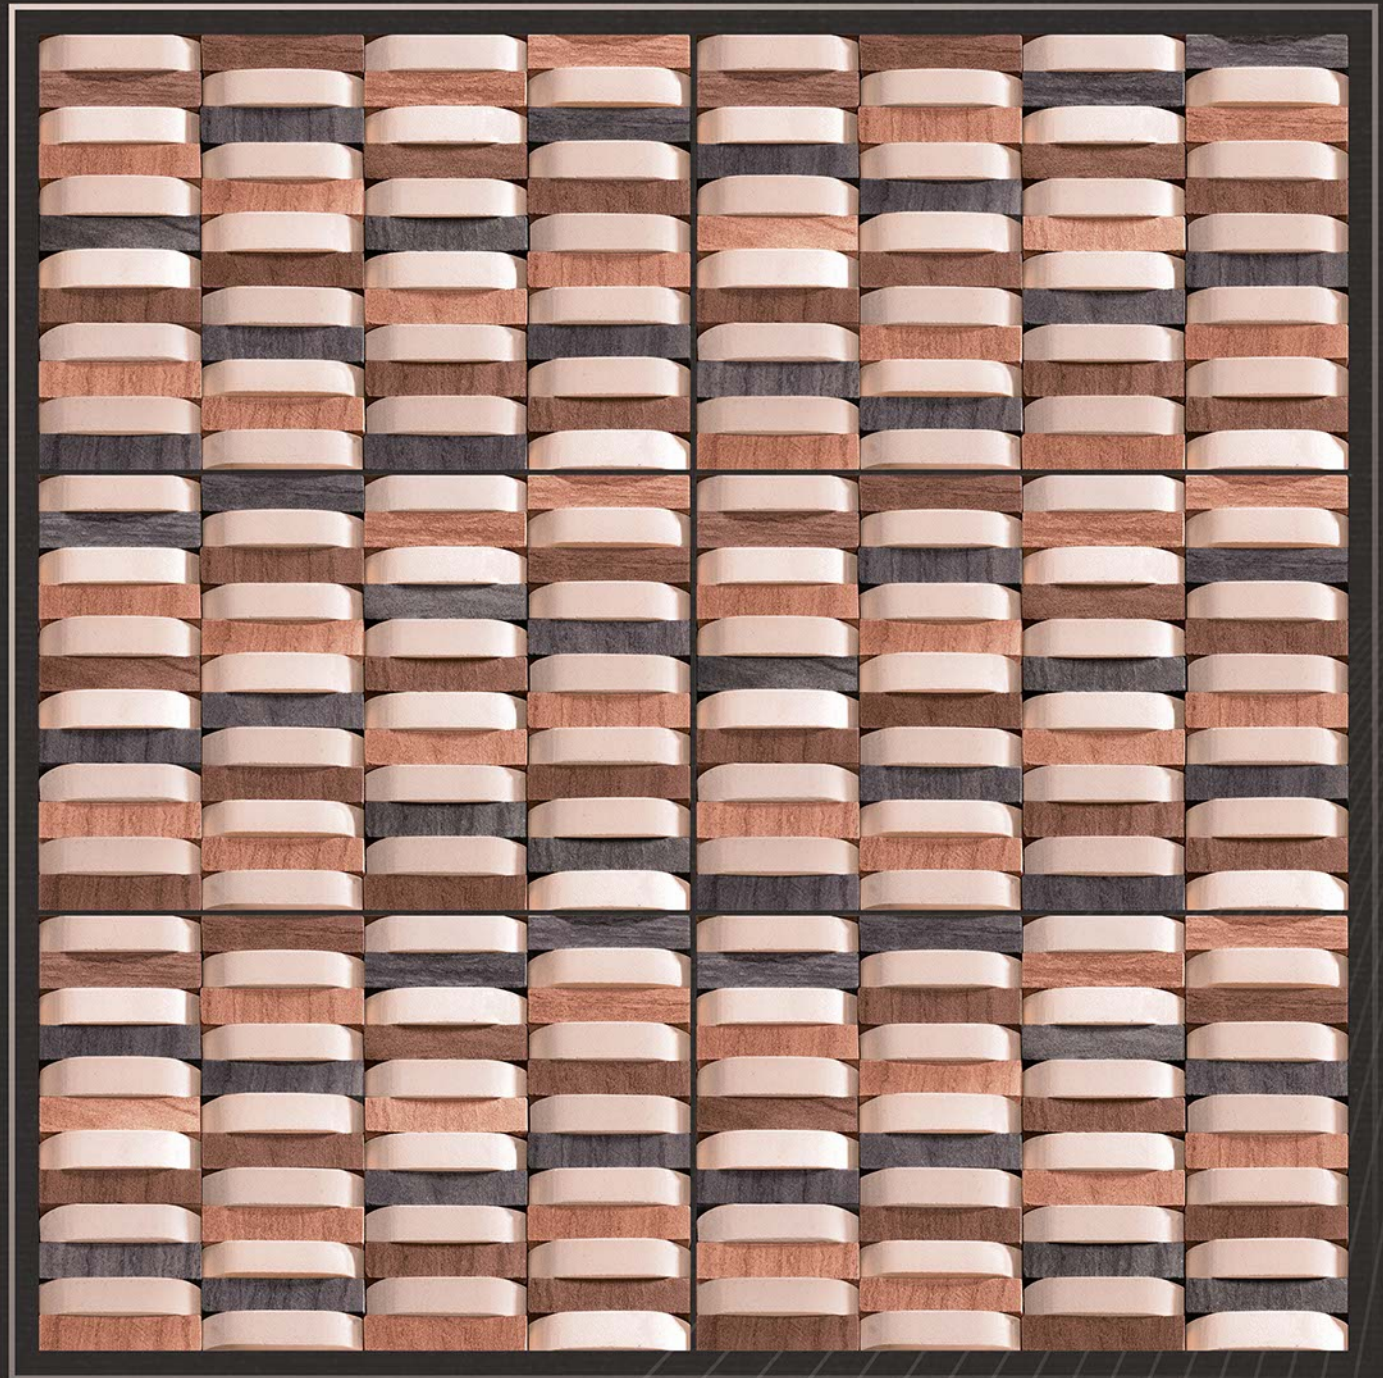

random design

fire resistance

zero maintenance

Rock\_1502

30  
45 X  
CM

eco friendly

100% waterproof

random design