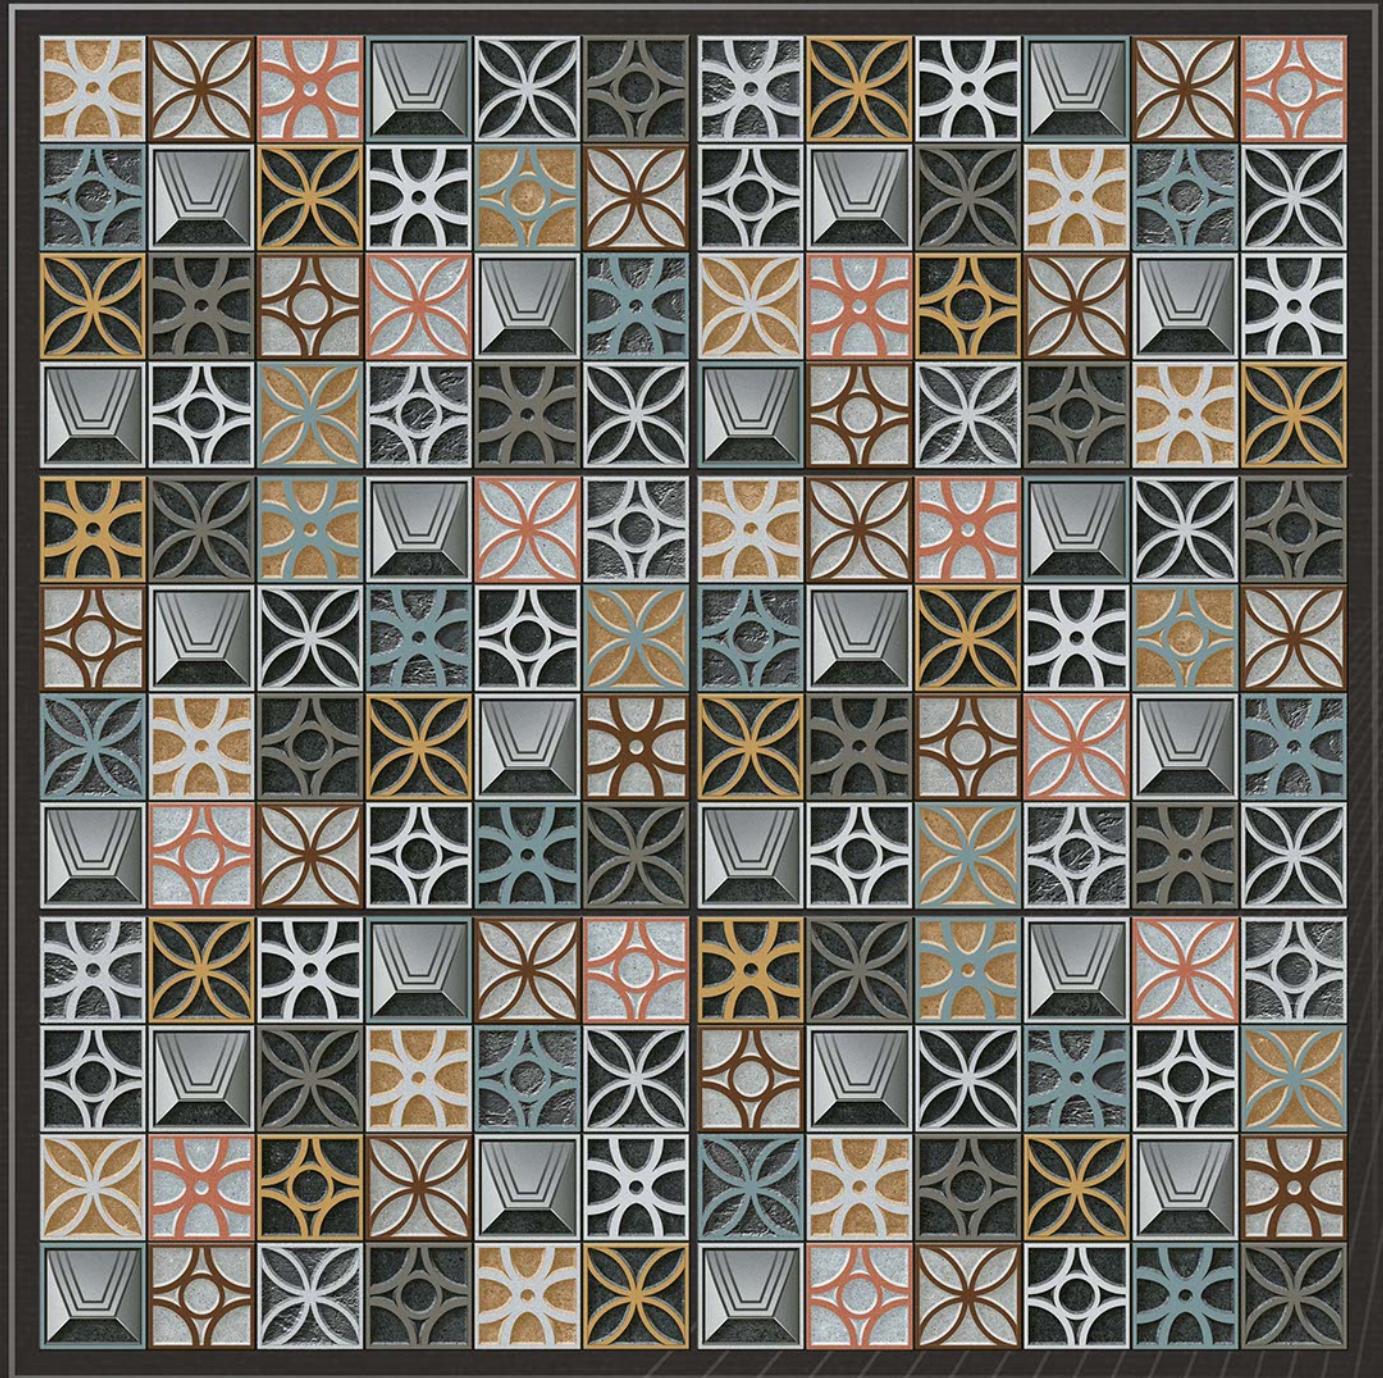

zero maintenance

Rock\_1526

30  
45x  
CM

eco friendly

100% waterproof

random design

fire resistance

zero maintenance

PREVIEW  
OF ROCK\_1526

Rock\_1527

30  
45x  
CM

eco friendly

100% waterproof

random design

fire resistance

zero maintenance