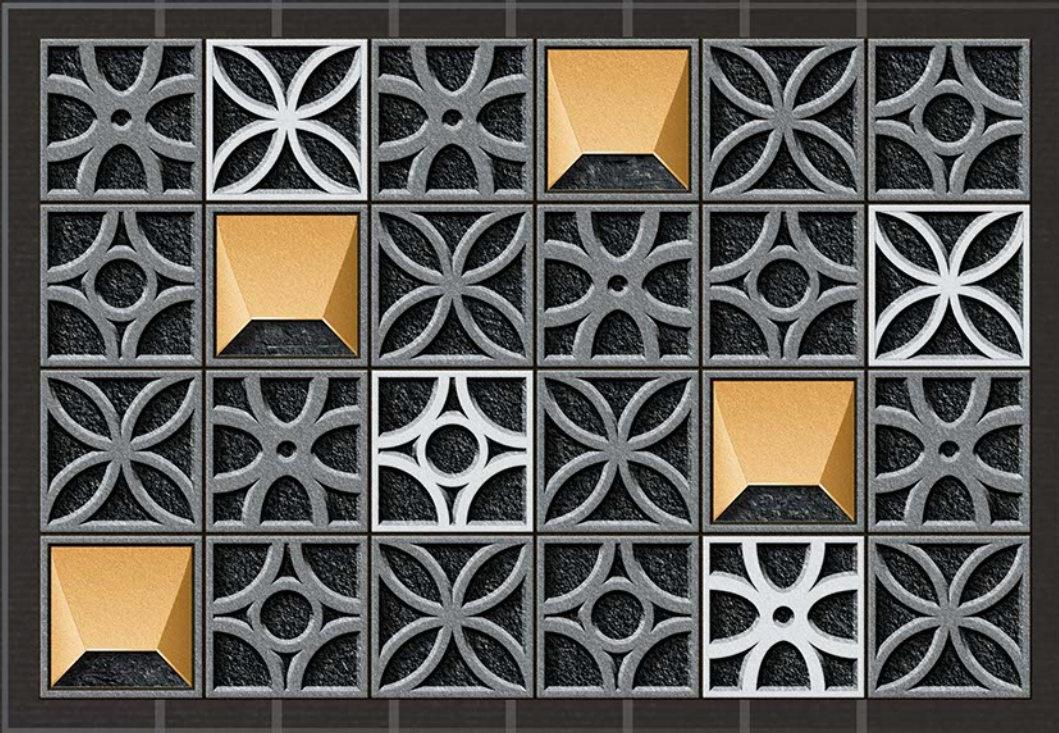

Rock_1524

30
45x
CM