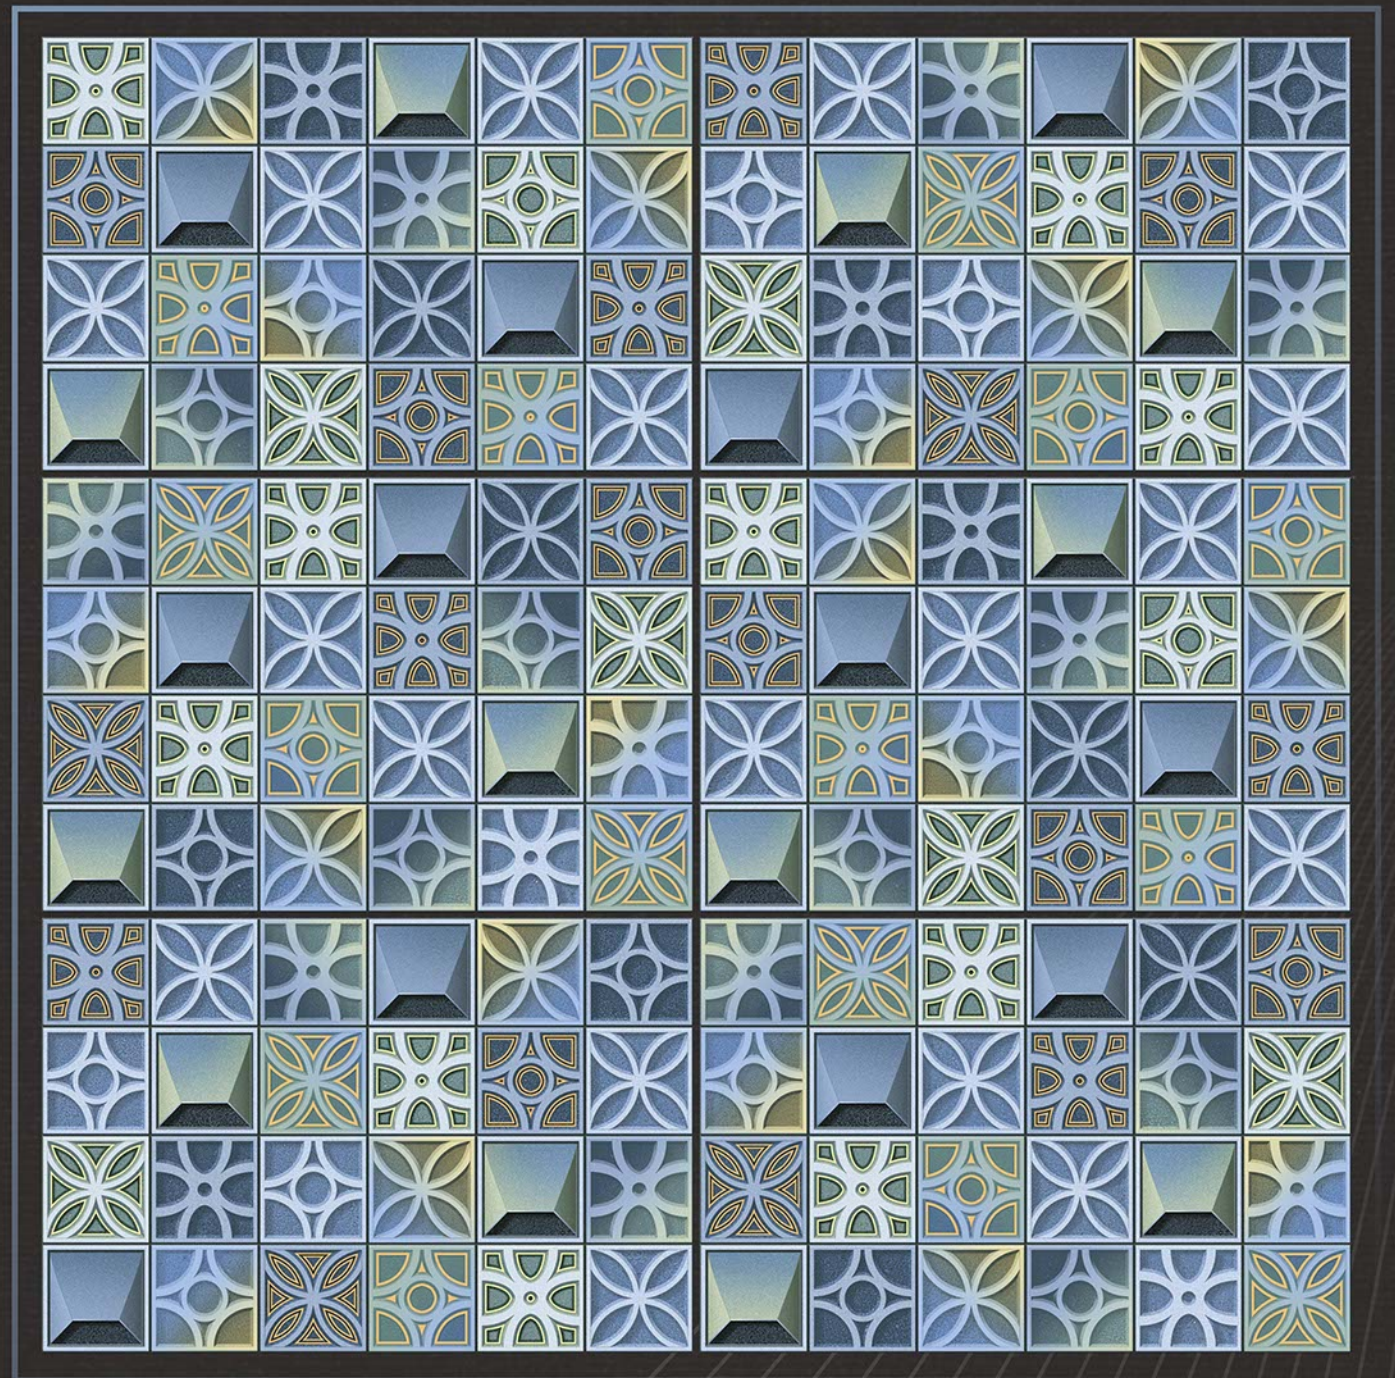

fire  
resistance

zero  
maintenance

Rock\_1525

30  
45x  
CM

eco friendly

100% waterproof

random design

fire resistance

zero maintenance

Rock\_1526

30  
45x  
CM

eco friendly

100% waterproof

random design

fire resistance

zero maintenance