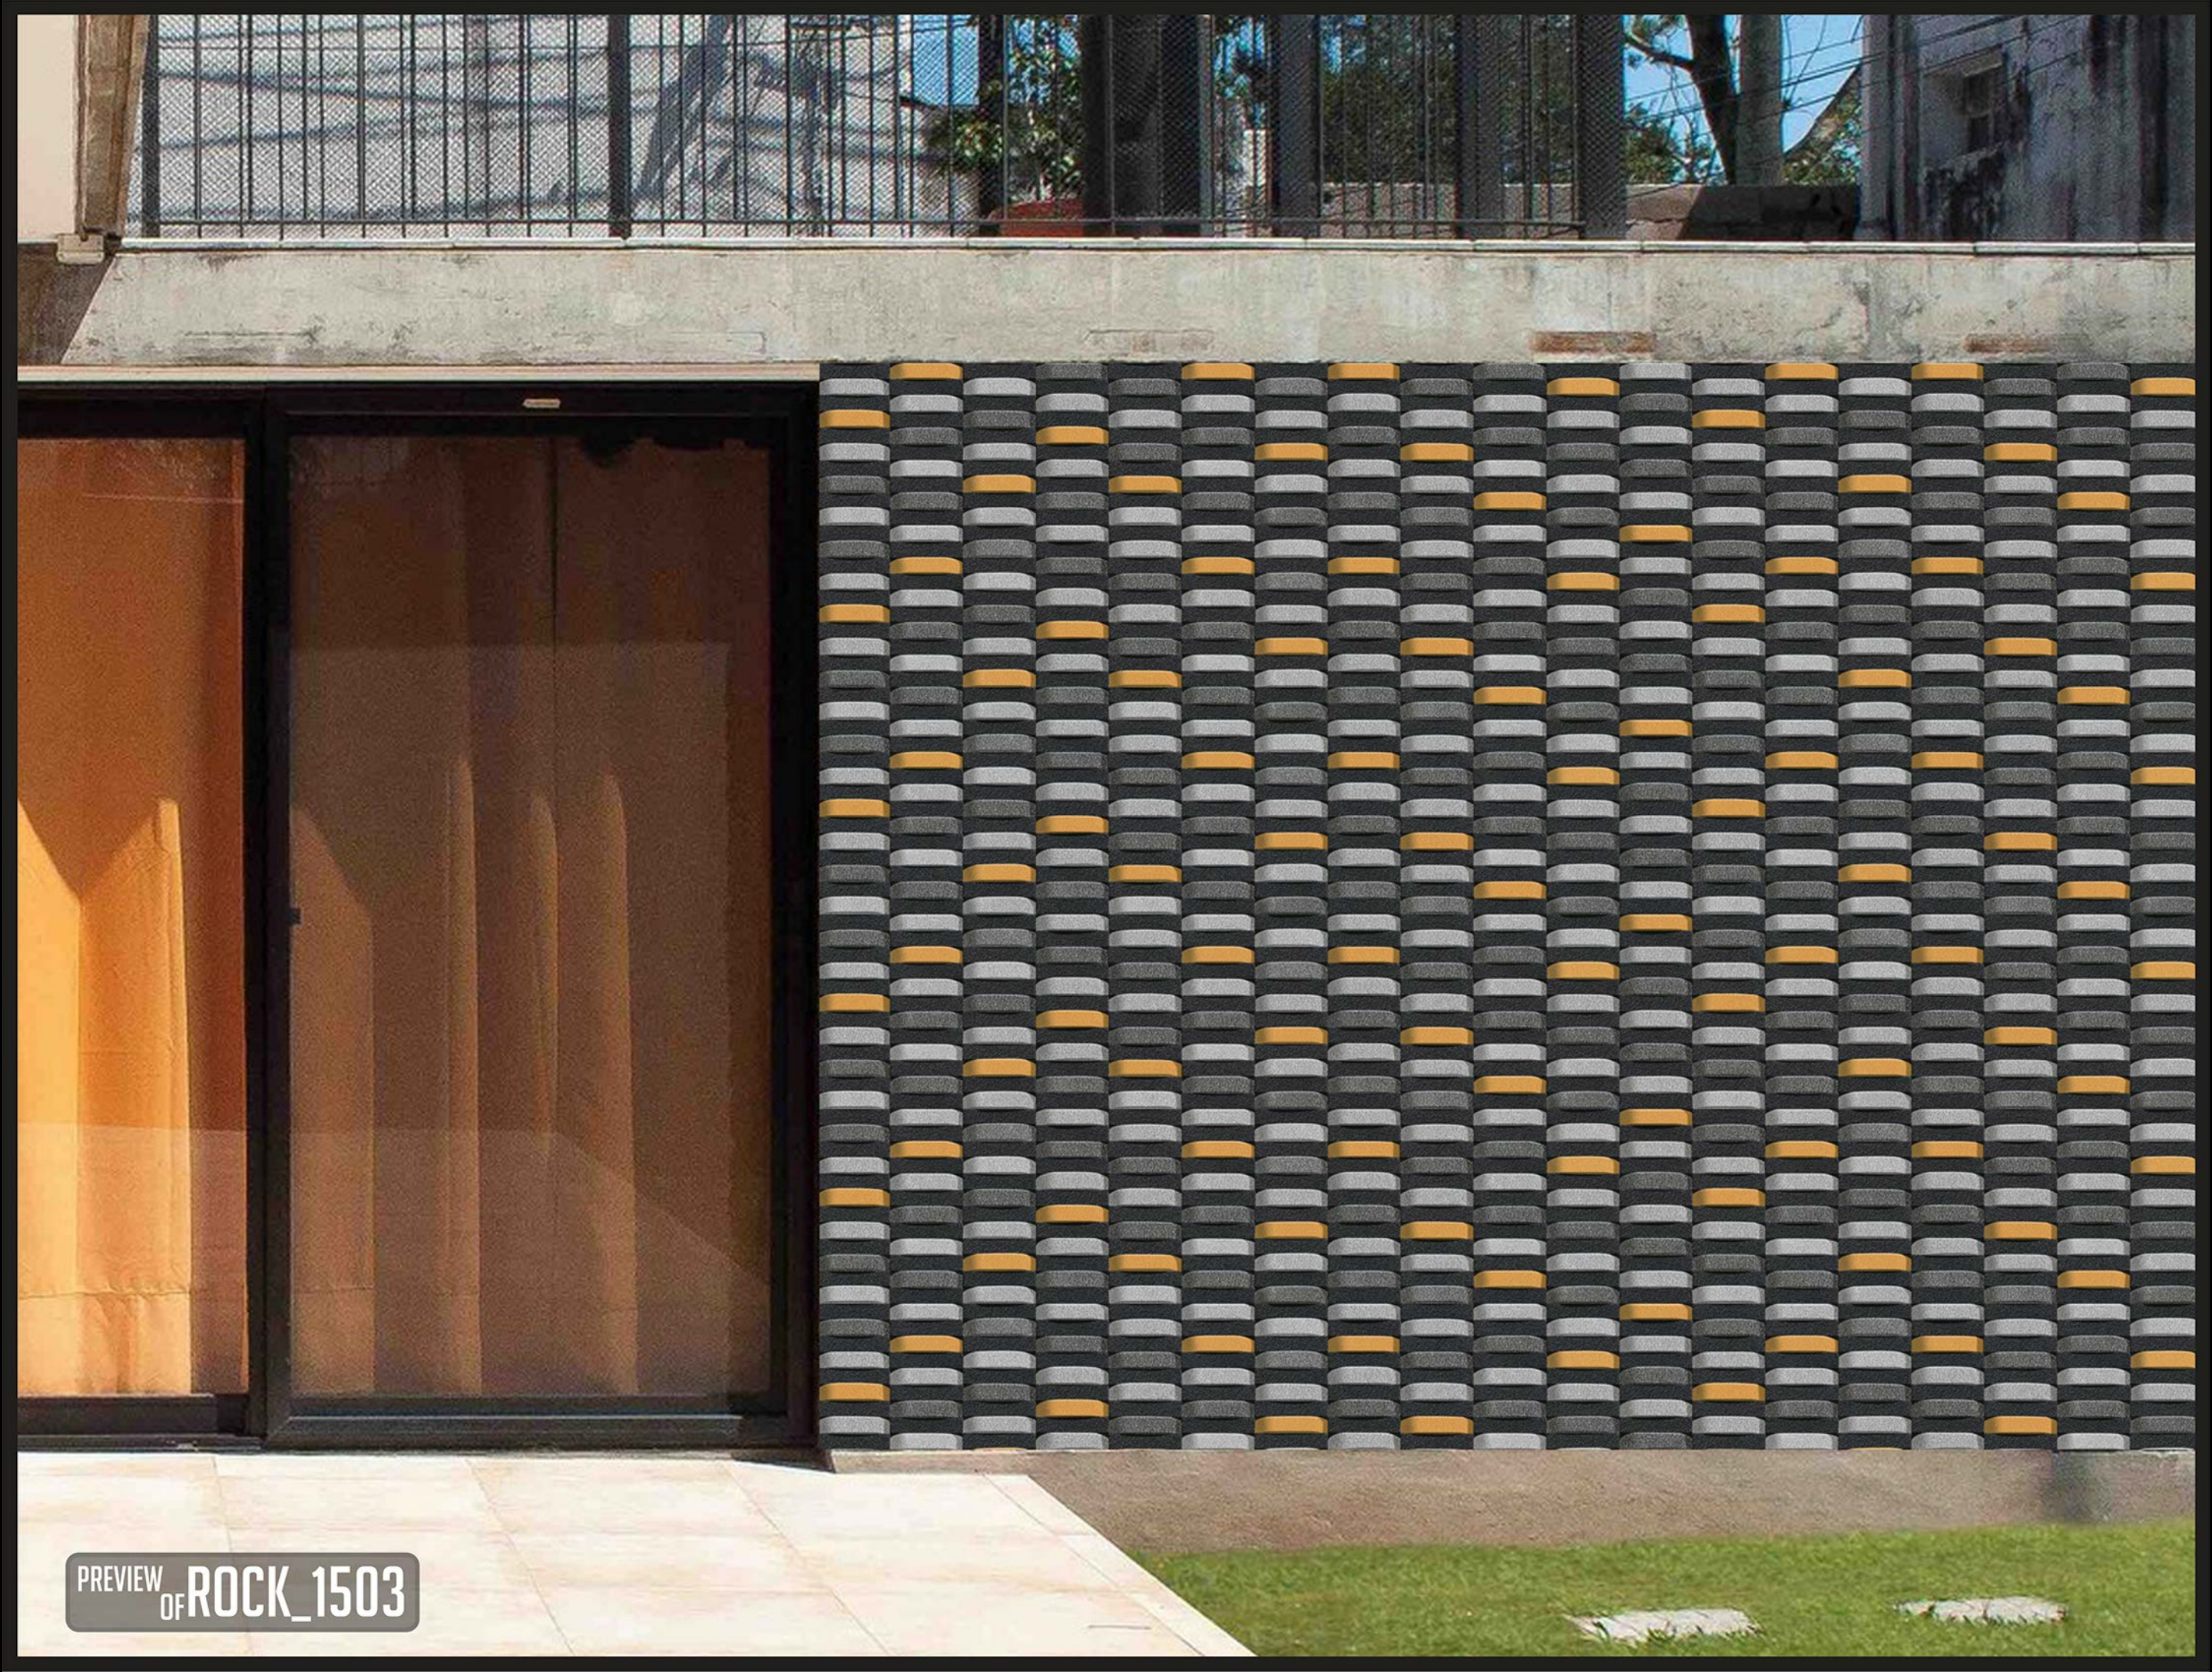

PREVIEW
OF ROCK_1503