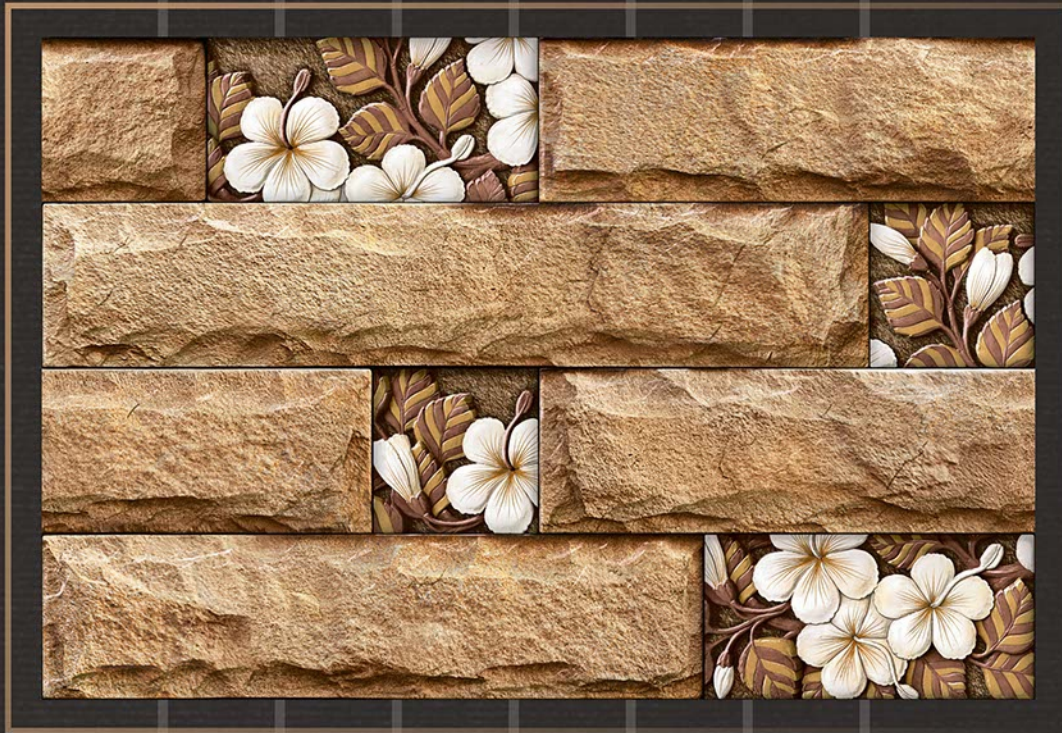

eco friendly

100% waterproof

random design

fire resistance

zero maintenance

Rock\_1495

30  
45 X  
CM

eco friendly