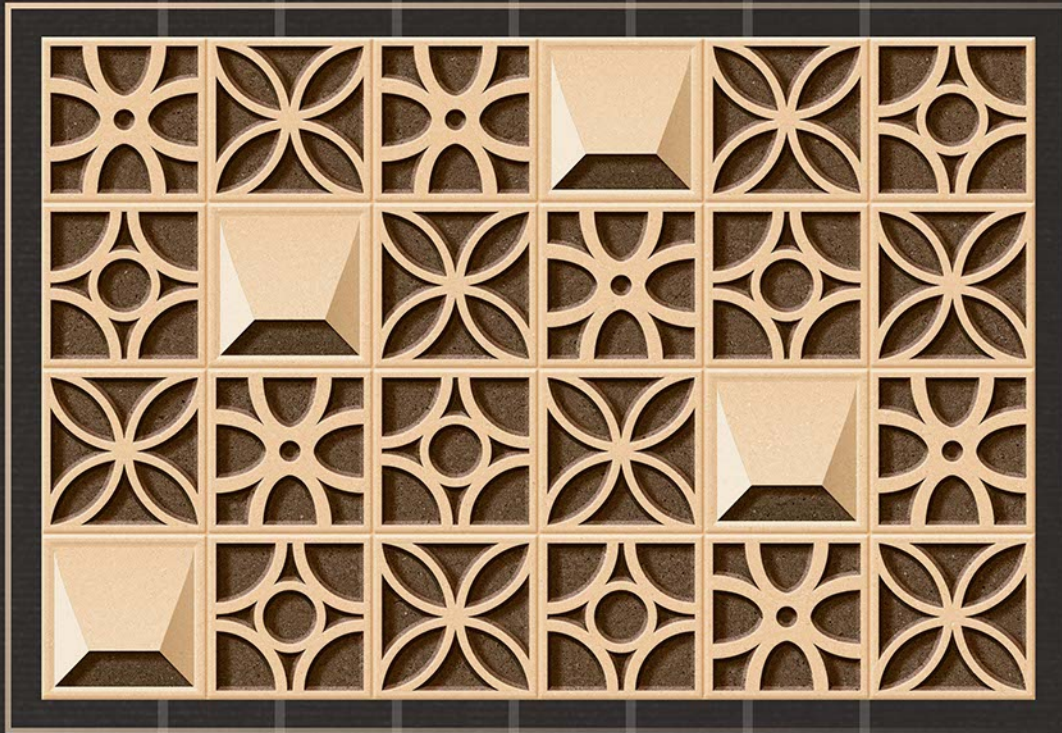

100% waterproof

random design

fire resistance

zero maintenance

Rock\_1522

30  
45x  
CM

eco friendly

100% waterproof