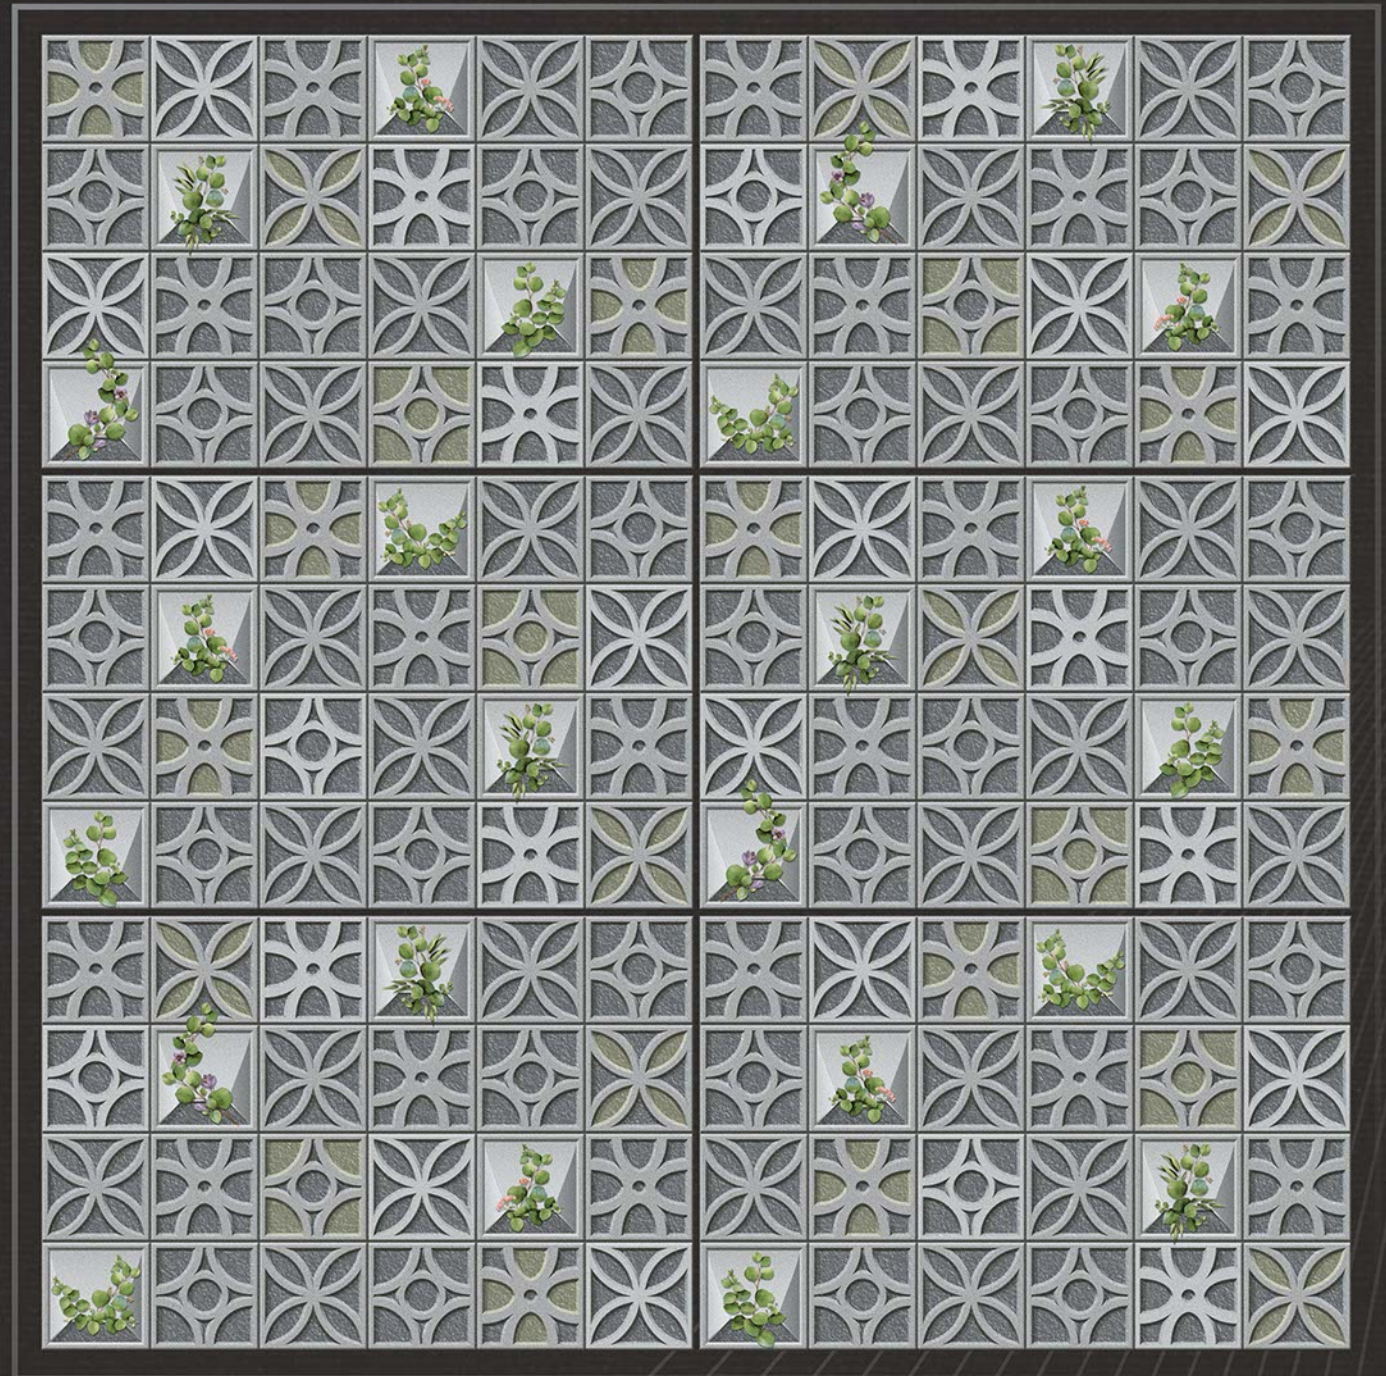

eco friendly

100% waterproof

random design

fire resistance

zero maintenance

Rock\_1521

30  
45x  
CM

eco friendly