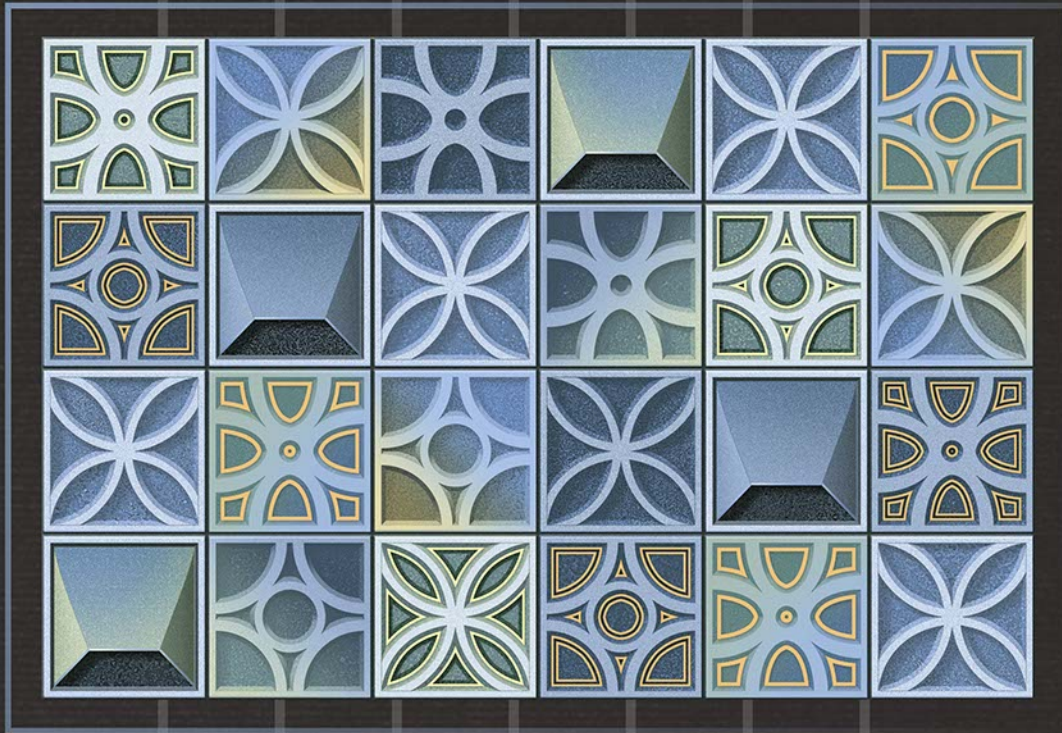

zero maintenance

Rock\_1526

30  
45x  
CM

eco friendly

100% waterproof

random design

fire resistance

zero maintenance