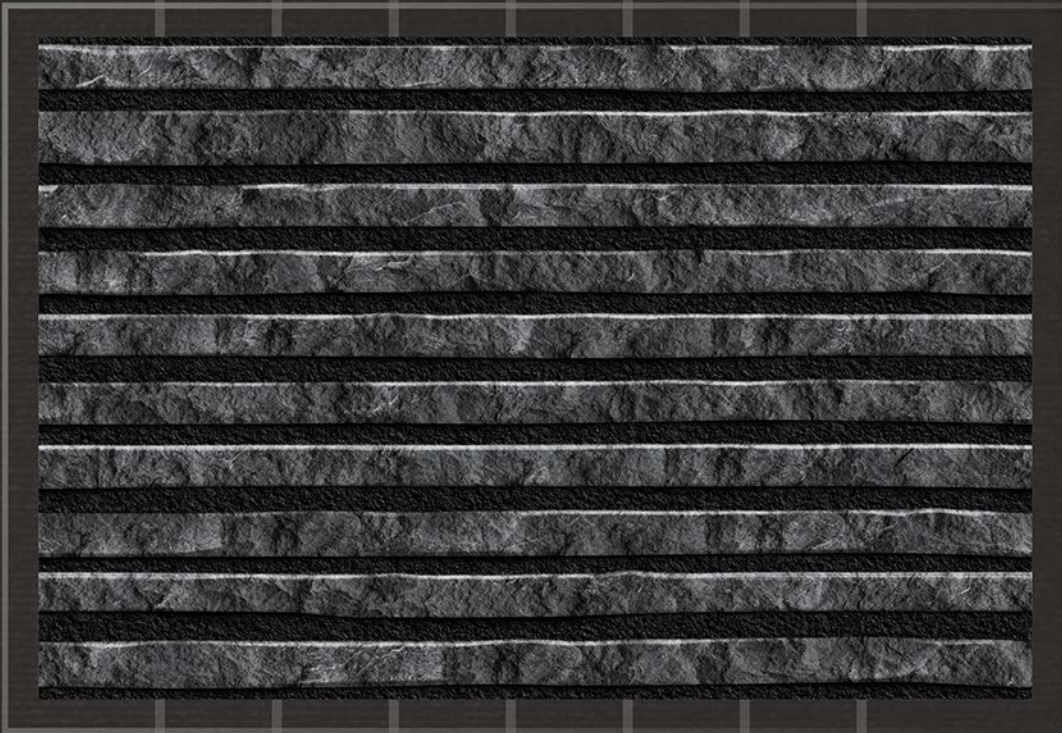

Rock_1472

30
45 X
CM