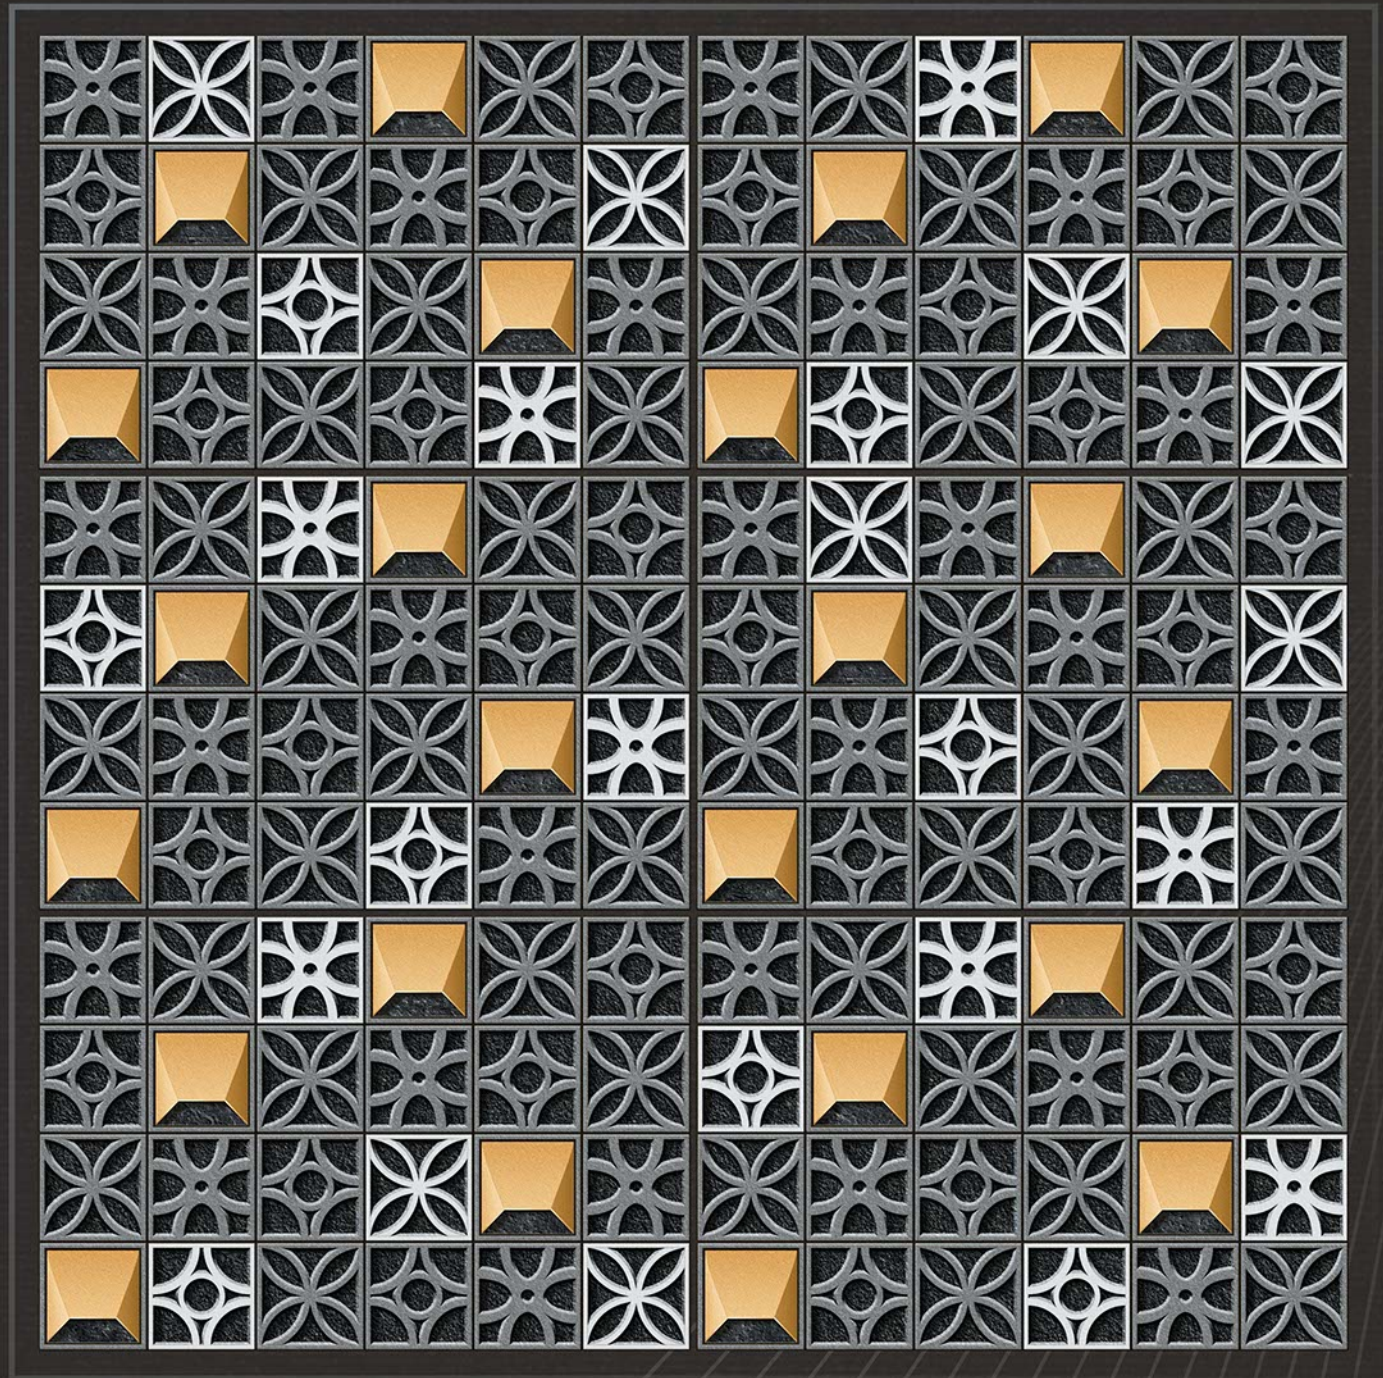

fire resistance

zero maintenance

PREVIEW  
OF ROCK\_1523

Rock\_1524

30  
45x  
CM

eco  
friendly

100%  
waterproof

random  
design