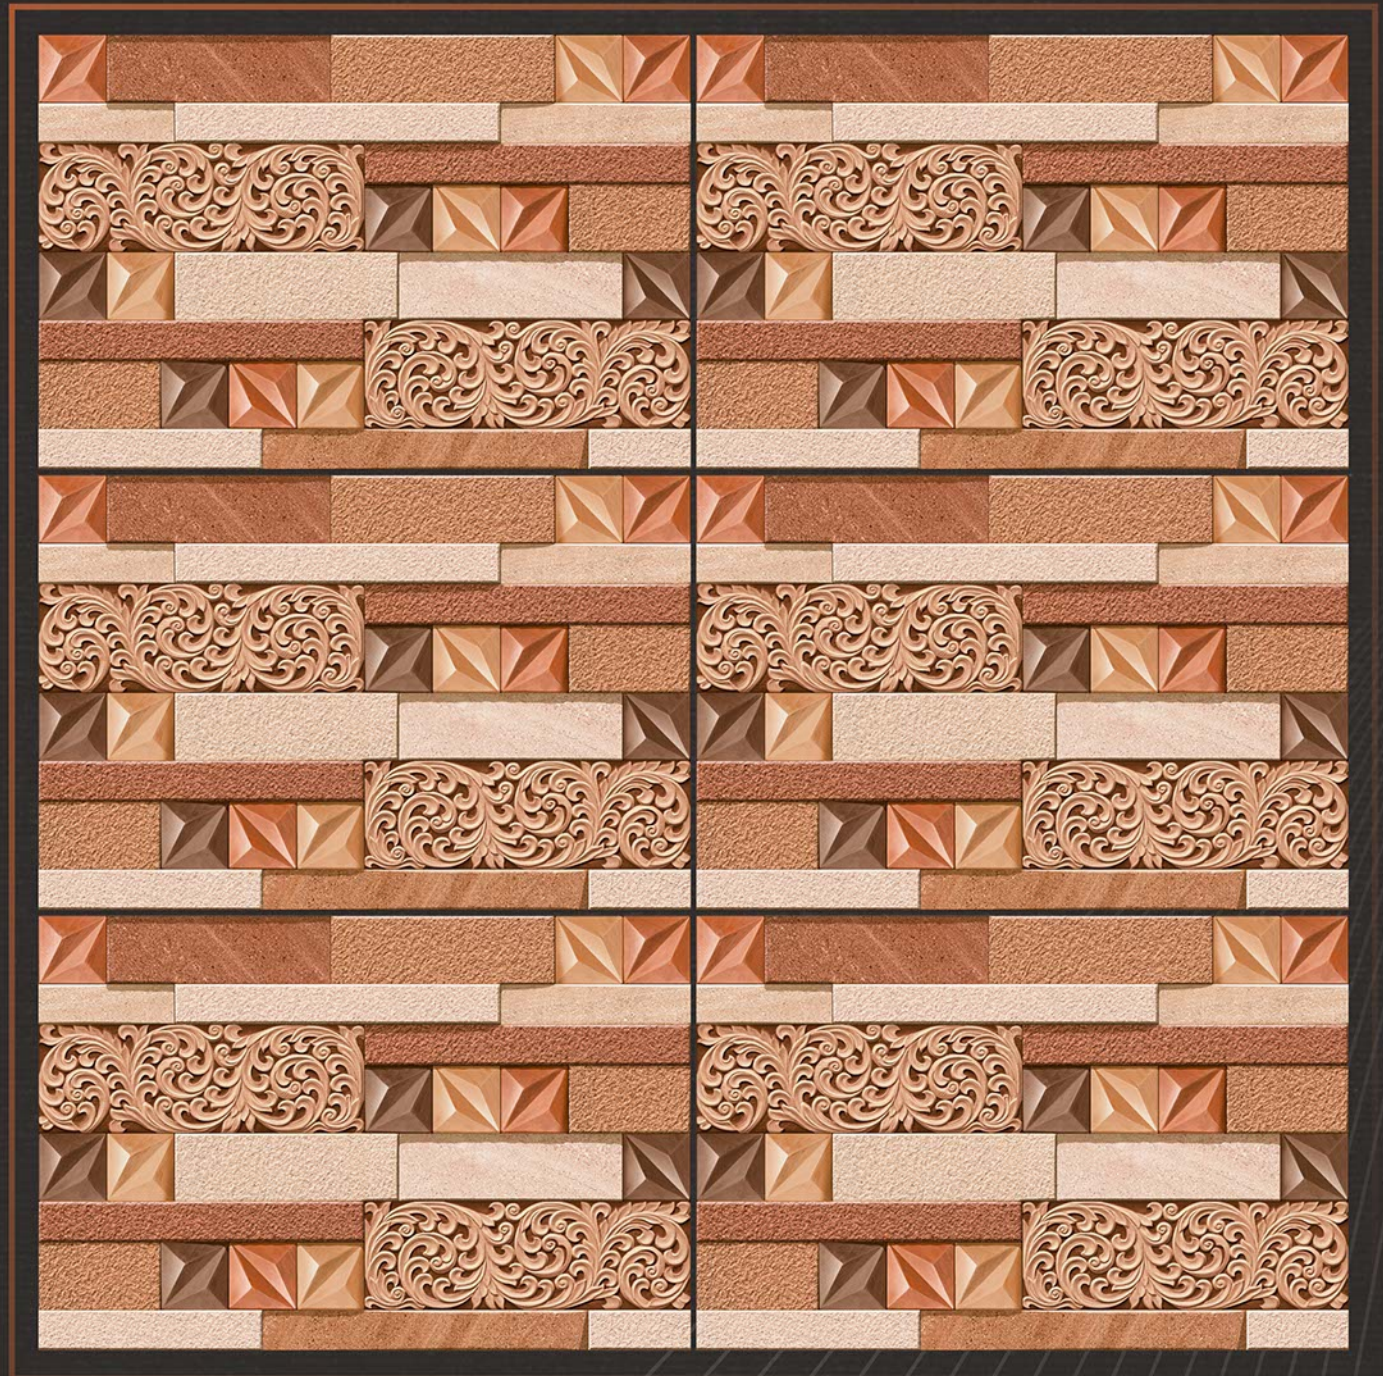

30  
45 X  
CM

eco friendly

100% waterproof

random design

fire resistance

zero maintenance

Rock\_1482

30  
45 X  
CM