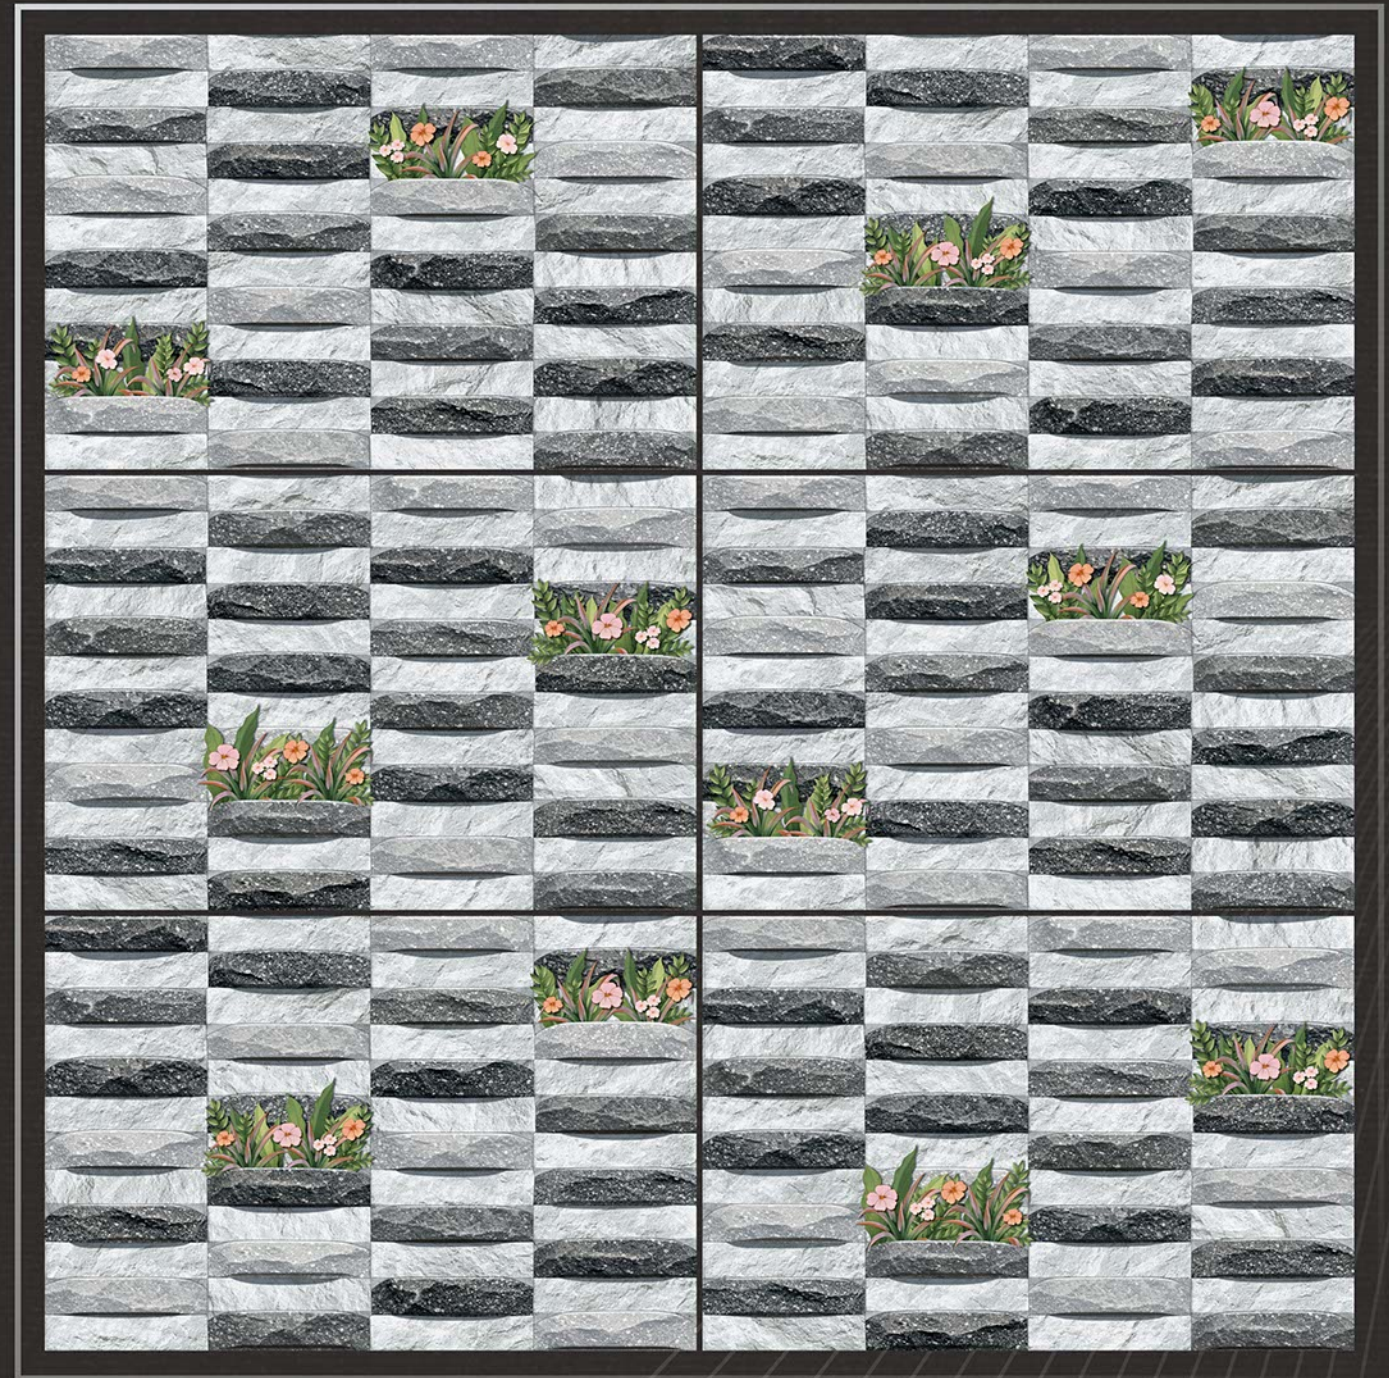

eco
friendly

100%
waterproof

random
design

fire
resistance

zero
maintenance