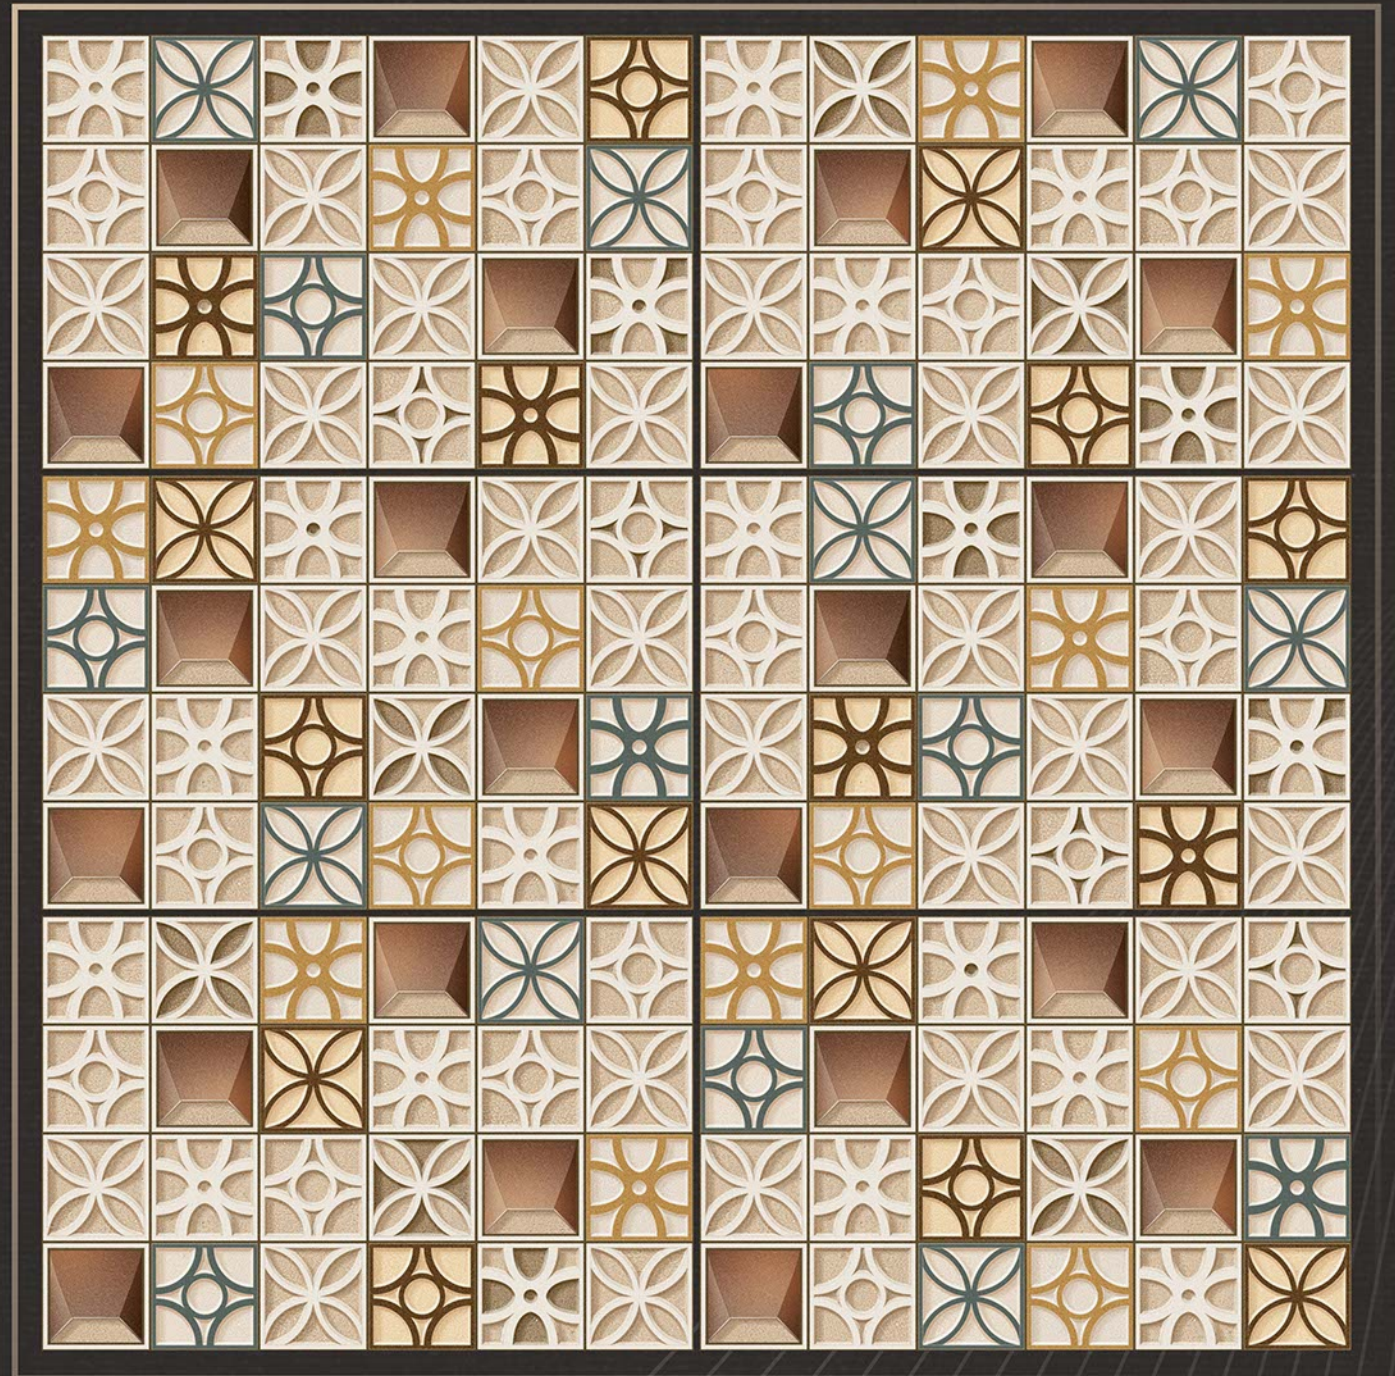

fire  
resistance

zero  
maintenance

Rock\_1525

30  
45x  
CM

eco friendly

100% waterproof

random design

fire resistance

zero maintenance

Rock\_1526

30  
45x  
CM

eco friendly

100% waterproof

random design

fire resistance

zero maintenance