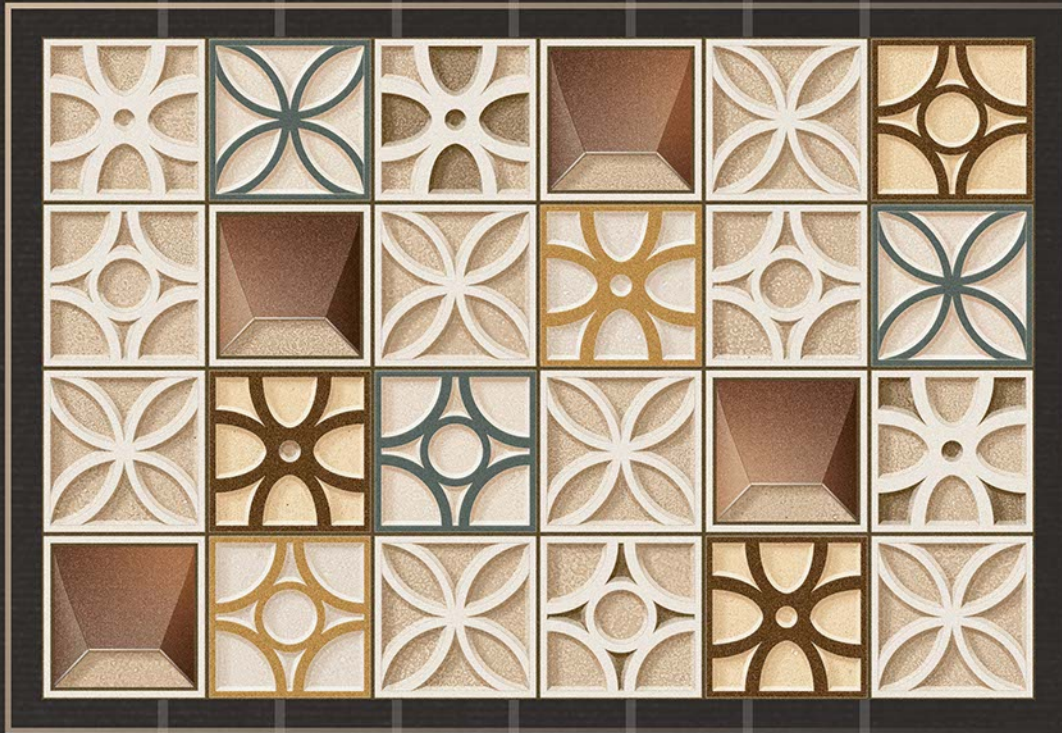

Rock_1525

30
45x
CM