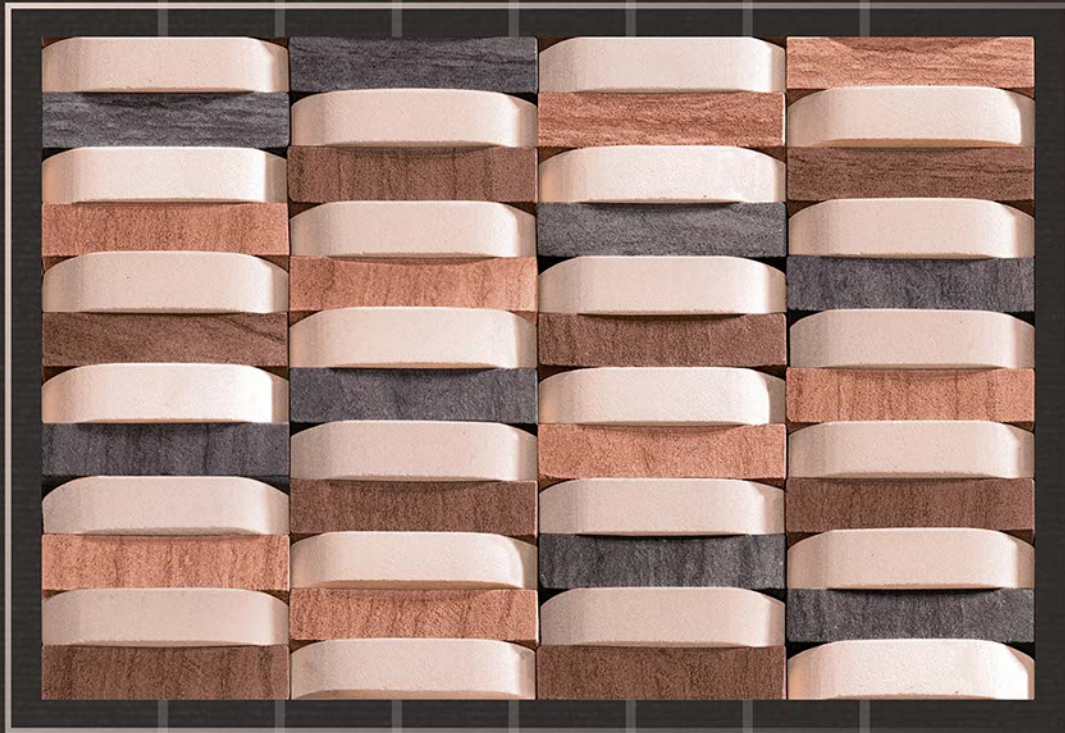

Rock_1502

30
45 X
CM