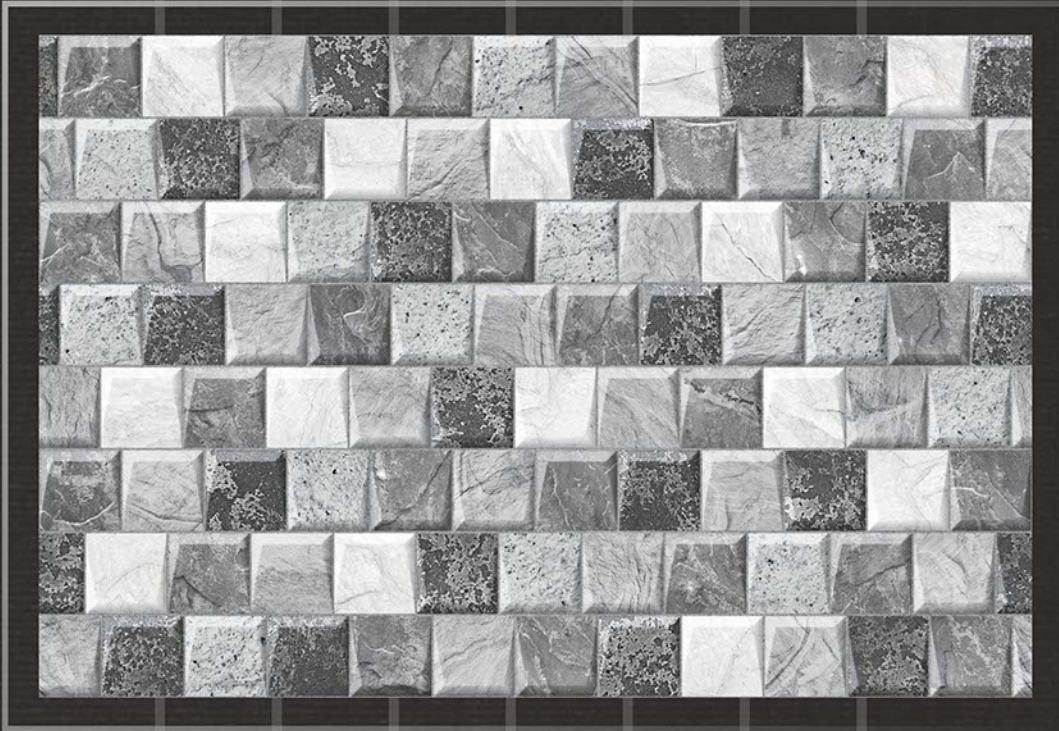

PREVIEW  
OF ROCK\_1505

Rock\_1506

30  
45X  
CM

eco friendly

100% waterproof

random design

fire resistance

zero maintenance