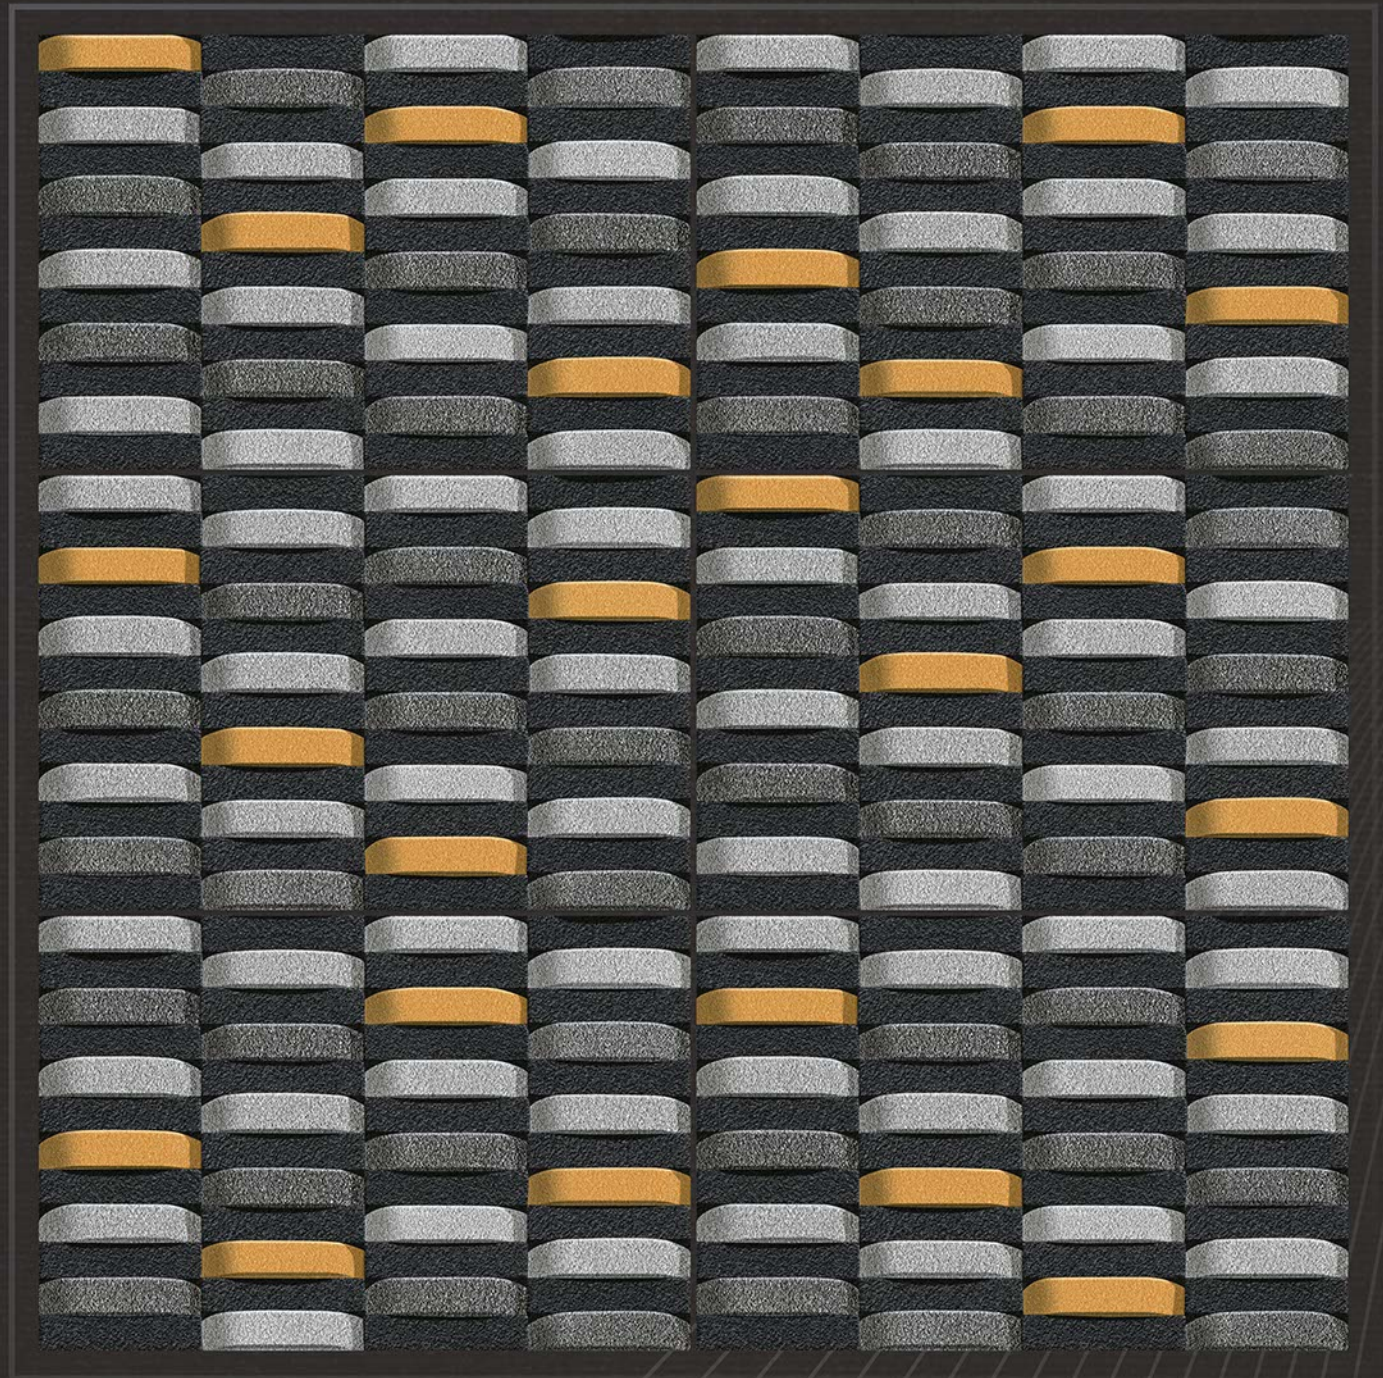

fire resistance

zero maintenance

Rock\_1503

30  
45X  
CM

eco  
friendly

100%  
waterproof

random  
design

fire  
resistance