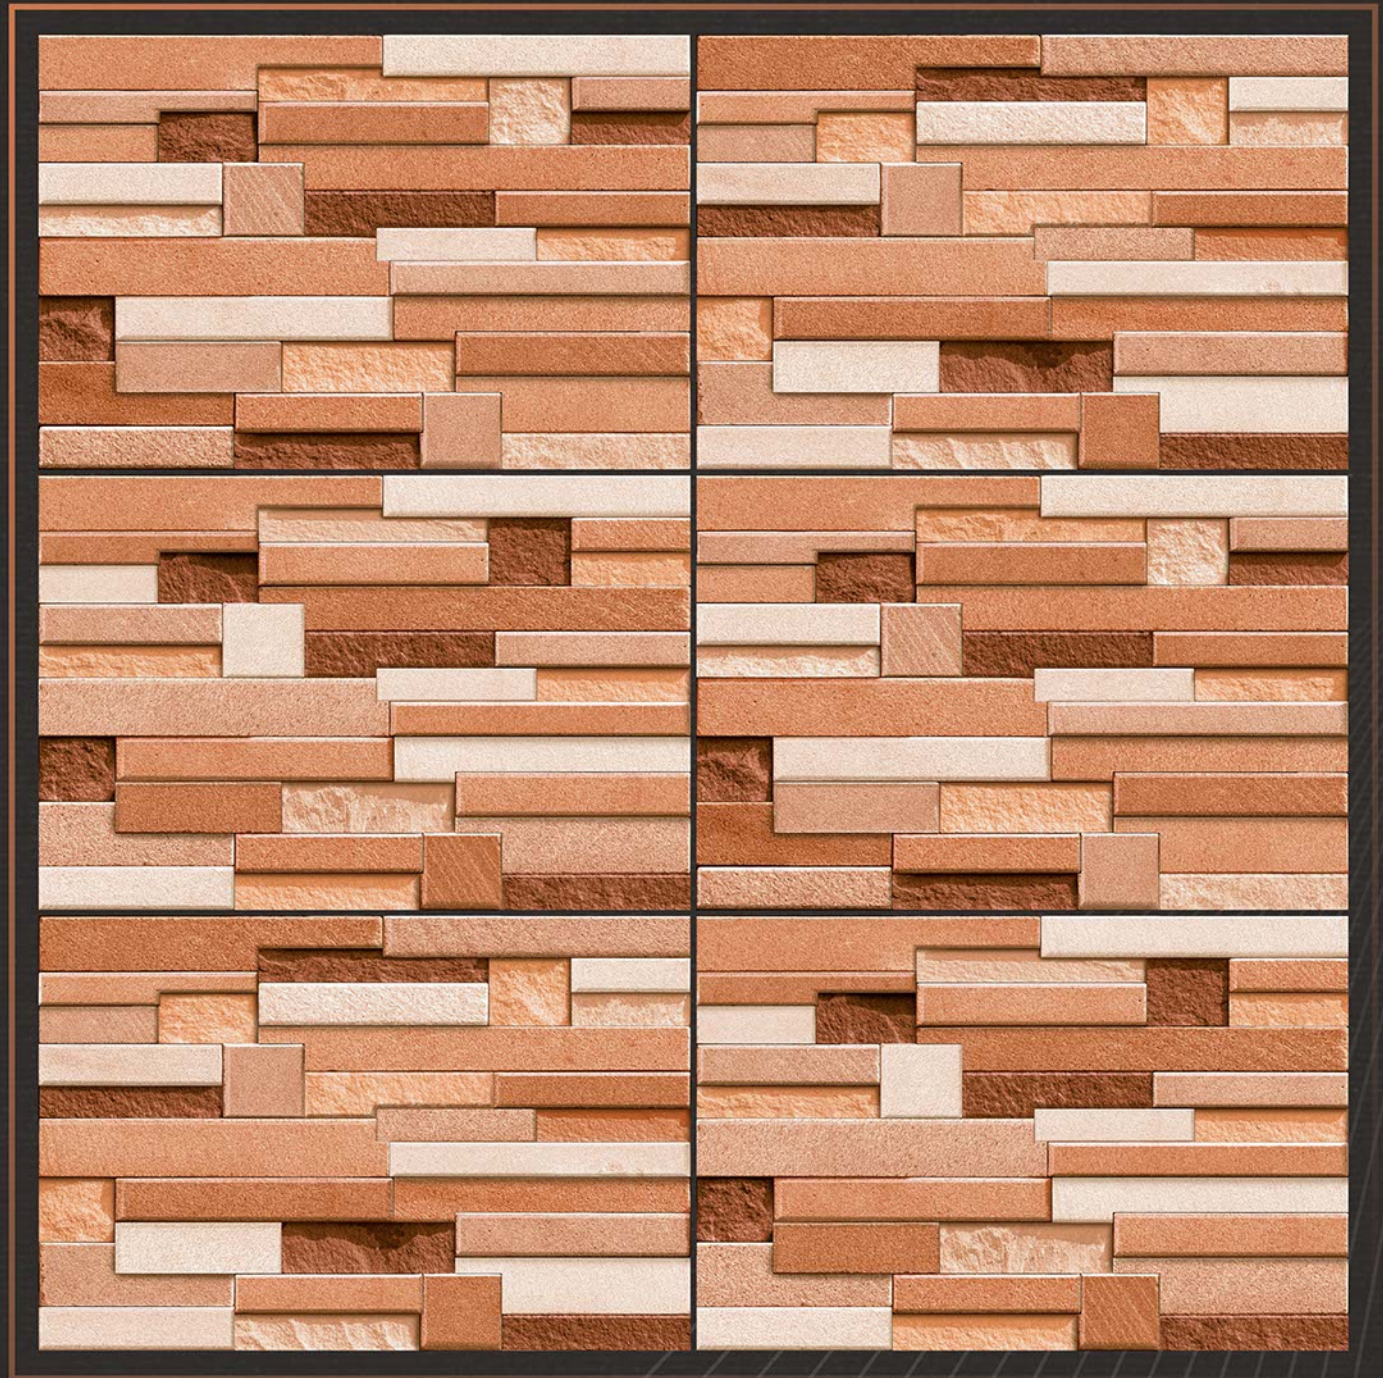

- eco friendly
- 100% waterproof
- random design
- fire resistance
- zero maintenance