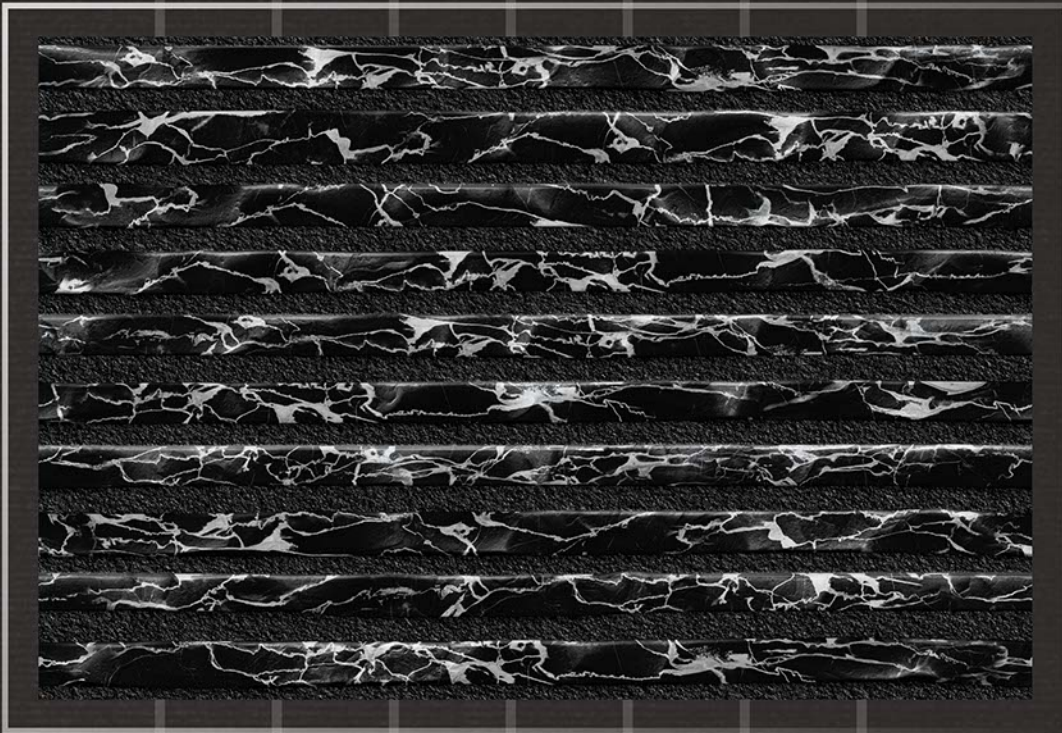

Rock\_1475

30  
45 X  
CM

eco friendly

100% waterproof

random design

fire resistance

zero maintenance

Rock\_1476