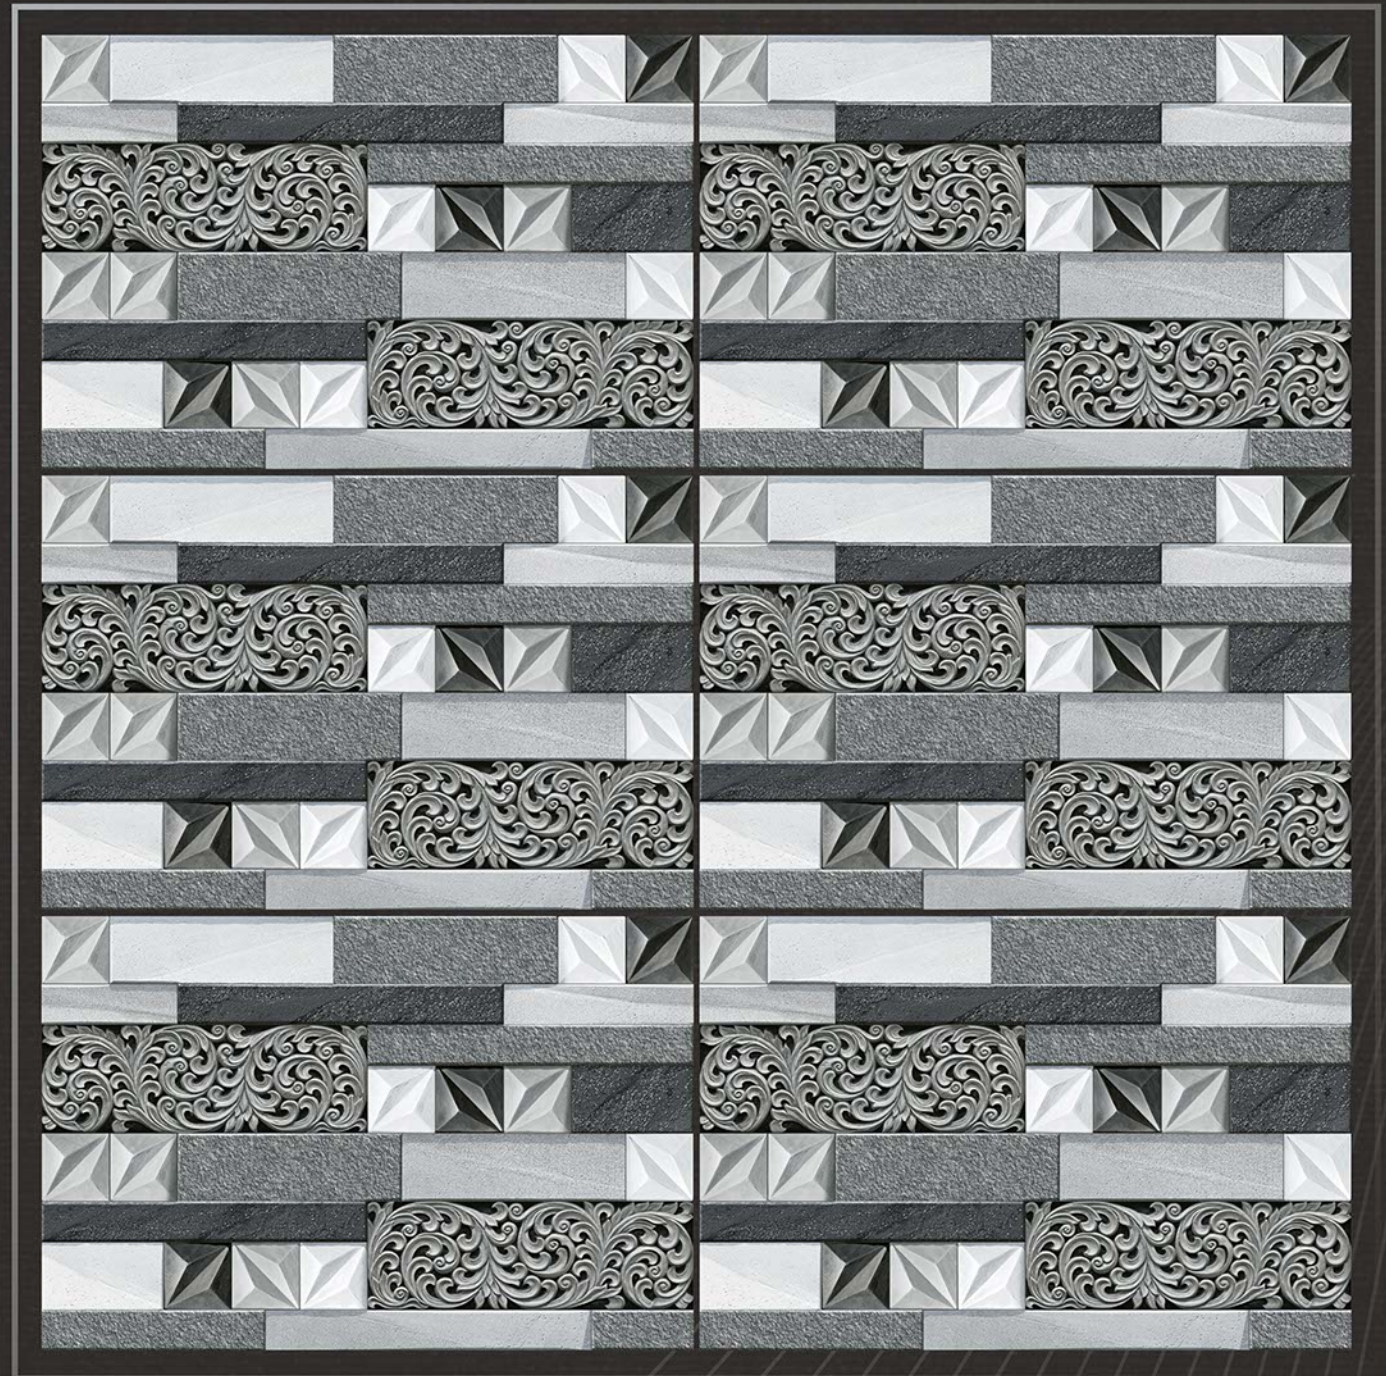

eco
friendly

100%
waterproof

random
design

fire
resistance

zero
maintenance