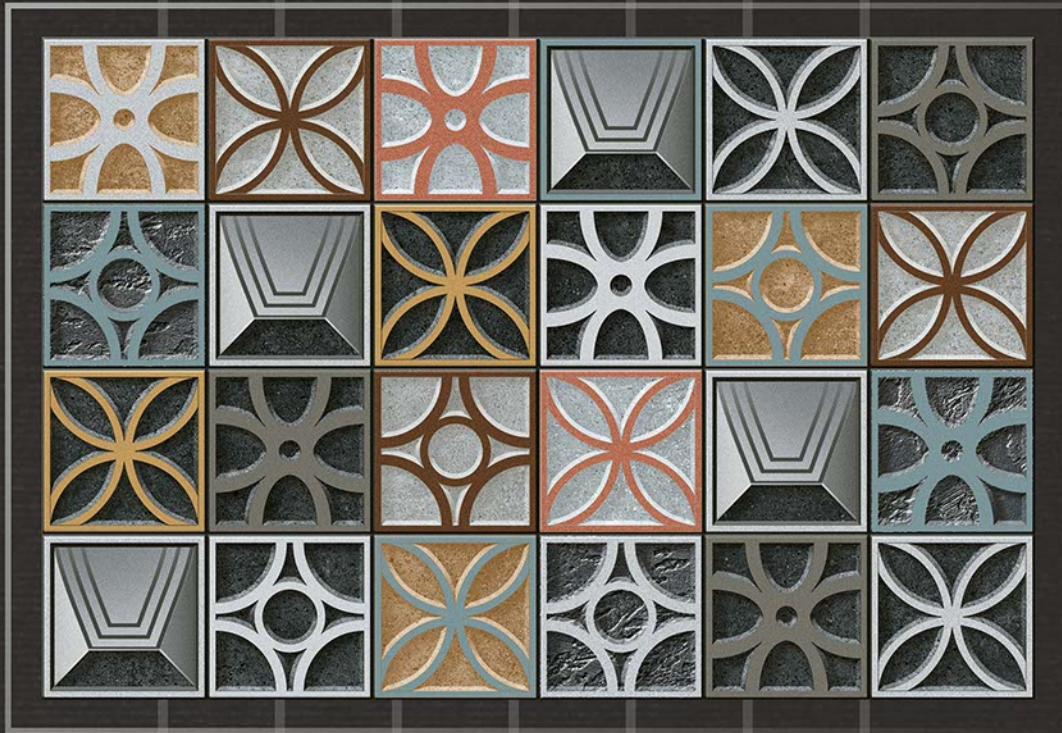

Rock_1527

30
45x
CM