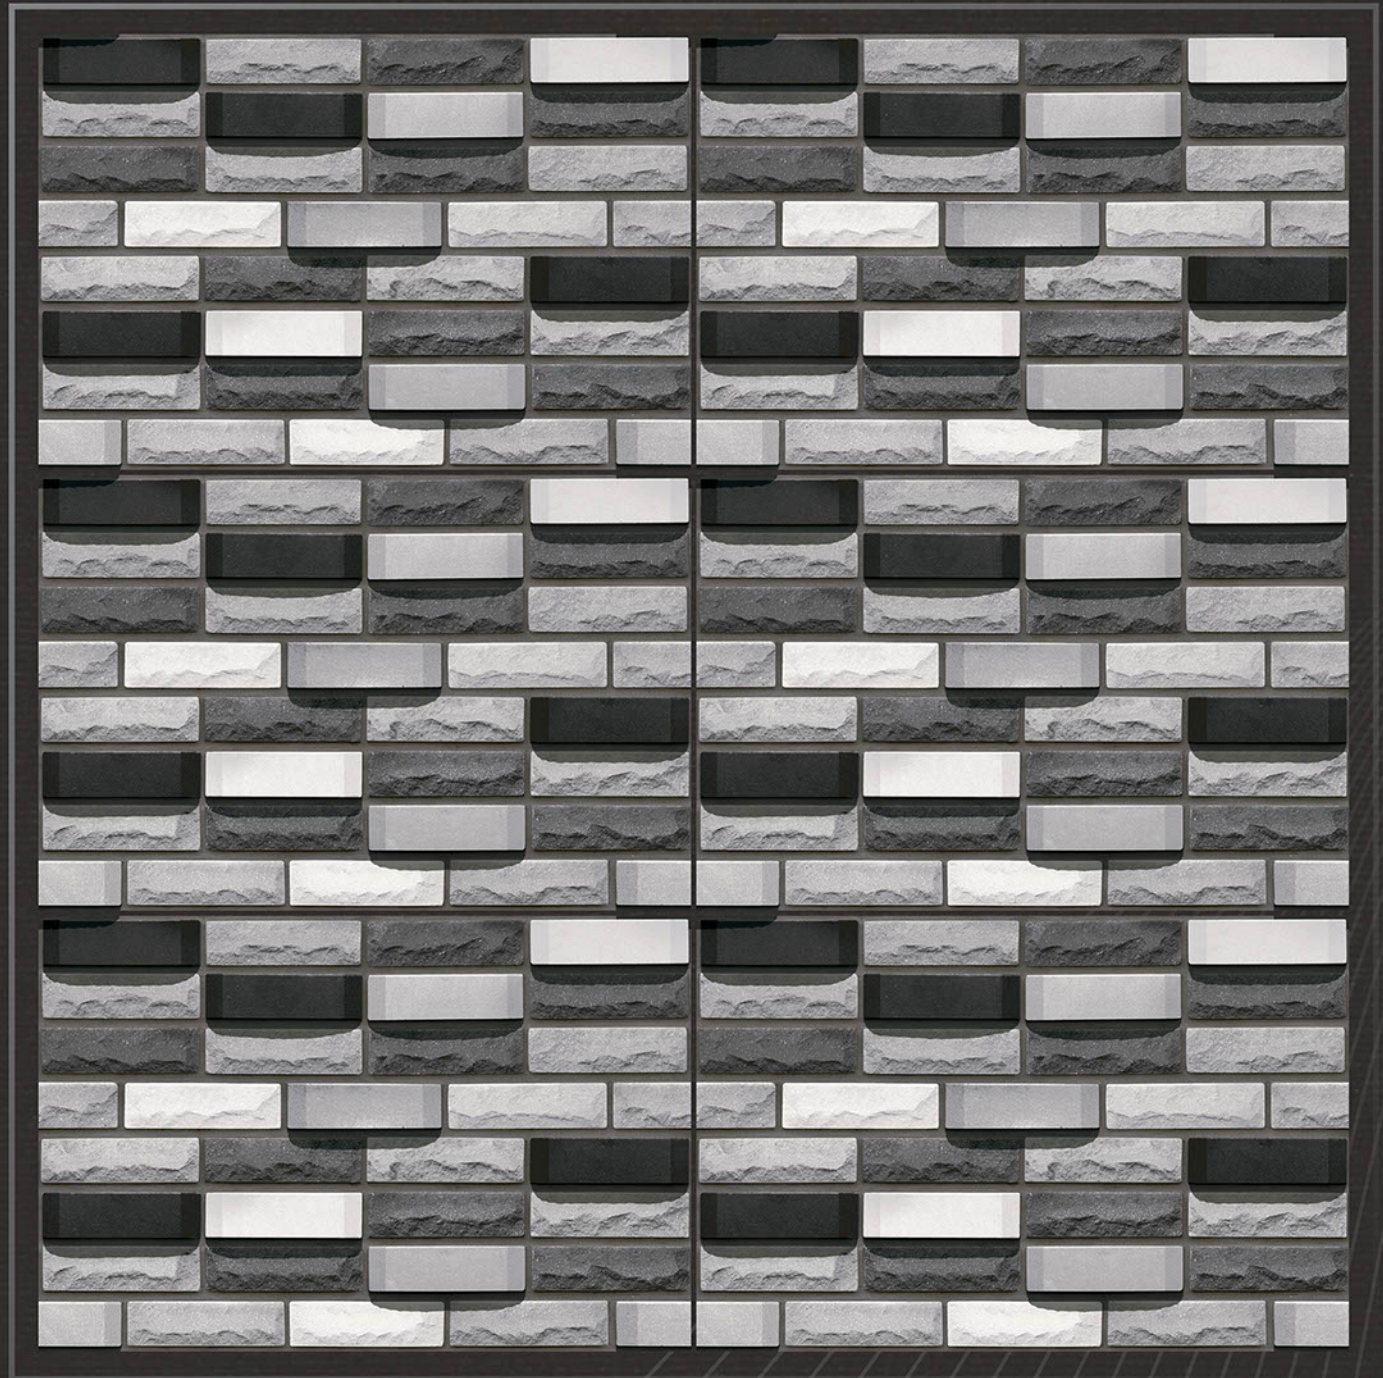

Rock\_1304

30  
45X  
CM

-  eco friendly
-  100% waterproof
-  random design
-  fire resistance
-  zero maintenance

Rock\_1305

30  
45 X  
CM

eco friendly

100% waterproof

random design