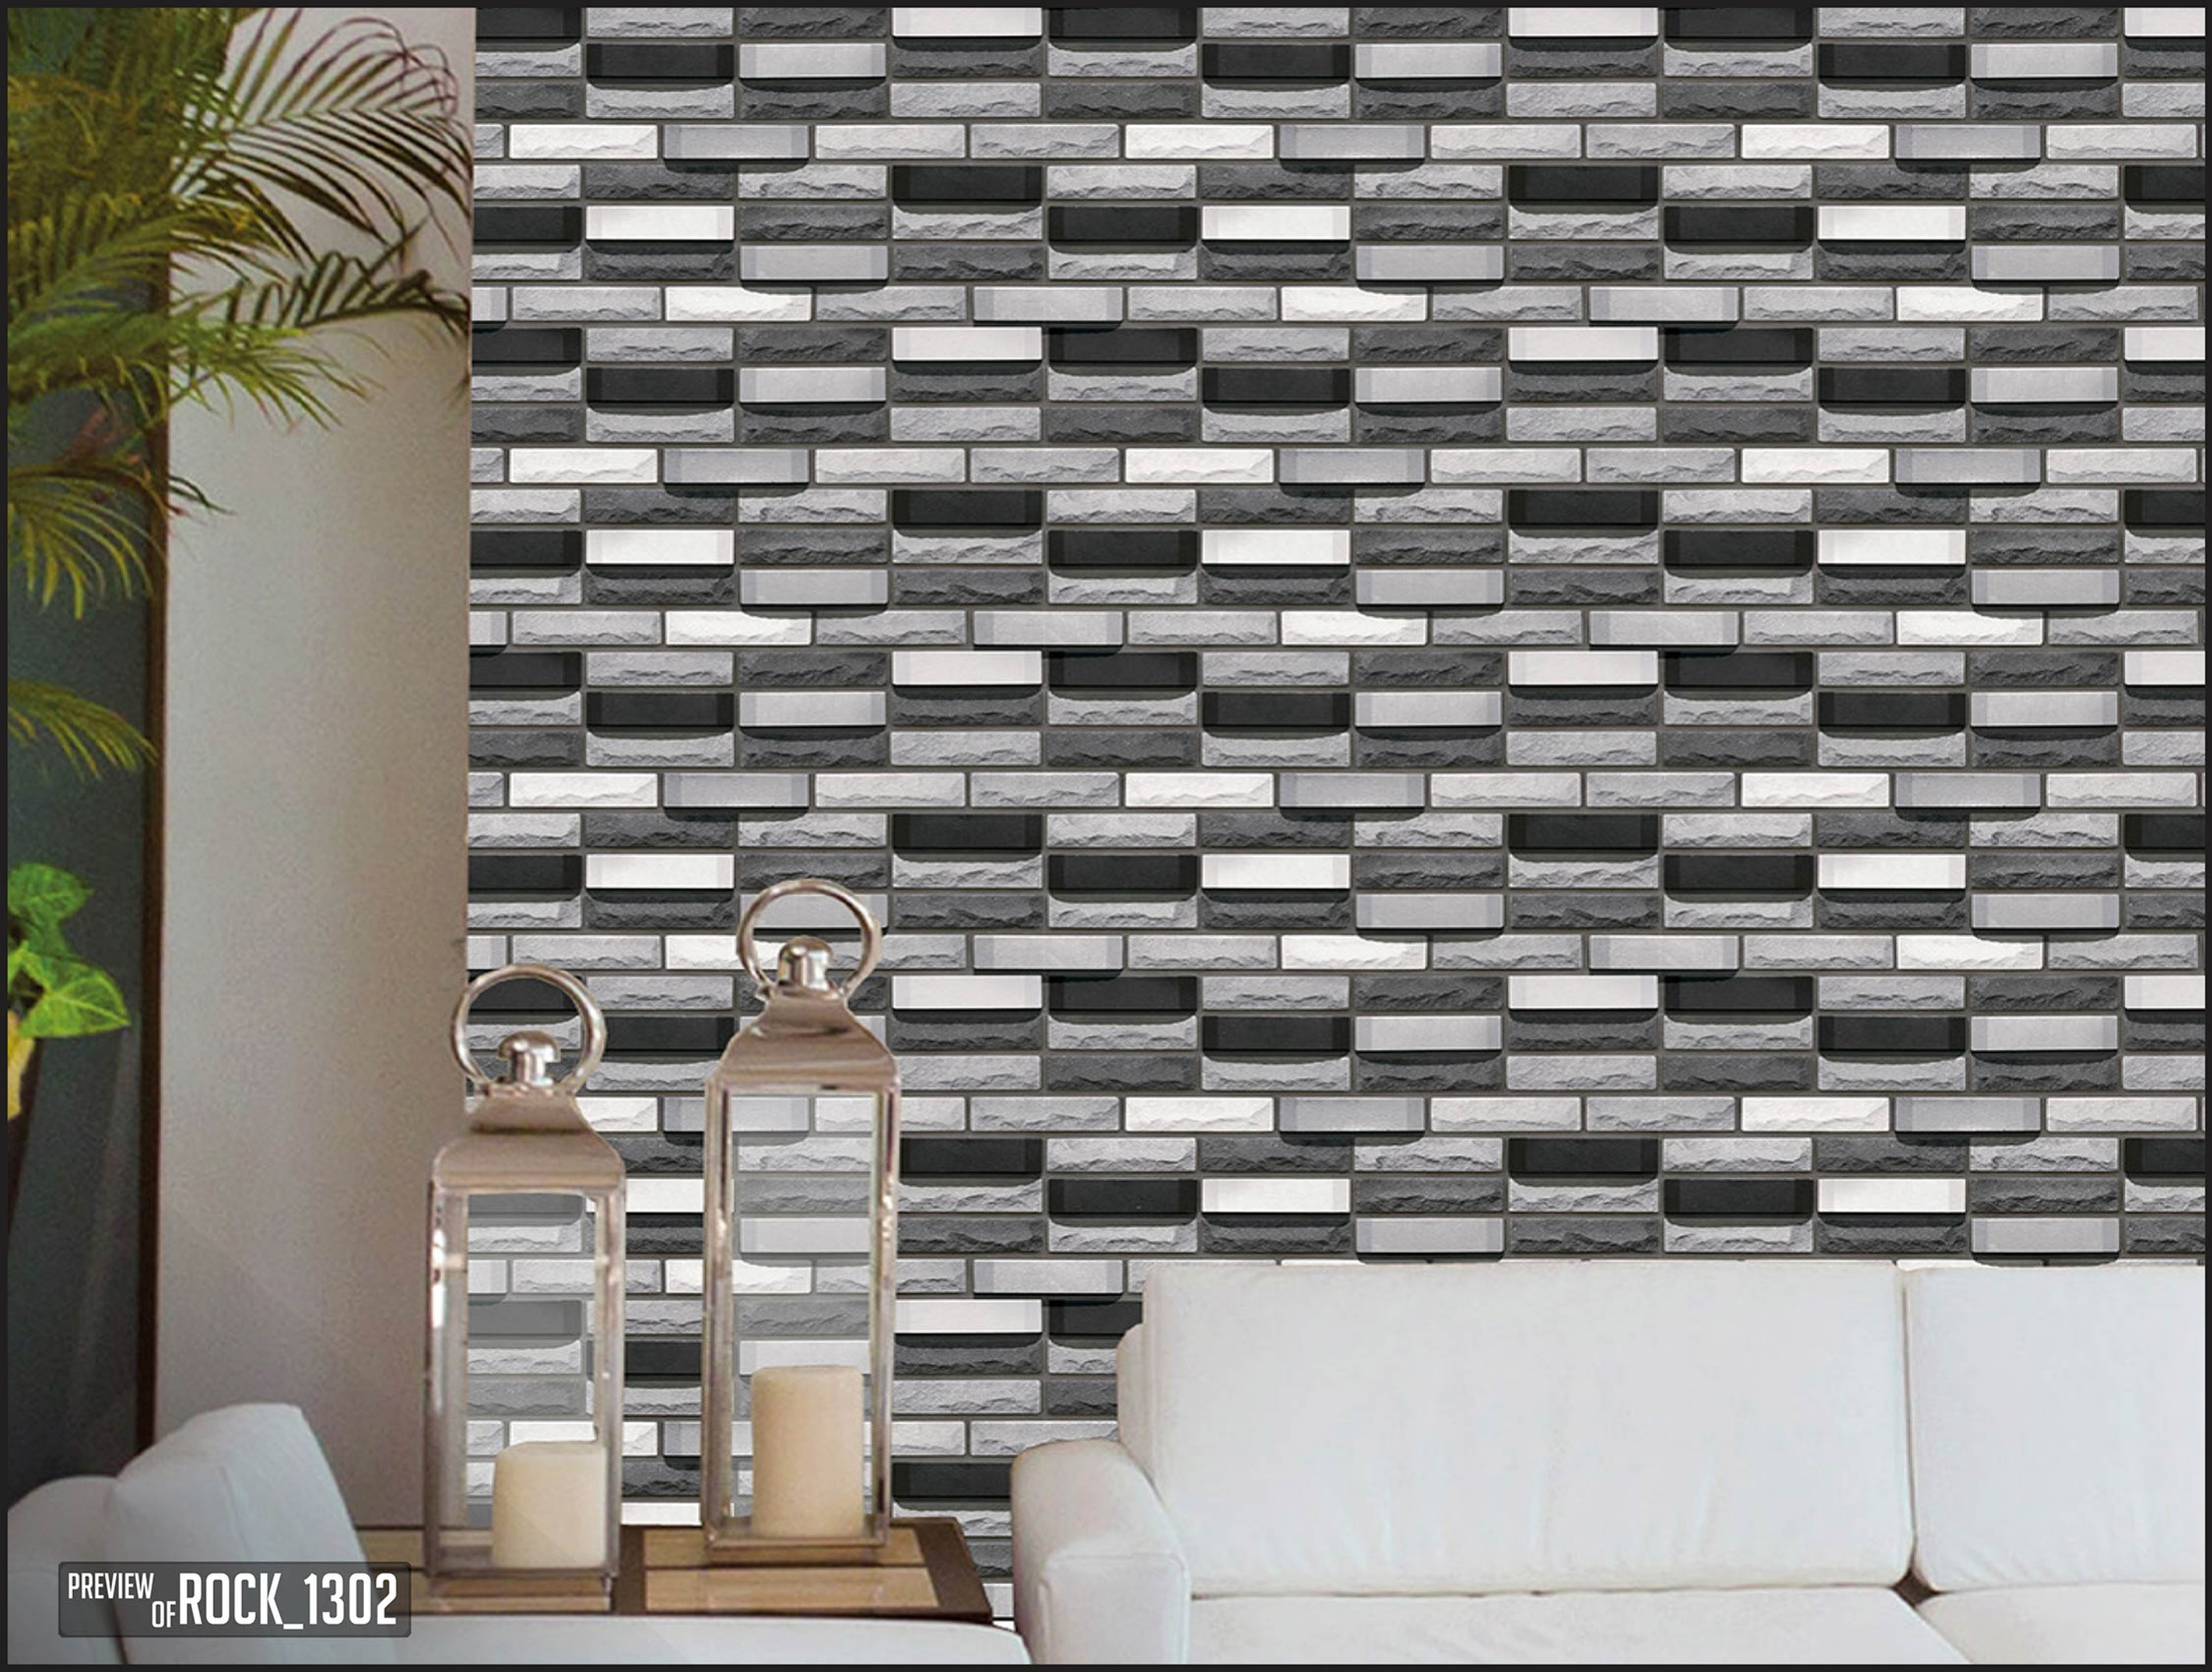

PREVIEW
OF ROCK_1302