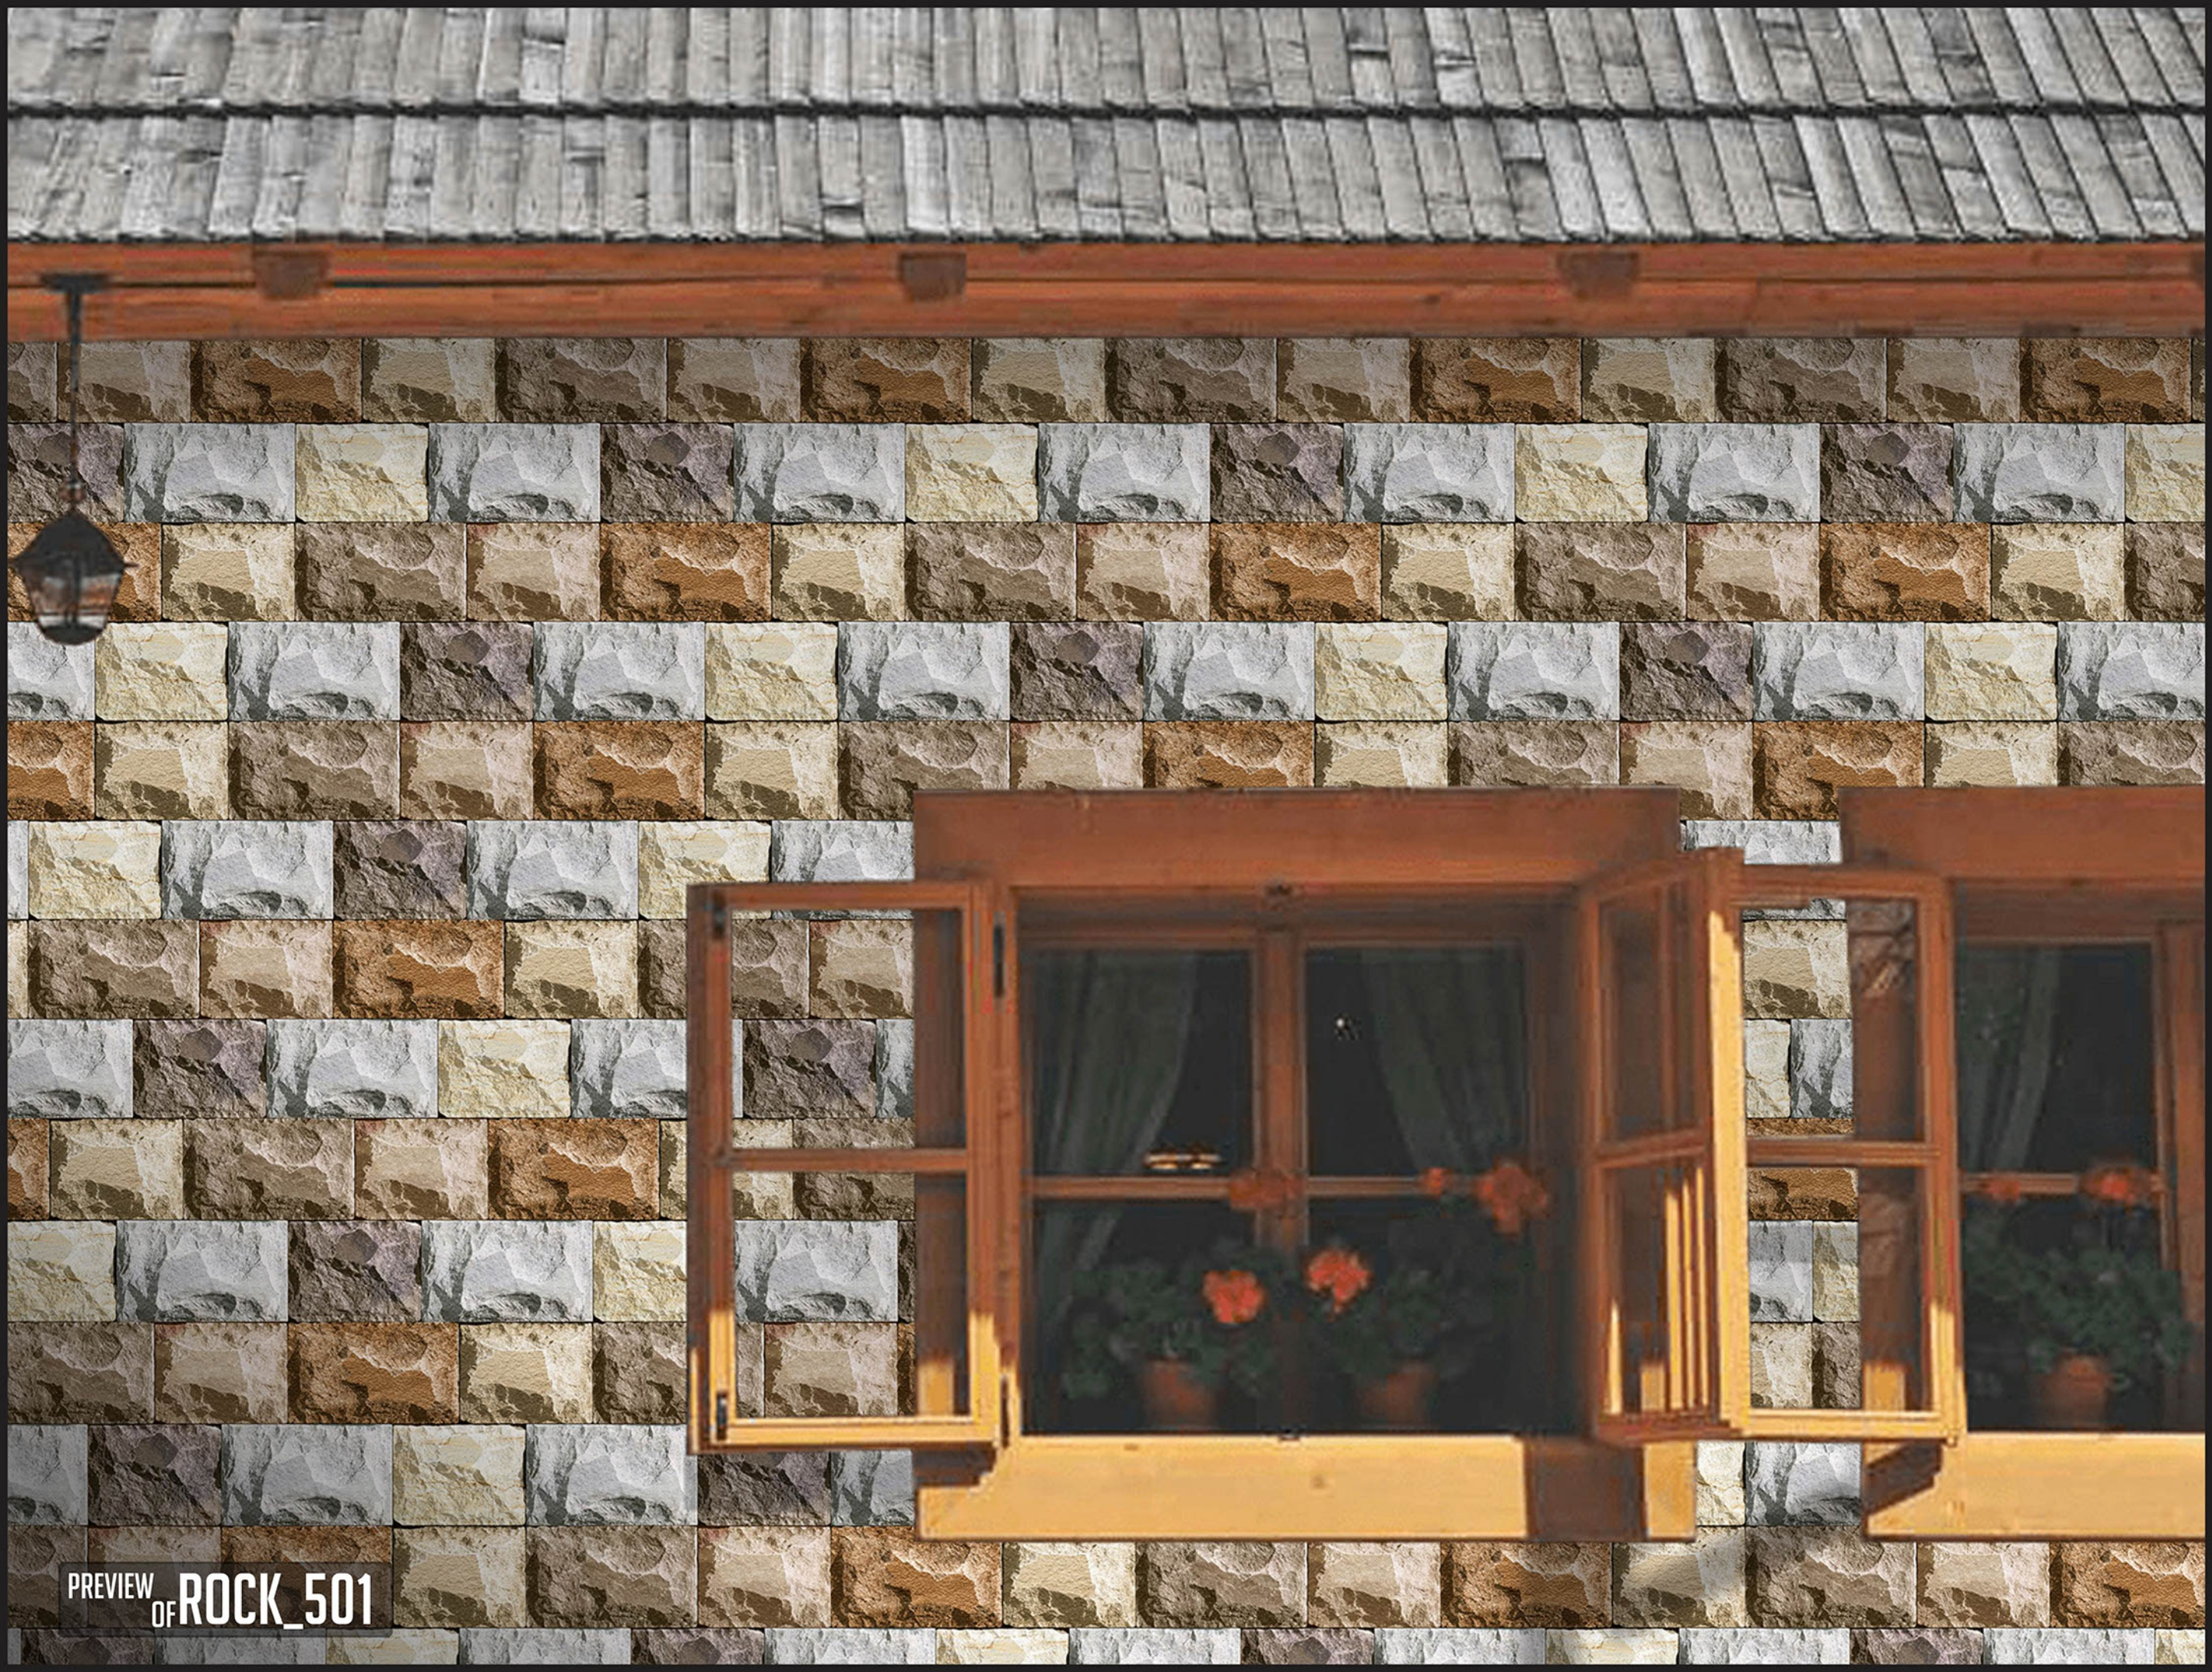

100% waterproof

random design

fire resistance

zero maintenance

PREVIEW  
OF ROCK\_501

Rock\_510

30  
45X  
CM

eco  
friendly