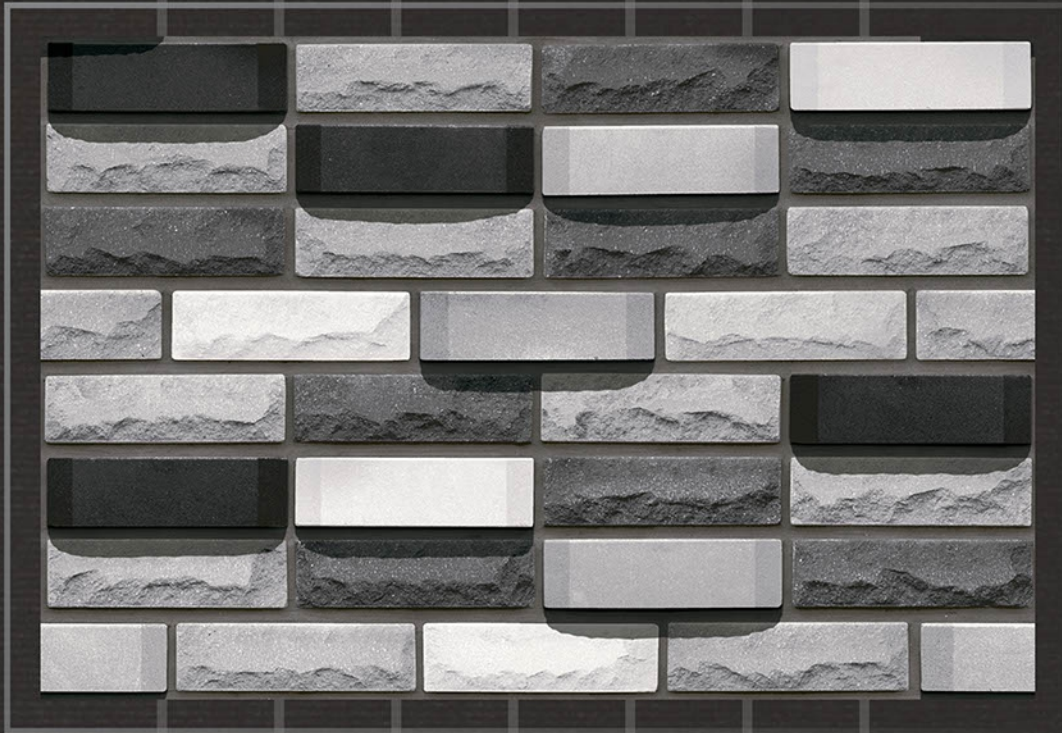

PREVIEW  
OF ROCK\_1302

Rock\_1303

30  
45X  
CM

eco friendly

100% waterproof

random design

fire resistance

zero maintenance

Rock\_1304

30  
45X  
CM

-  eco friendly
-  100% waterproof
-  random design
-  fire resistance
-  zero maintenance

Rock\_1305

30  
45 X  
CM

eco friendly

100% waterproof

random design