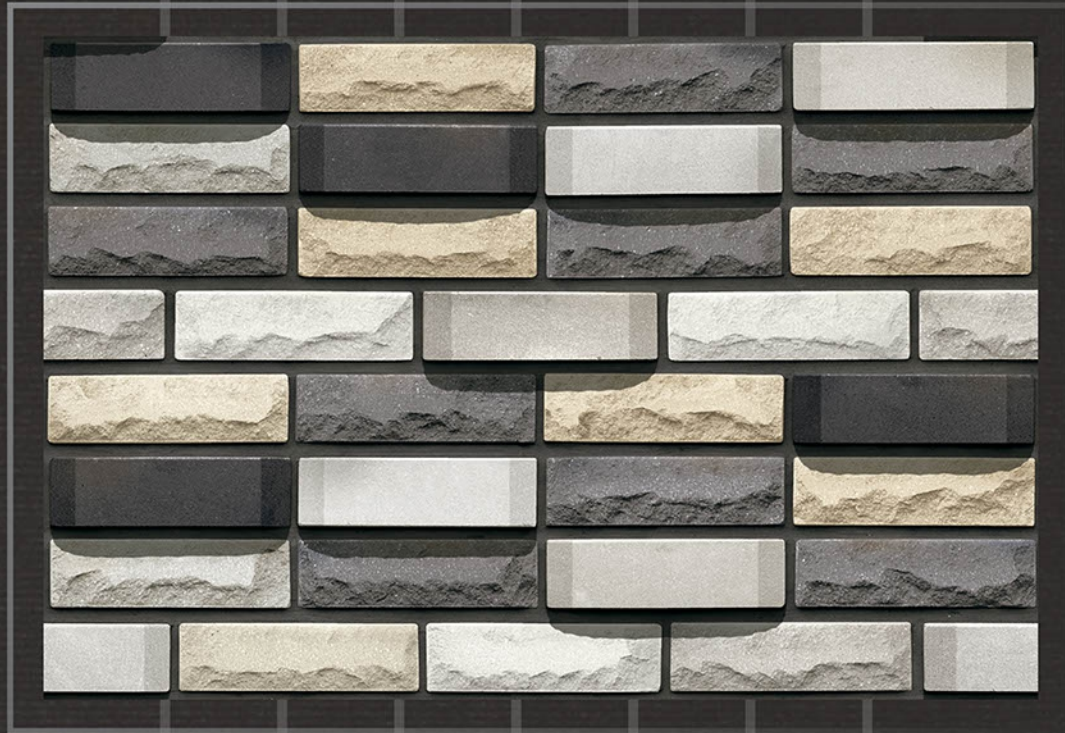

Rock_1303

30
45X
CM