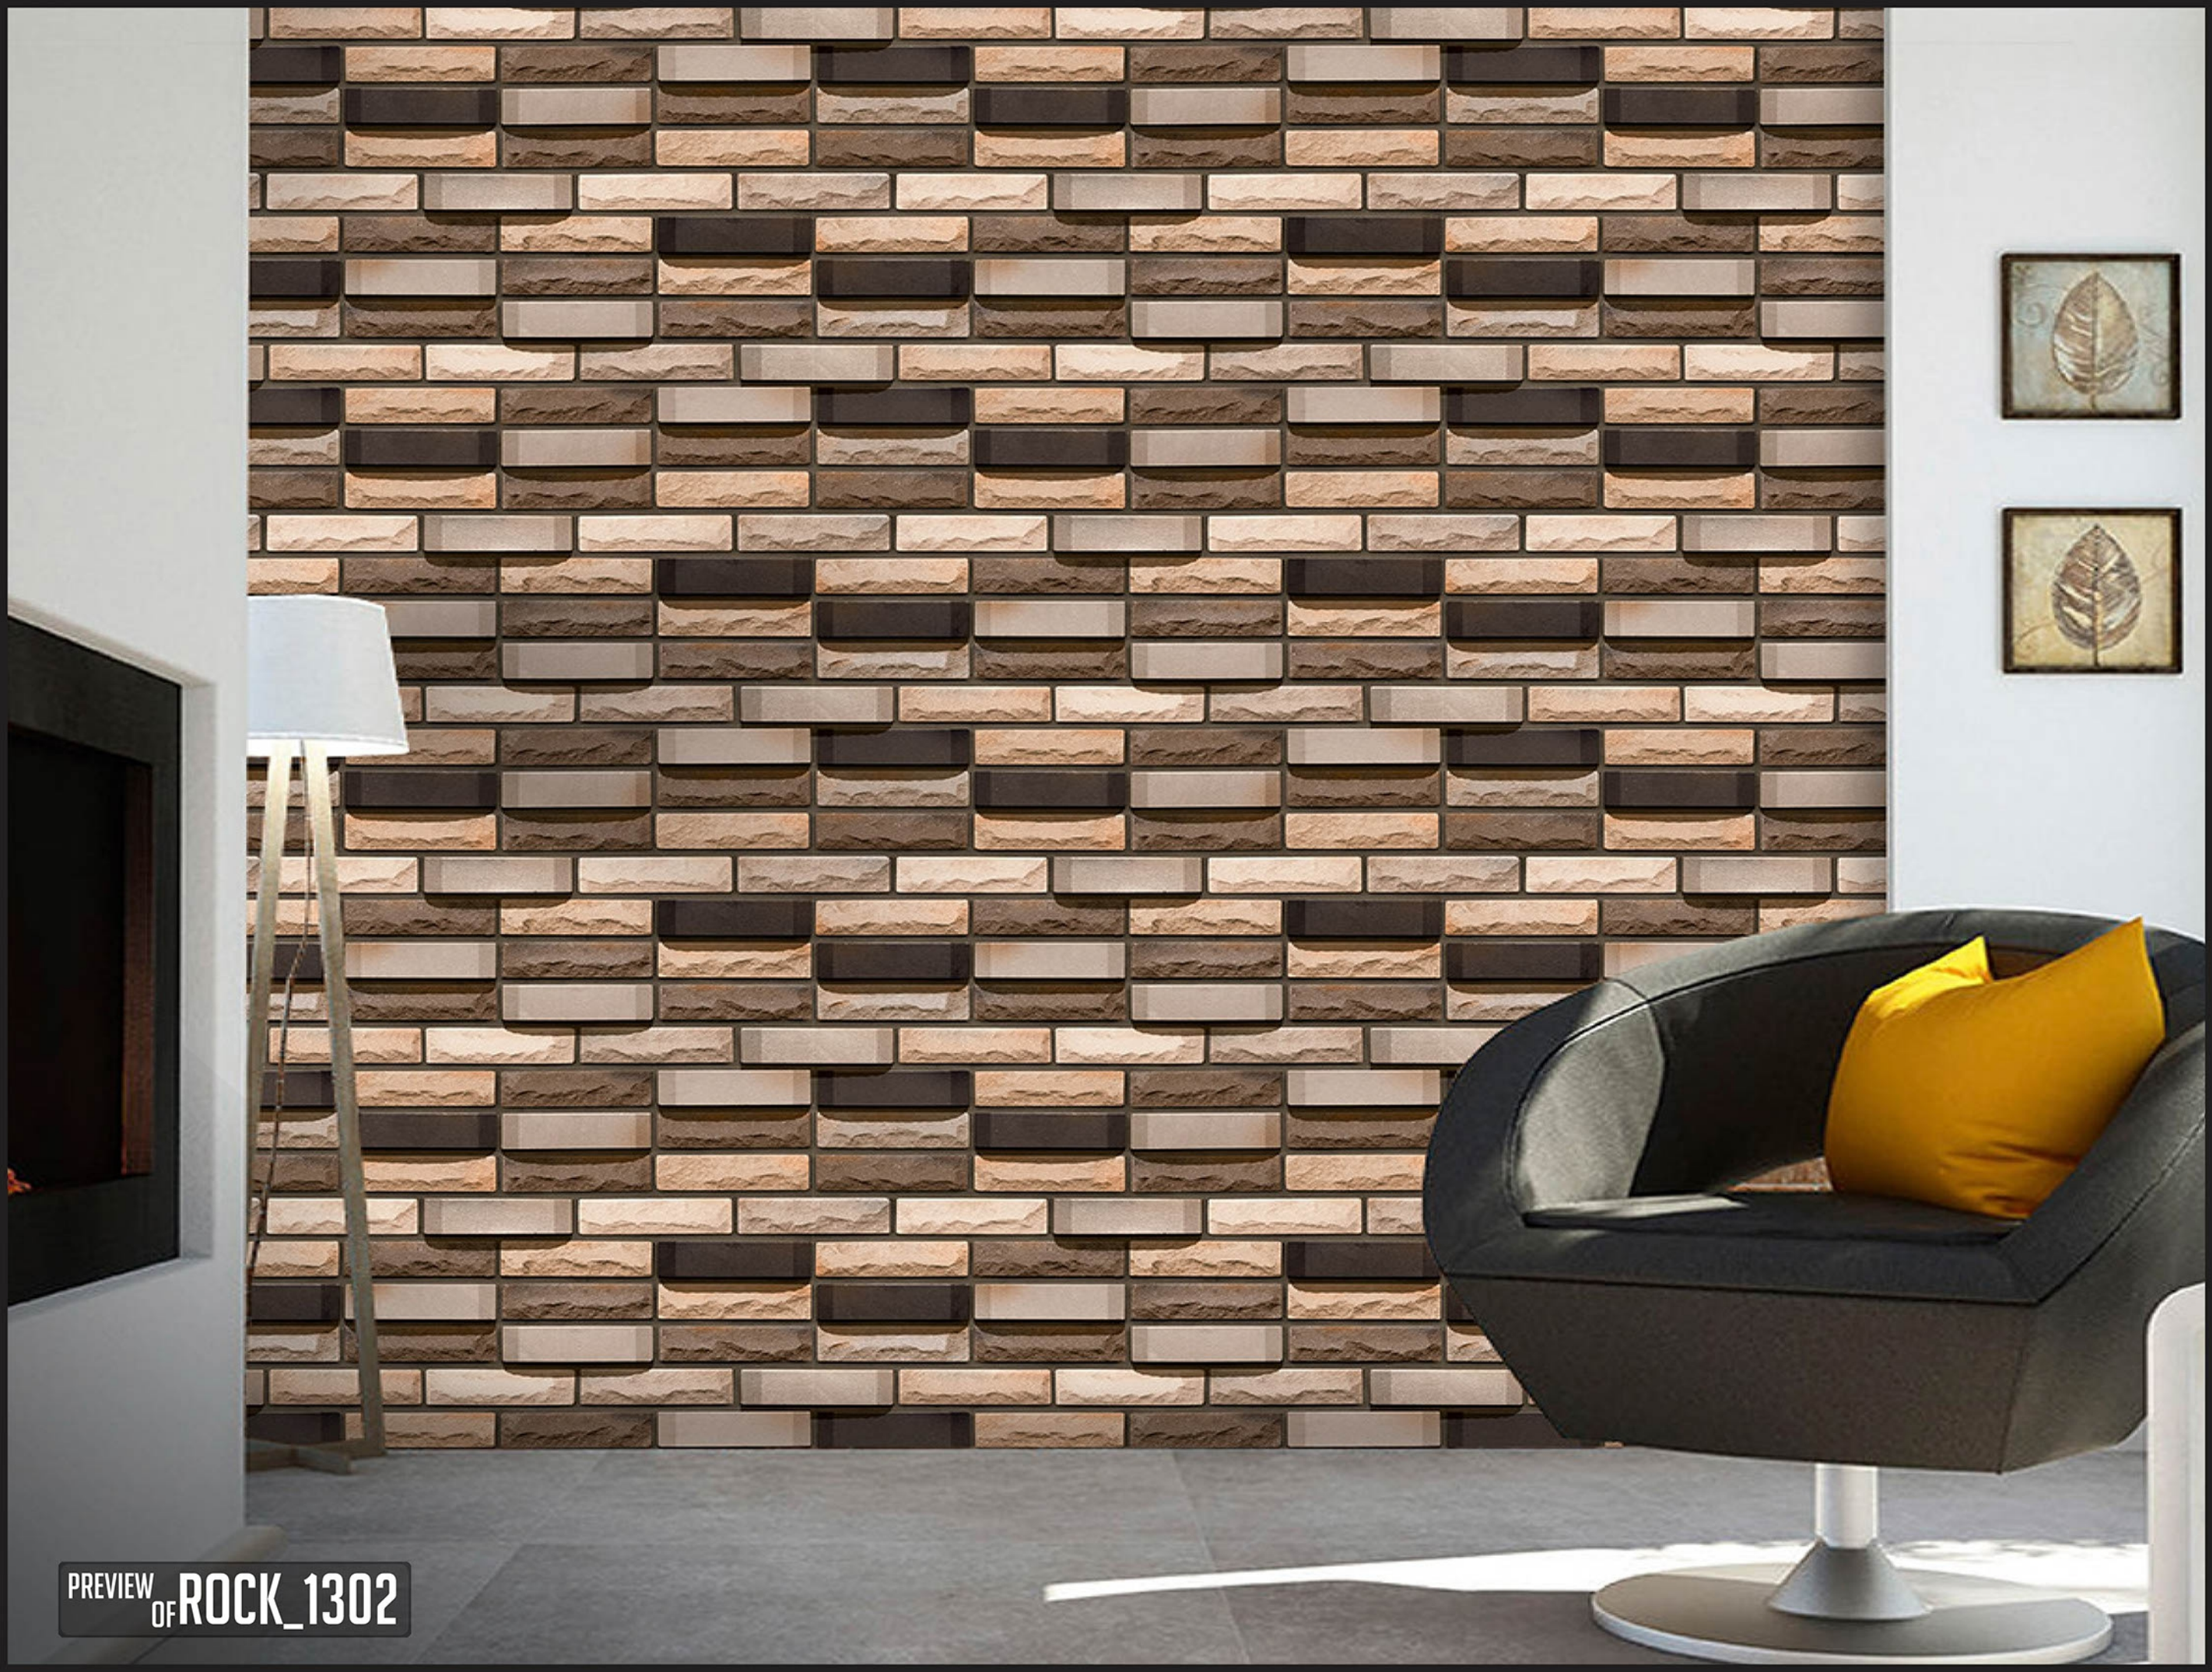

PREVIEW  
OF ROCK\_1006

Rock\_1301

30  
45 X  
CM

-  eco friendly
-  100% waterproof
-  random design
-  fire resistance
-  zero maintenance

Rock\_1302

30  
45X  
CM

-  eco friendly
-  100% waterproof
-  random design
-  fire resistance
-  zero maintenance

PREVIEW  
OF ROCK\_1302

Rock\_1303

30  
45X  
CM

eco friendly

100% waterproof

random design

fire resistance

zero maintenance