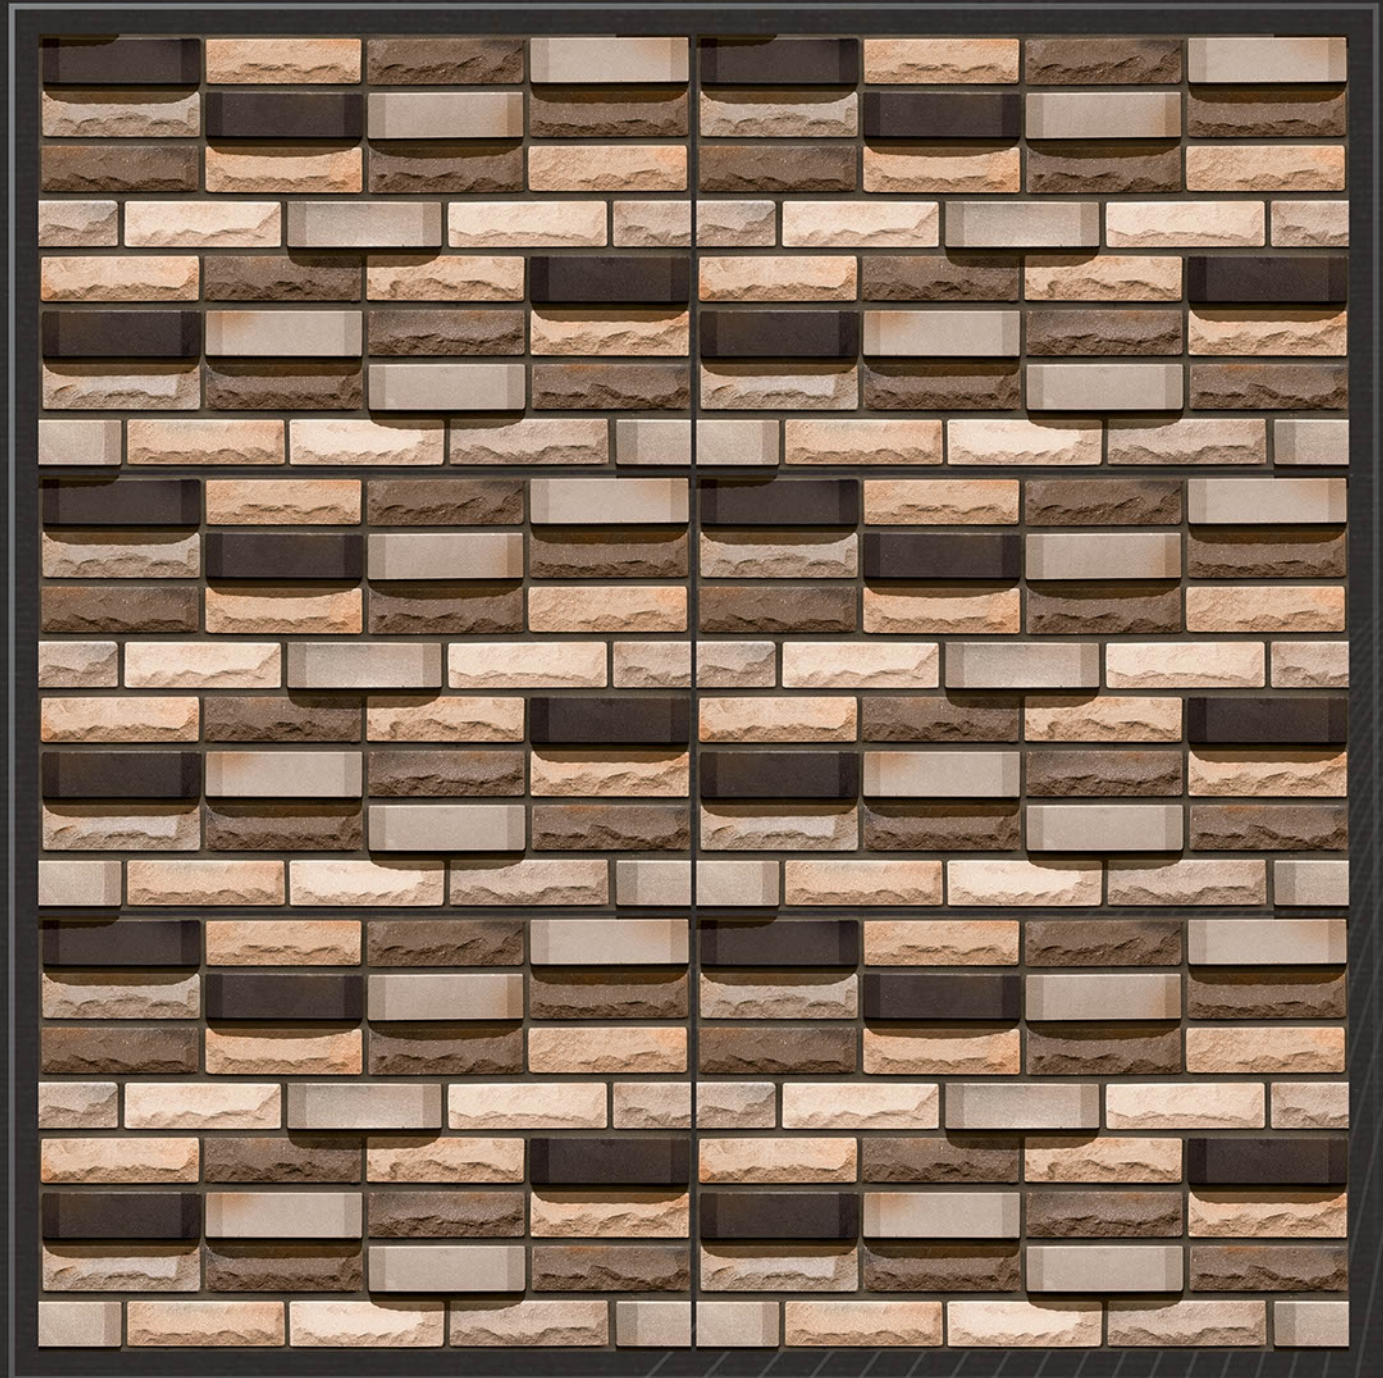

PREVIEW  
OF ROCK\_1006

Rock\_1301

30  
45 X  
CM

-  eco friendly
-  100% waterproof
-  random design
-  fire resistance
-  zero maintenance

Rock\_1302

30  
45X  
CM

-  eco friendly
-  100% waterproof
-  random design
-  fire resistance
-  zero maintenance