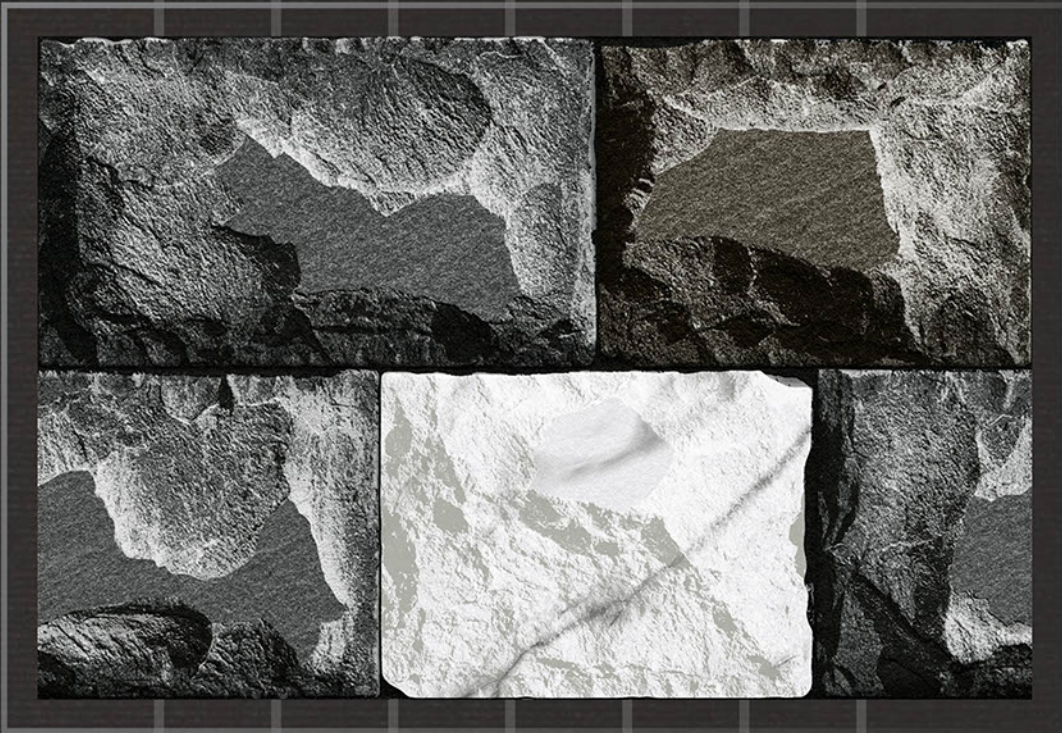

Rock_513 B

30
45 X
CM