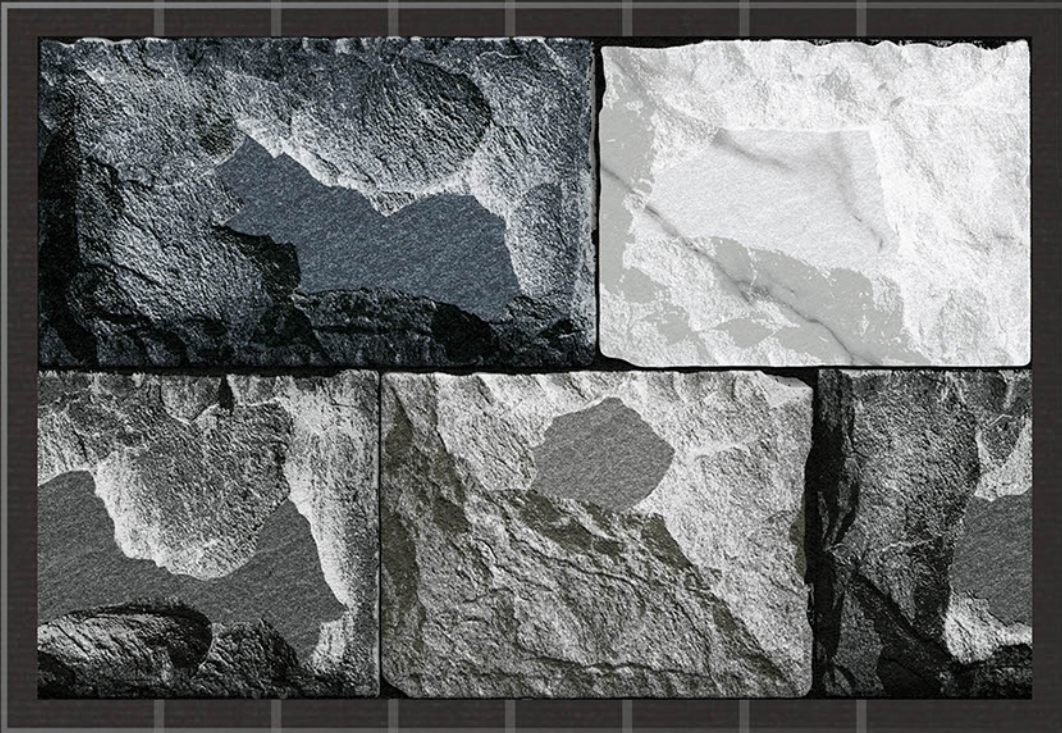

Rock_513 A

30
45X
CM