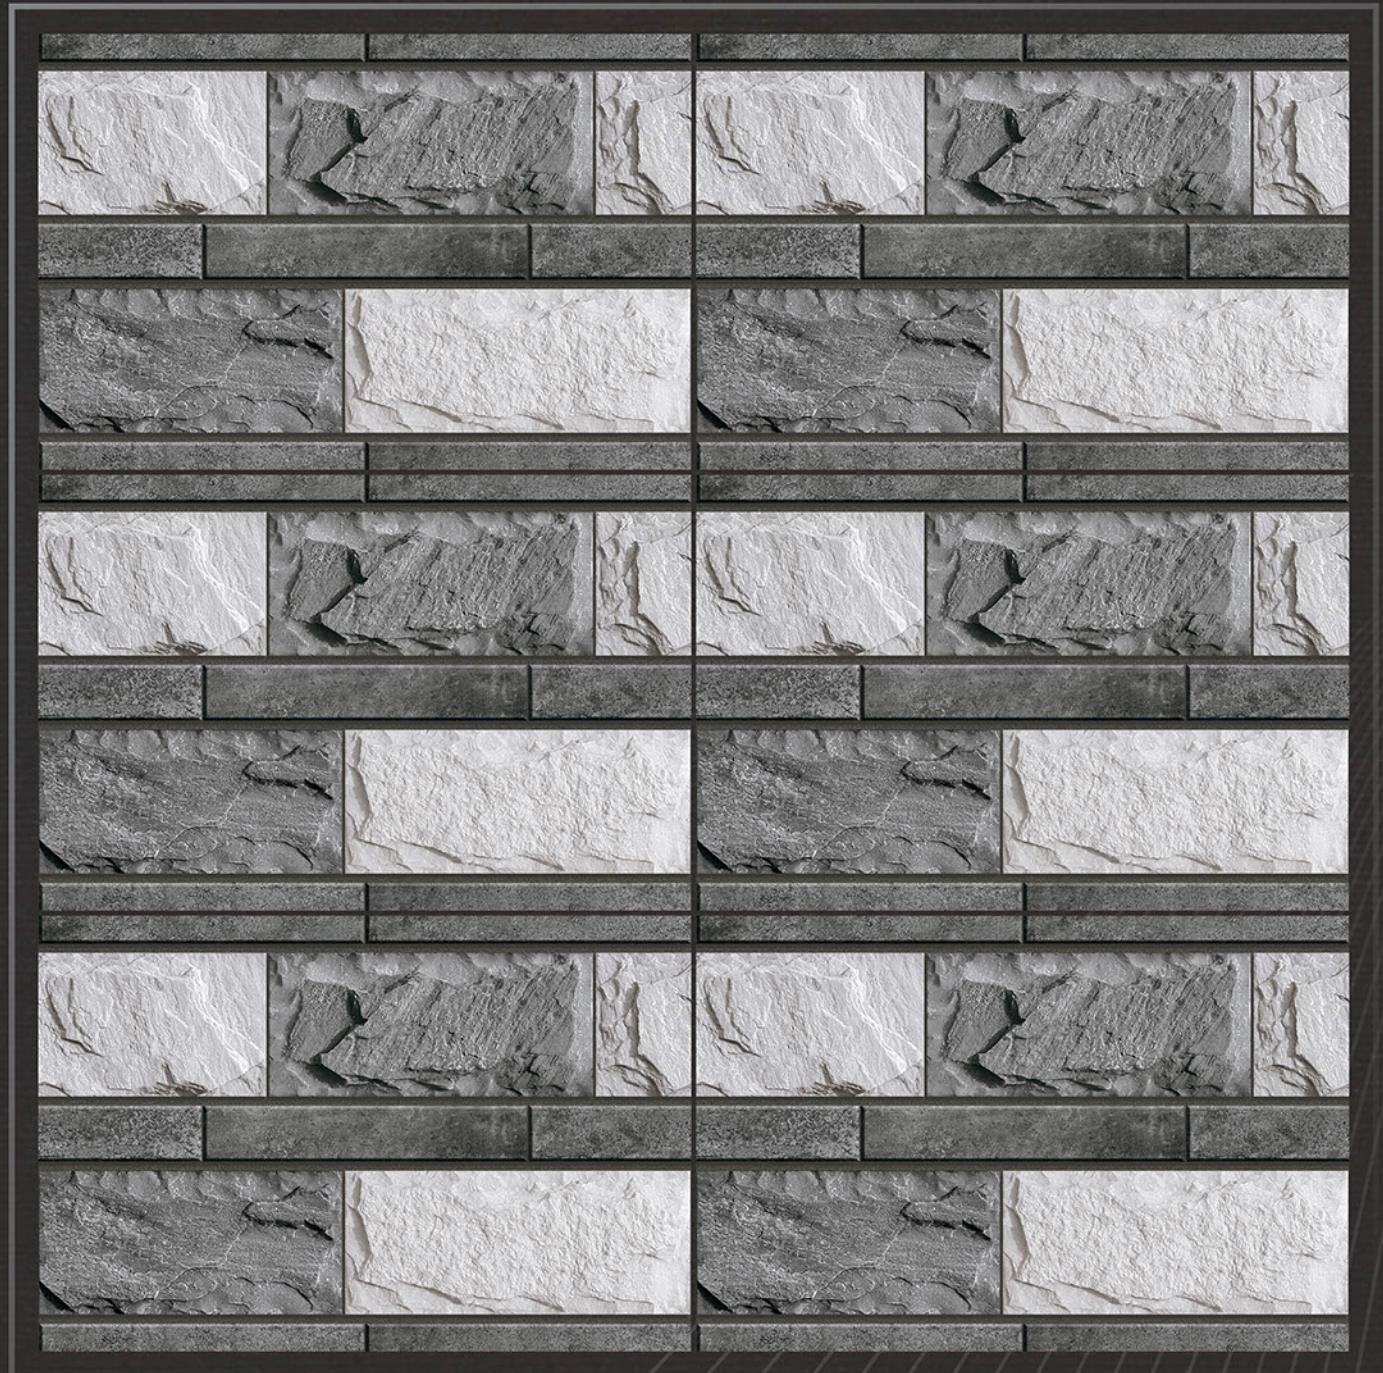

- eco friendly
- 100% waterproof
- random design
- fire resistance
- zero maintenance