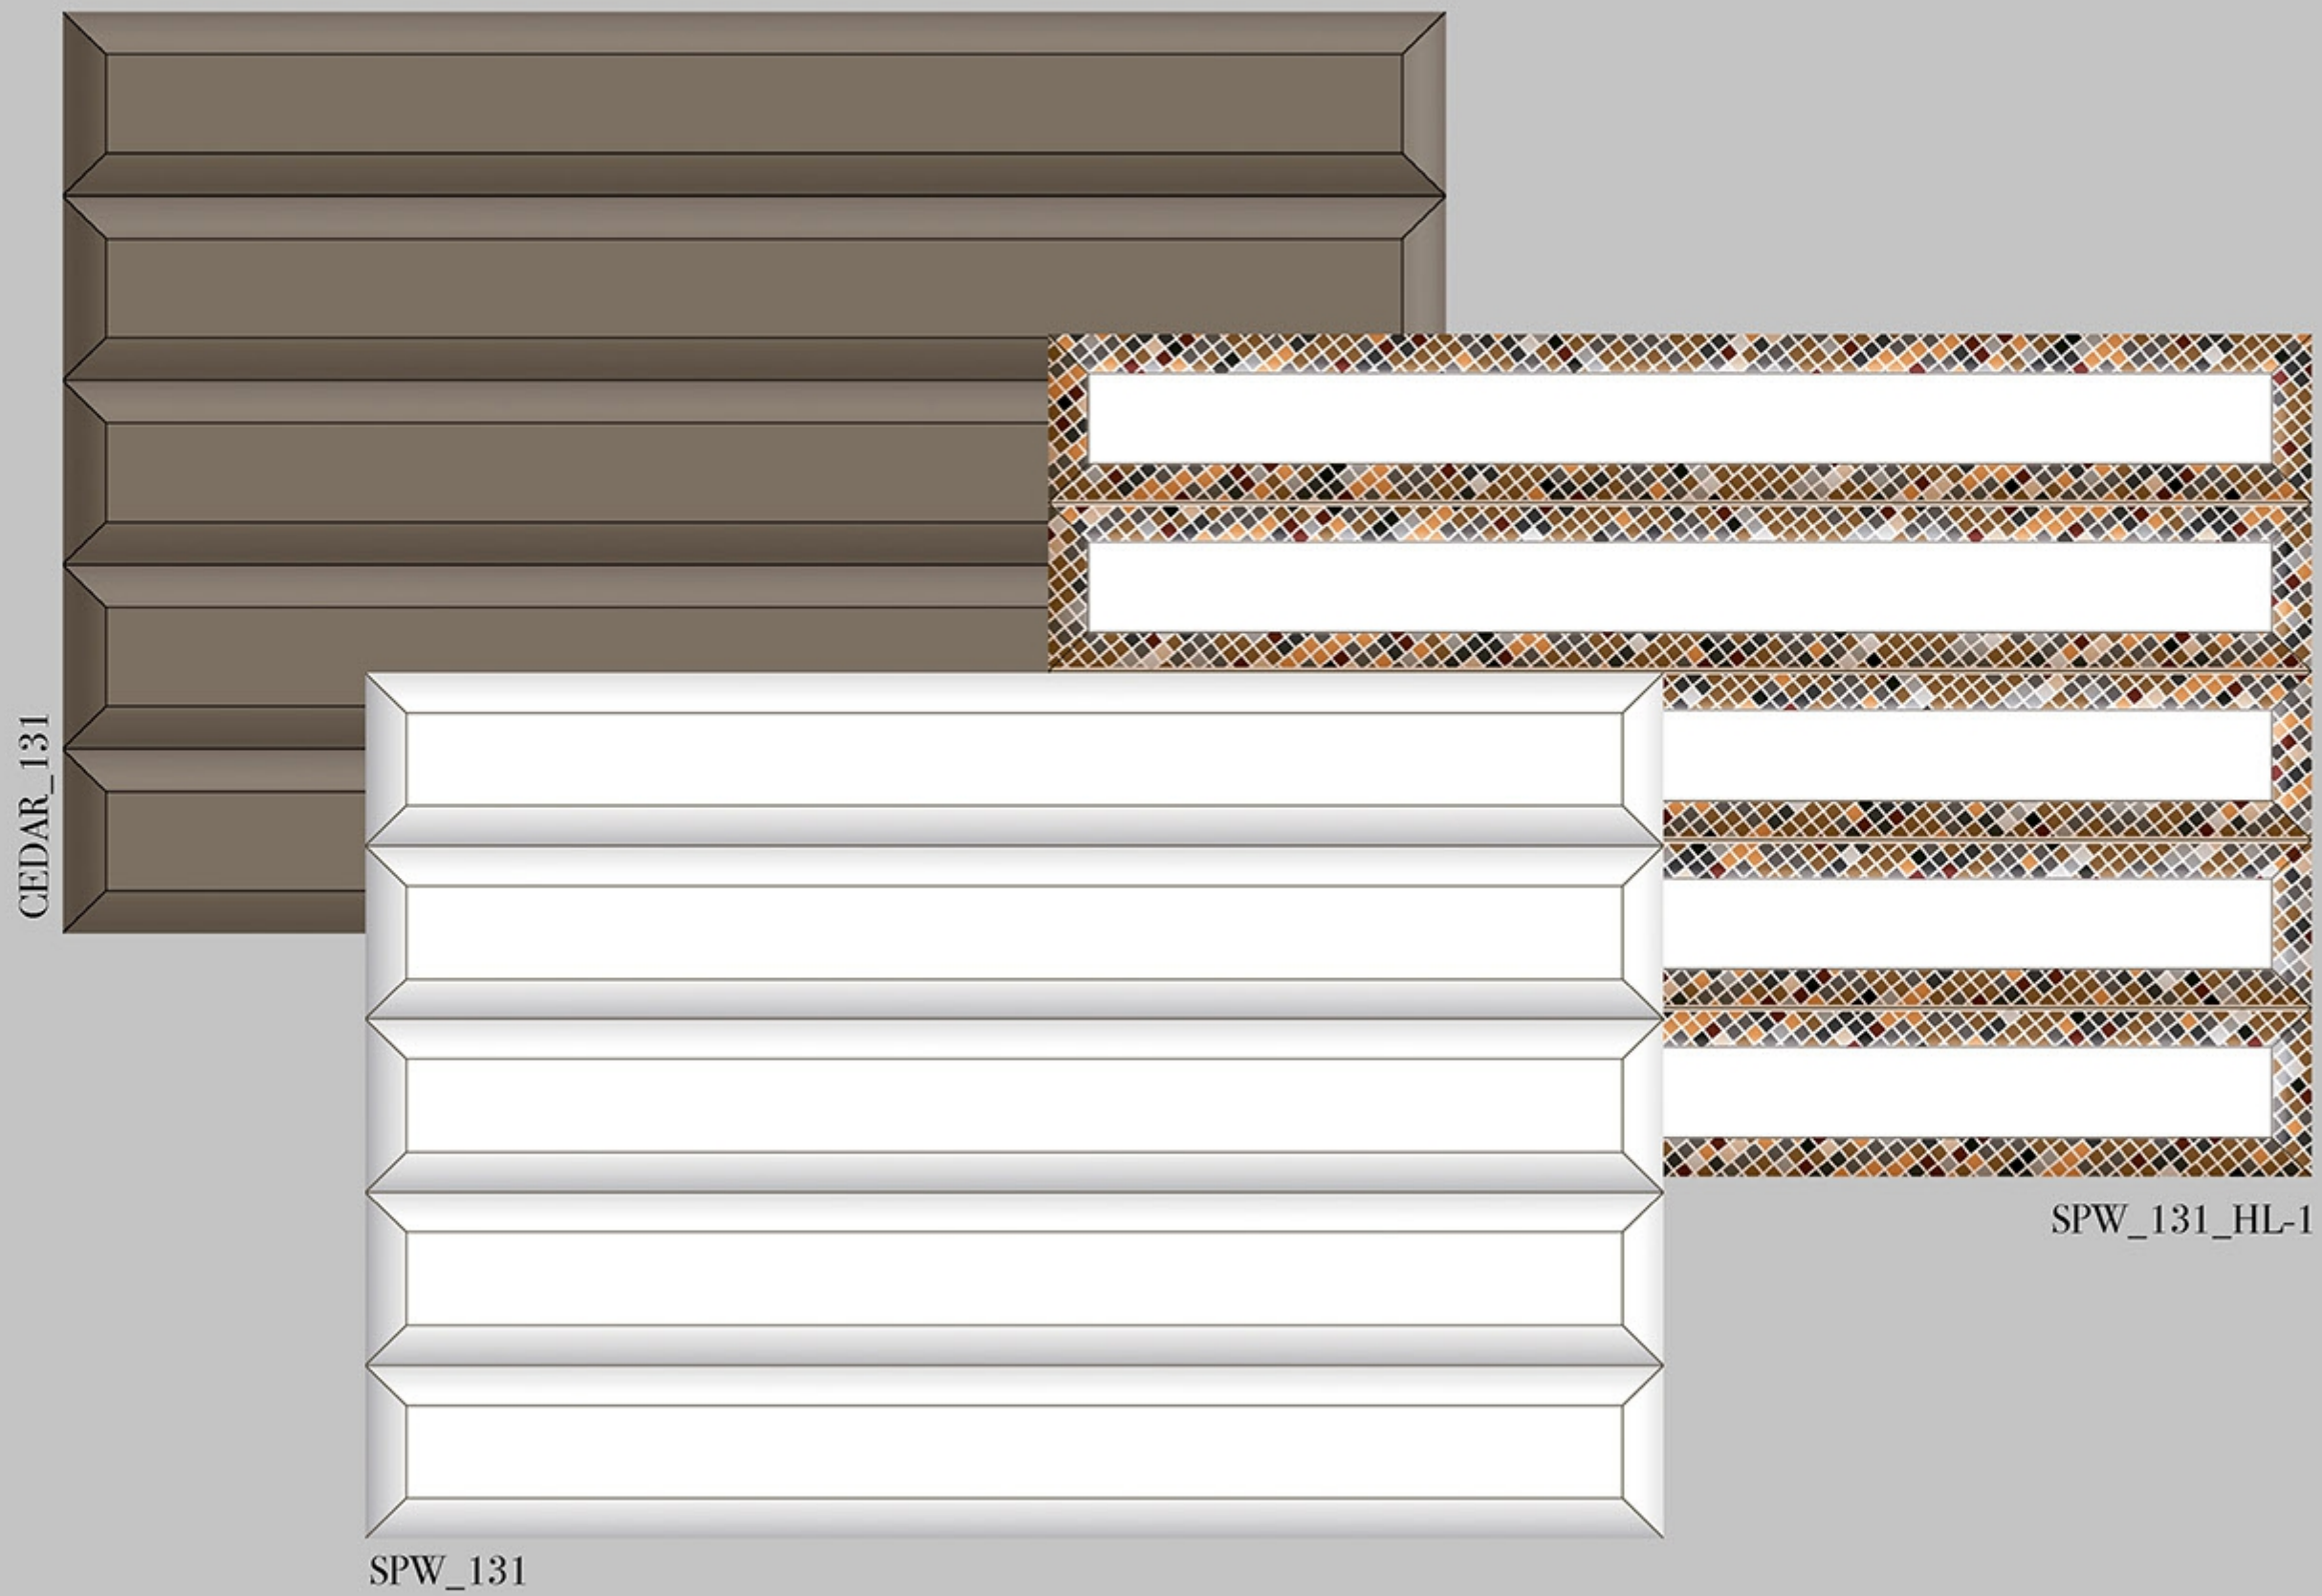

STELLAR

Collection

- WALL
- RUSTIC
- HD TECH
- 4% WATER ABSORPTION
- RANDOM
- BEDROOM
- OFFICE
- BATHROOM
- INDOOR
- DINING

30 X 45 cm