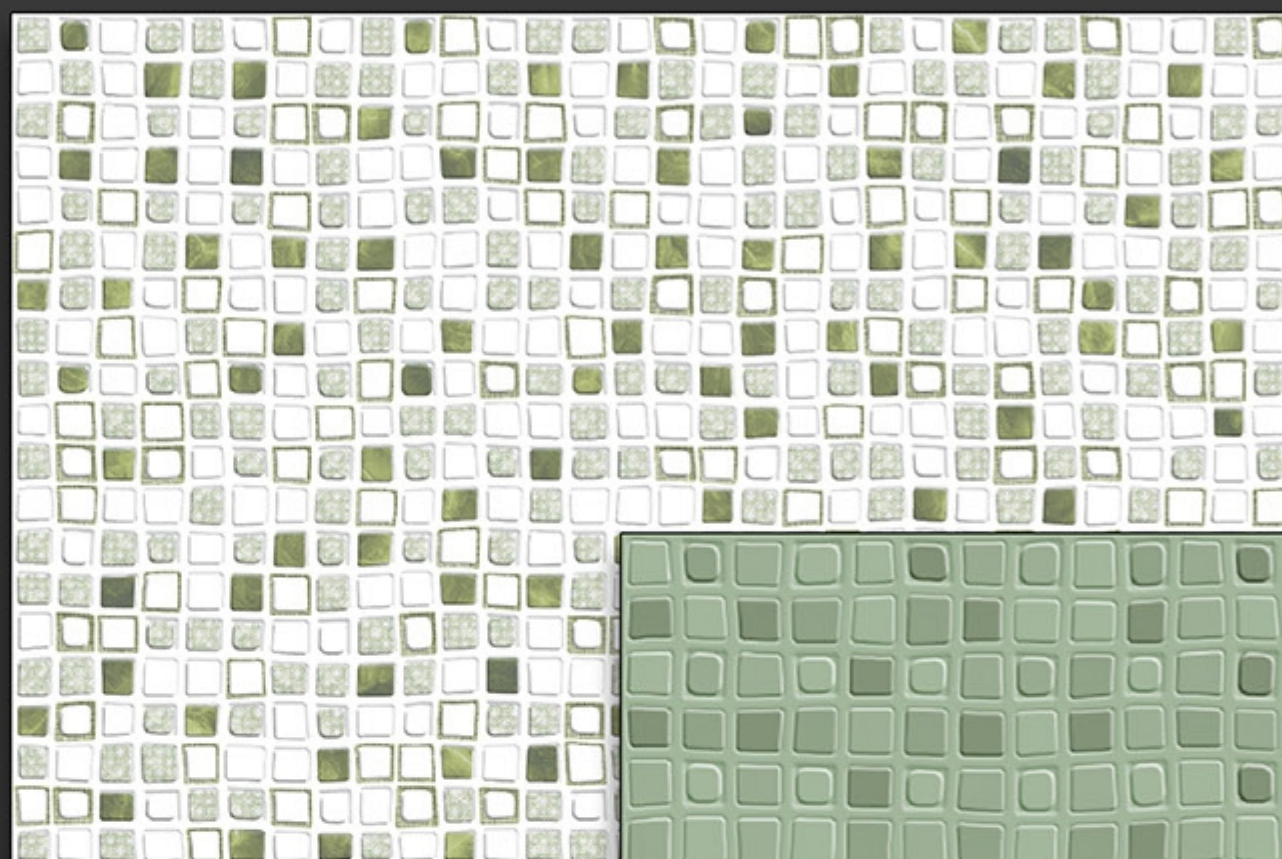

30 X 45 cm

STELLAR

Collection

- WALL
- RUSTIC
- HD TECH.
- 4% WATER ABSORPTION
- RANDOM
- BEDROOM
- OFFICE
- BATHROOM
- INDOOR
- DINING

30 X 45 cm

STELLAR

Collection

- WALL
- RUSTIC
- HD TECH.
- 4% WATER ABSORPTION
- RANDOM
- BEDROOM
- OFFICE
- BATHROOM
- INDOOR
- DINING