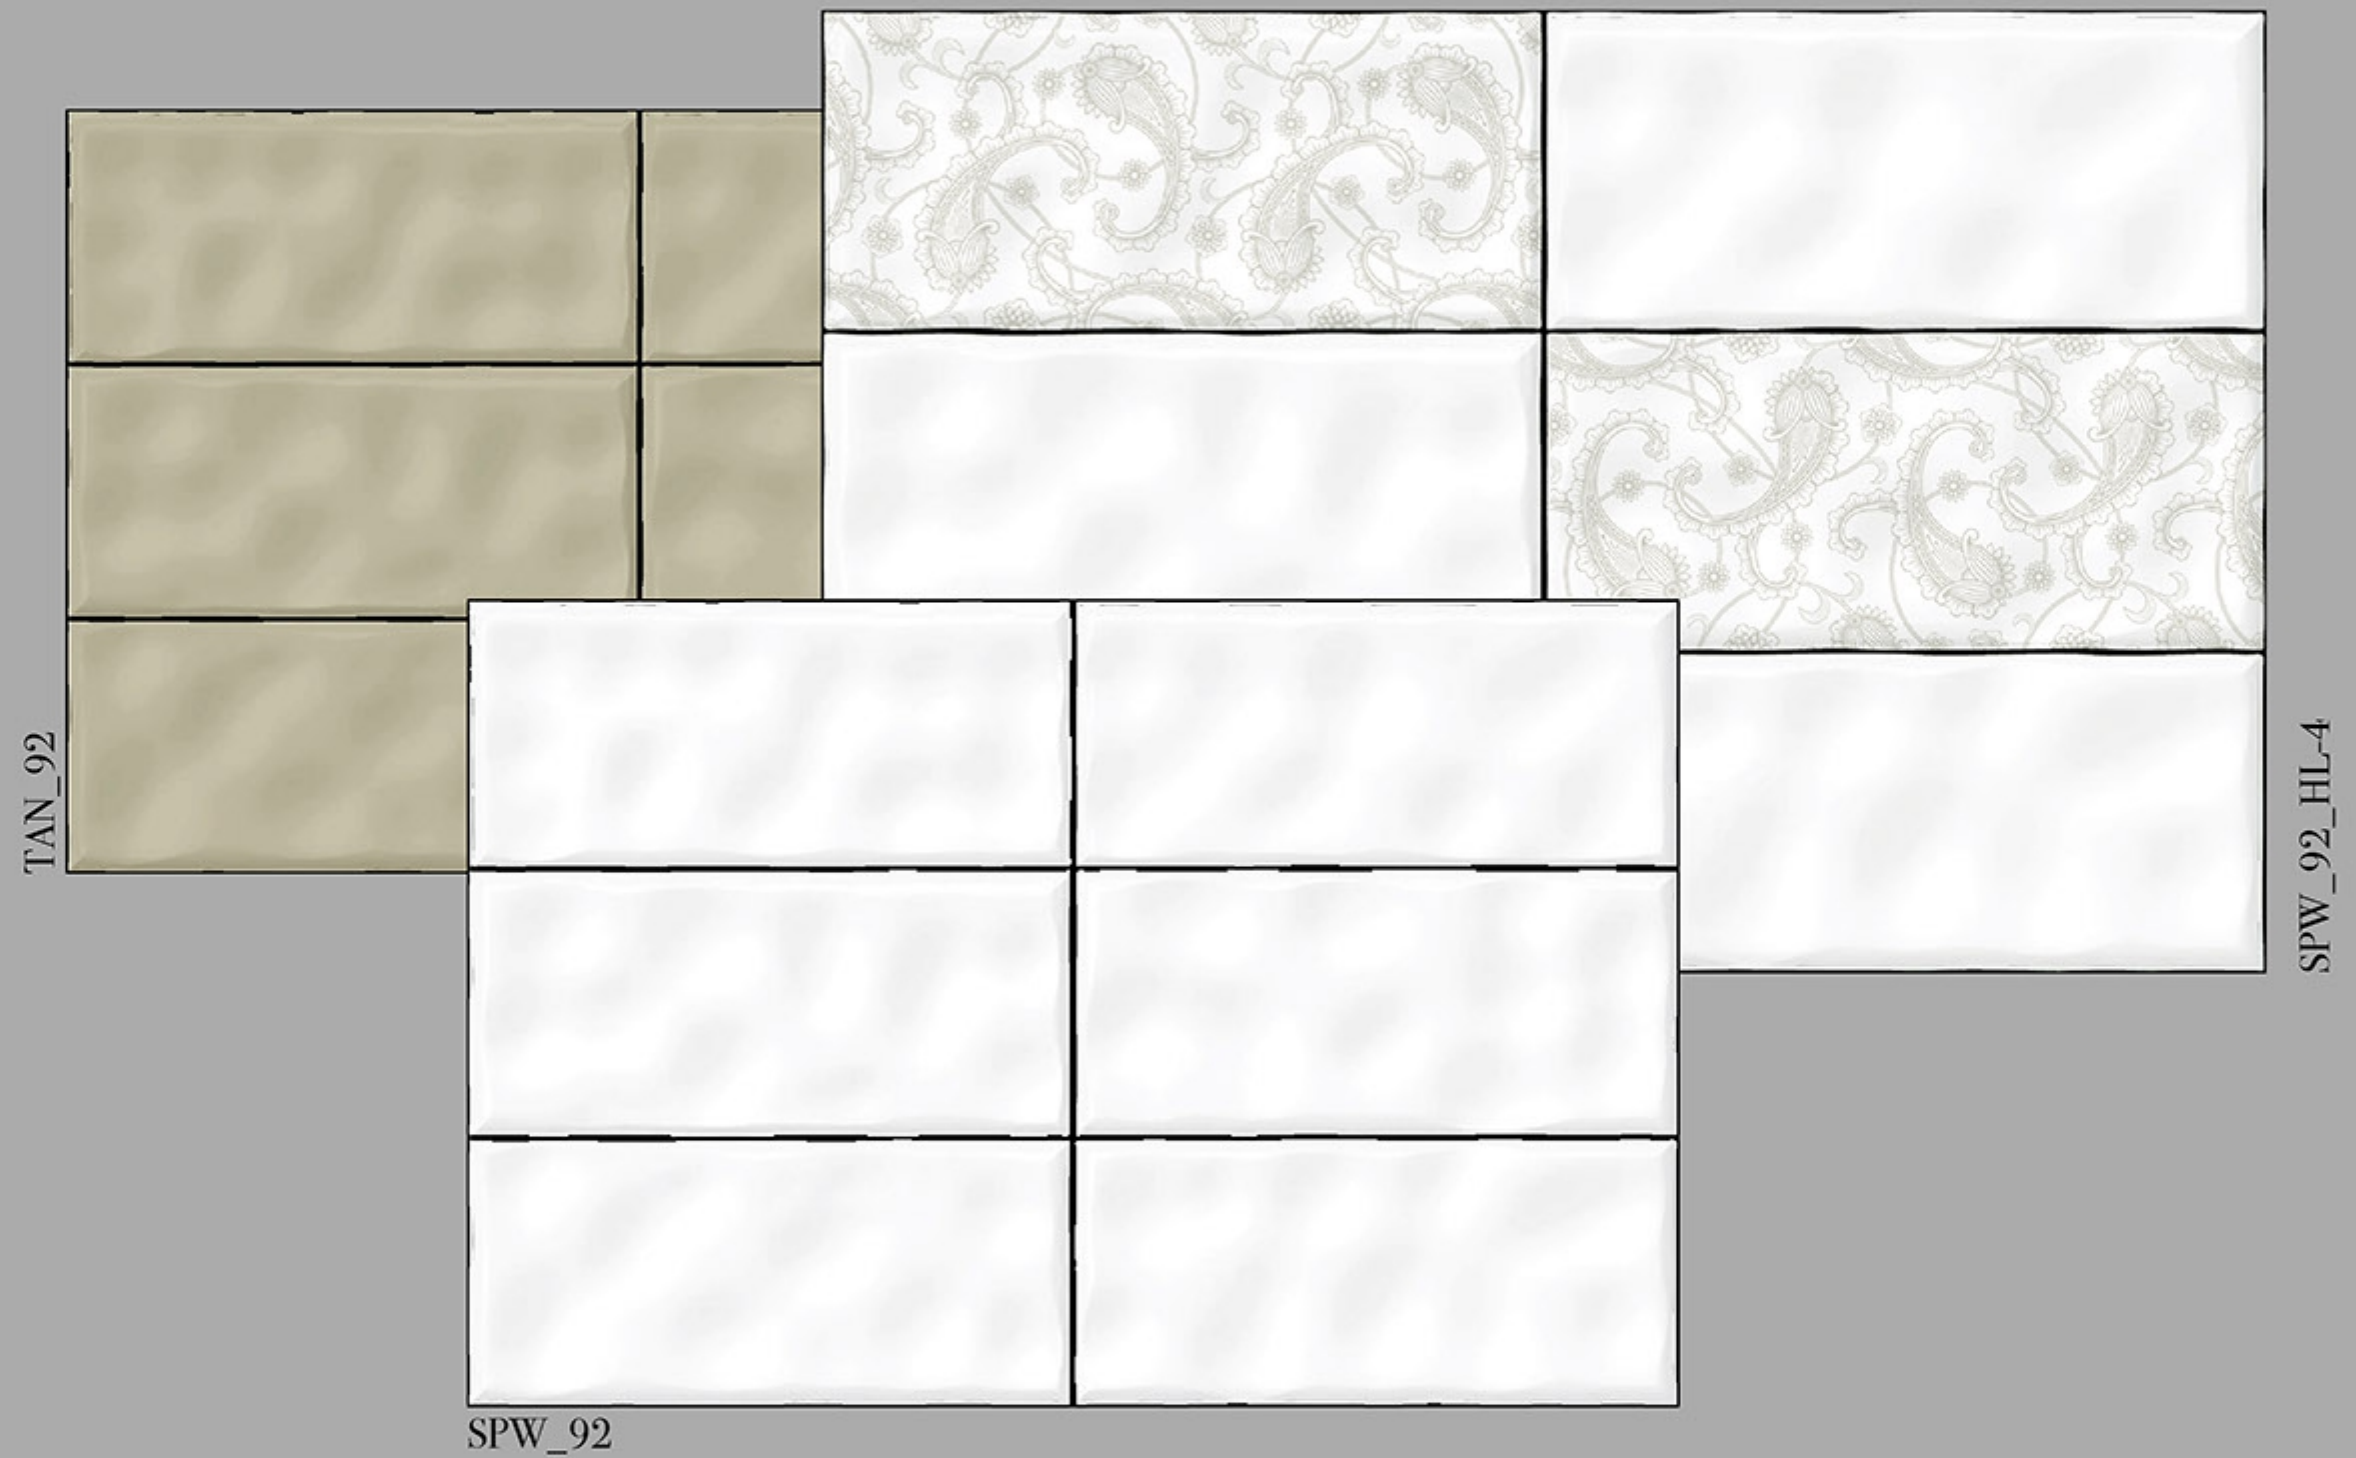

Collection

30 X 45 cm

STELLAR

Collection

- WALL
- RUSTIC
- HD TECH.
- 4% WATER ABSORPTION
- RANDOM
- BEDROOM
- OFFICE
- BATHROOM
- INDOOR
- DINING

30 X 45 cm

STELLAR

Collection