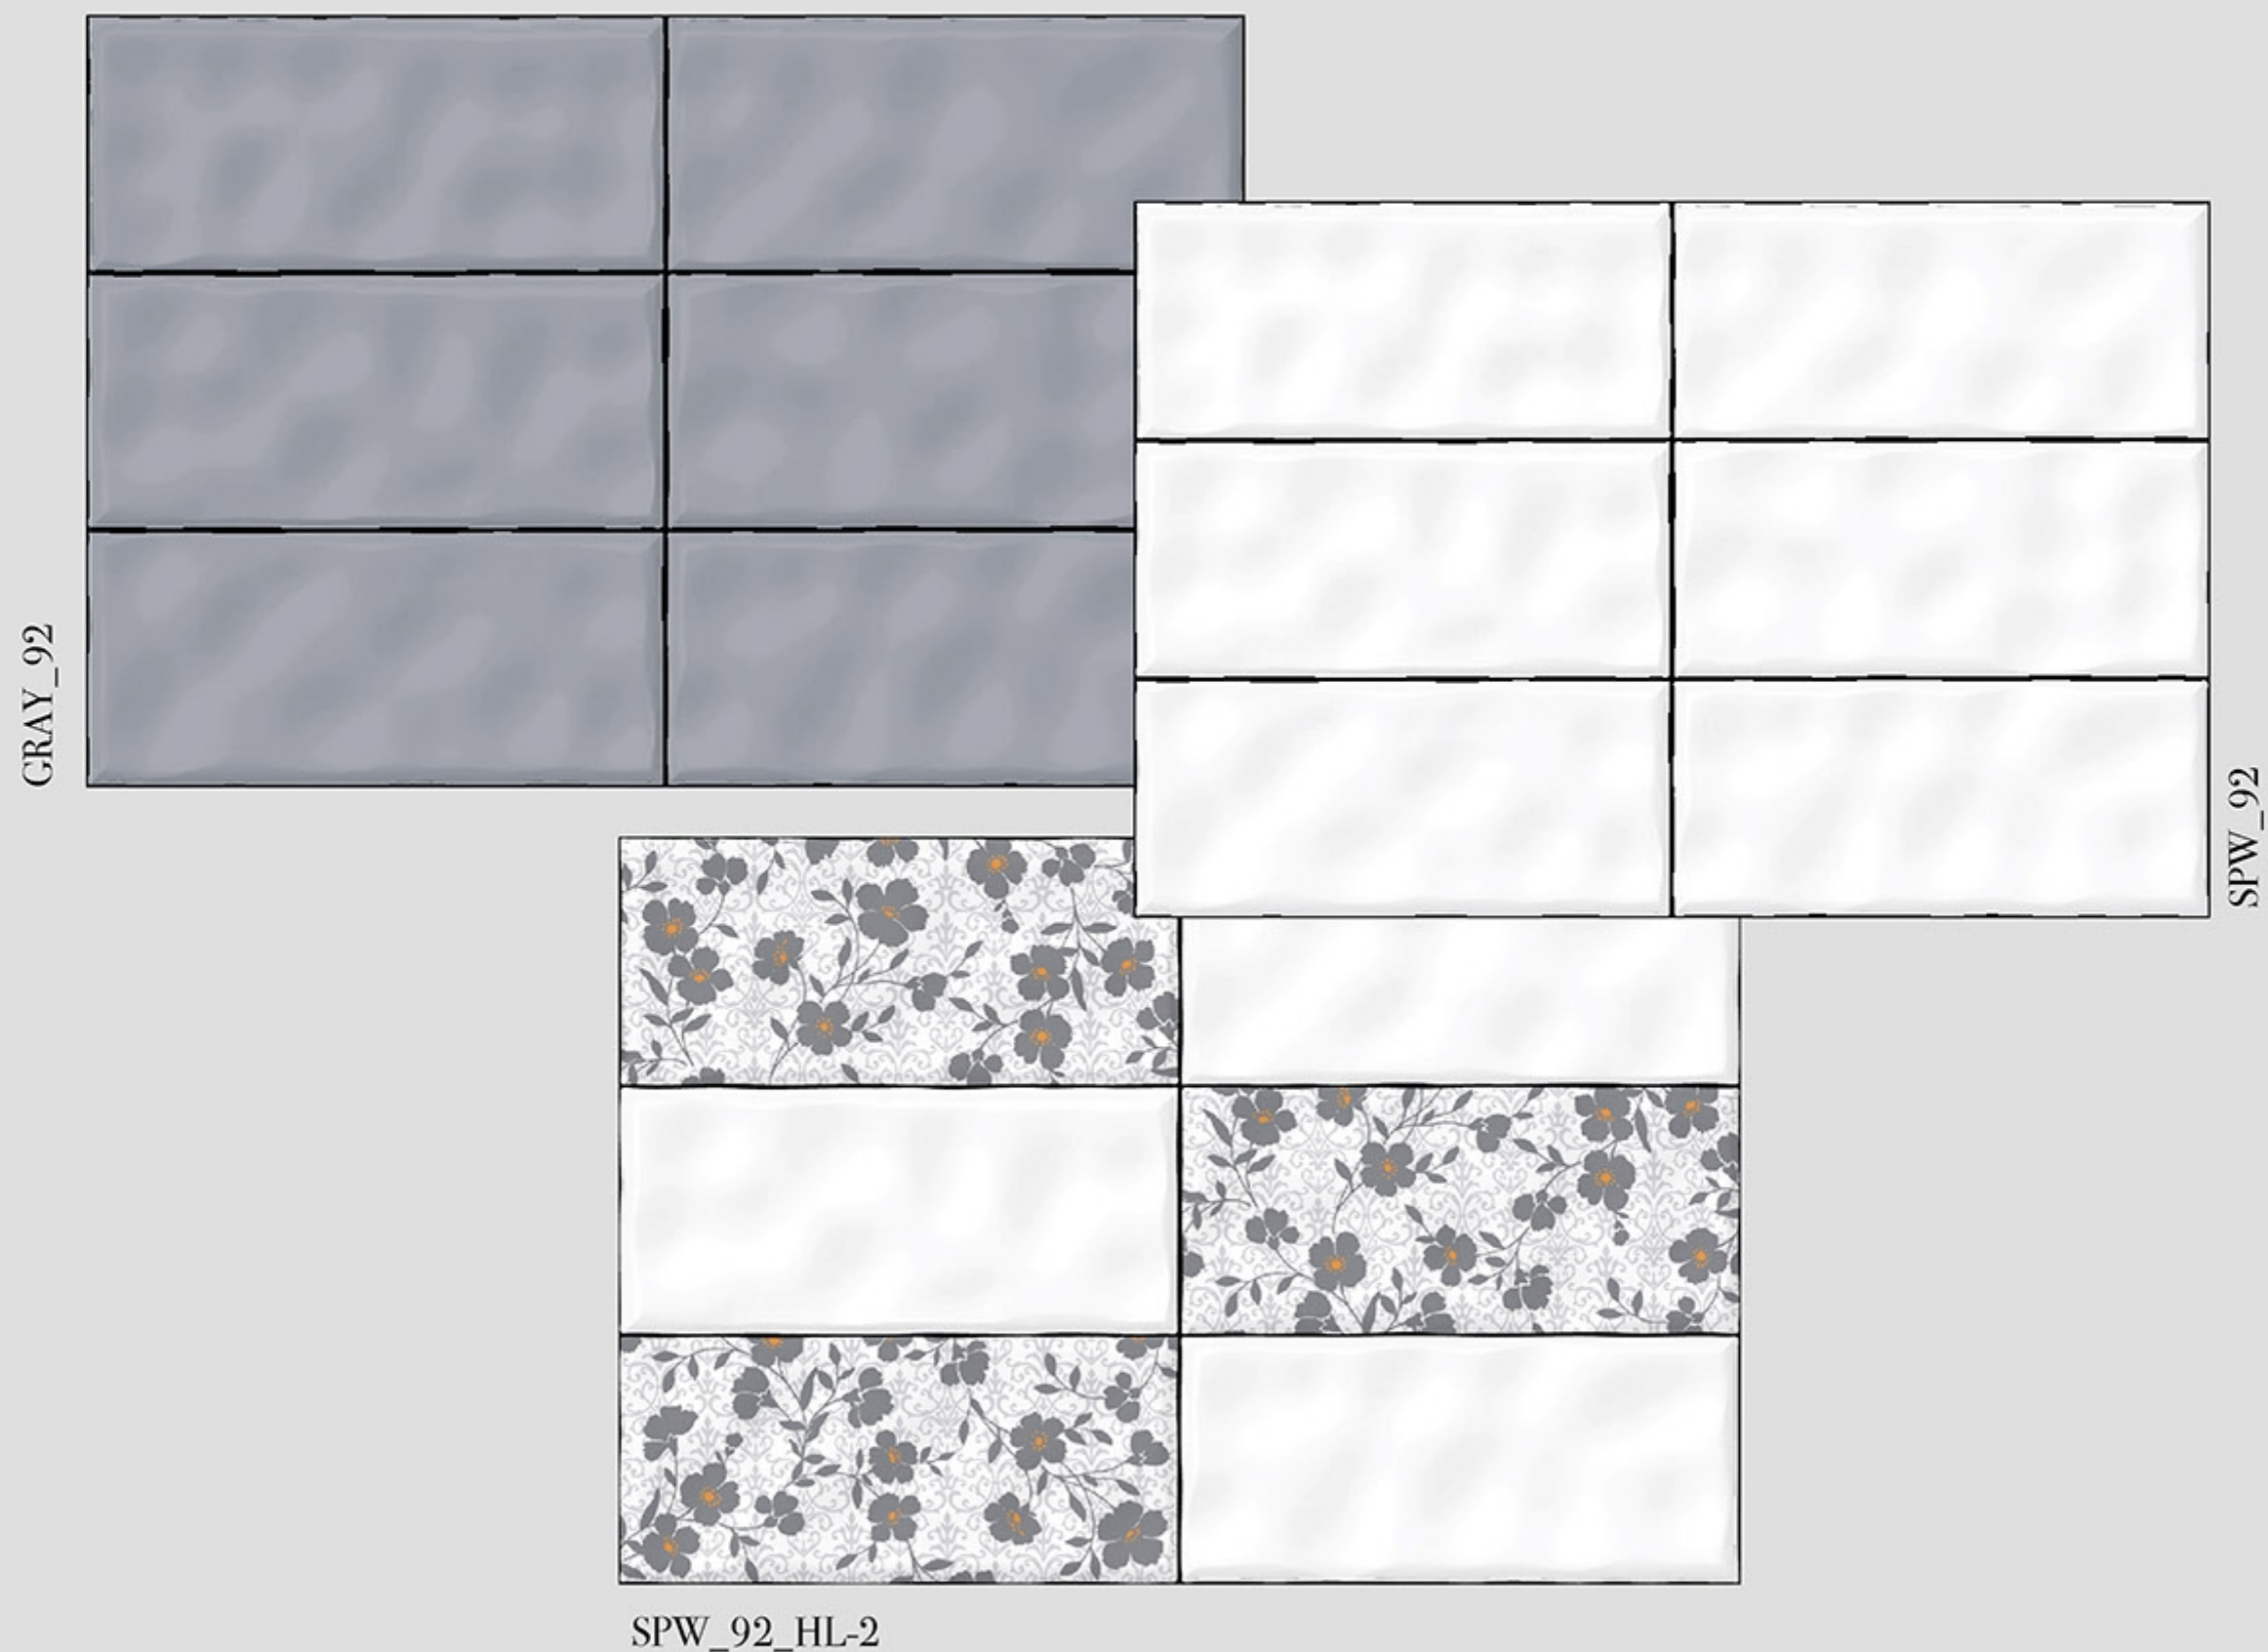

SPW_38

30 X 45 cm

STELLAR

Collection

30 X 45 cm

STELLAR

Collection

- WALL
- RUSTIC
- HD TECH.
- 4% WATER ABSORPTION
- RANDOM
- BEDROOM
- OFFICE
- BATHROOM
- INDOOR
- DINING