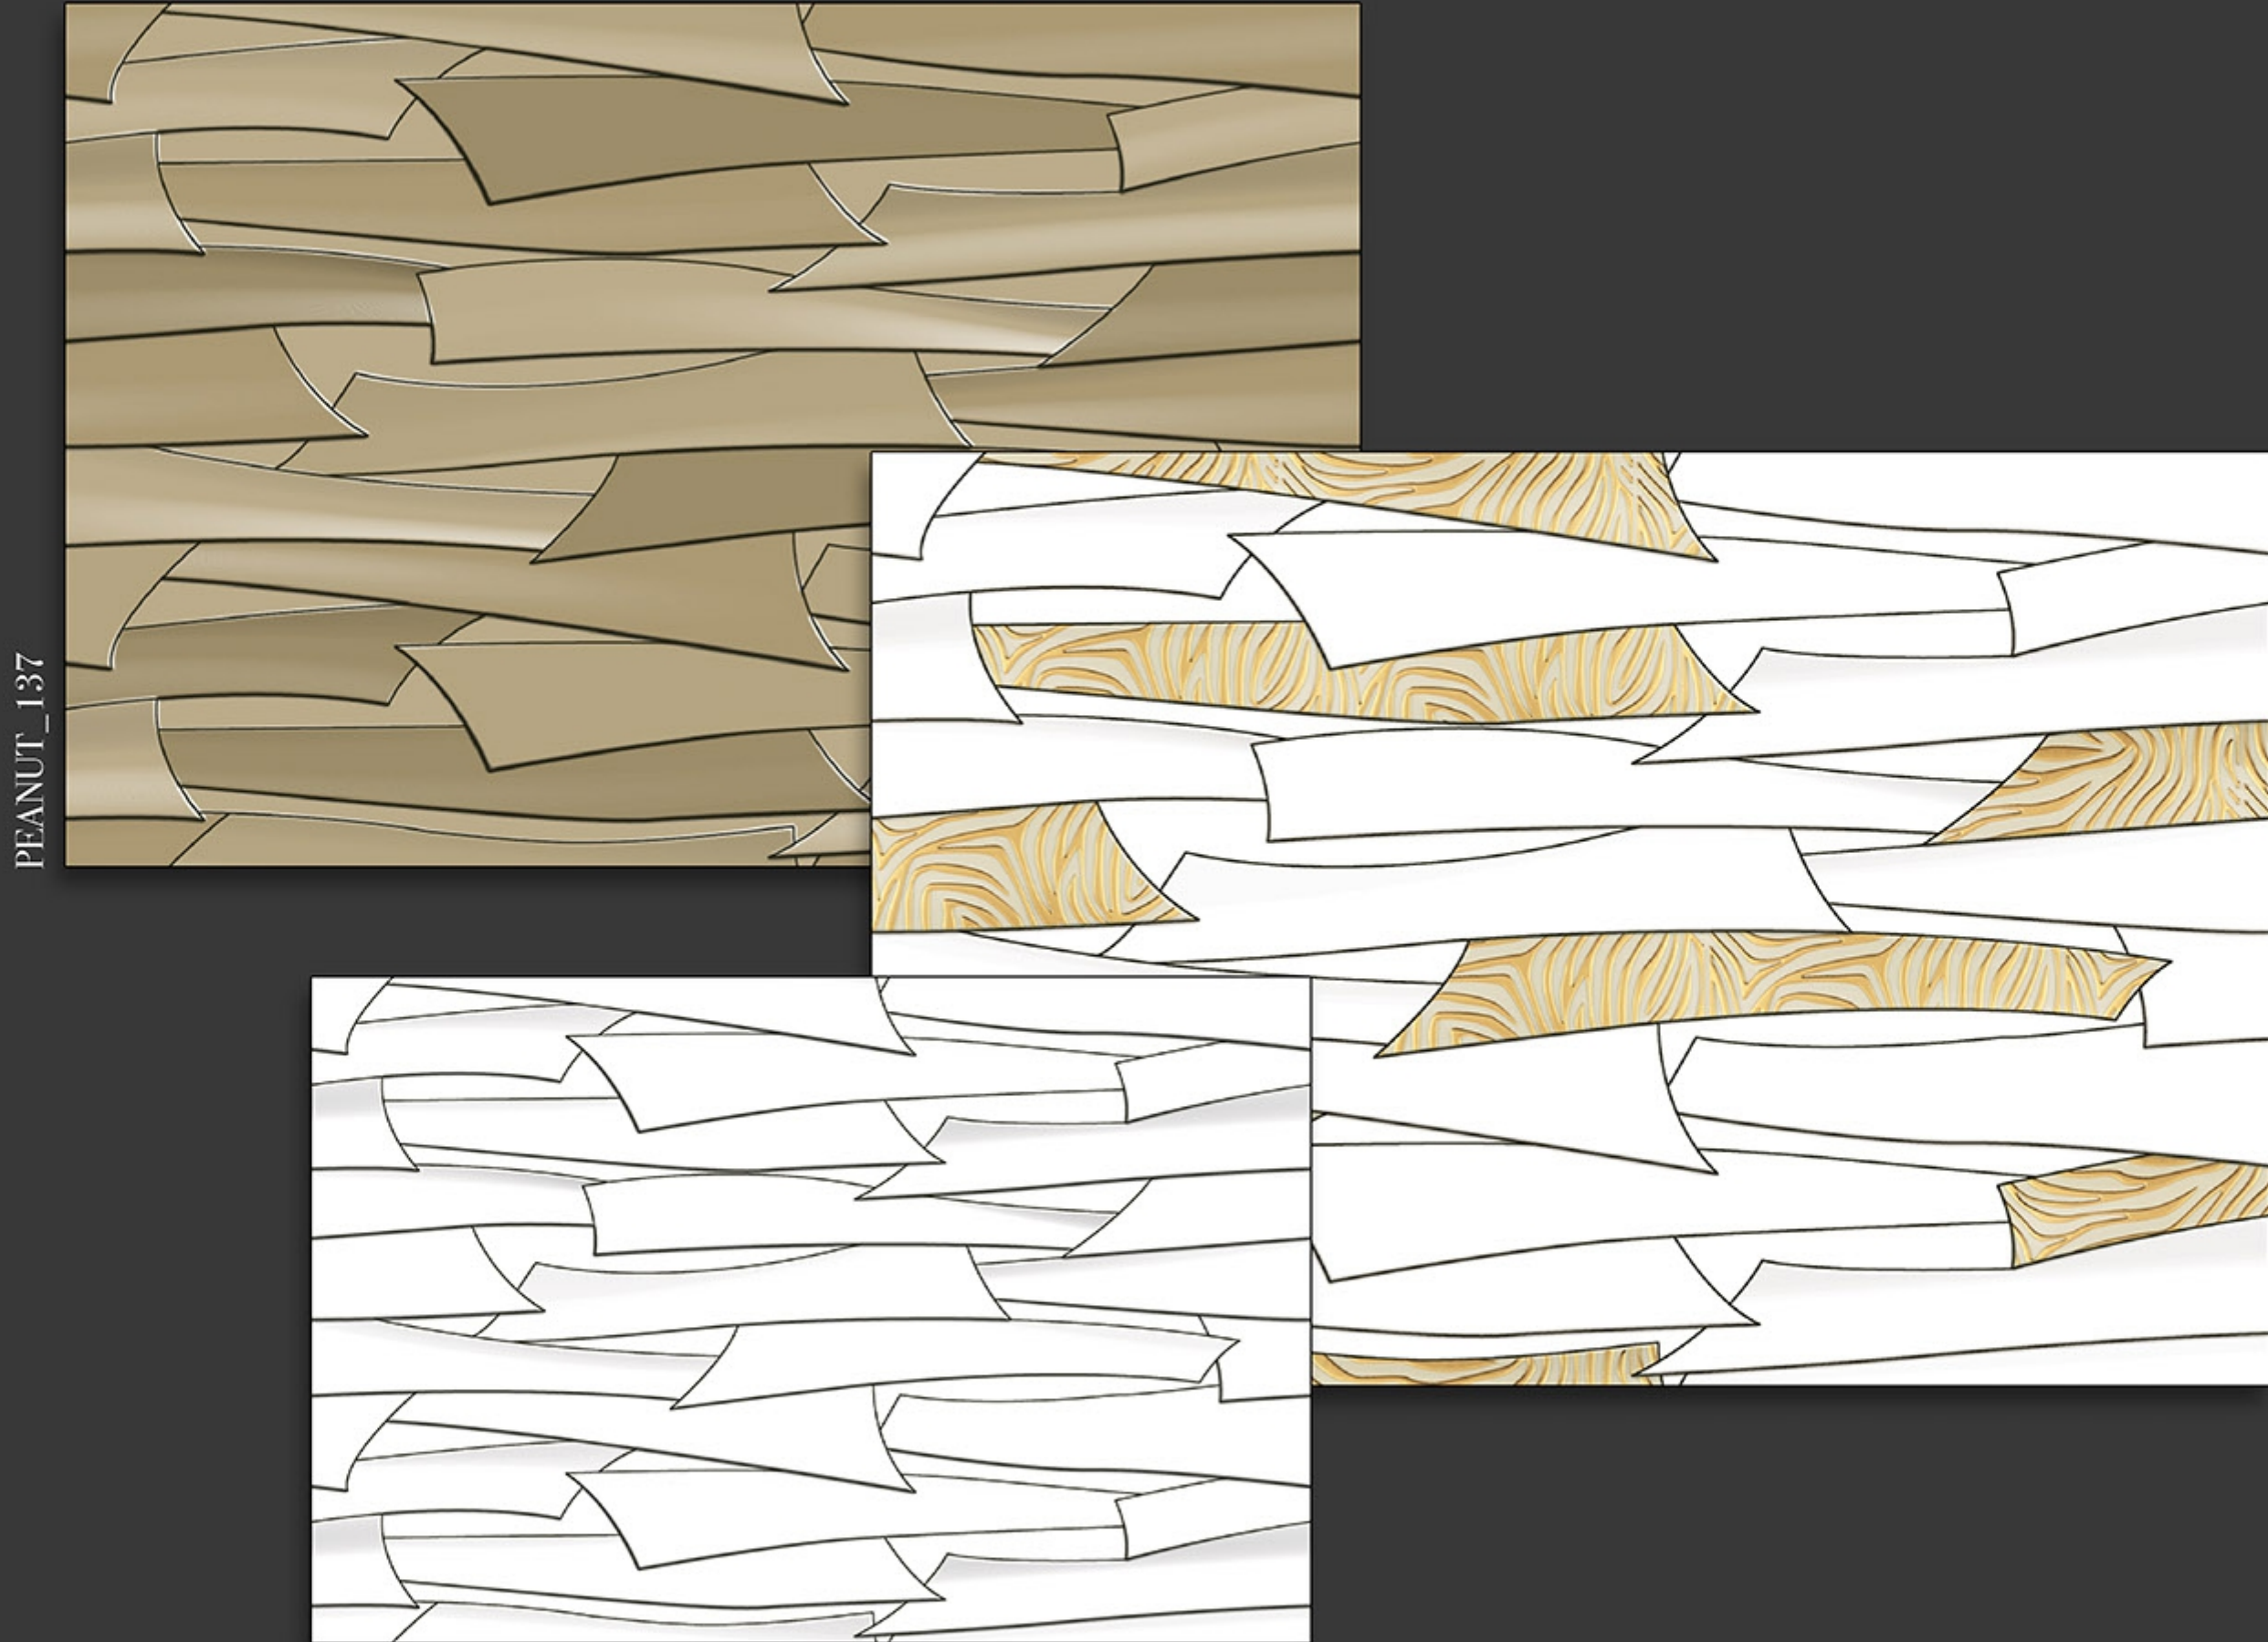

30 X 45 cm

STELLAR

Collection

- WALL
- RUSTIC
- HD TECH.
- 4% WATER ABSORPTION
- RANDOM
- BEDROOM
- OFFICE
- BATHROOM
- INDOOR
- DINING

30 X 45 cm

STELLAR

Collection

PEANUT_137