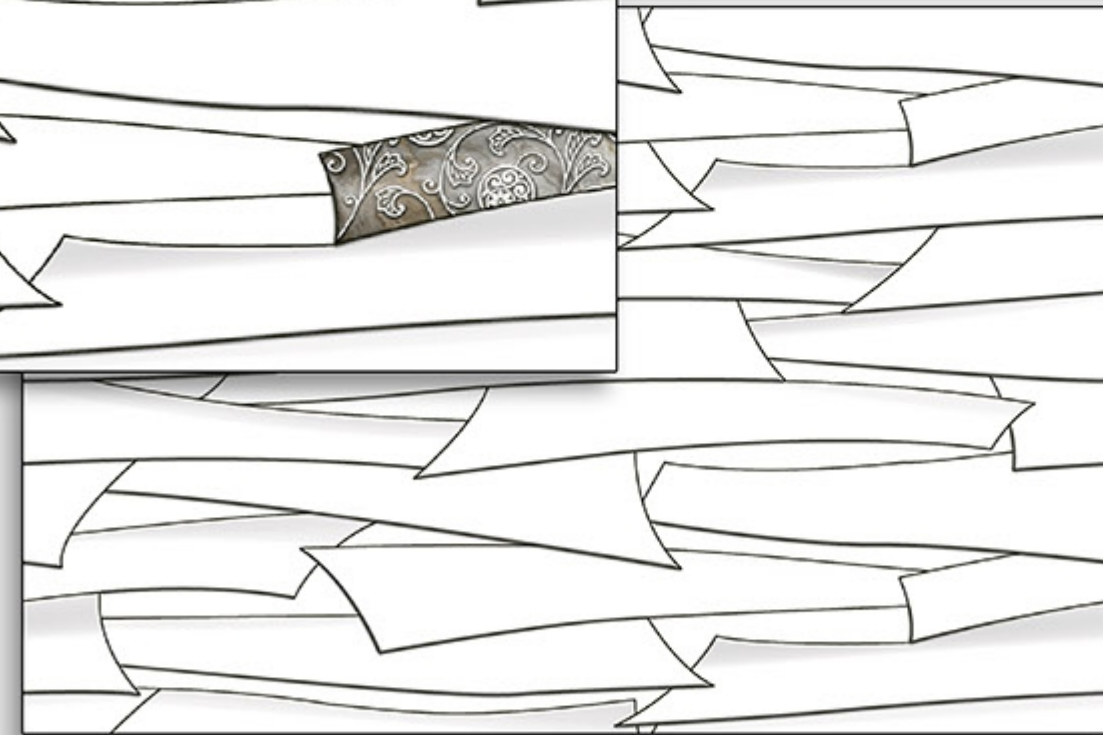

30 X 45 cm

STELLAR

Collection

- WALL
- RUSTIC
- HD TECH.
- 4% WATER ABSORPTION
- RANDOM
- BEDROOM
- OFFICE
- BATHROOM
- INDOOR
- DINING

GRAY_137

SPW_137_HL-2

SPW_137

30 X 45 cm