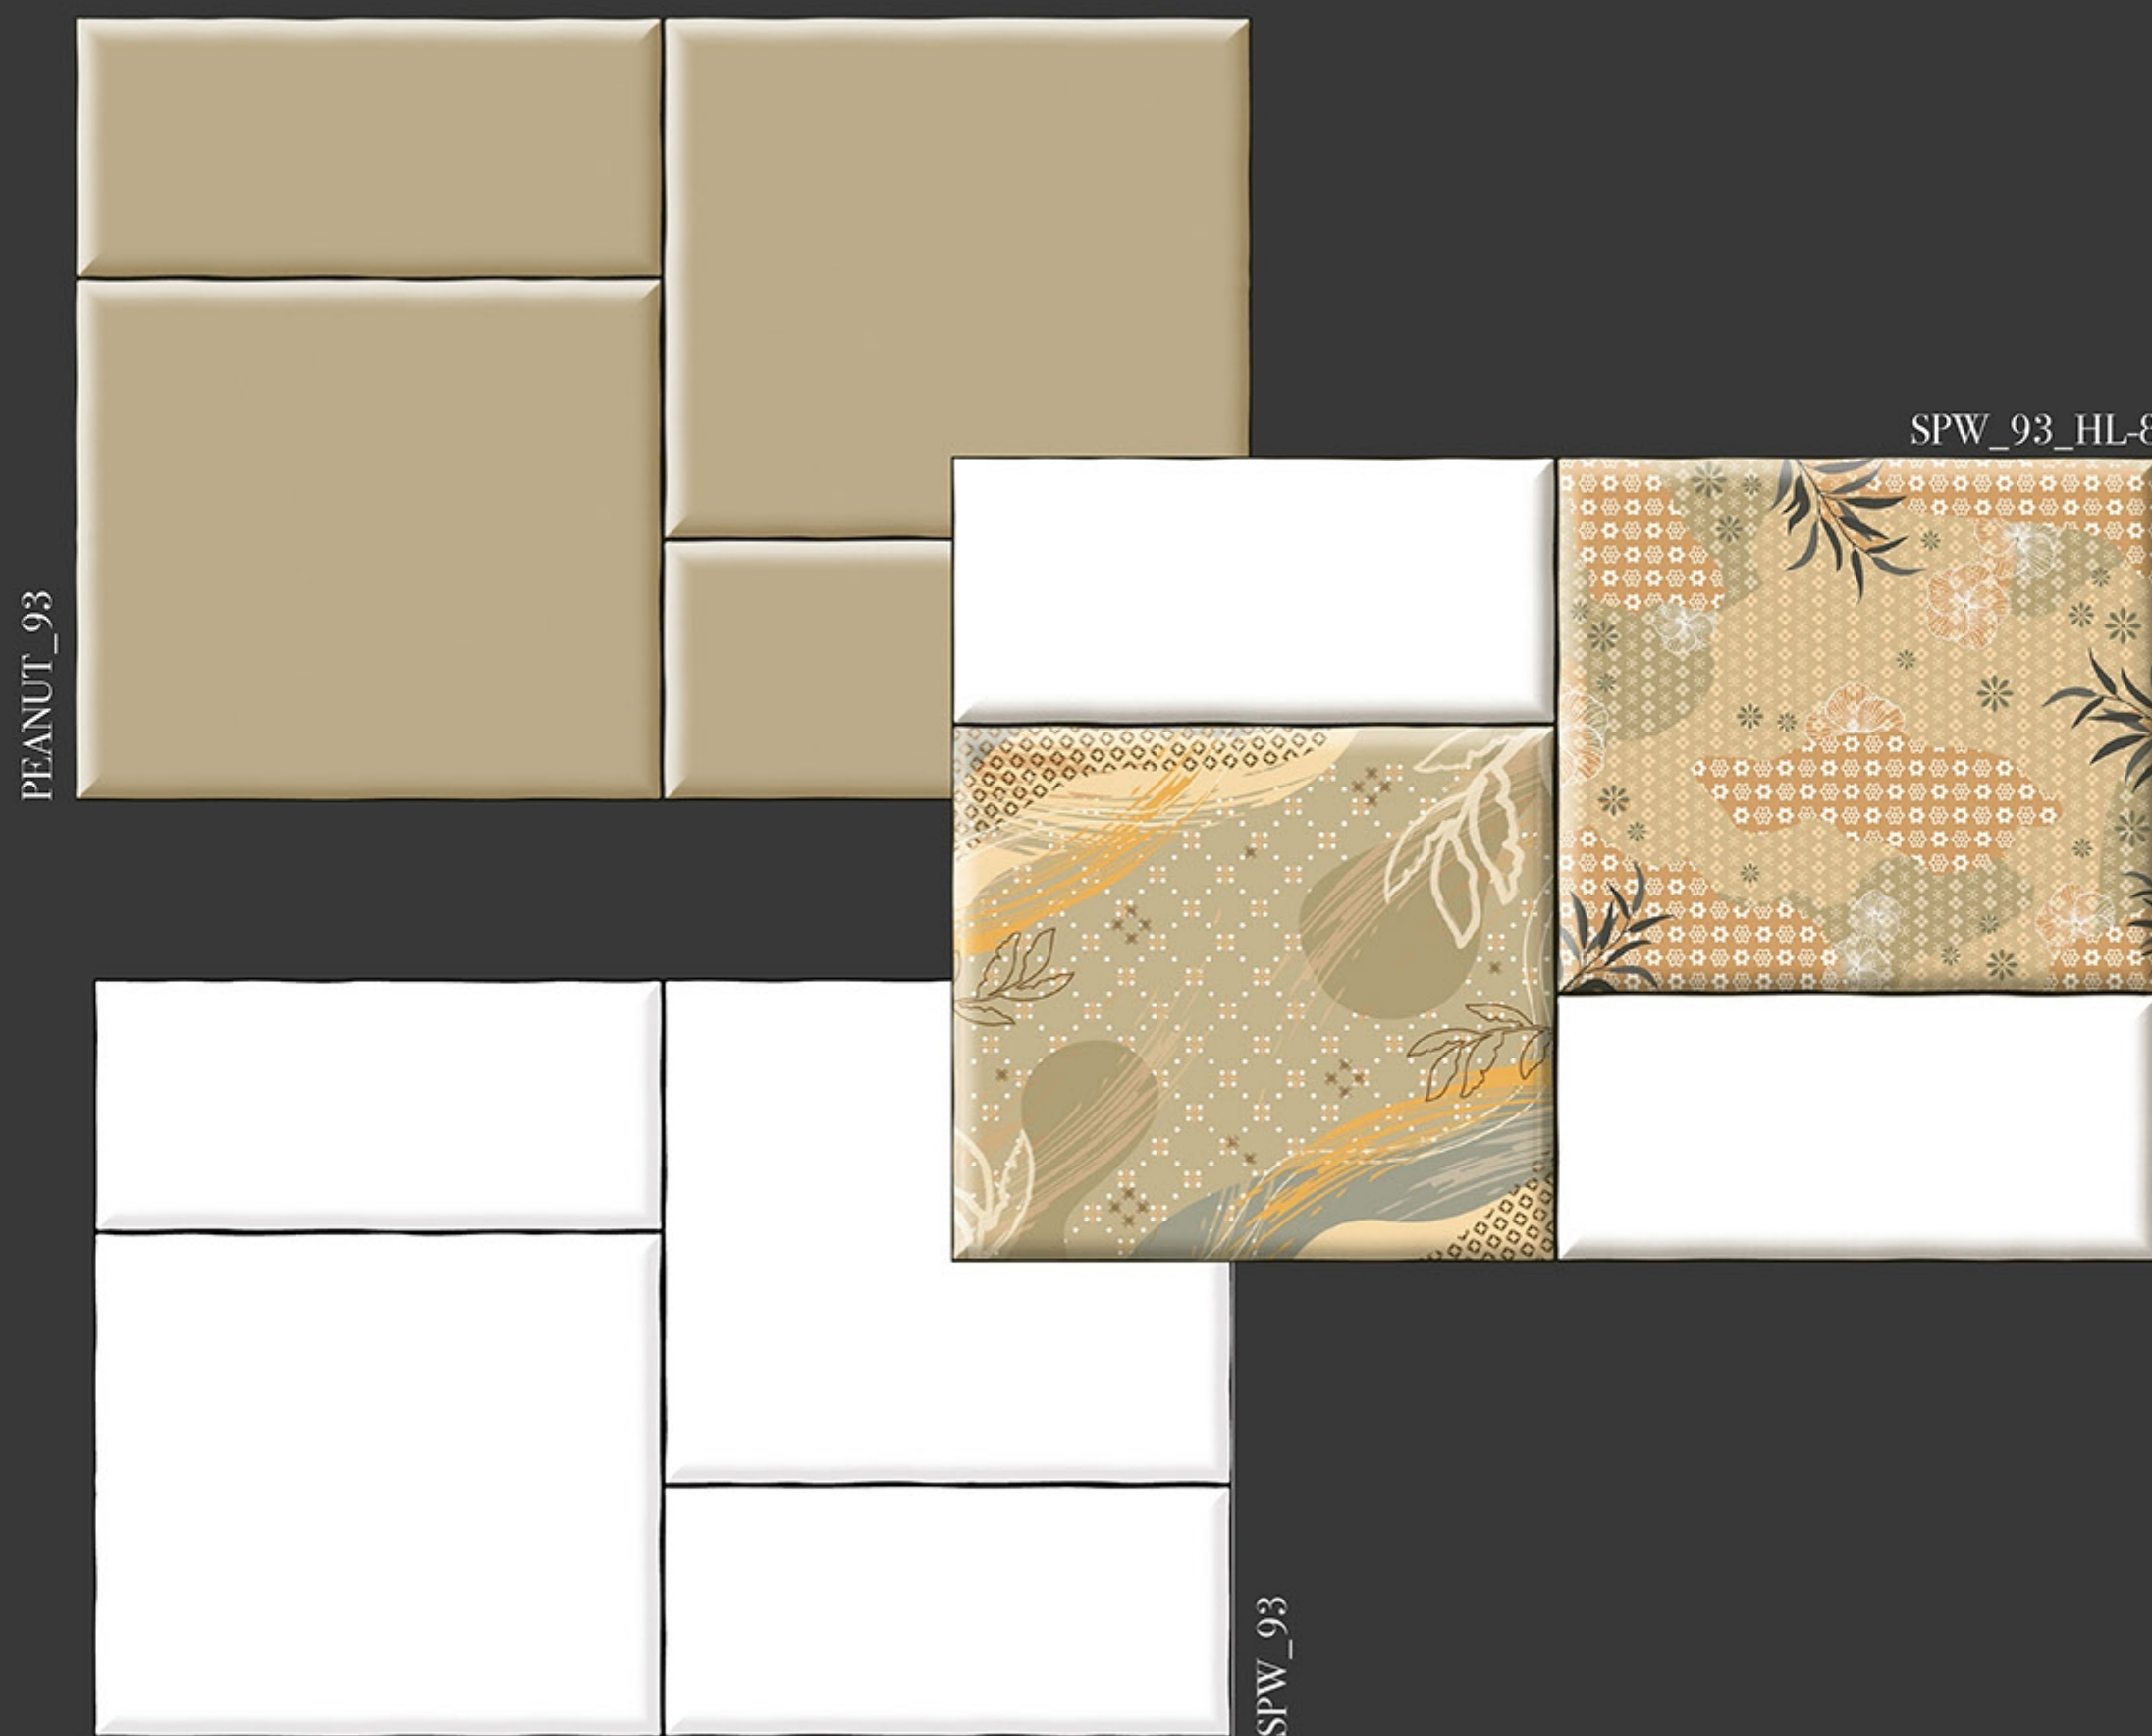

STELLAR

Collection

- WALL
- RUSTIC
- HD TECH.
- 4% WATER ABSORPTION
- RANDOM
- BEDROOM
- OFFICE
- BATHROOM
- INDOOR
- DINING

30 X 45 cm