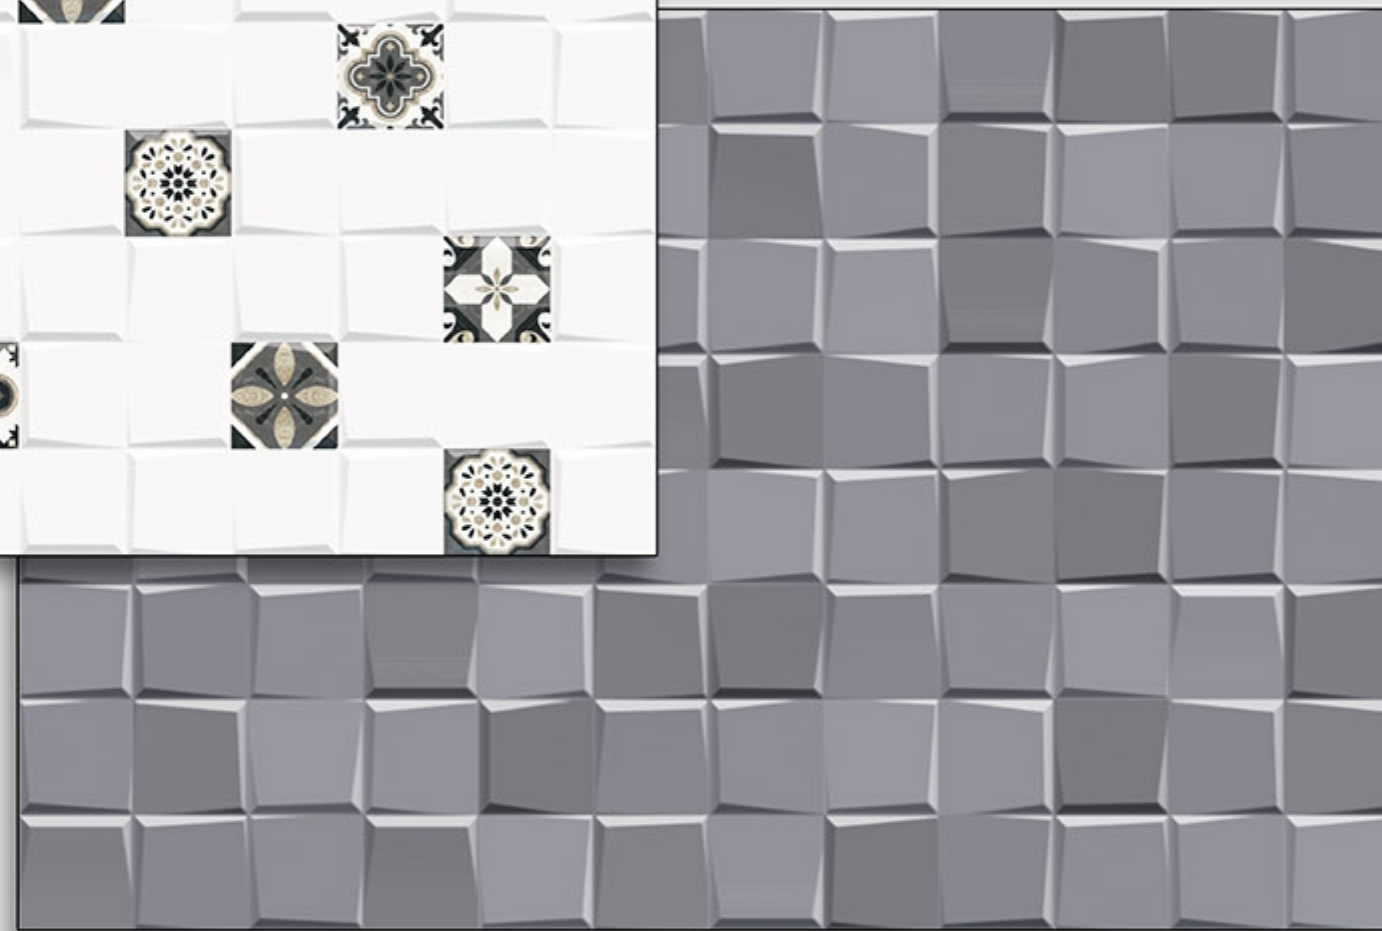

STELLAR

Collection

- WALL
- RUSTIC
- HD TECH.
- 4% WATER ABSORPTION
- RANDOM
- BEDROOM
- OFFICE
- BATHROOM
- INDOOR
- DINING

GRAY_139

30 X 45 cm