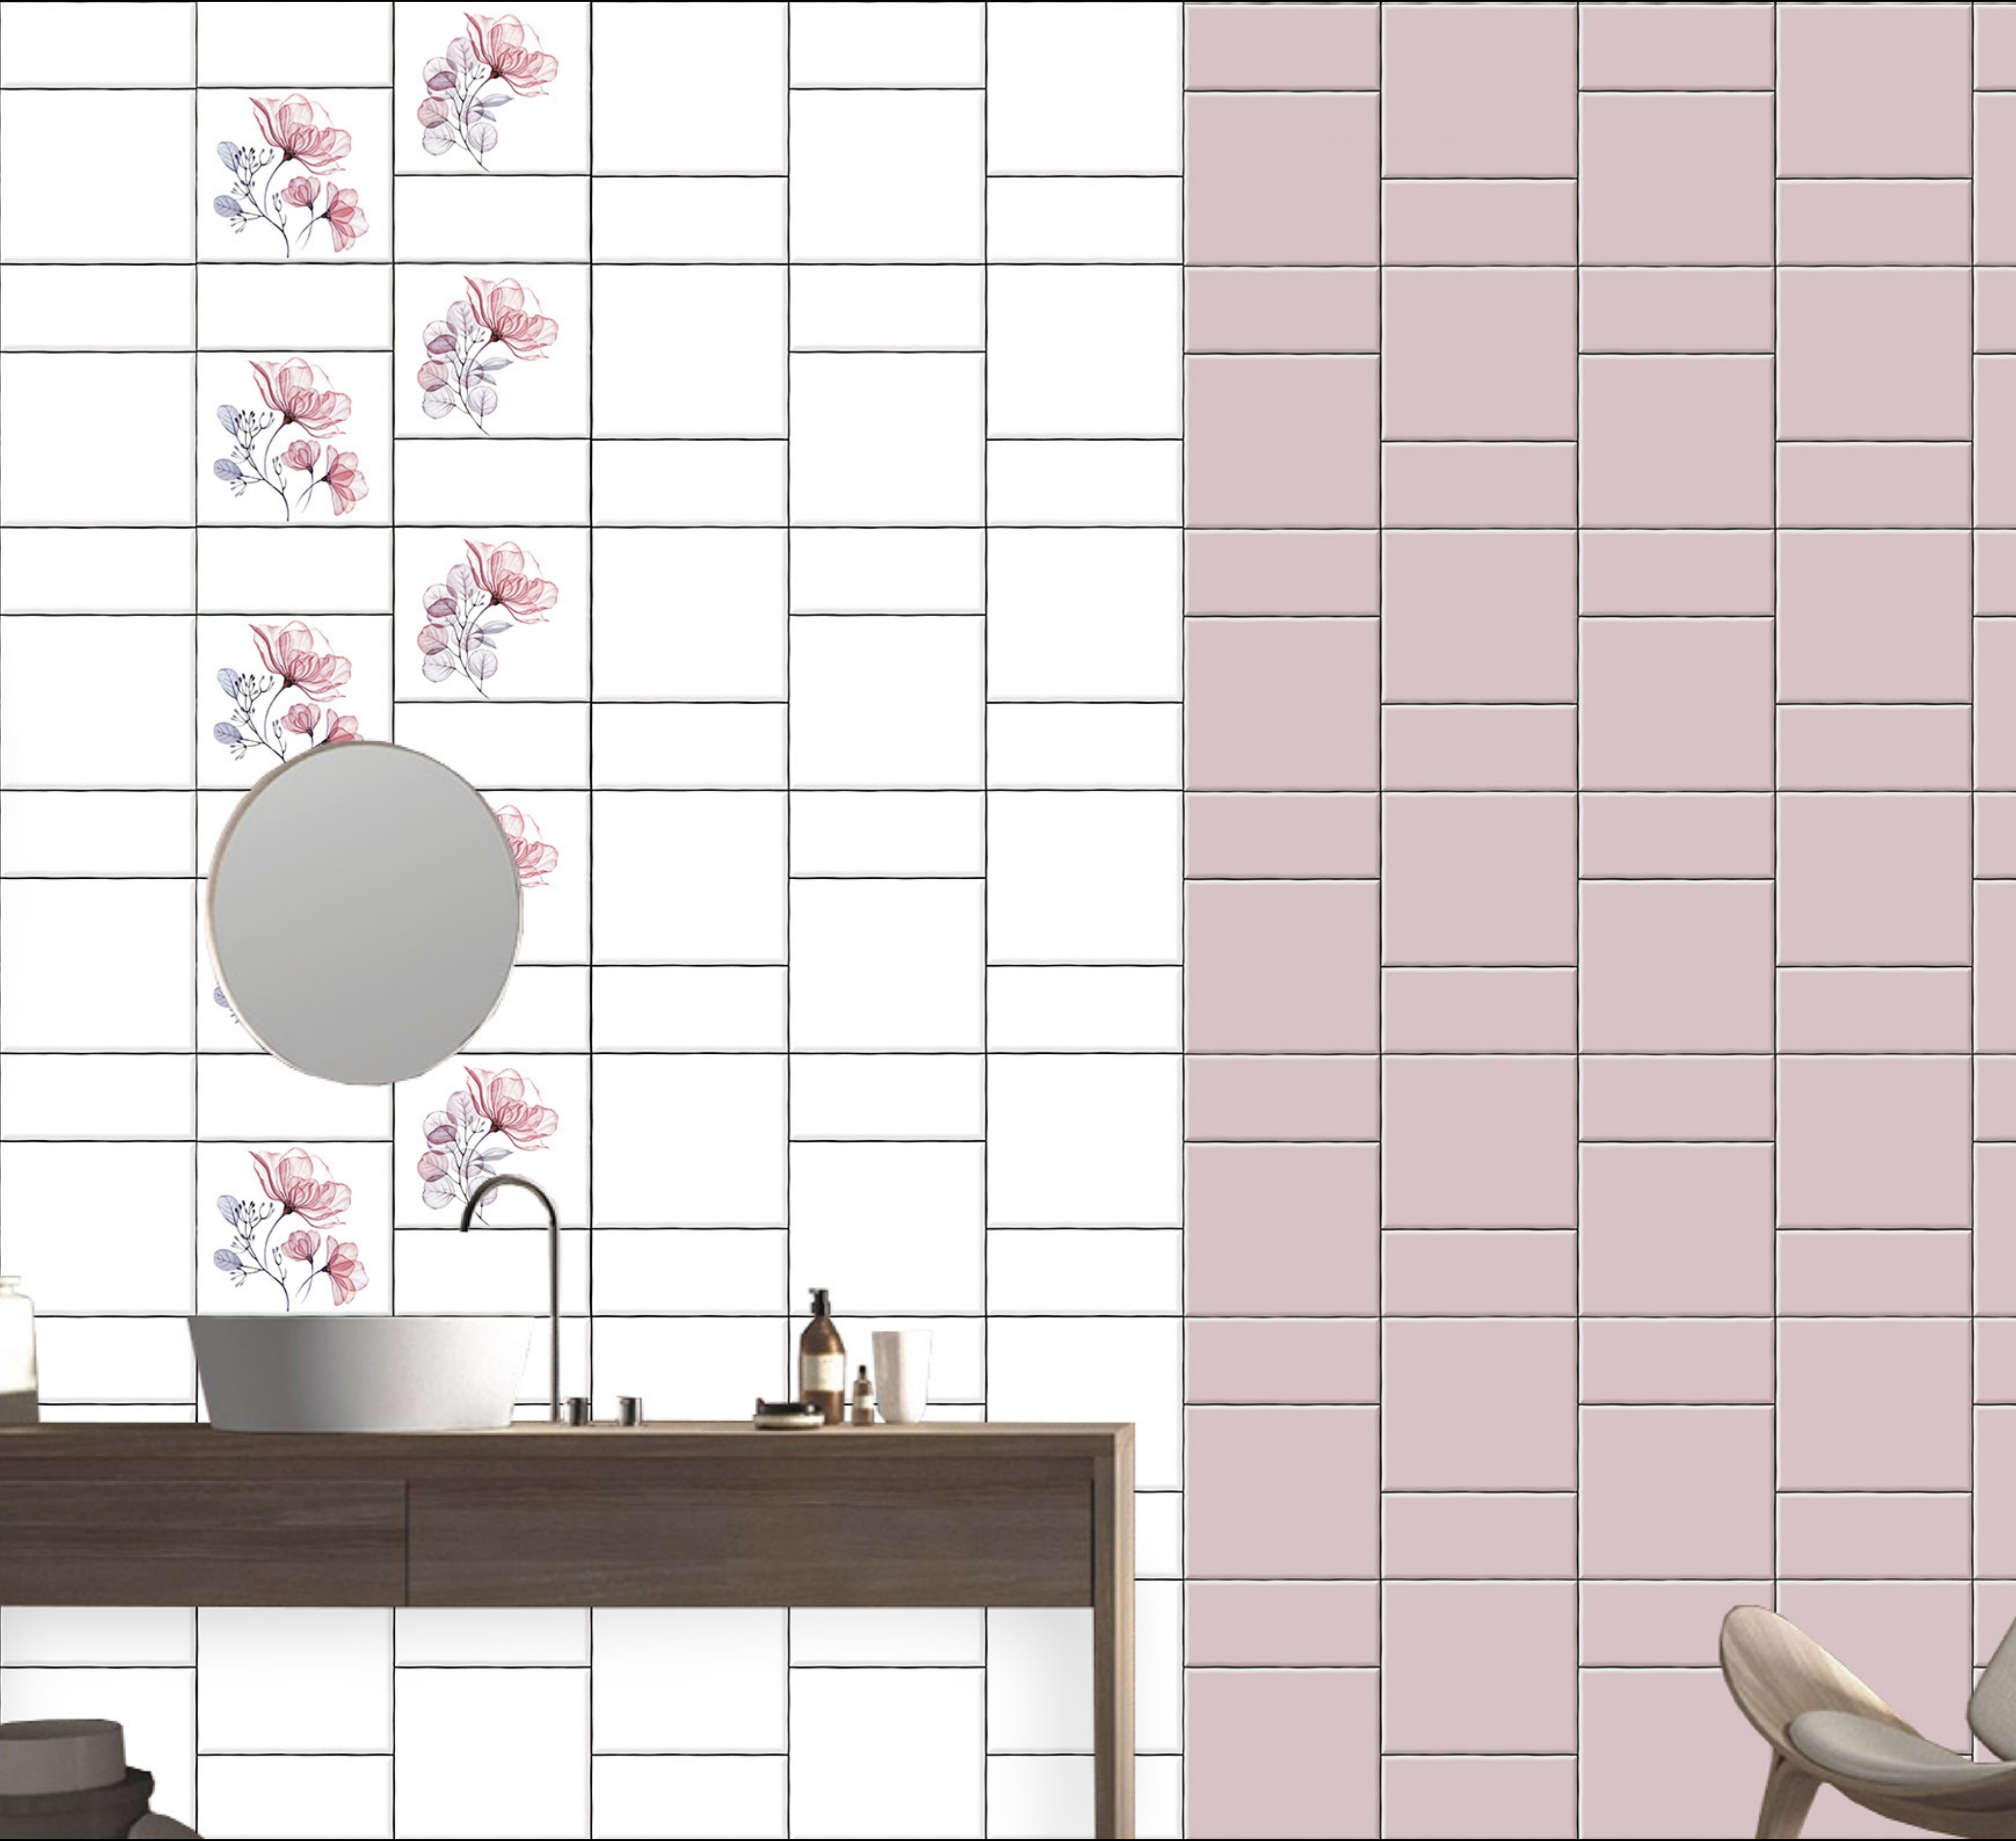

Collection

- WALL
- RUSTIC
- HD TECH
- 4% WATER ABSORPTION
- RANDOM
- BEDROOM
- OFFICE
- BATHROOM
- INDOOR
- DINING

30 X 45 cm

STELLAR

Collection

CEDAR_93

SPW_93_HL-1

SPW_93

30 X 45 cm

STELLAR

Collection

CUPID

STELLAR

Collection

30 X 45 cm

STELLAR