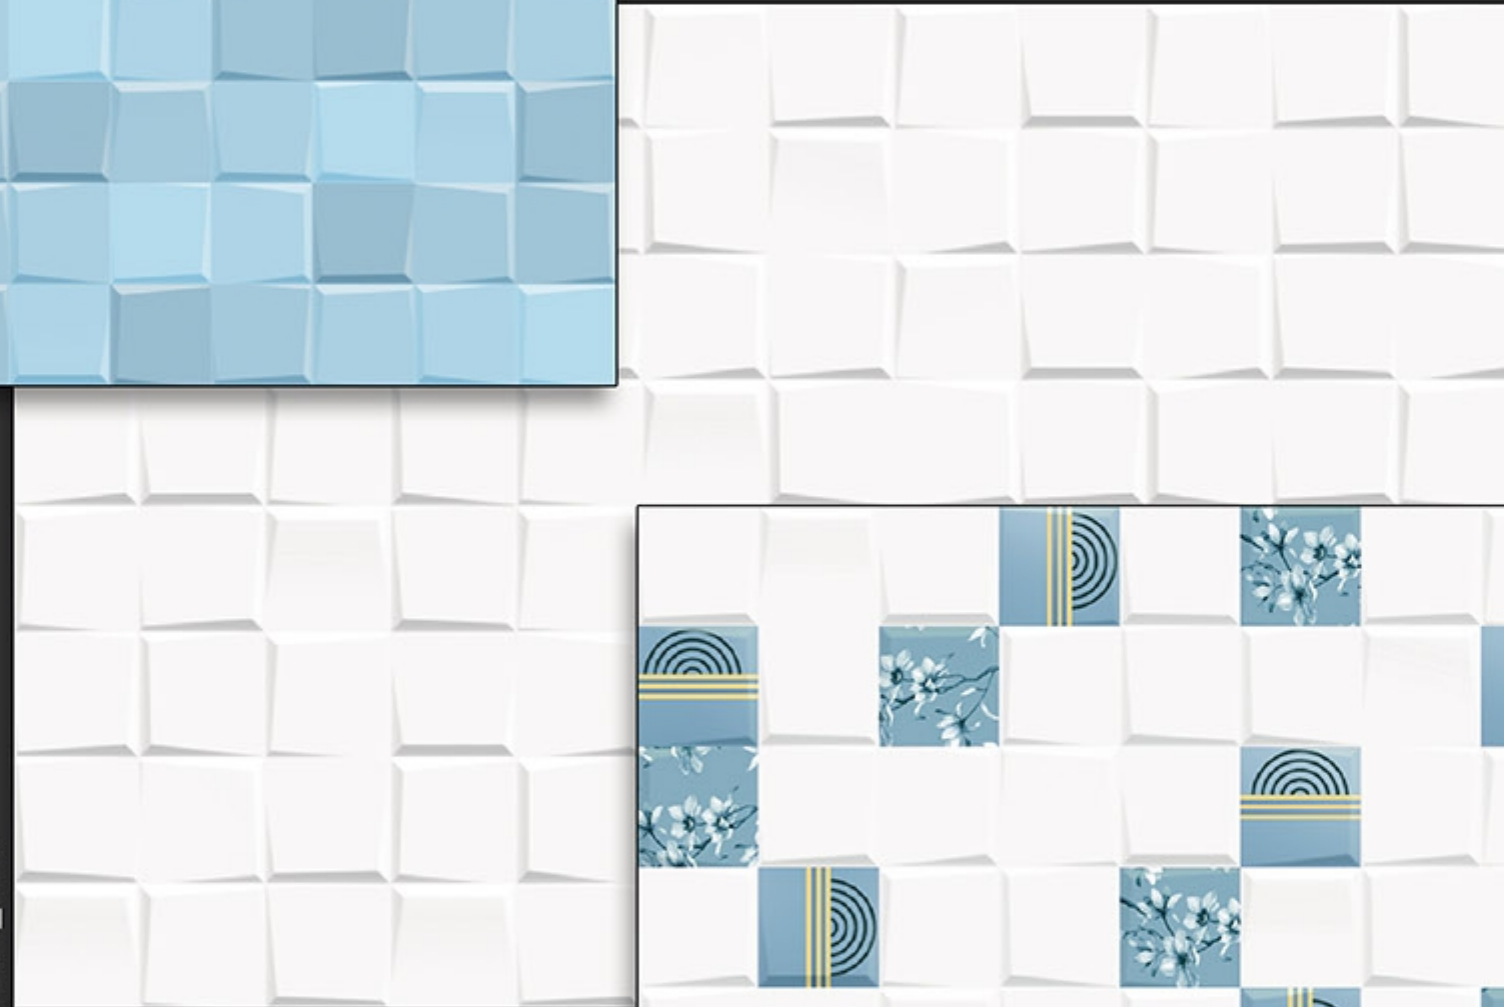

STELLAR

Collection

- WALL
- RUSTIC
- HD TECH.
- 4% WATER ABSORPTION
- RANDOM
- BEDROOM
- OFFICE
- BATHROOM
- INDOOR
- DINING

SKY_139

SPW_139

SPW_139_HL-3

30 X 45 cm

SPHERE
& CO.