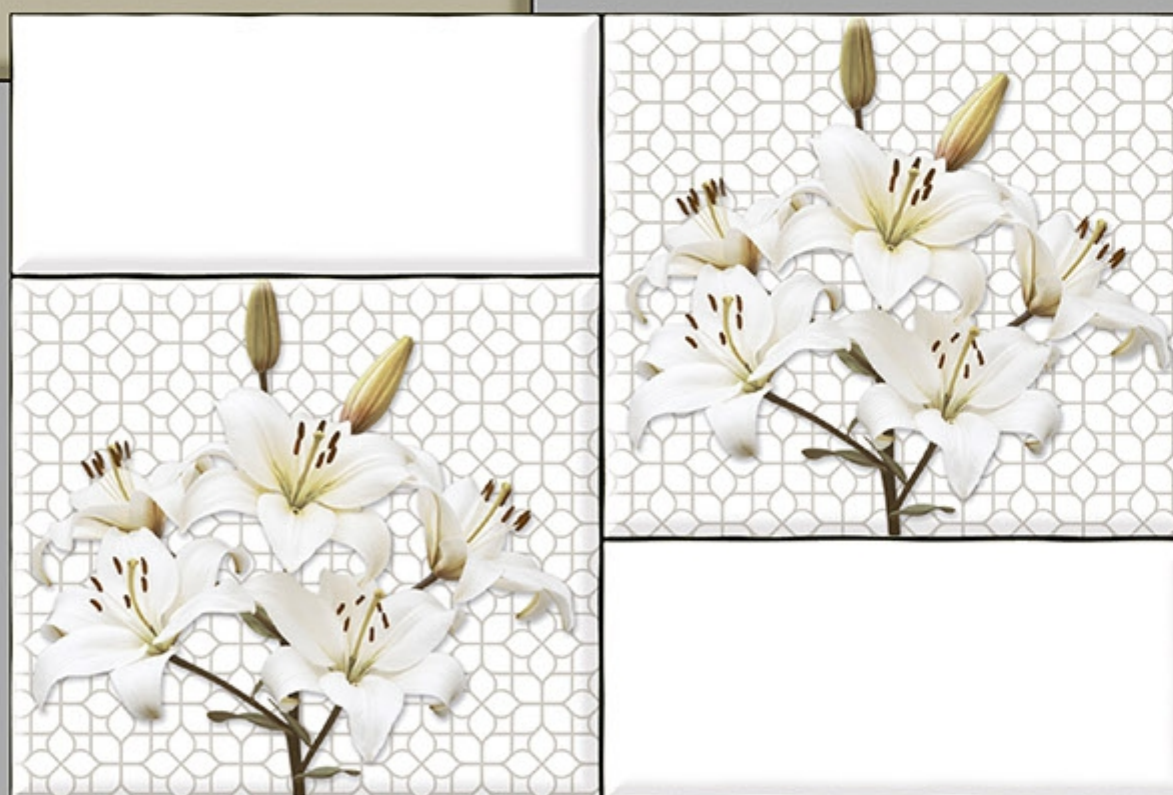

STELLAR

Collection

- WALL
- RUSTIC
- HD TECH.
- 4% WATER ABSORPTION
- RANDOM
- BEDROOM
- OFFICE
- BATHROOM
- INDOOR
- DINING

TAN_93

SPW_93

SPW_93_HL-4

30 X 45 cm