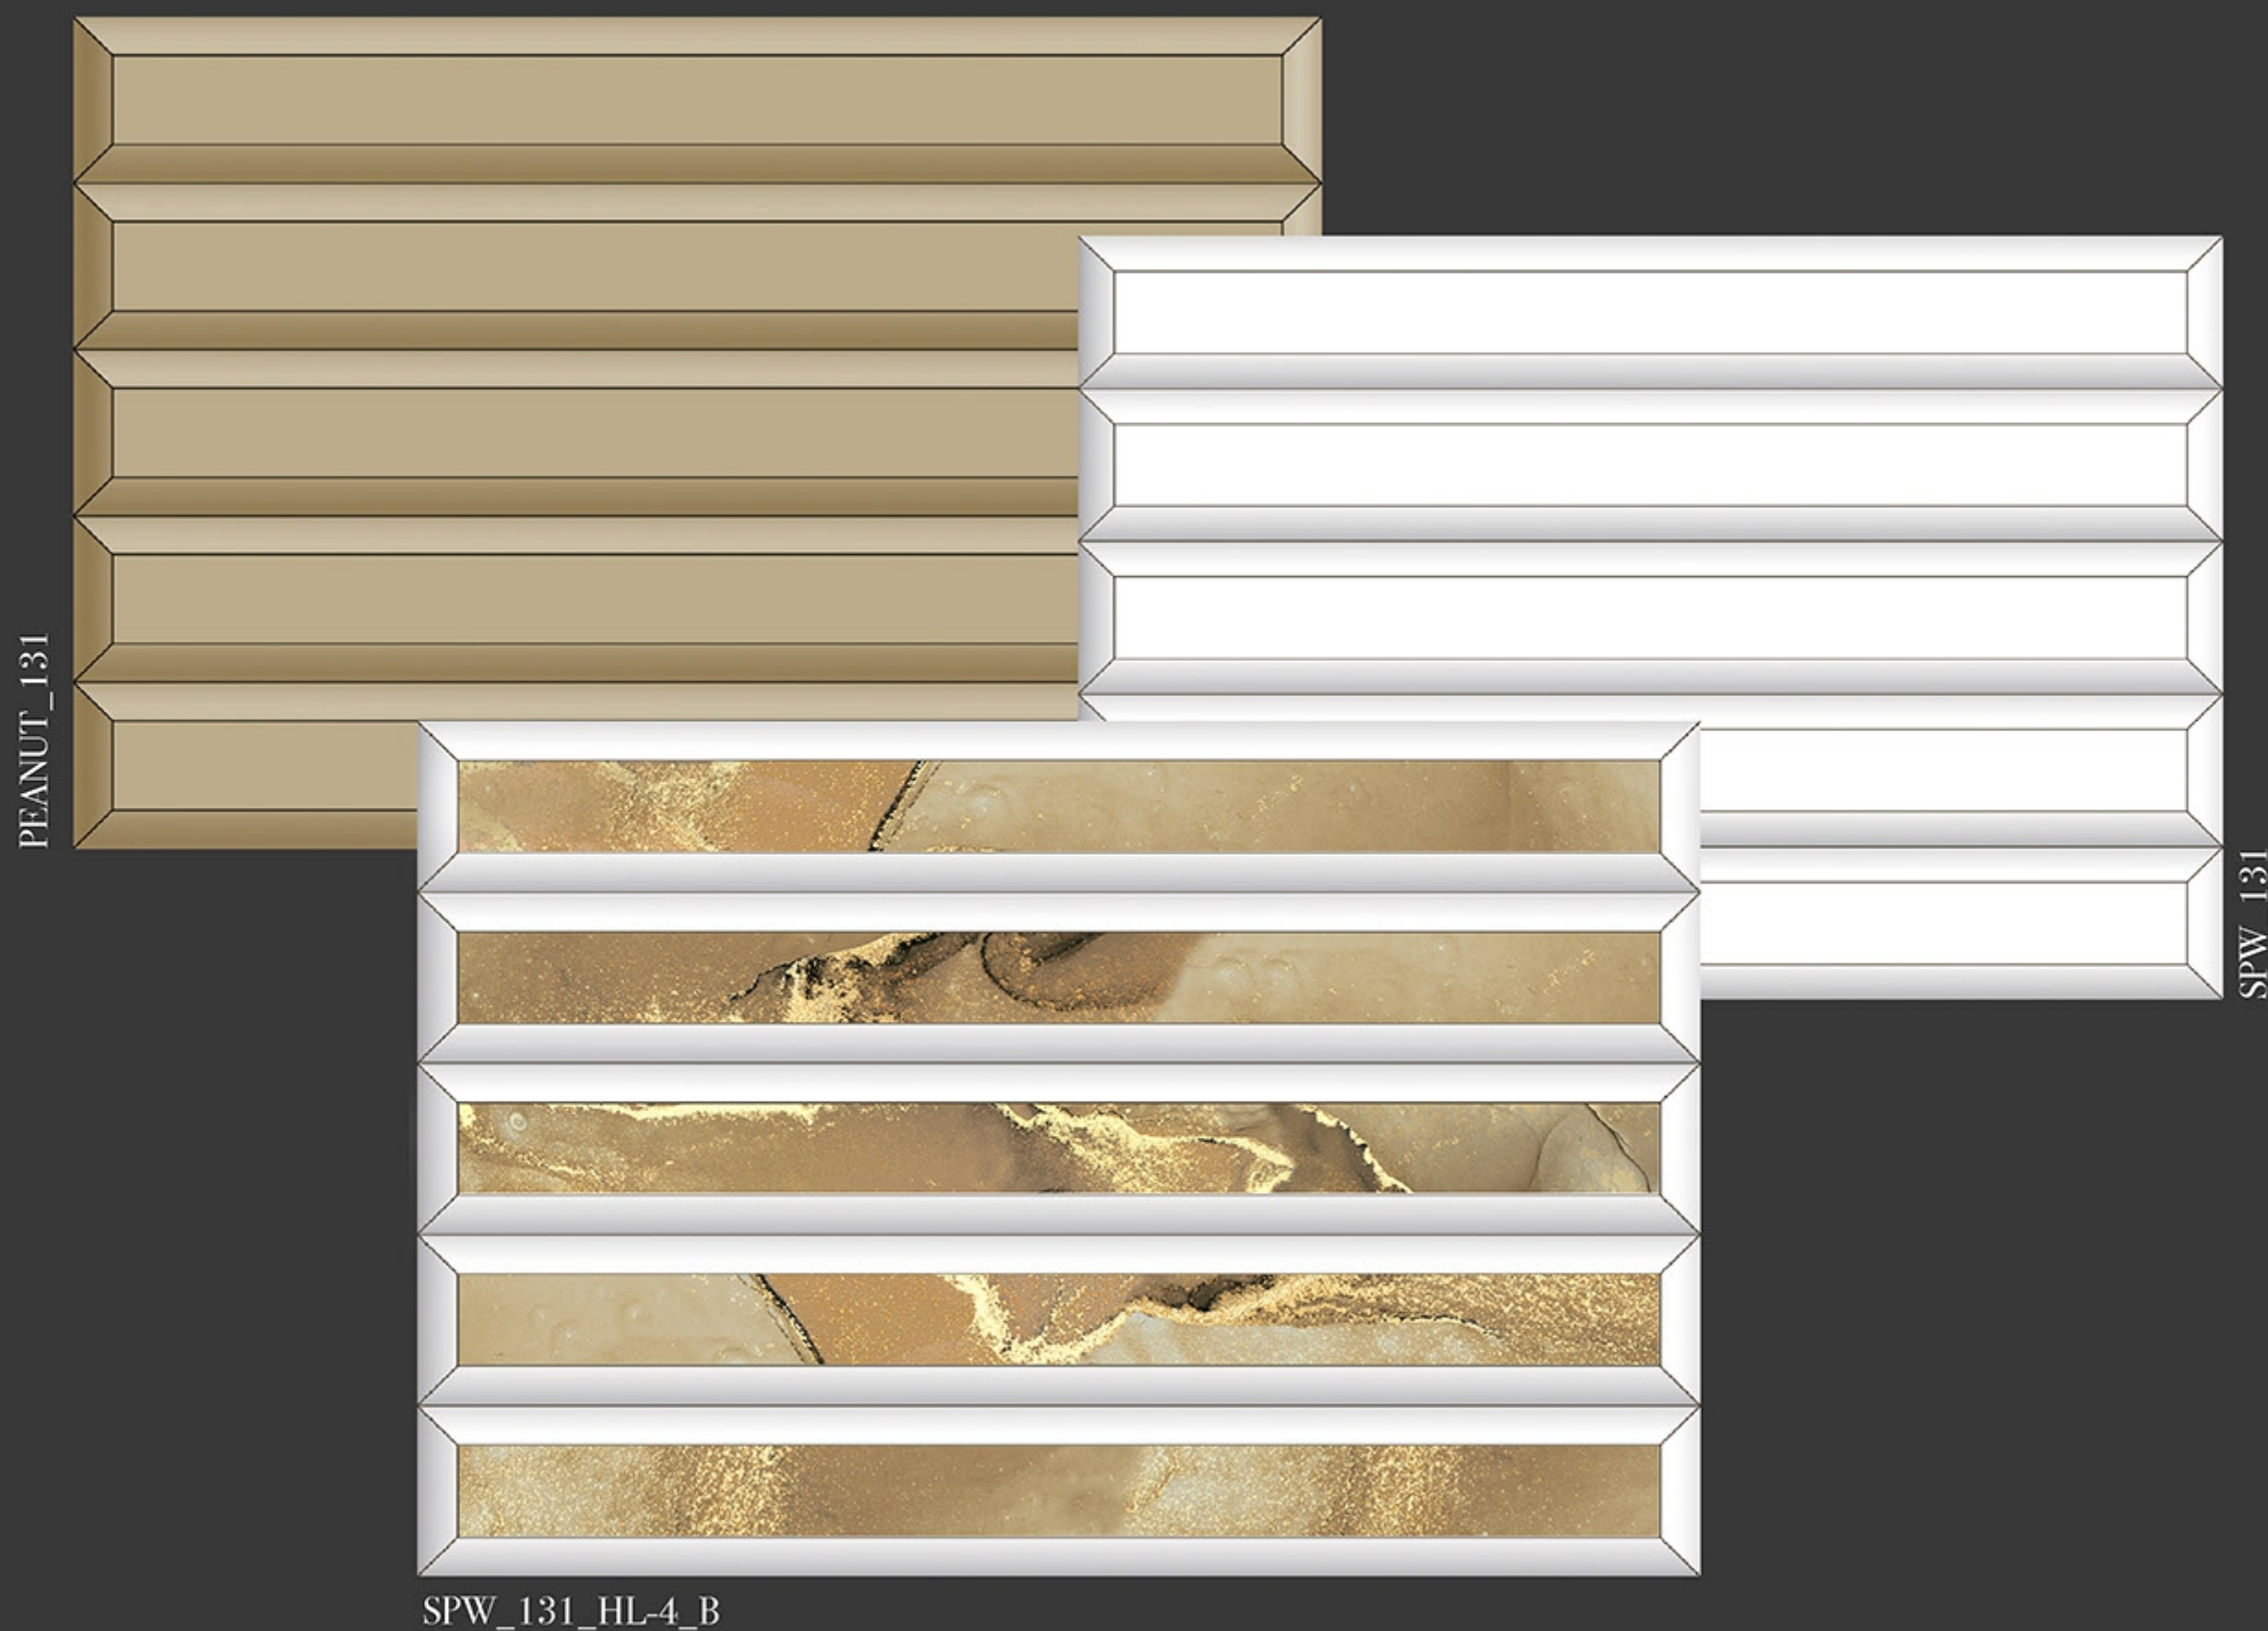

SPW_138

30 X 45 cm

SPHERE
& CO.

STELLAR

Collection

- WALL
- RUSTIC
- HD TECH.
- 4% WATER ABSORPTION
- RANDOM
- BEDROOM
- OFFICE
- BATHROOM
- INDOOR
- DINING

30 X 45 cm

STELLAR