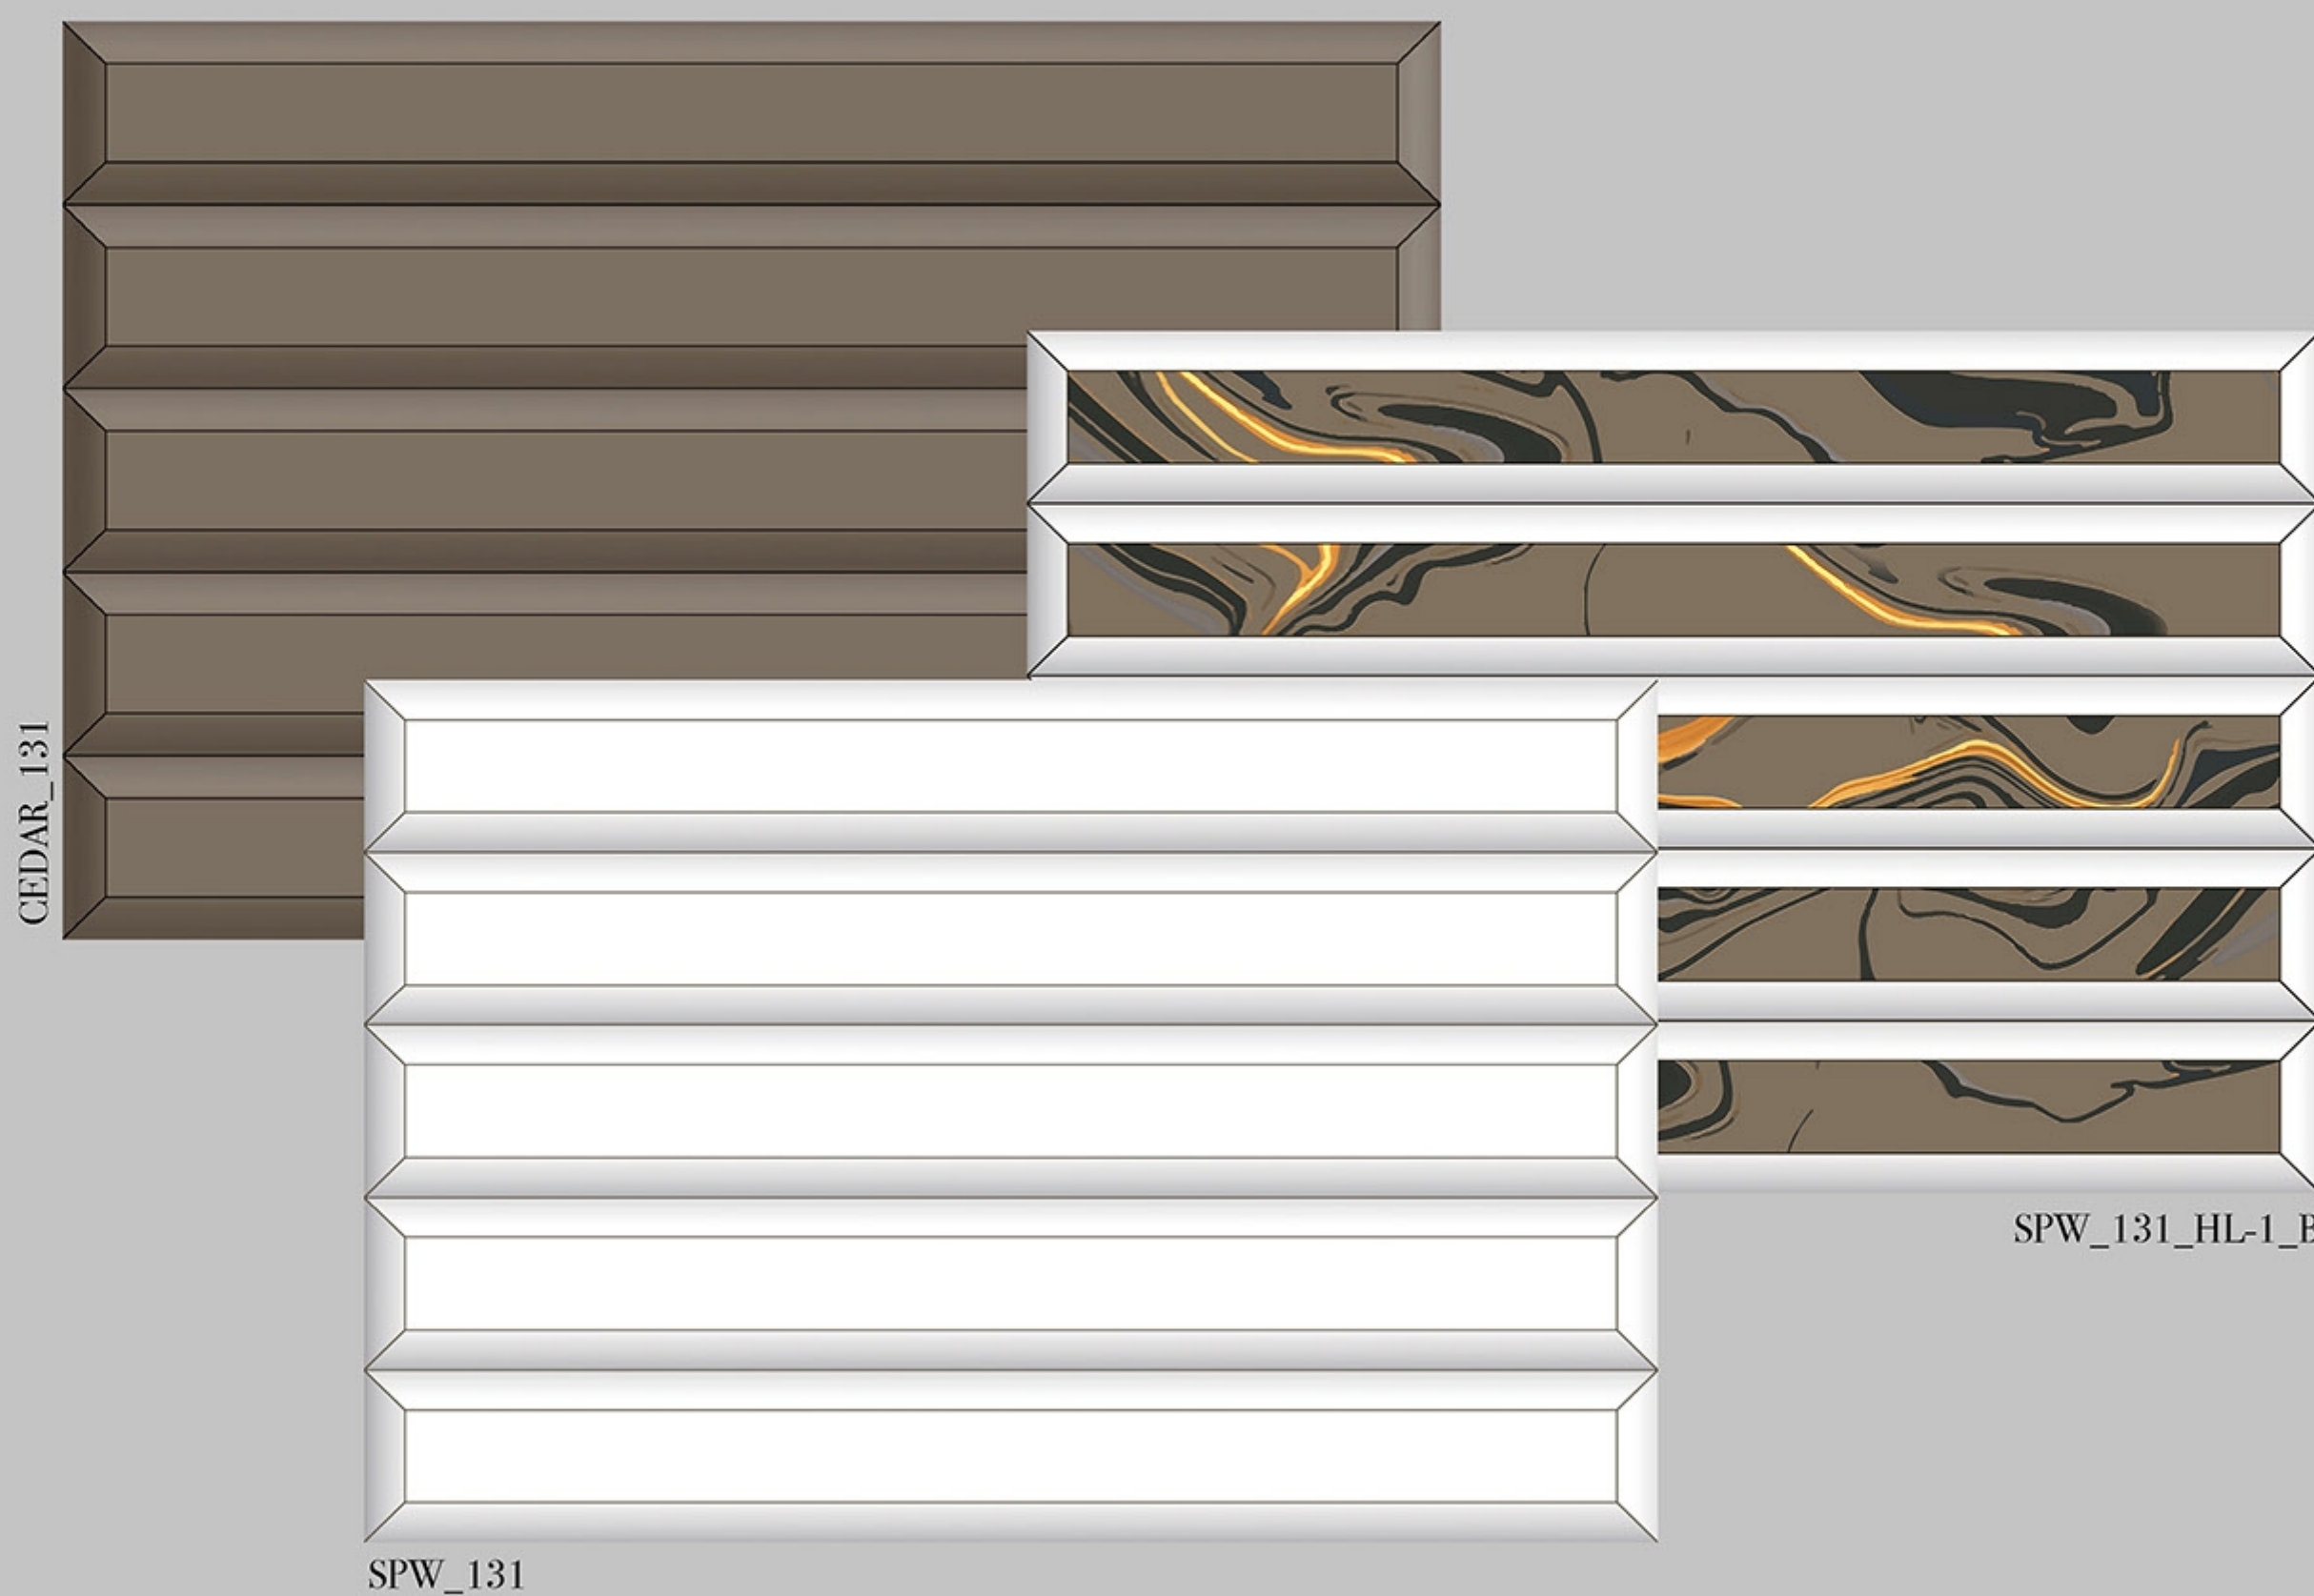

- WALL
- RUSTIC
- HD TECH
- 4% WATER ABSORPTION
- RANDOM
- BEDROOM
- OFFICE
- BATHROOM
- INDOOR
- DINING

CEDAR_138

SPW_138

SPW_138_HL-1

30 X 45 cm

STELLAR

Collection

30 X 45 cm