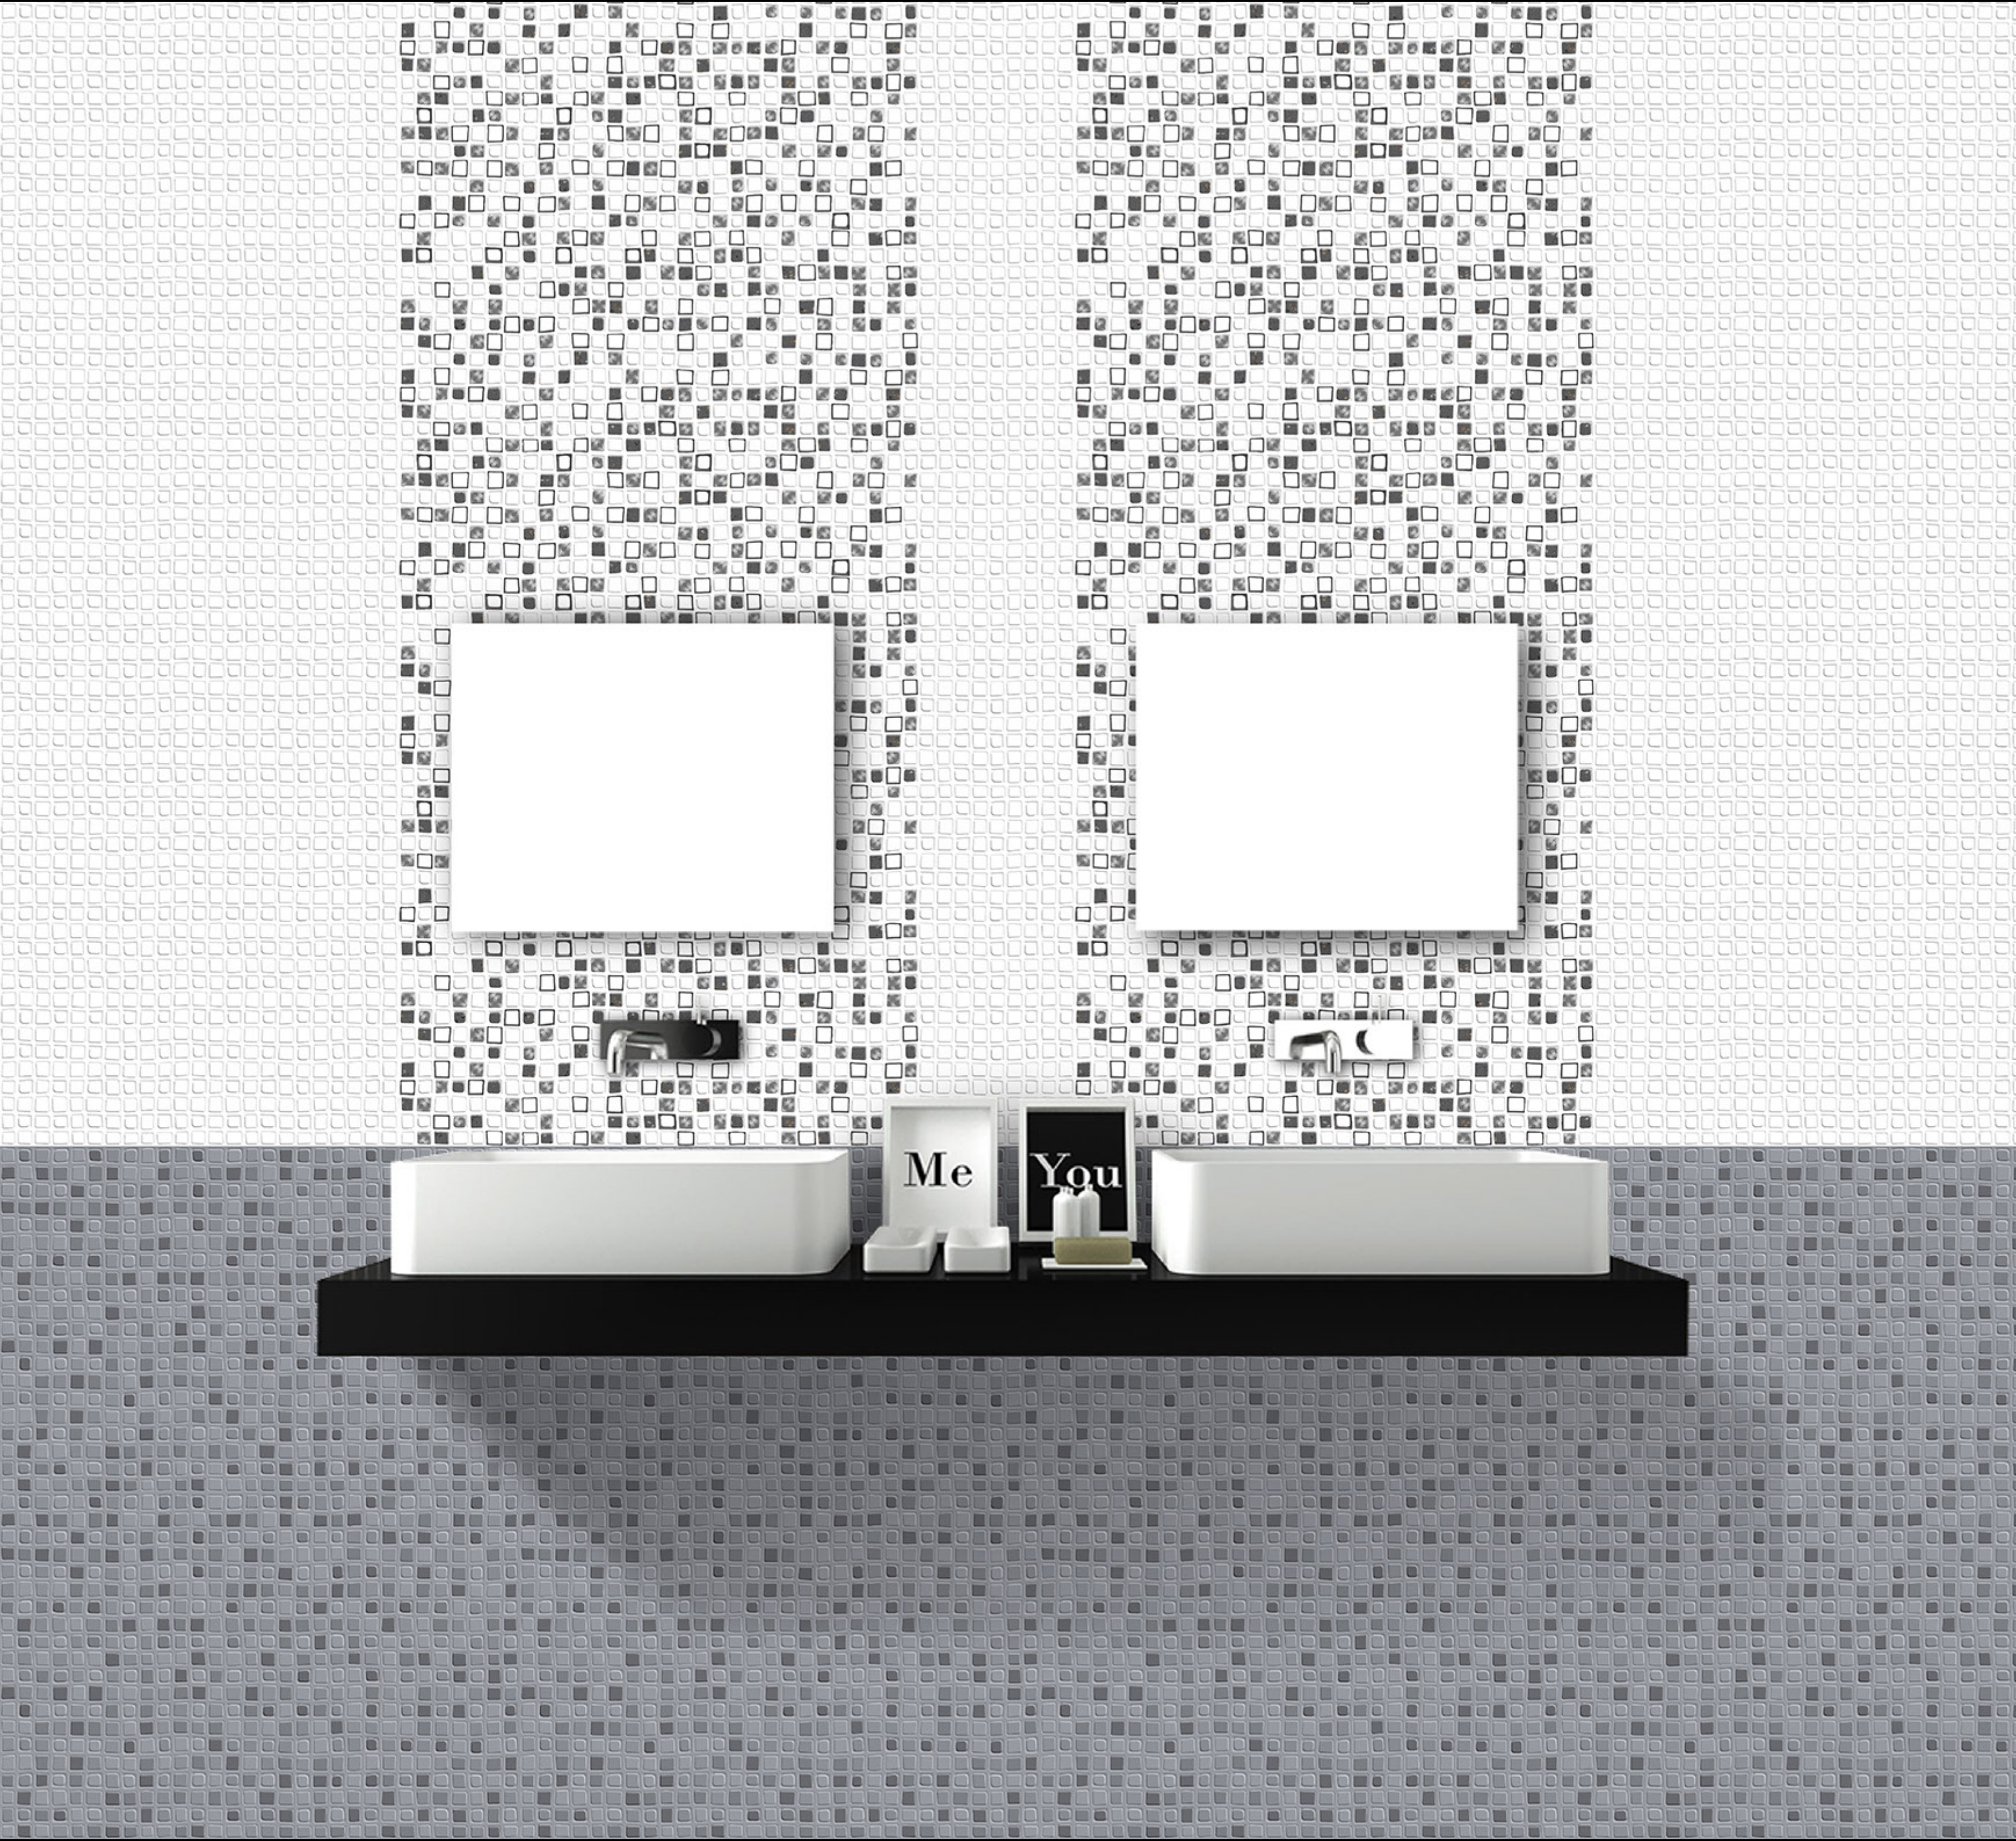

30 X 45 cm

STELLAR

Collection

- WALL
- RUSTIC
- HD TECH.
- 4% WATER ABSORPTION
- RANDOM
- BEDROOM
- OFFICE
- BATHROOM
- INDOOR
- DINING

GRAY_137

SPW_137_HL-2

SPW_137

30 X 45 cm