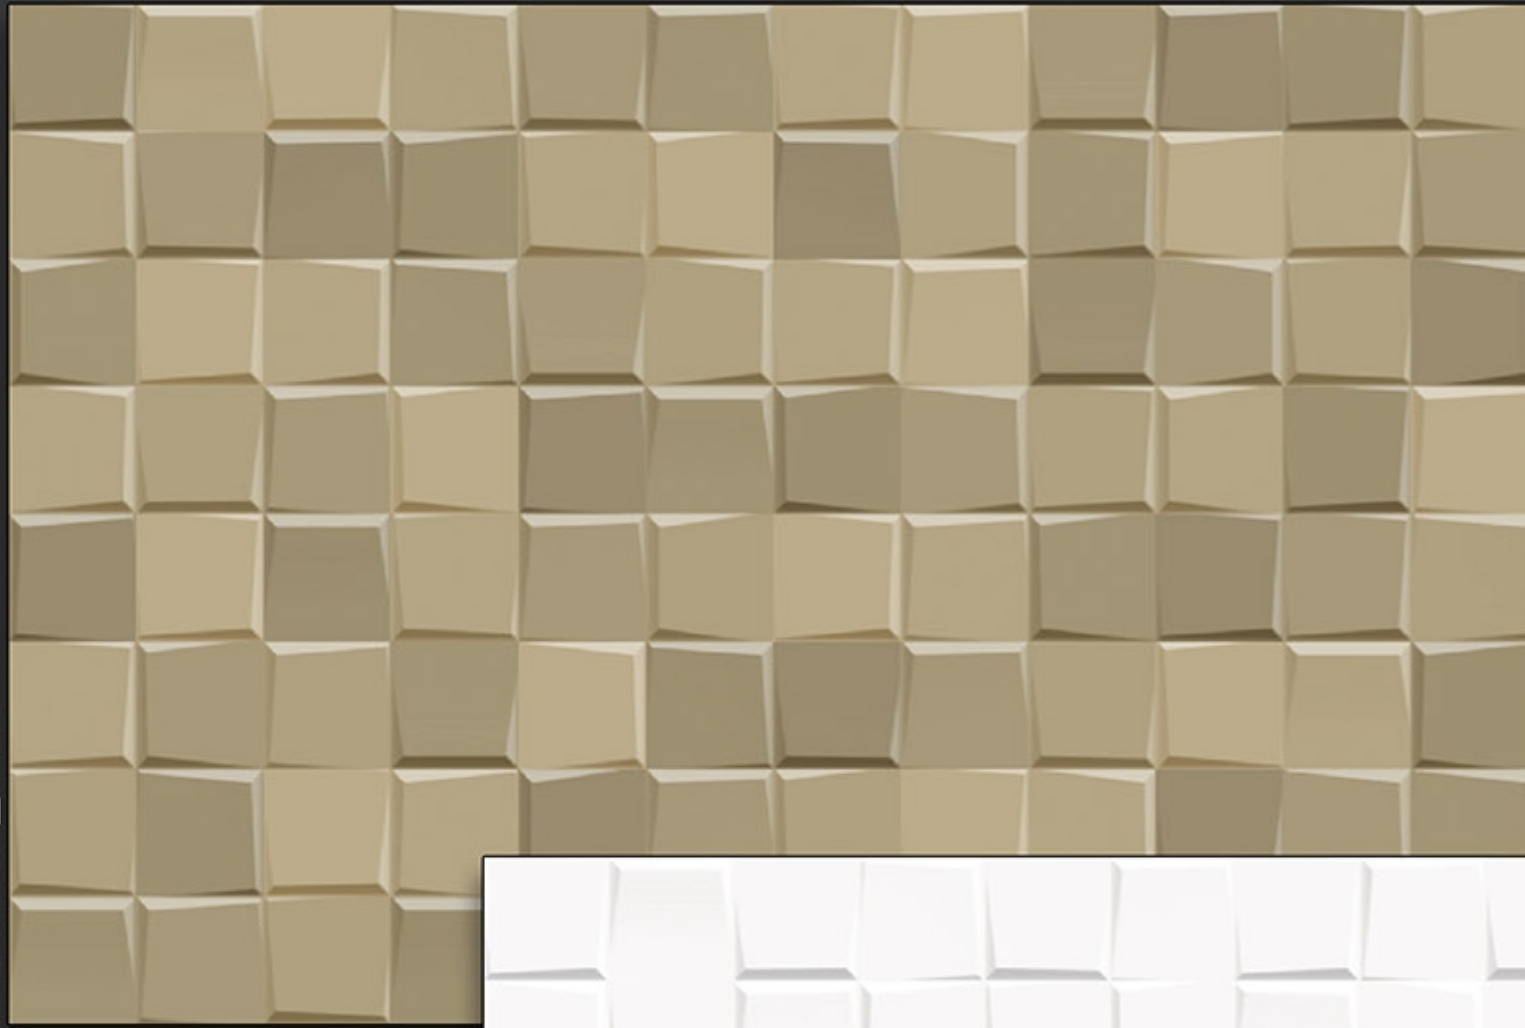

PEANUT_139