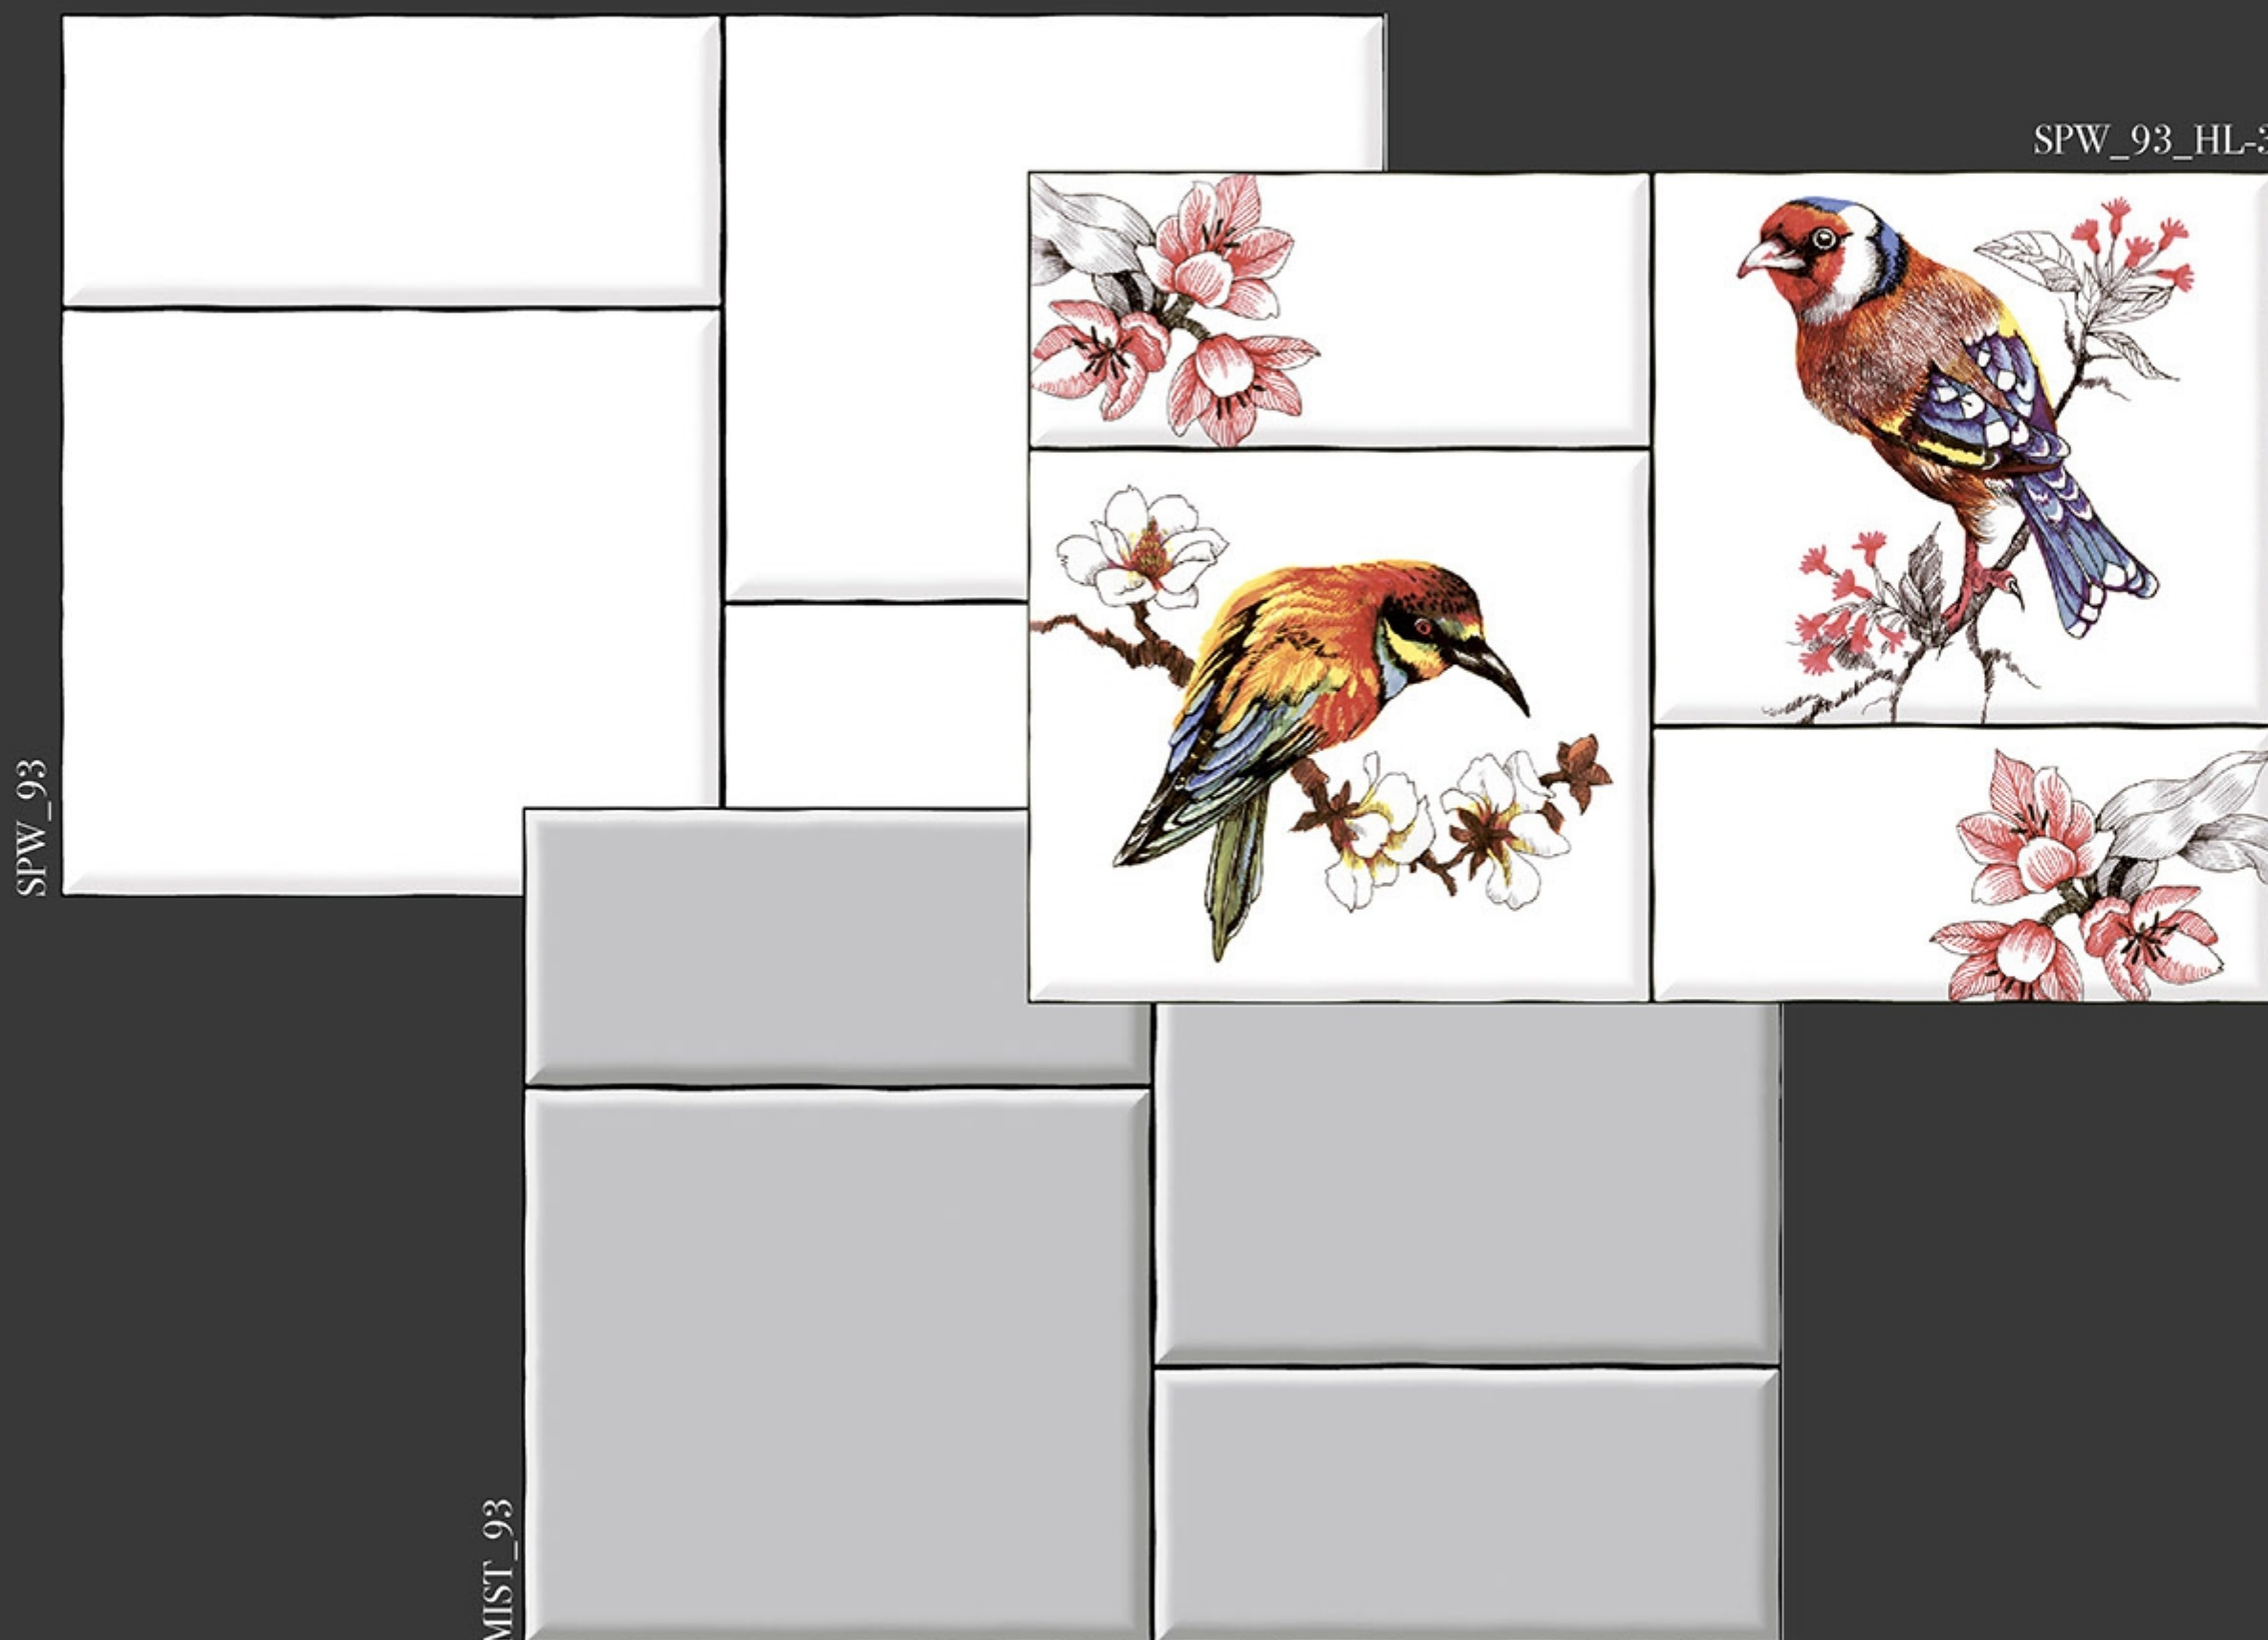

Collection

30 X 45 cm

STELLAR

Collection

- WALL
- RUSTIC
- HD TECH.
- 4% WATER ABSORPTION
- RANDOM
- BEDROOM
- OFFICE
- BATHROOM
- INDOOR
- DINING

30 X 45 cm

STELLAR

Collection