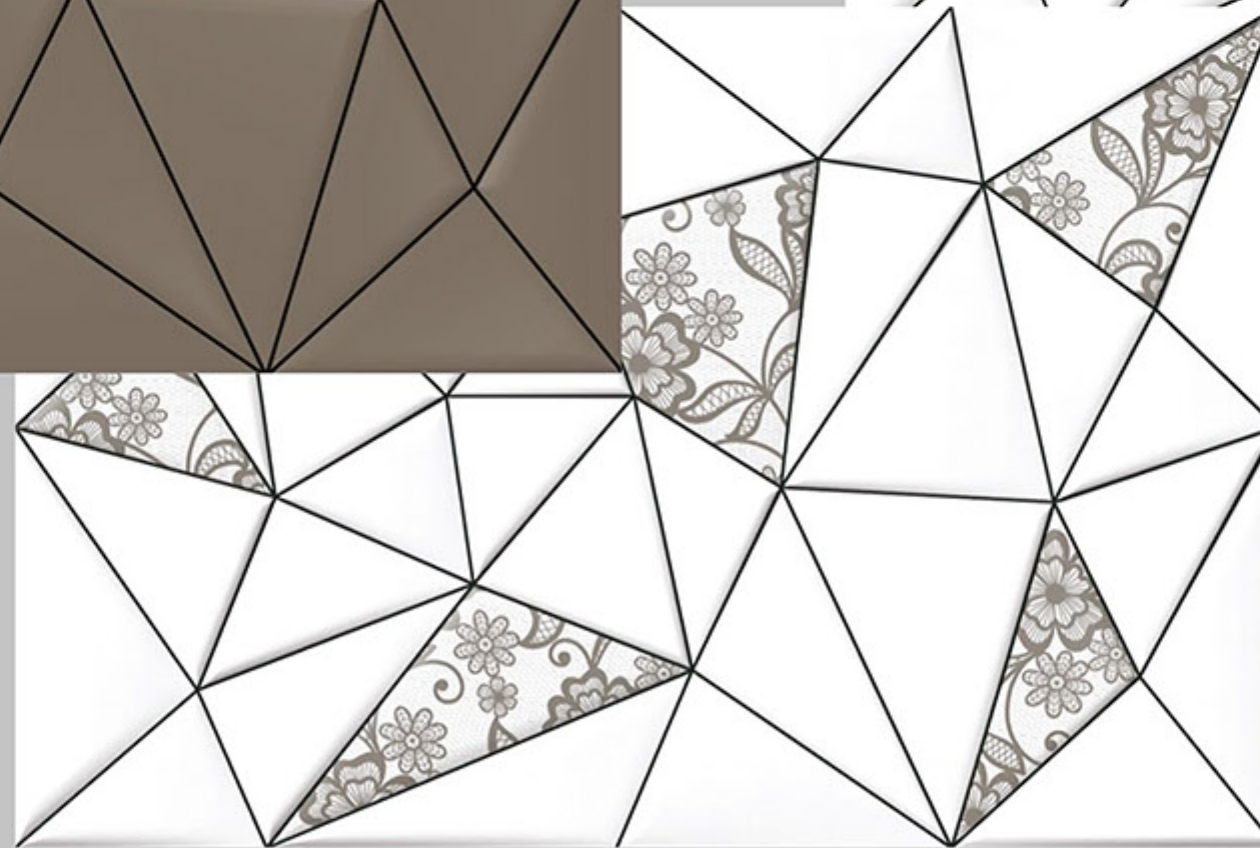

Collection

- WALL
- RUSTIC
- HD TECH
- 4% WATER ABSORPTION
- RANDOM
- BEDROOM
- OFFICE
- BATHROOM
- INDOOR
- DINING

CEDAR_40

SPW_40

SPW_40_HL-1

30 X 45 cm

SPHERE
& CO.

STELLAR