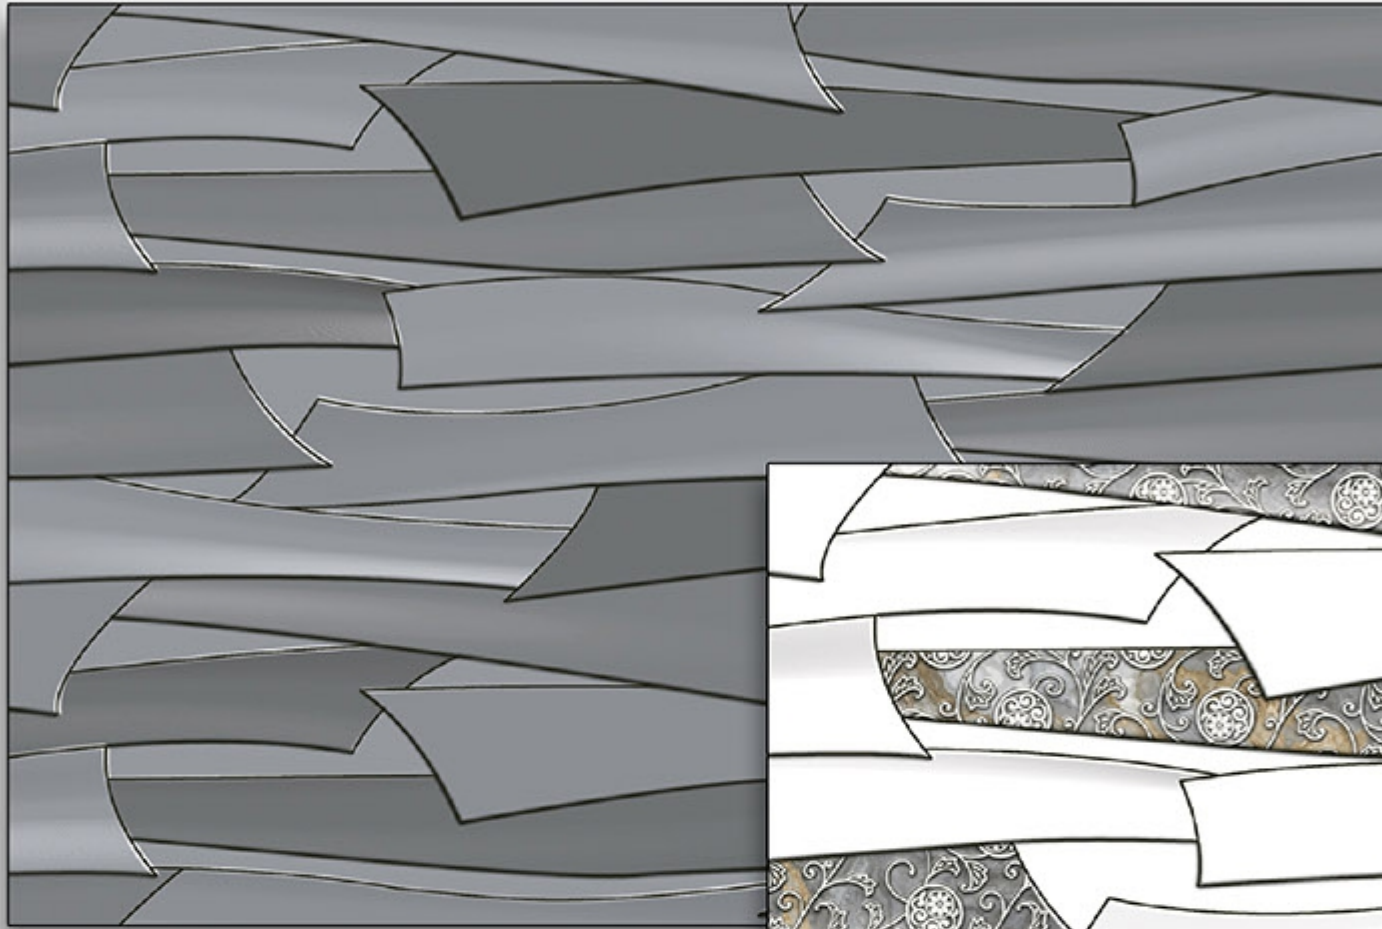

30 X 45 cm

STELLAR

Collection

- WALL
- RUSTIC
- HD TECH.
- 4% WATER ABSORPTION
- RANDOM
- BEDROOM
- OFFICE
- BATHROOM
- INDOOR
- DINING

GRAY_137

SPW_137_HL-2

SPW_137

30 X 45 cm