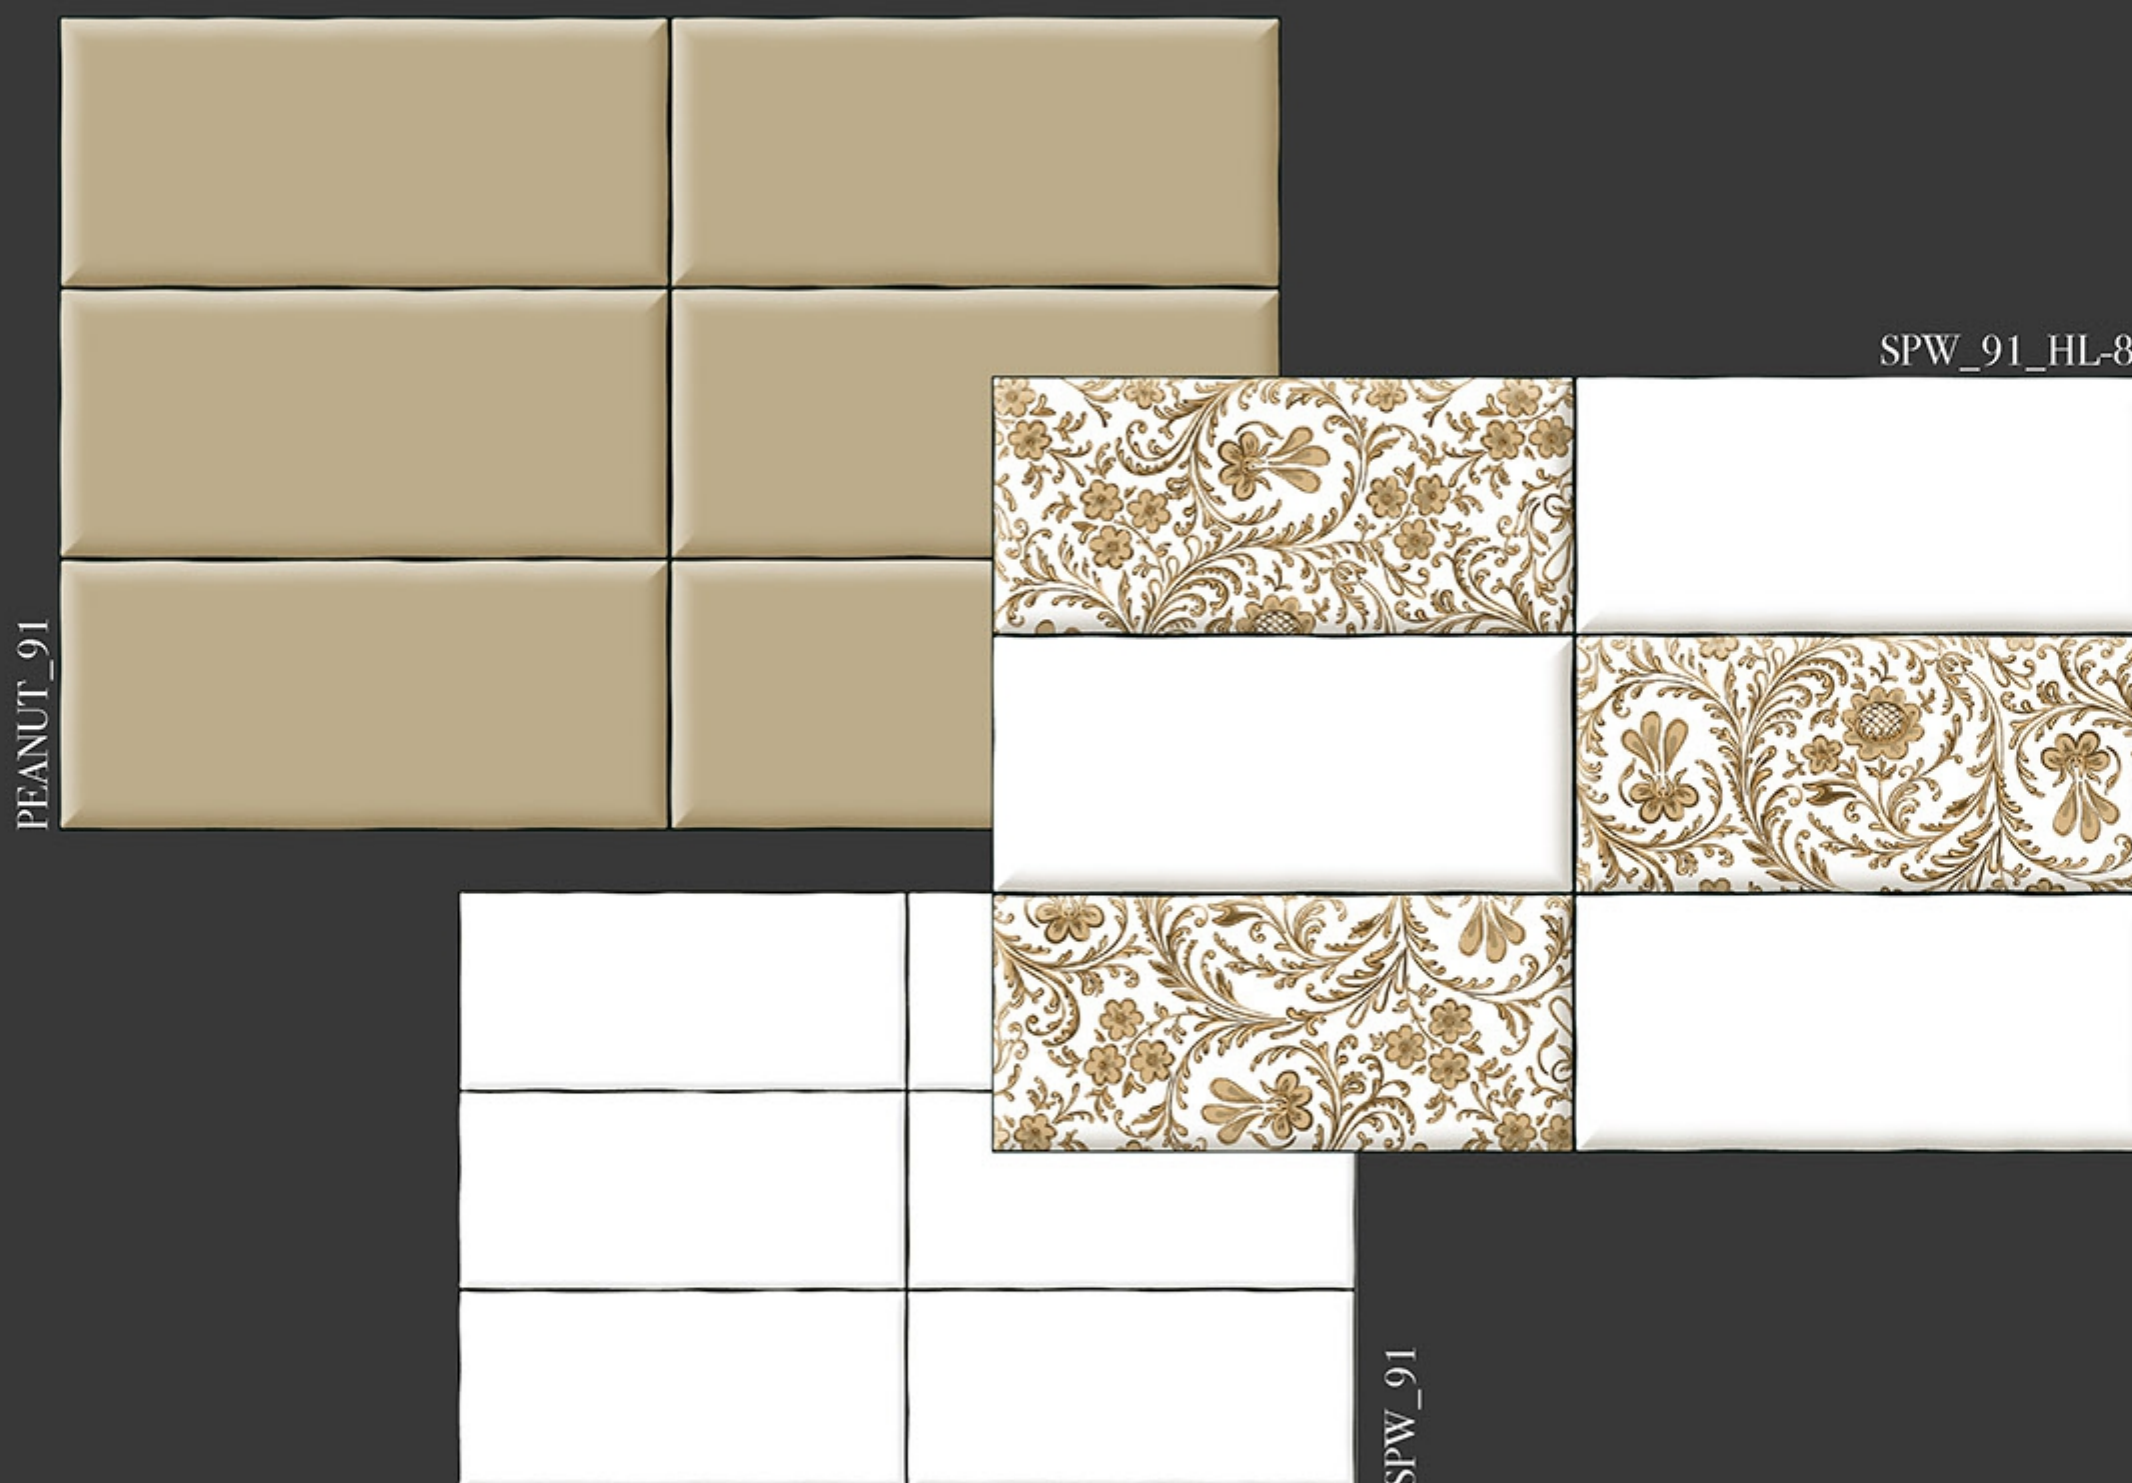

STELLAR

Collection

- WALL
- RUSTIC
- HD TECH.
- 4% WATER ABSORPTION
- RANDOM
- BEDROOM
- OFFICE
- BATHROOM
- INDOOR
- DINING

30 X 45 cm