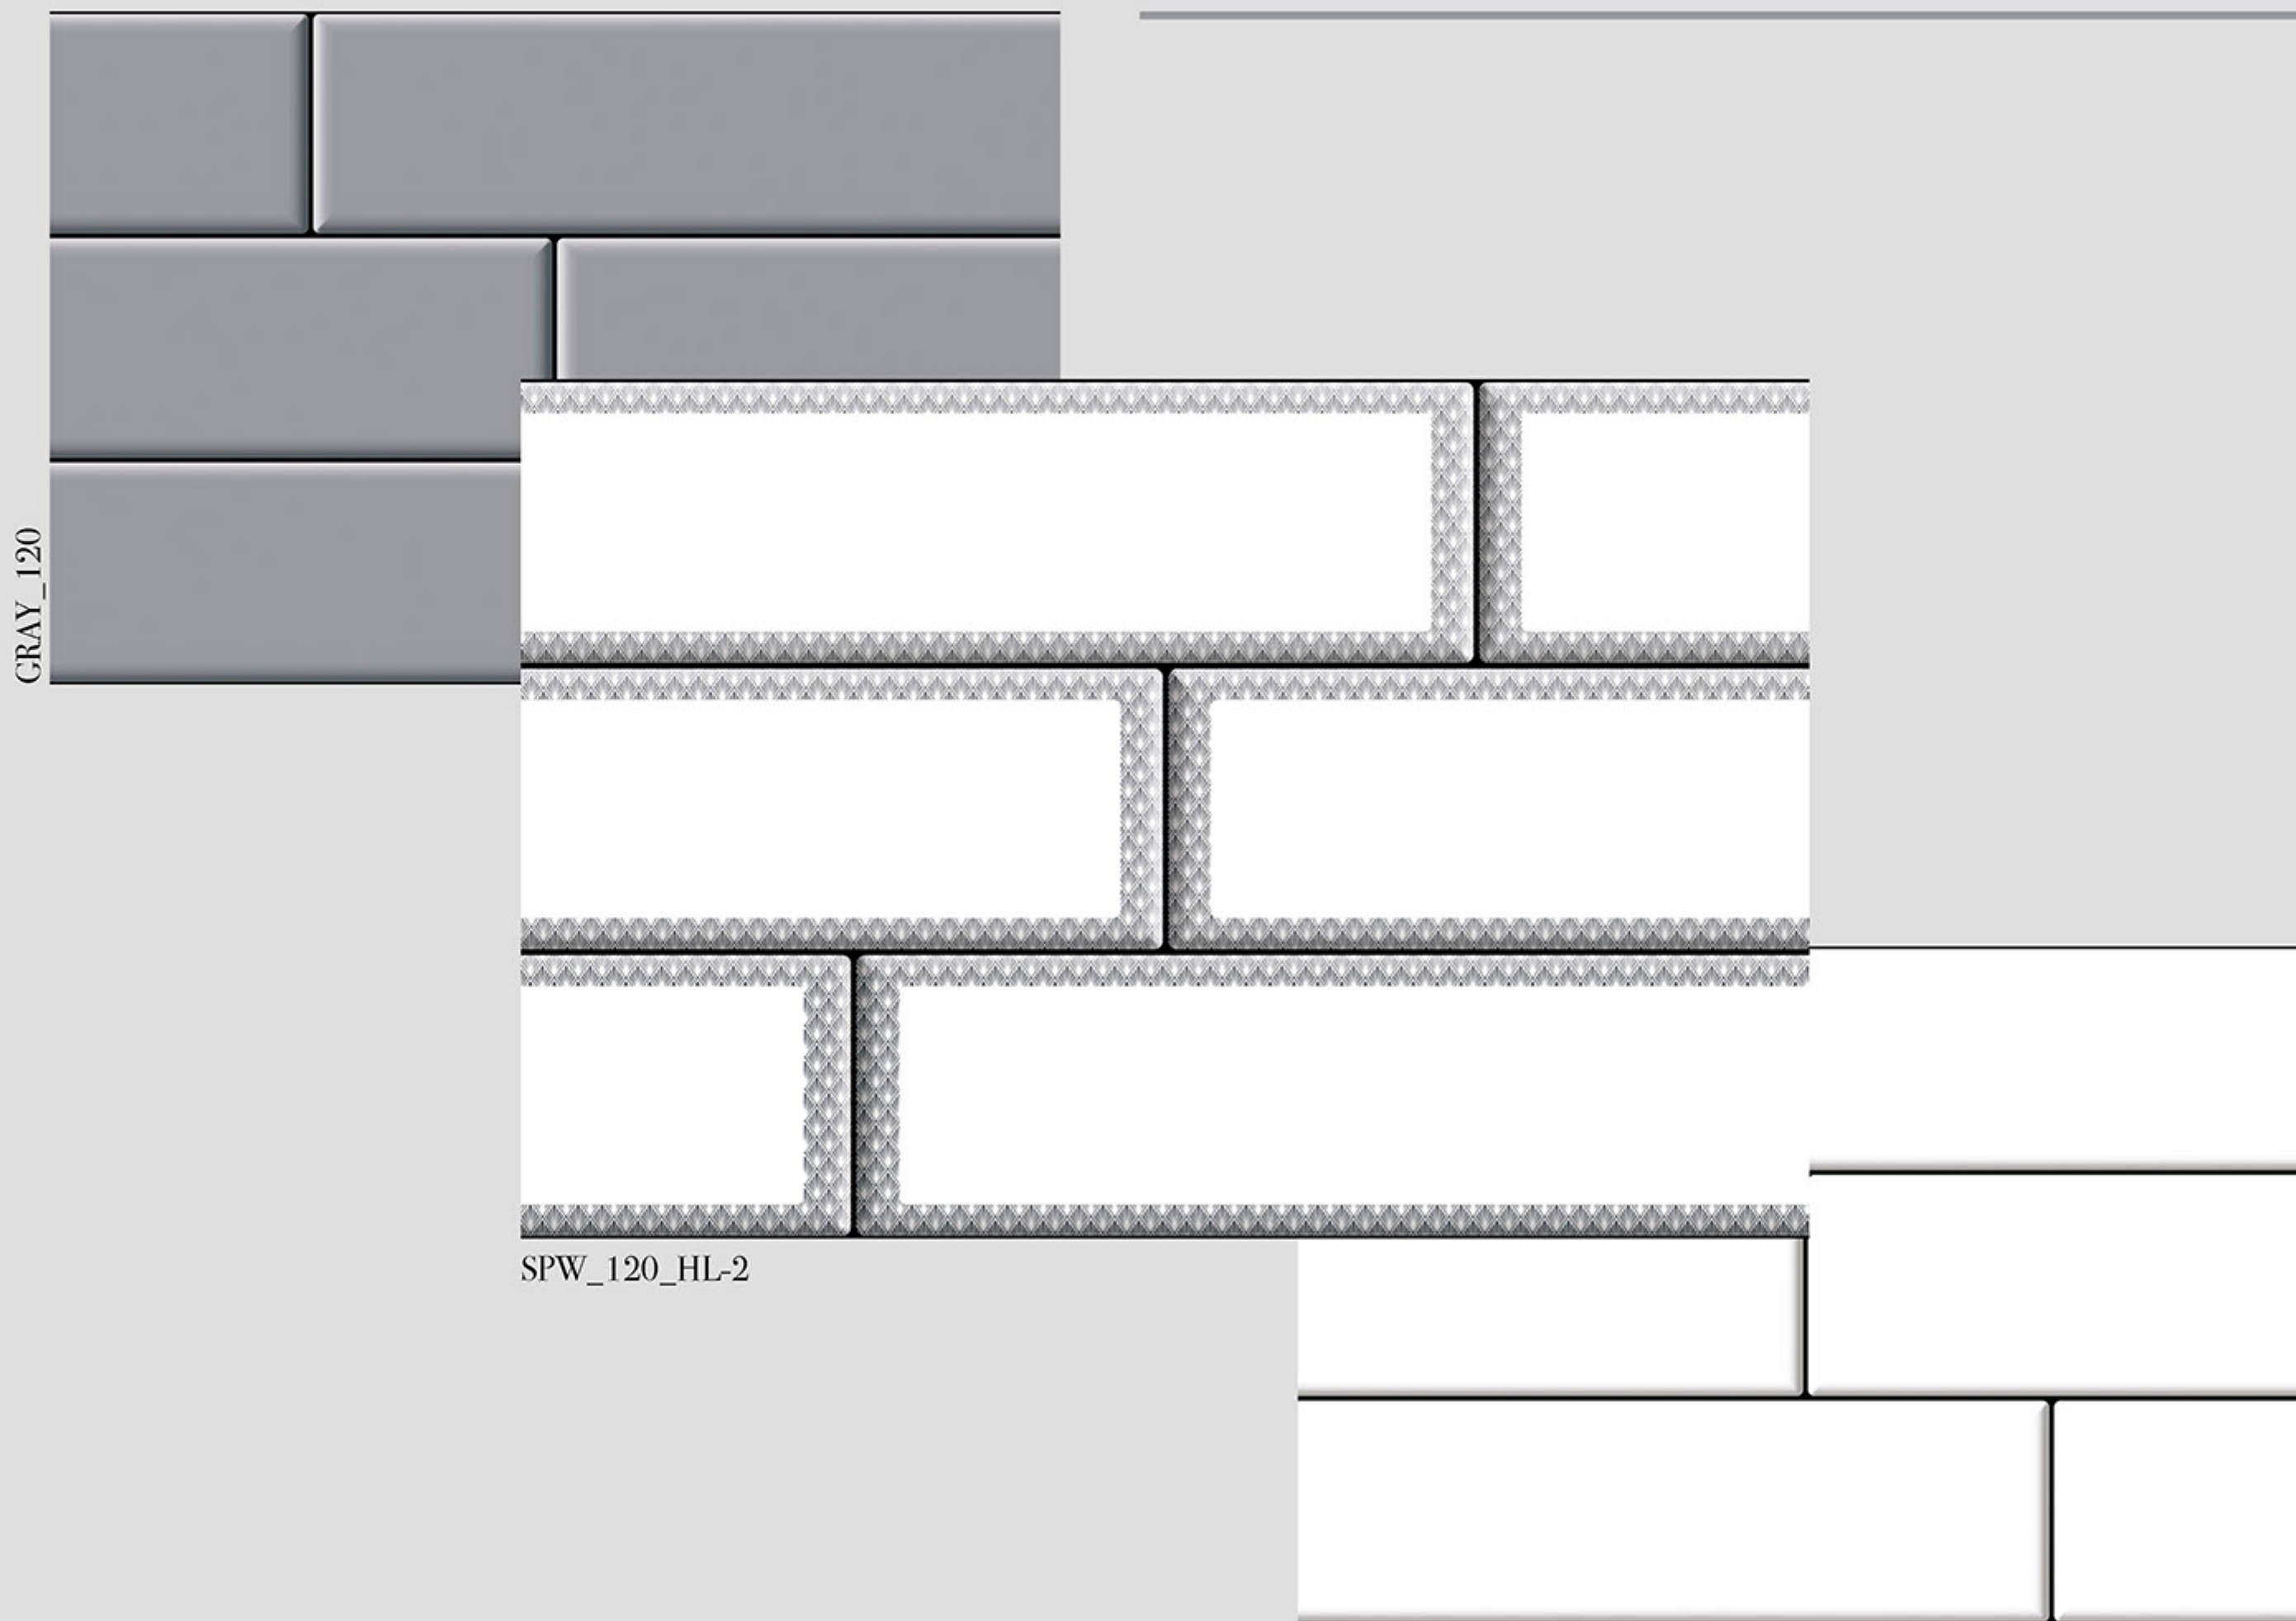

STELLAR

Collection

- WALL
- RUSTIC
- HD TECH.
- 4% WATER ABSORPTION
- RANDOM
- BEDROOM
- OFFICE
- BATHROOM
- INDOOR
- DINING

30 X 45 cm