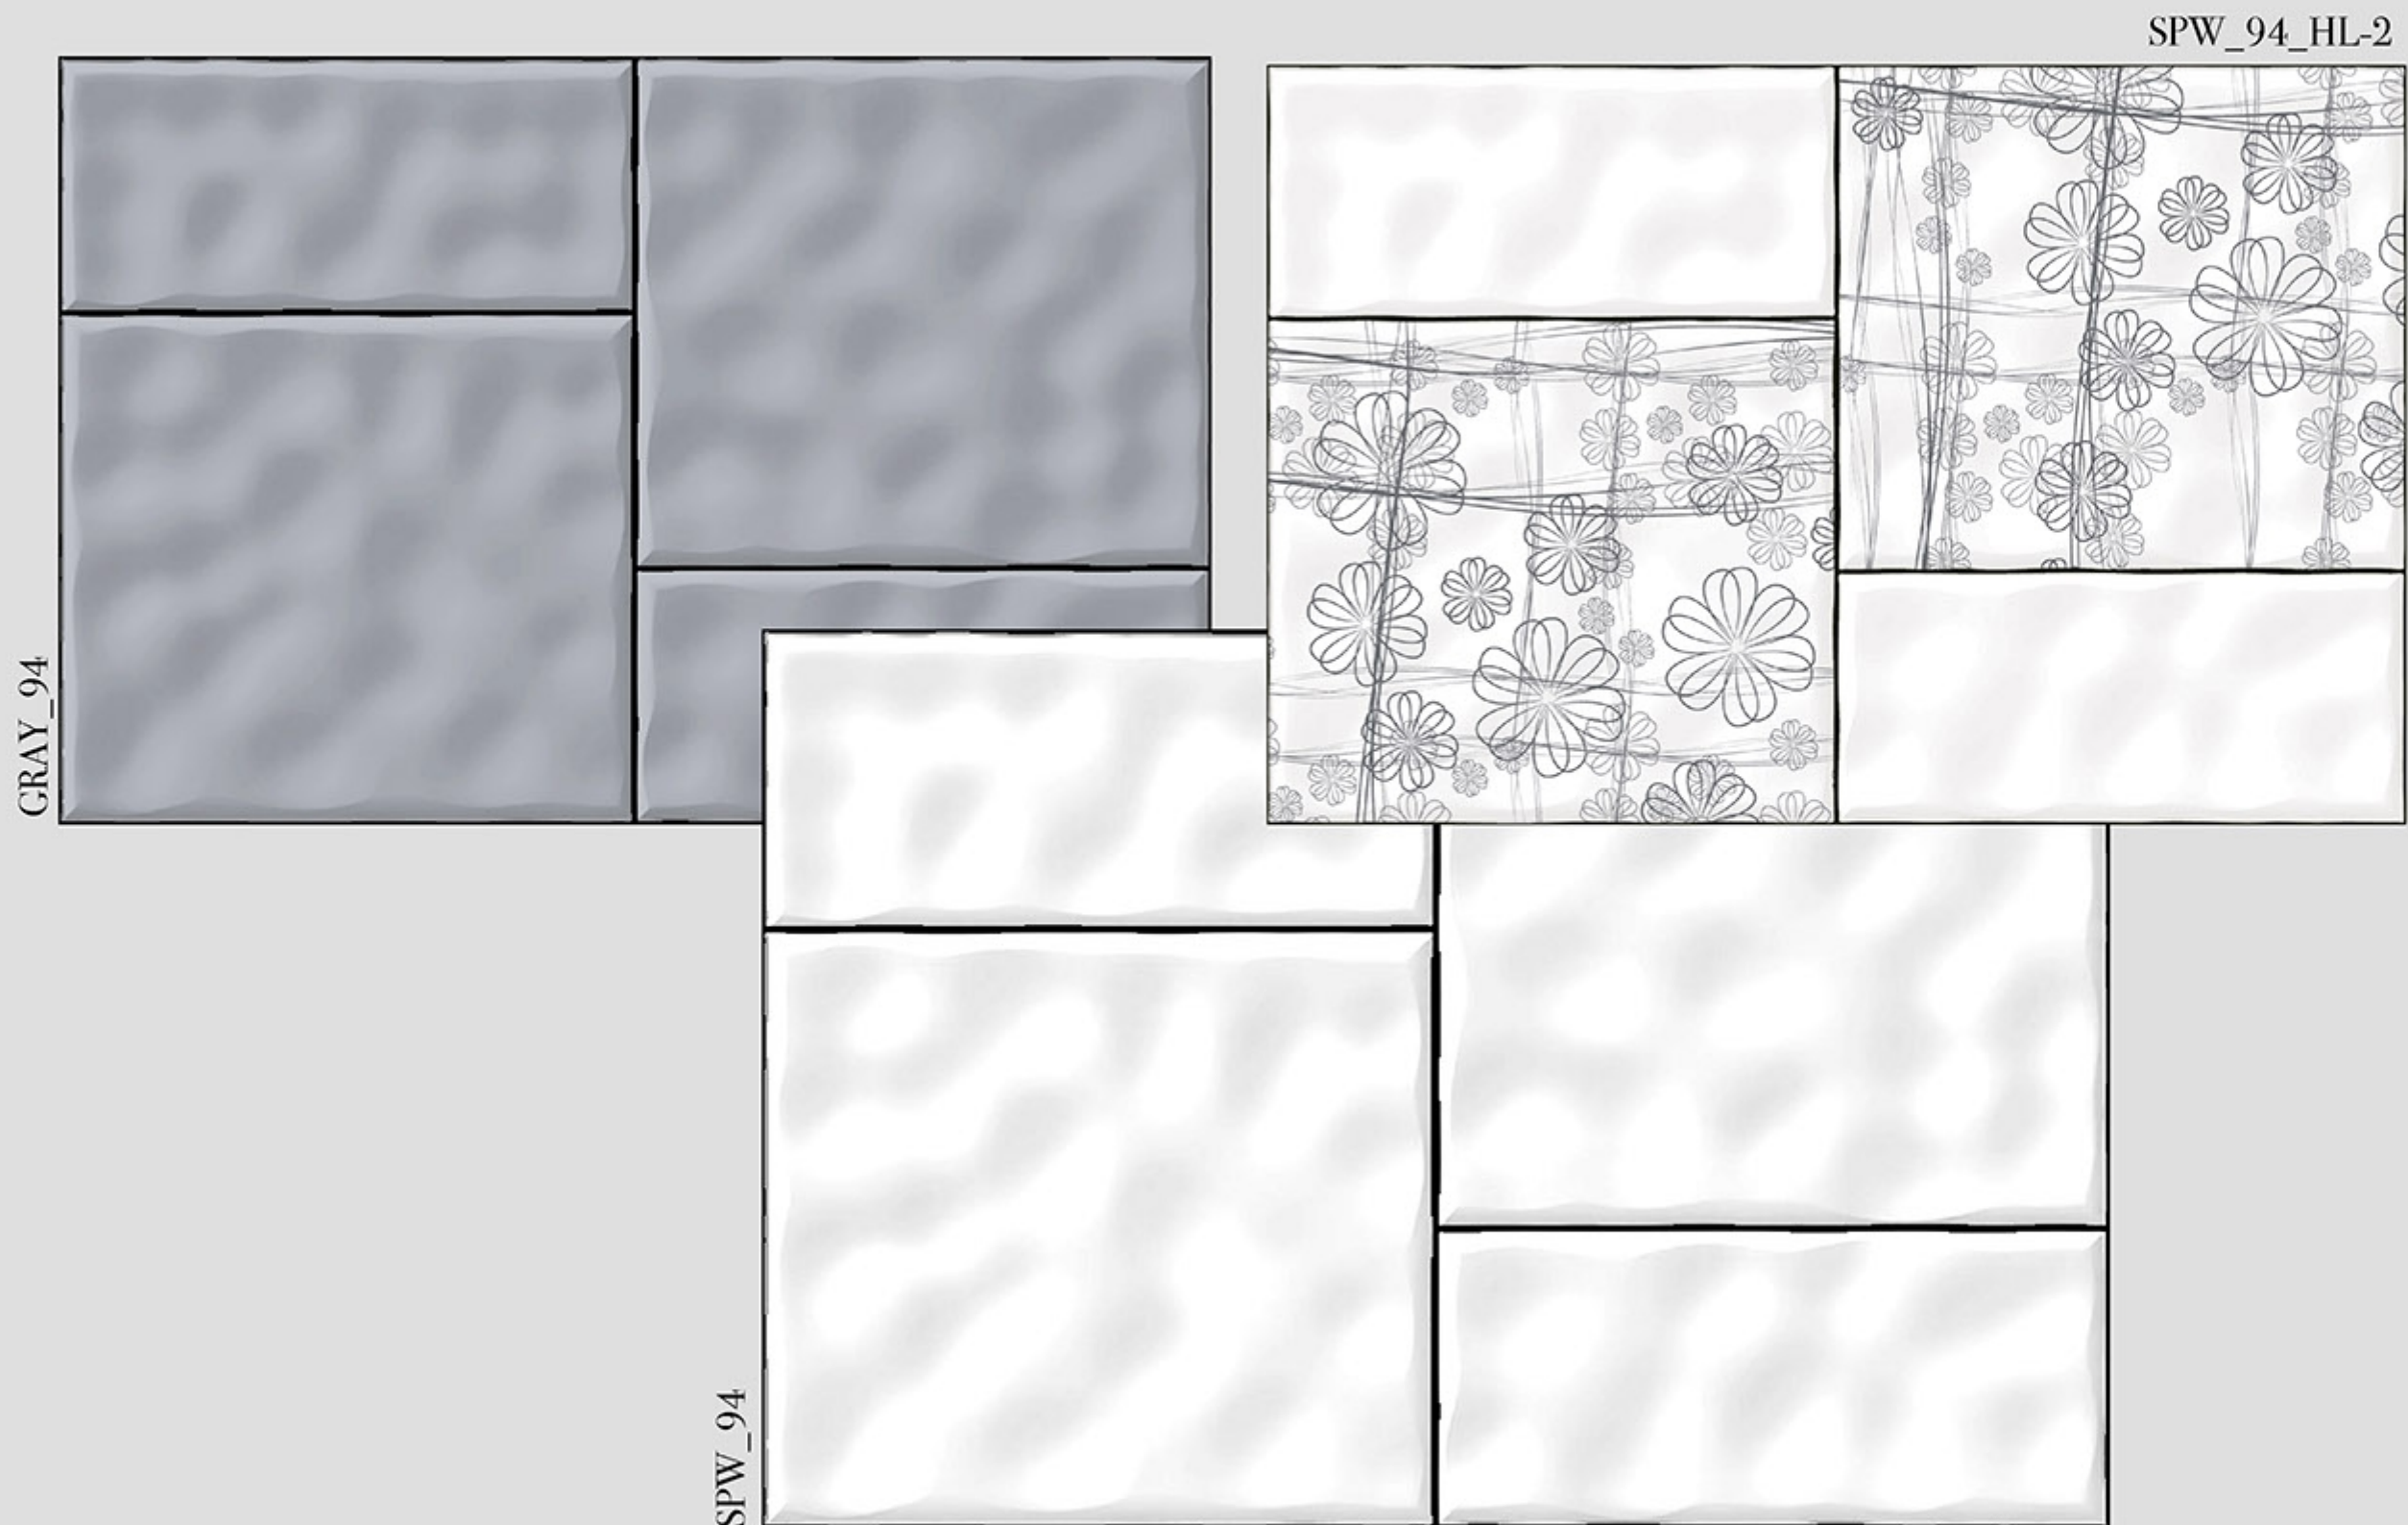

STELLAR

Collection

30 X 45 cm