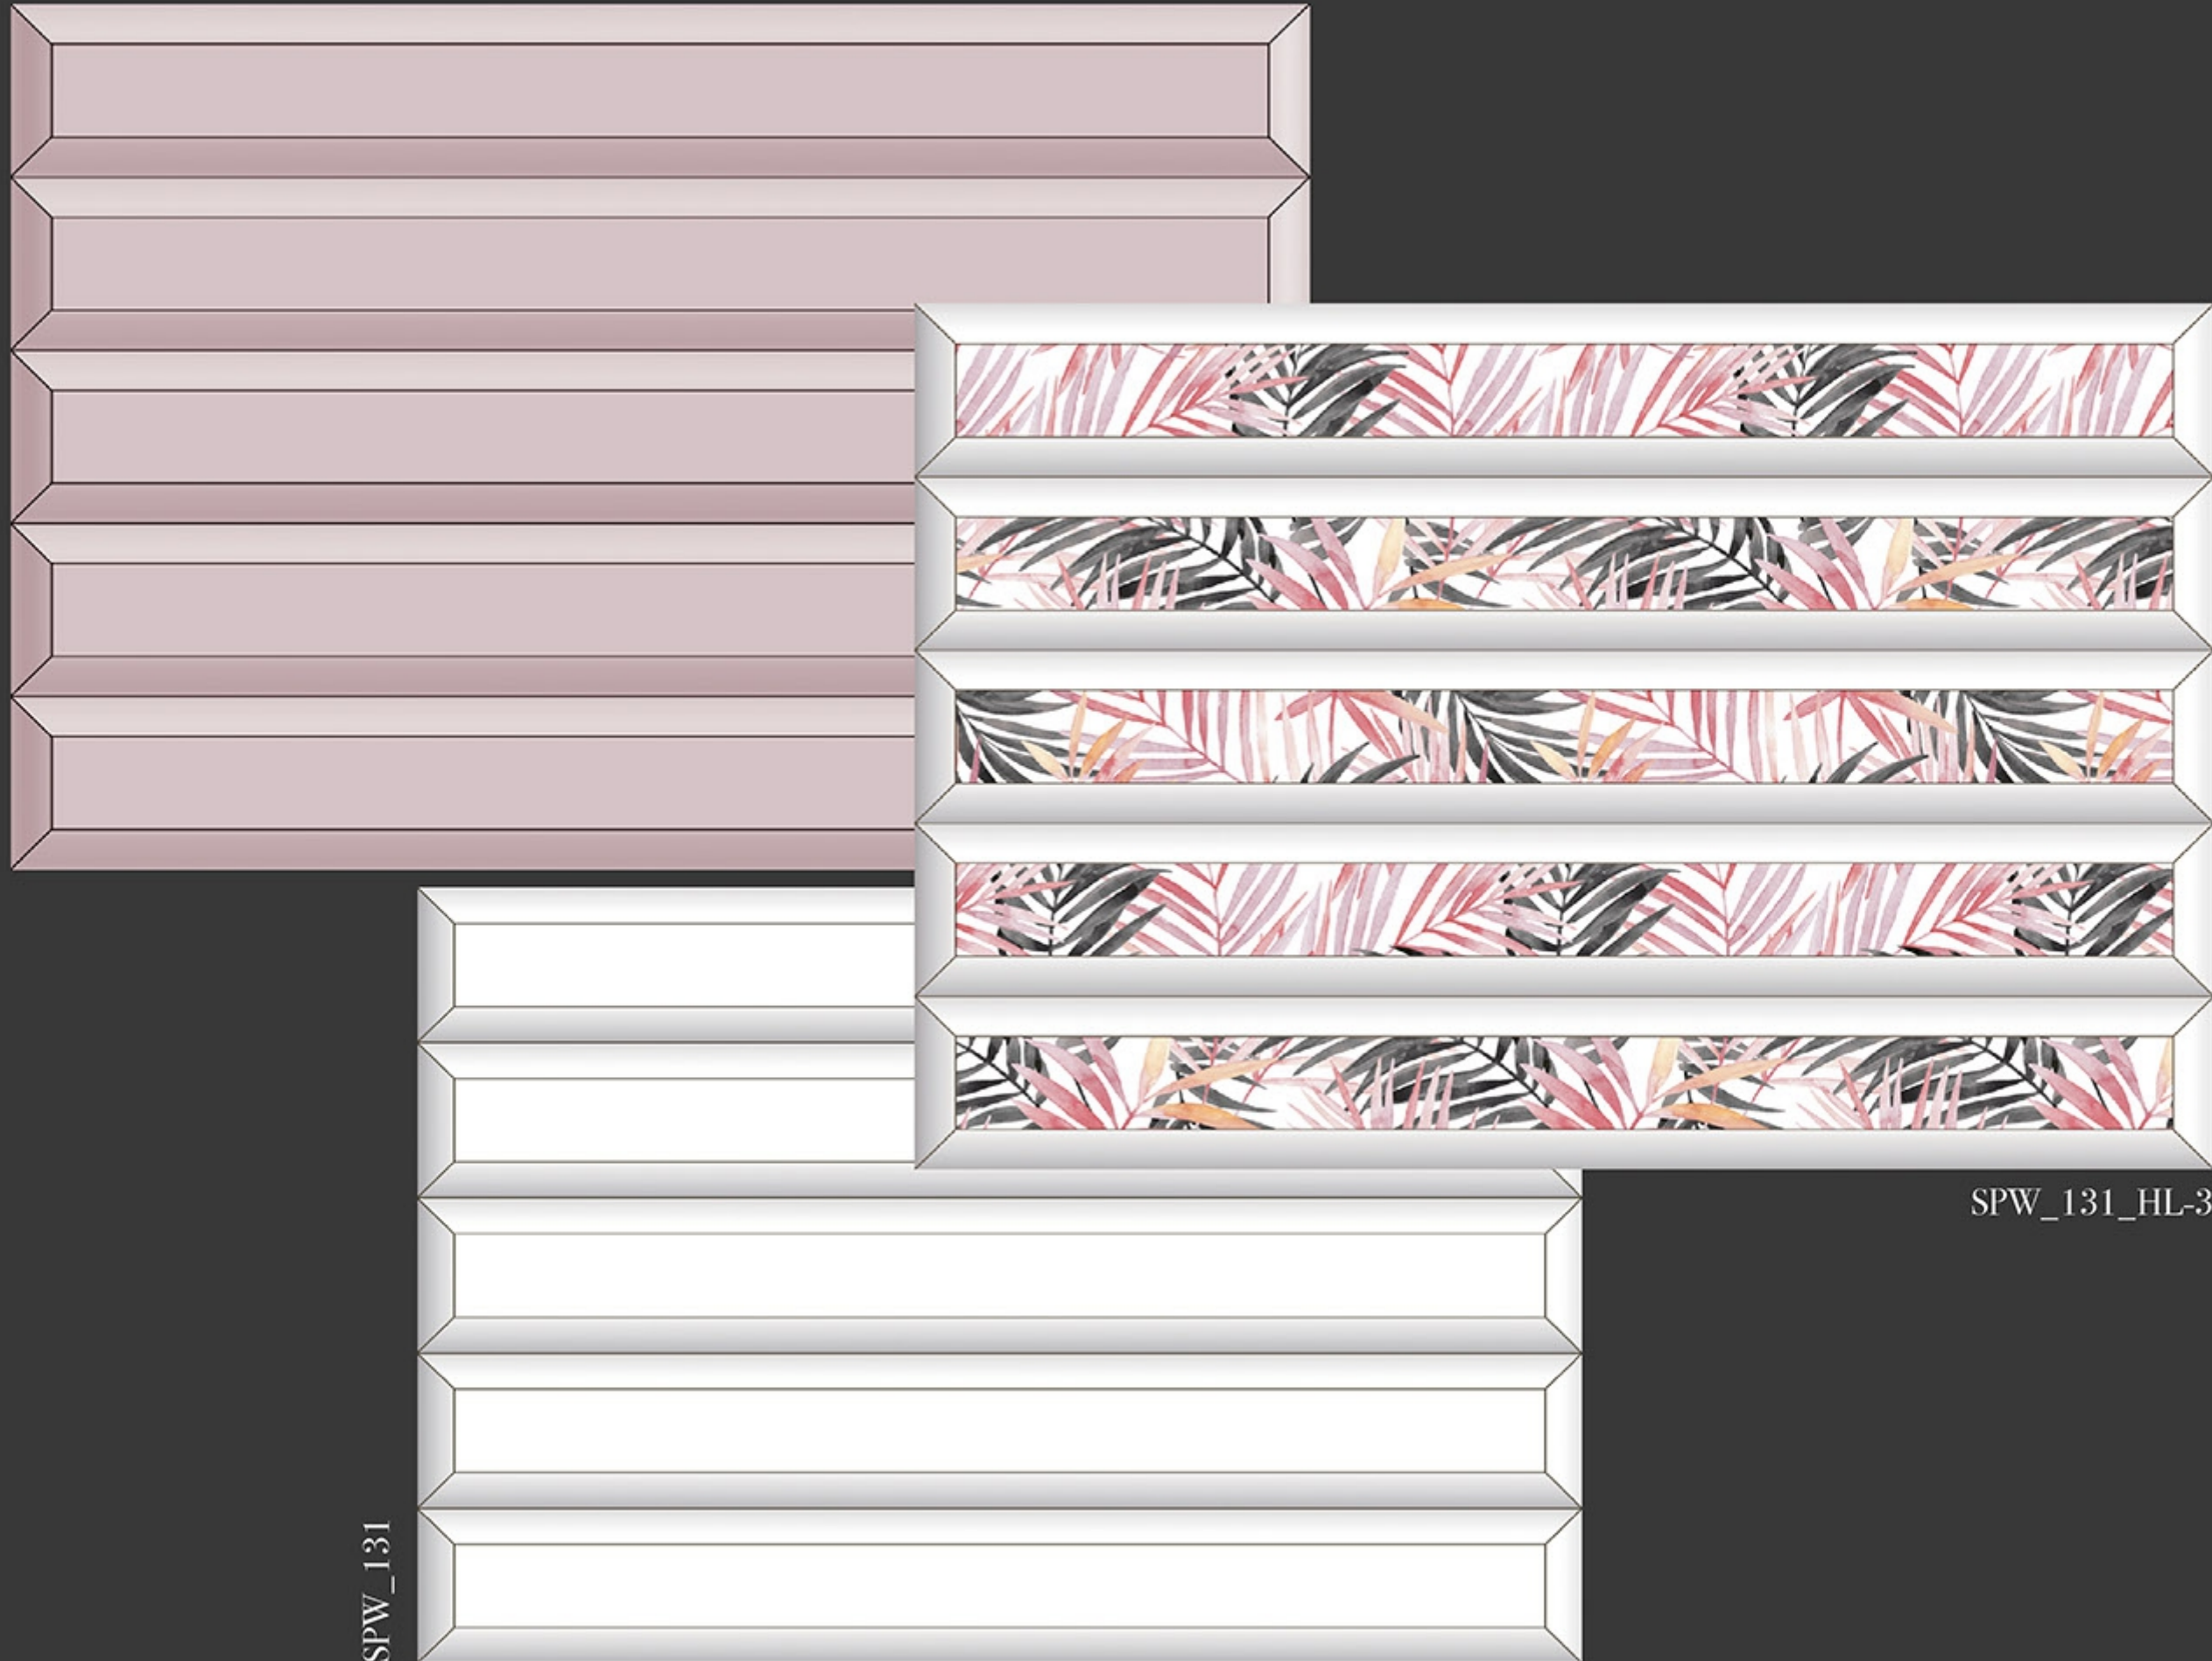

STELLAR

Collection

CUPID_131

30 X 45 cm