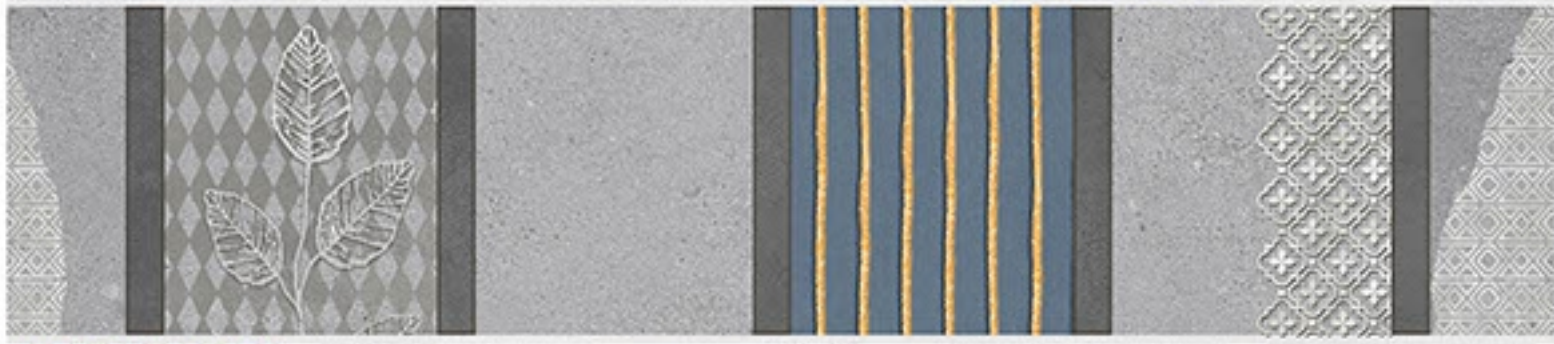

44124_HL_1