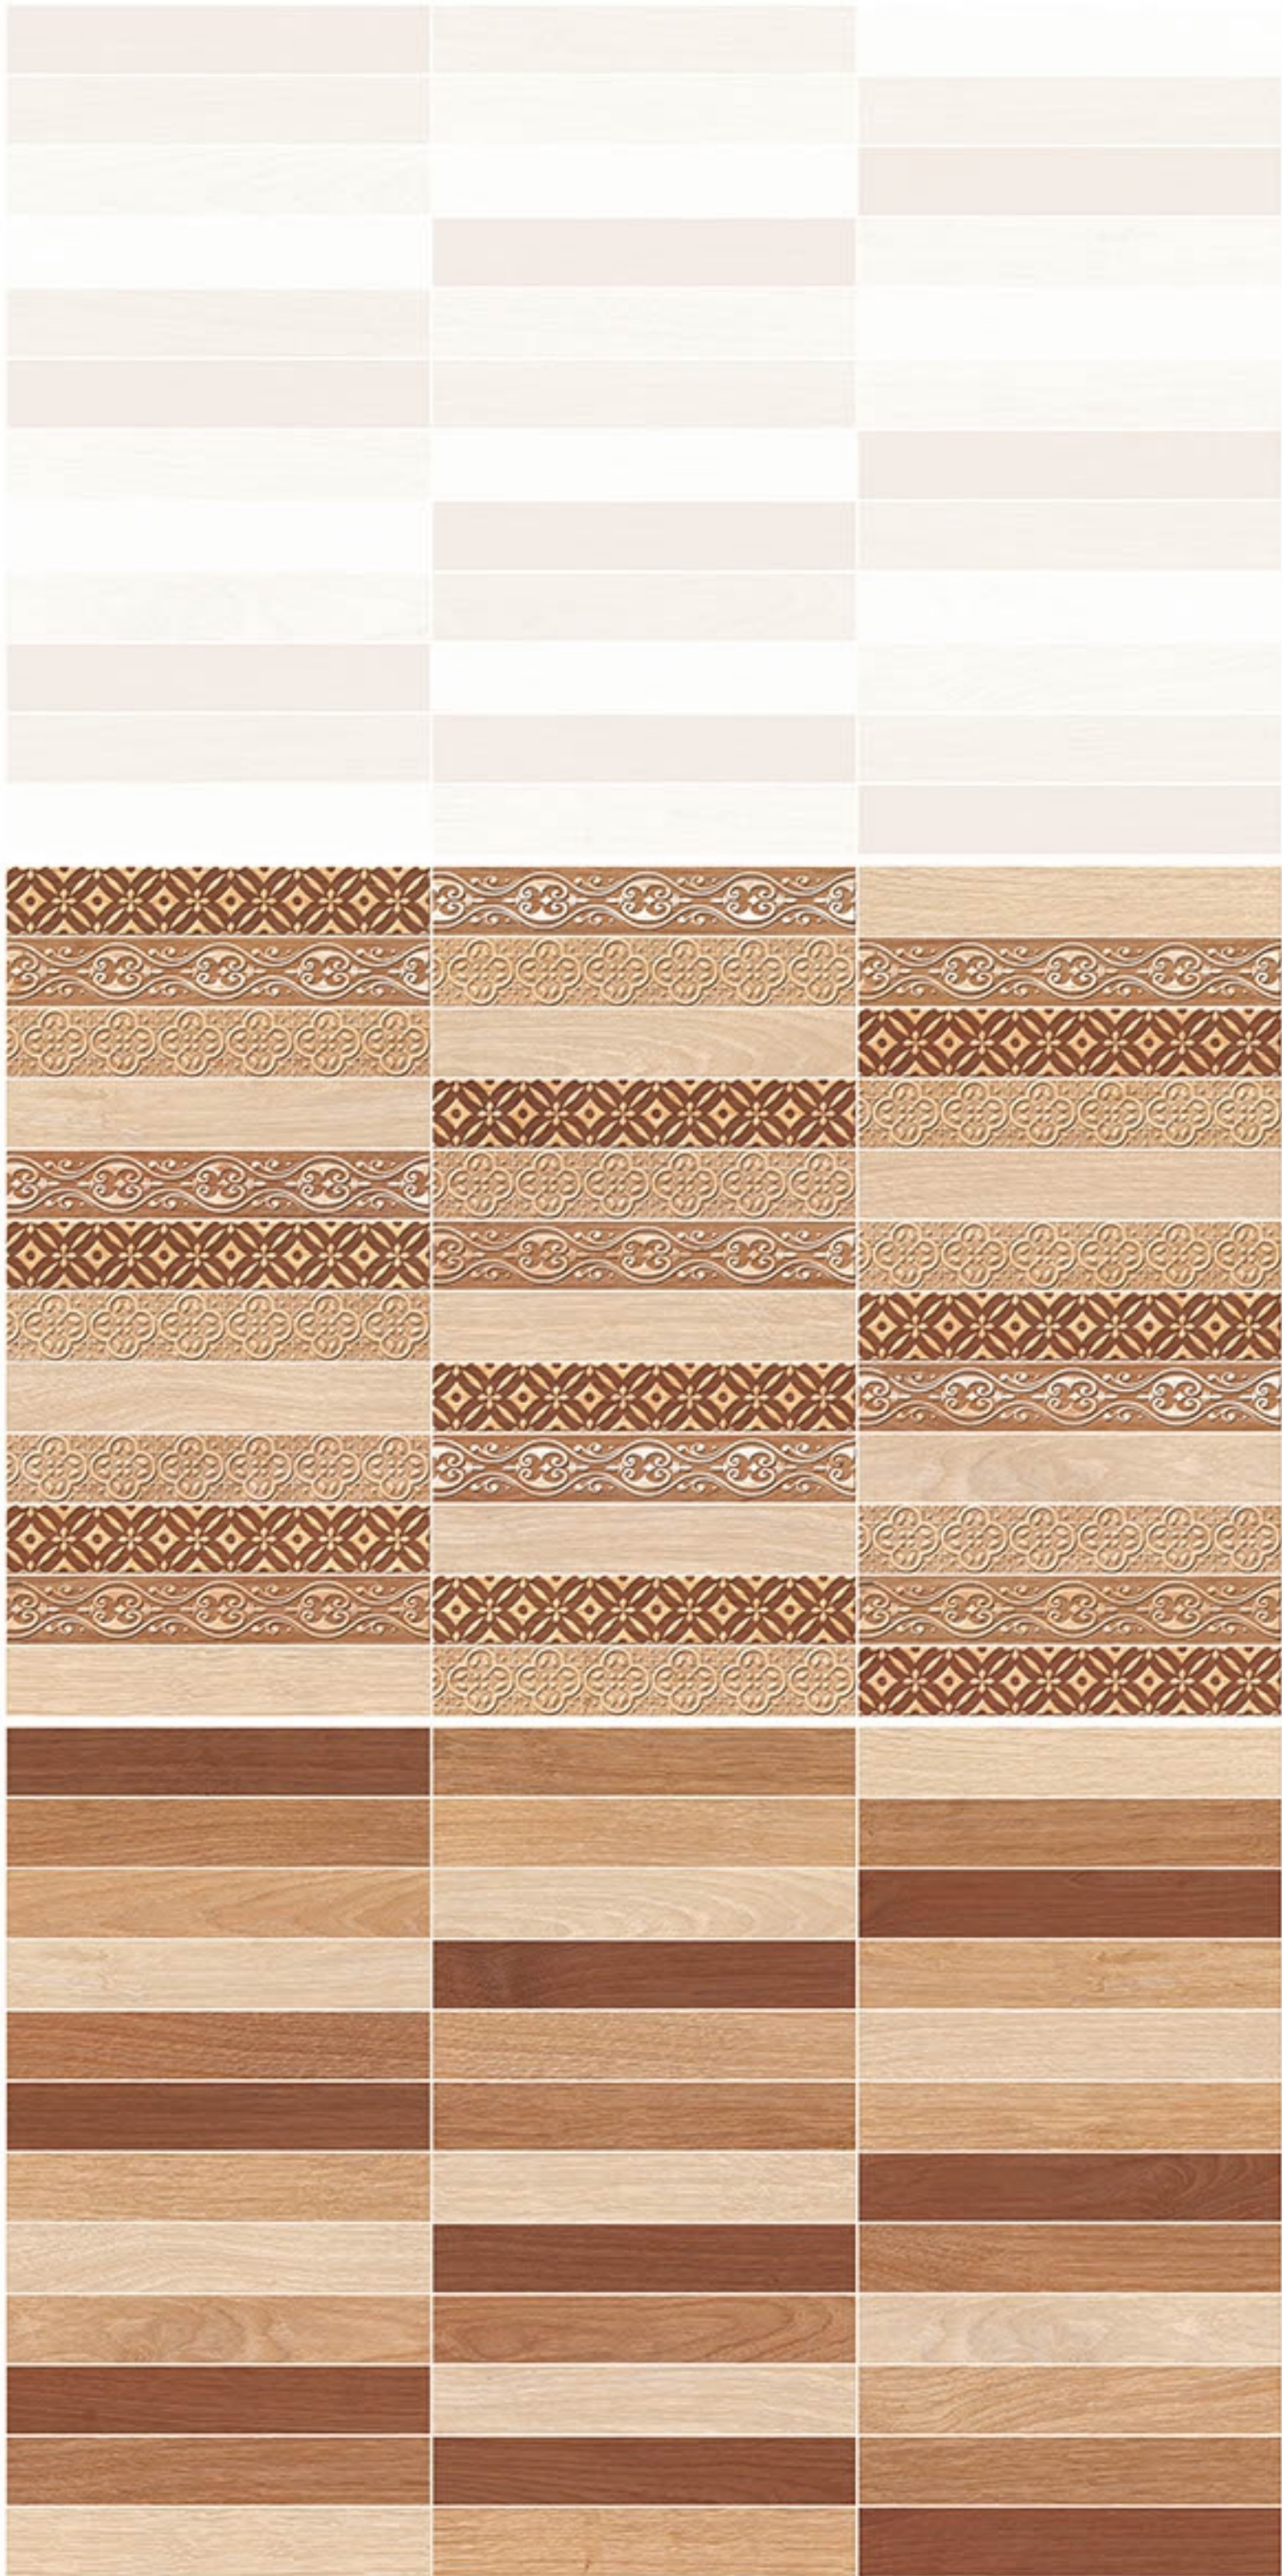

44153\_D

*Gl***int**  
Collection

SPHERE  
& CO.

Details View

*Gl*int  
Collection

Rain Drop Finish

New Wall Tiles

300x 450 MM