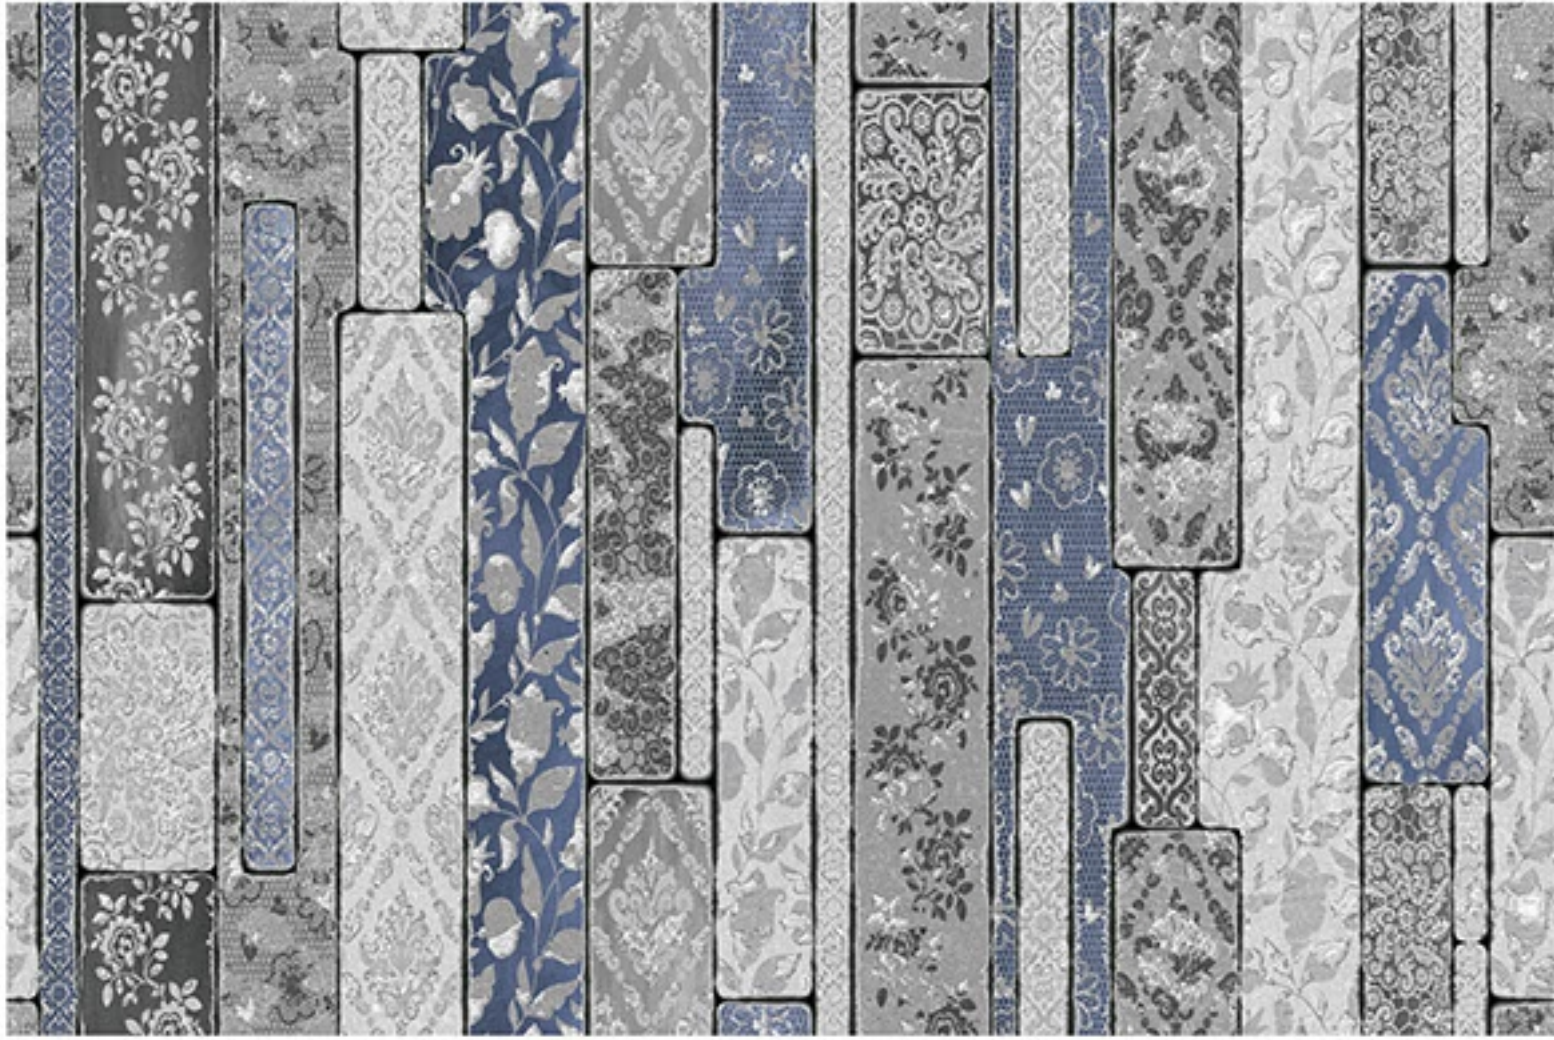

SPHERE  
& CO.

Details View

*Glint*  
Collection

Rain Drop Finish

New Wall Tiles

300x 450 MM

44126\_L

44126\_HL\_1