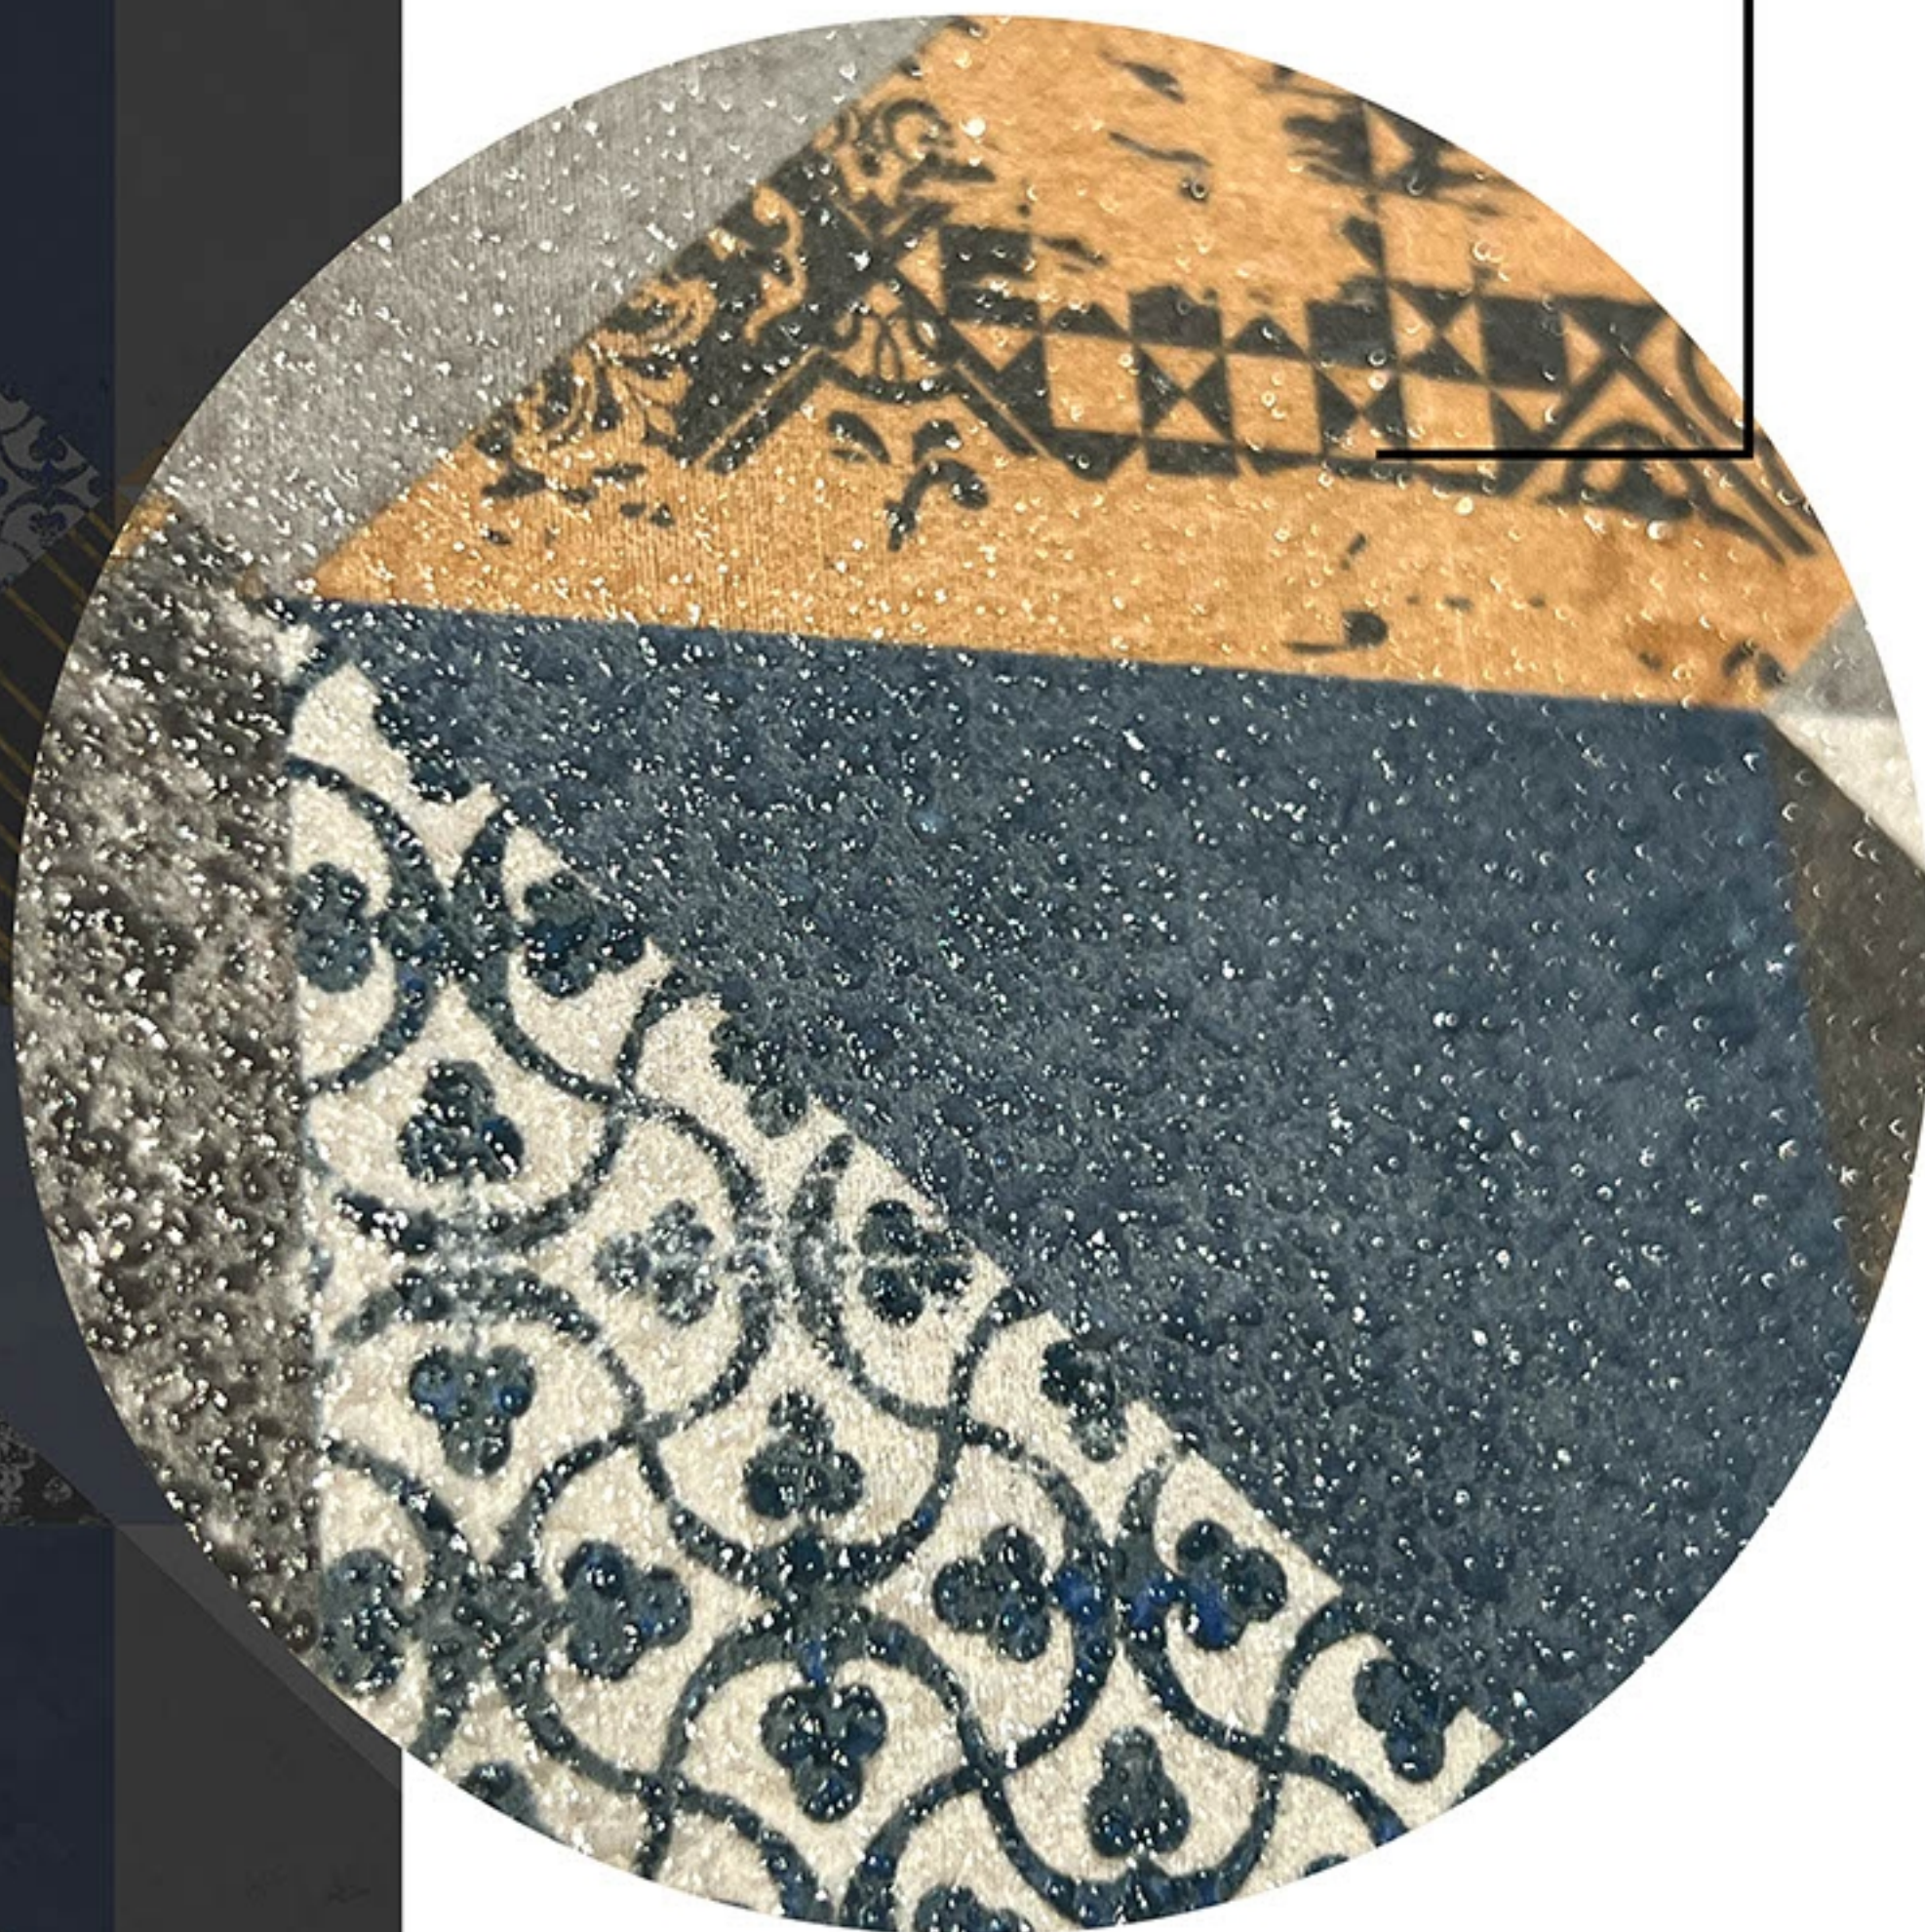

44143\_L

*Glint*  
Collection

SPHERE  
& CO.

Details View

*Gl*int  
Collection

Rain Drop Finish

New Wall Tiles

300x 450 MM