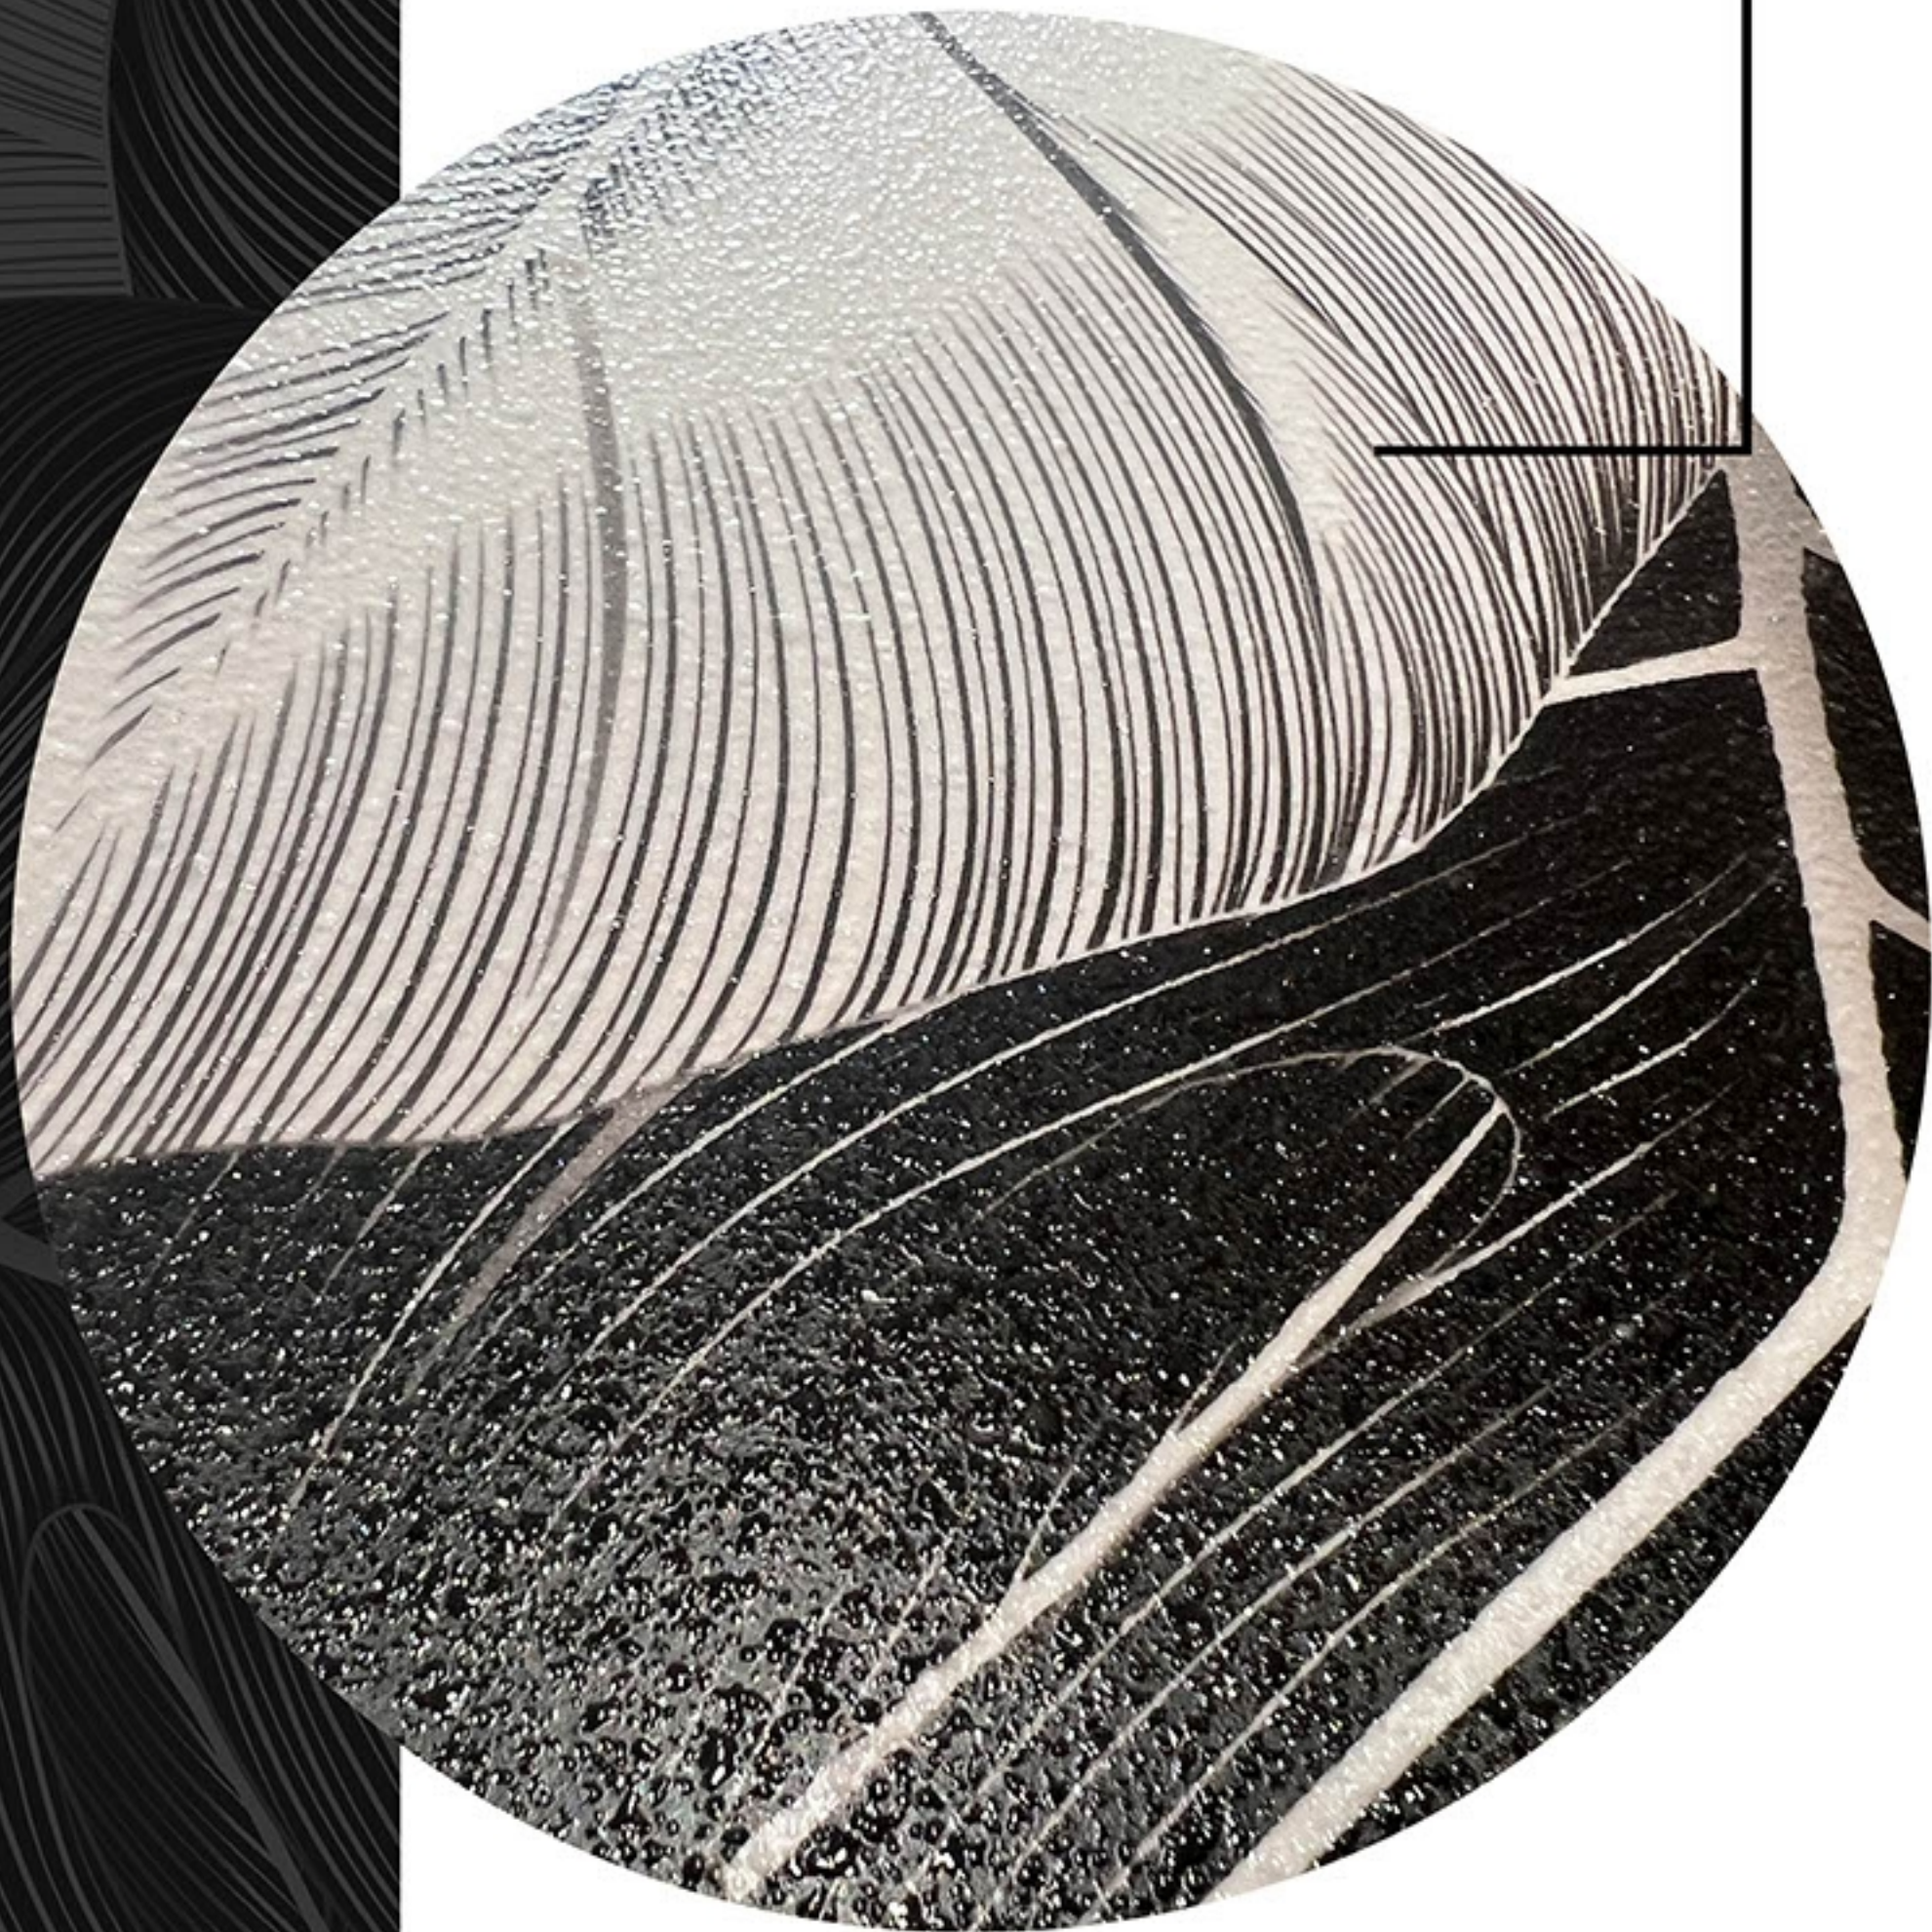

44140\_L

44140\_HL\_3

44140\_L

**G**lint  
Collection

SPHERE  
& CO.

Details View

*Gl*int  
Collection

Rain Drop Finish