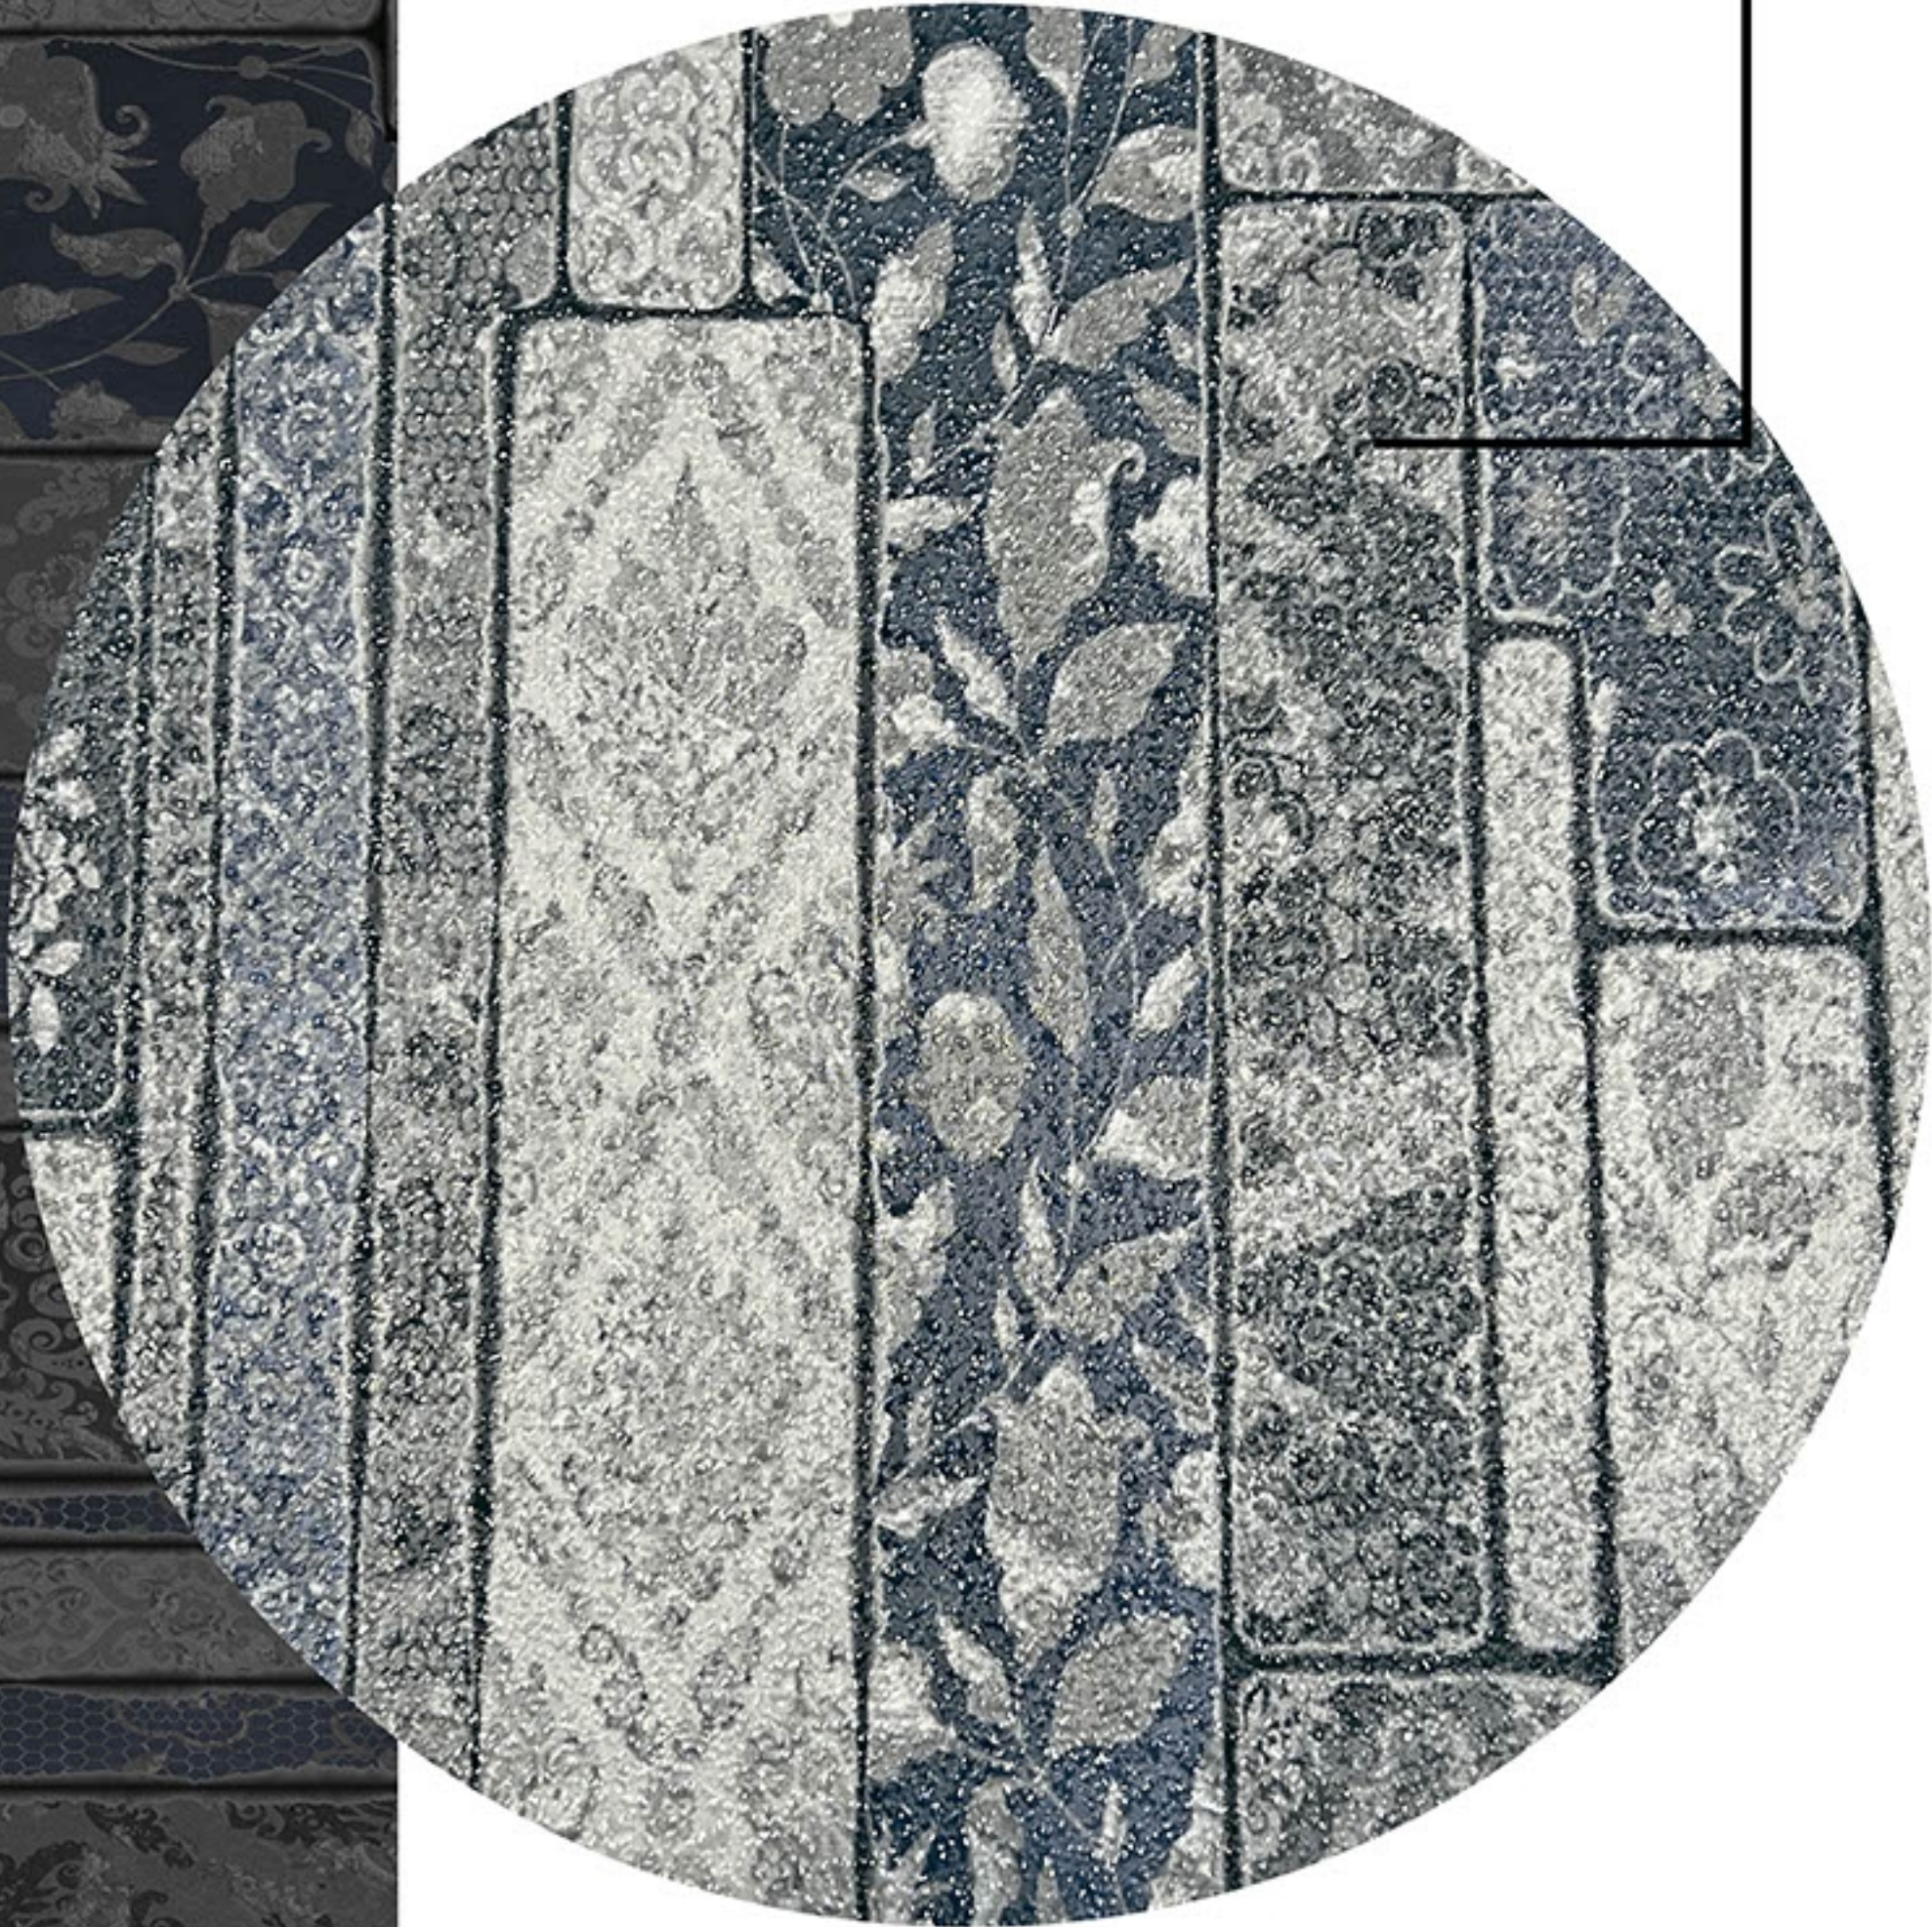

44126\_D

*Gl***int**  
Collection

SPHERE  
& CO.

Details View

*Gl*int  
Collection

Rain Drop Finish

New Wall Tiles

300x 450 MM