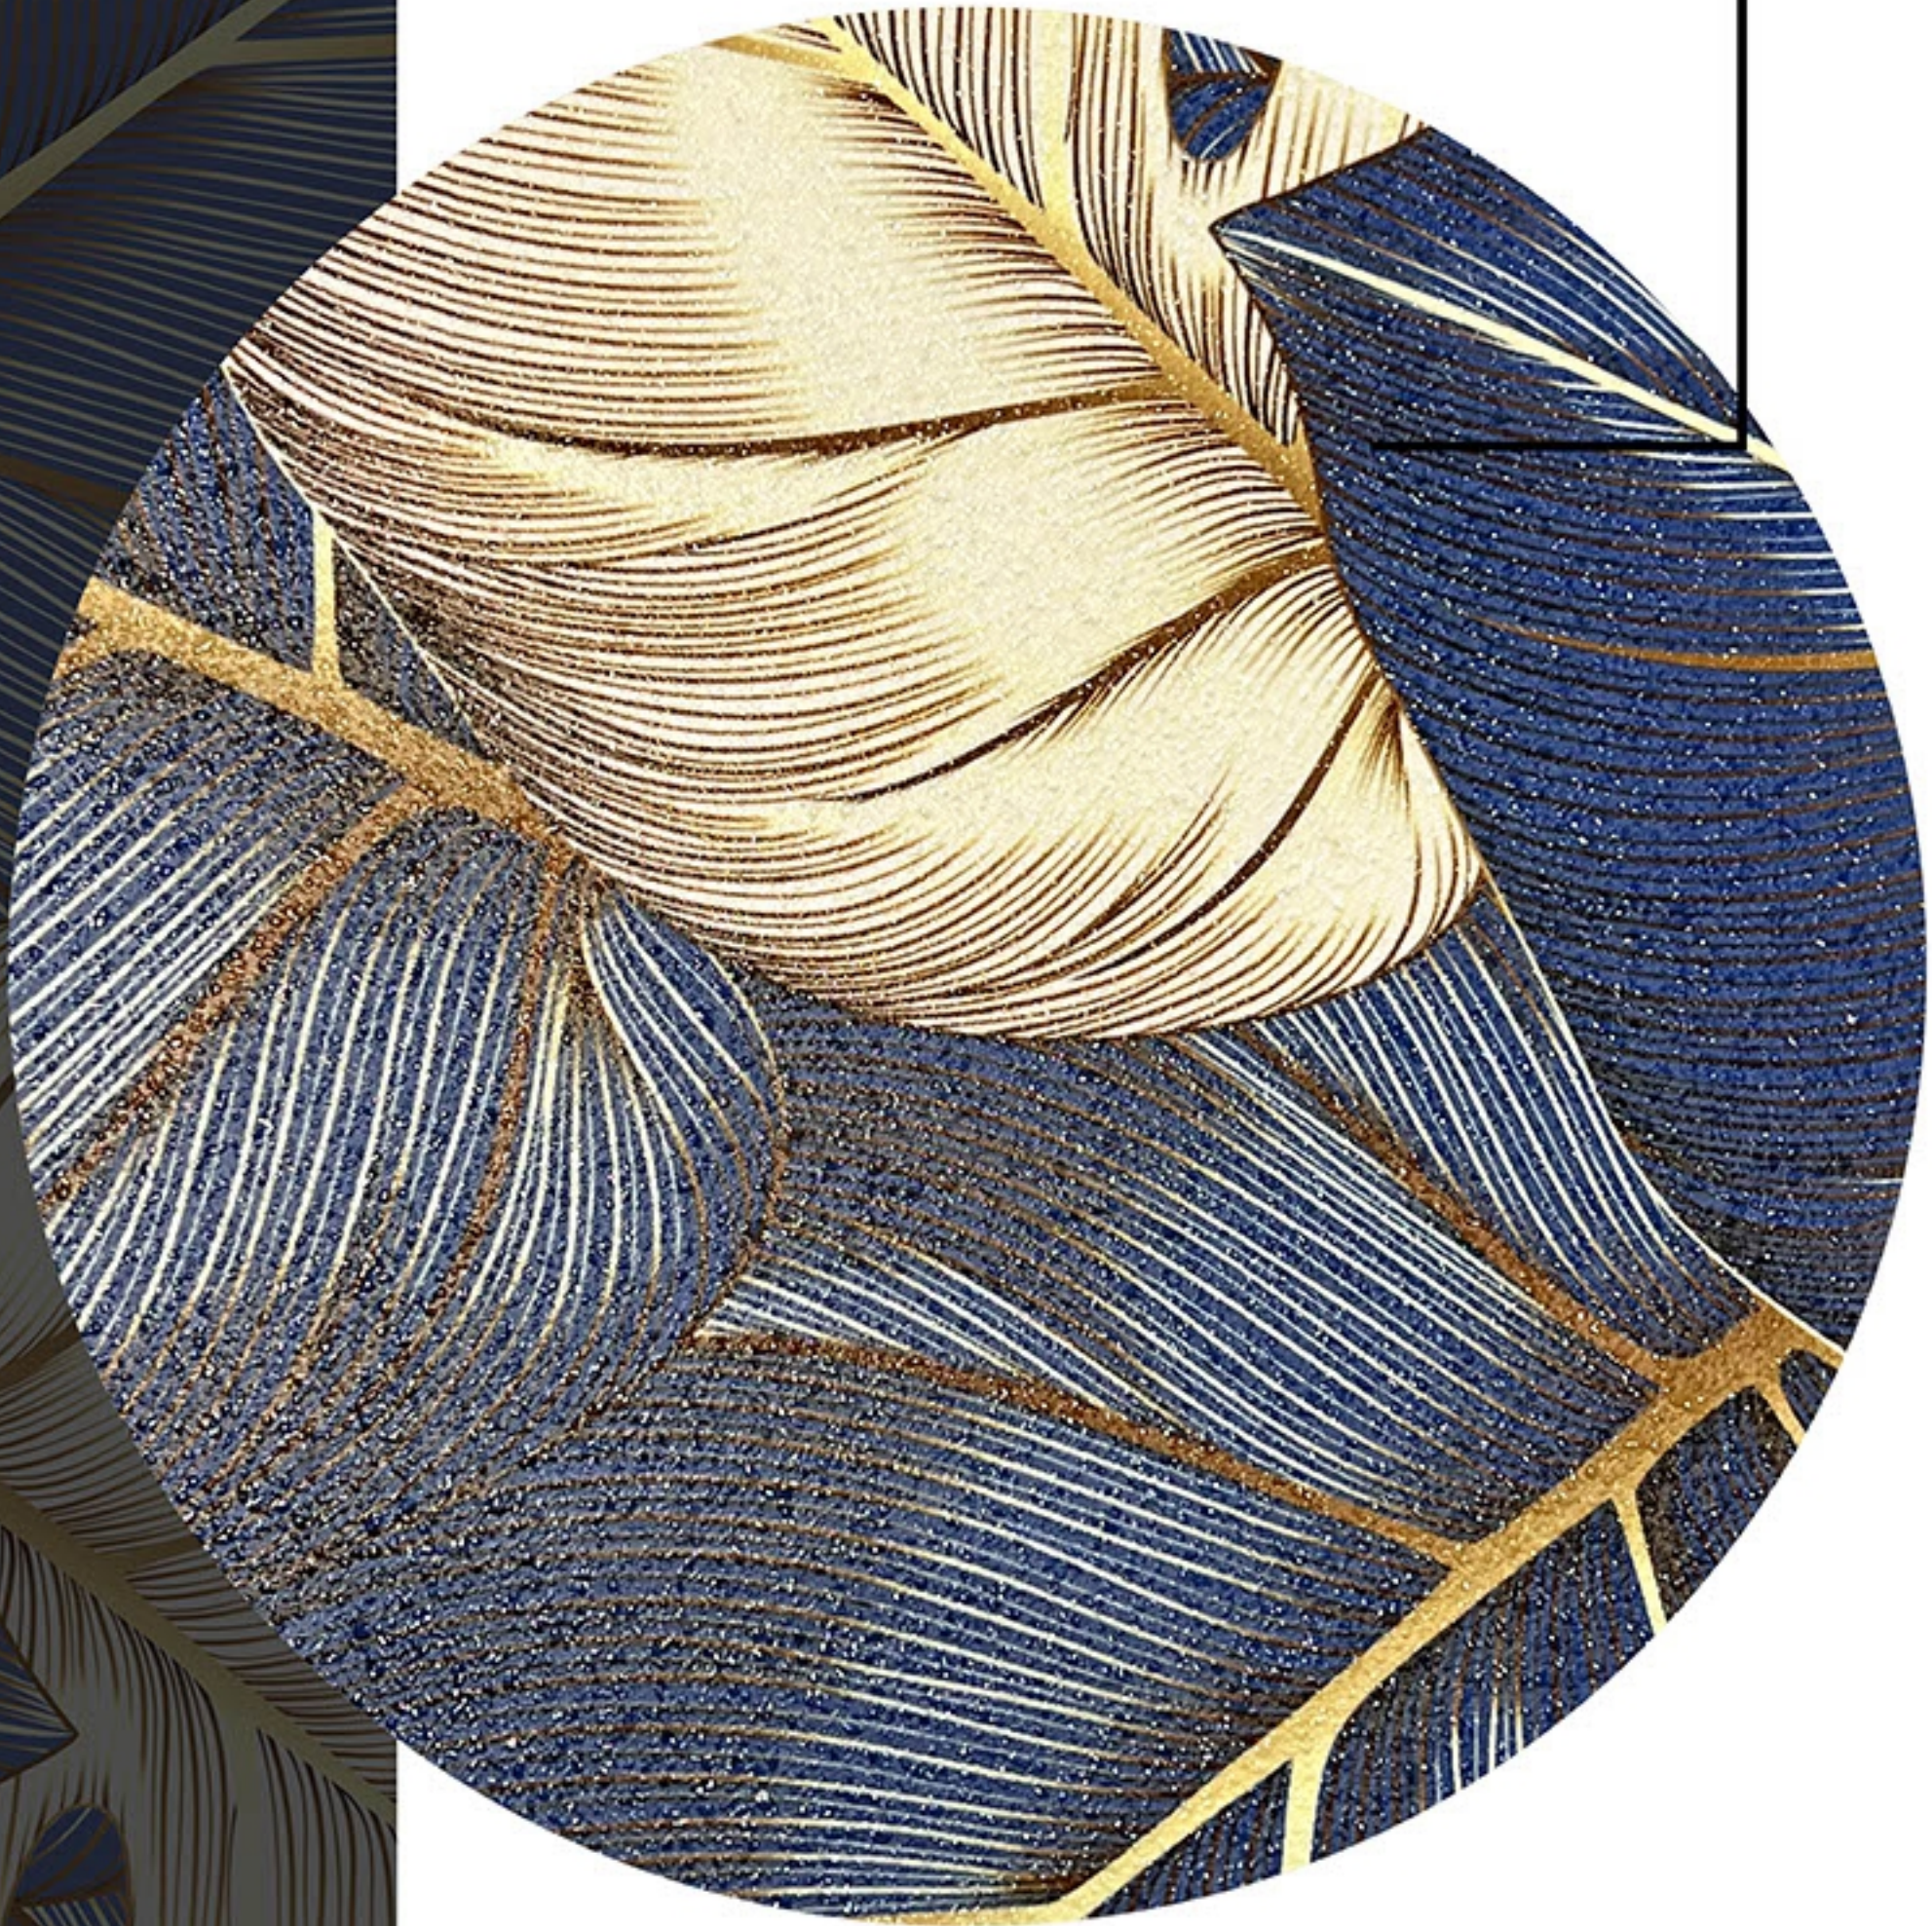

44140\_L

**Glint**  
Collection

SPHERE  
& CO.

Details View

*Gl*int  
Collection

Rain Drop Finish

New Wall Tiles

300x 450 MM