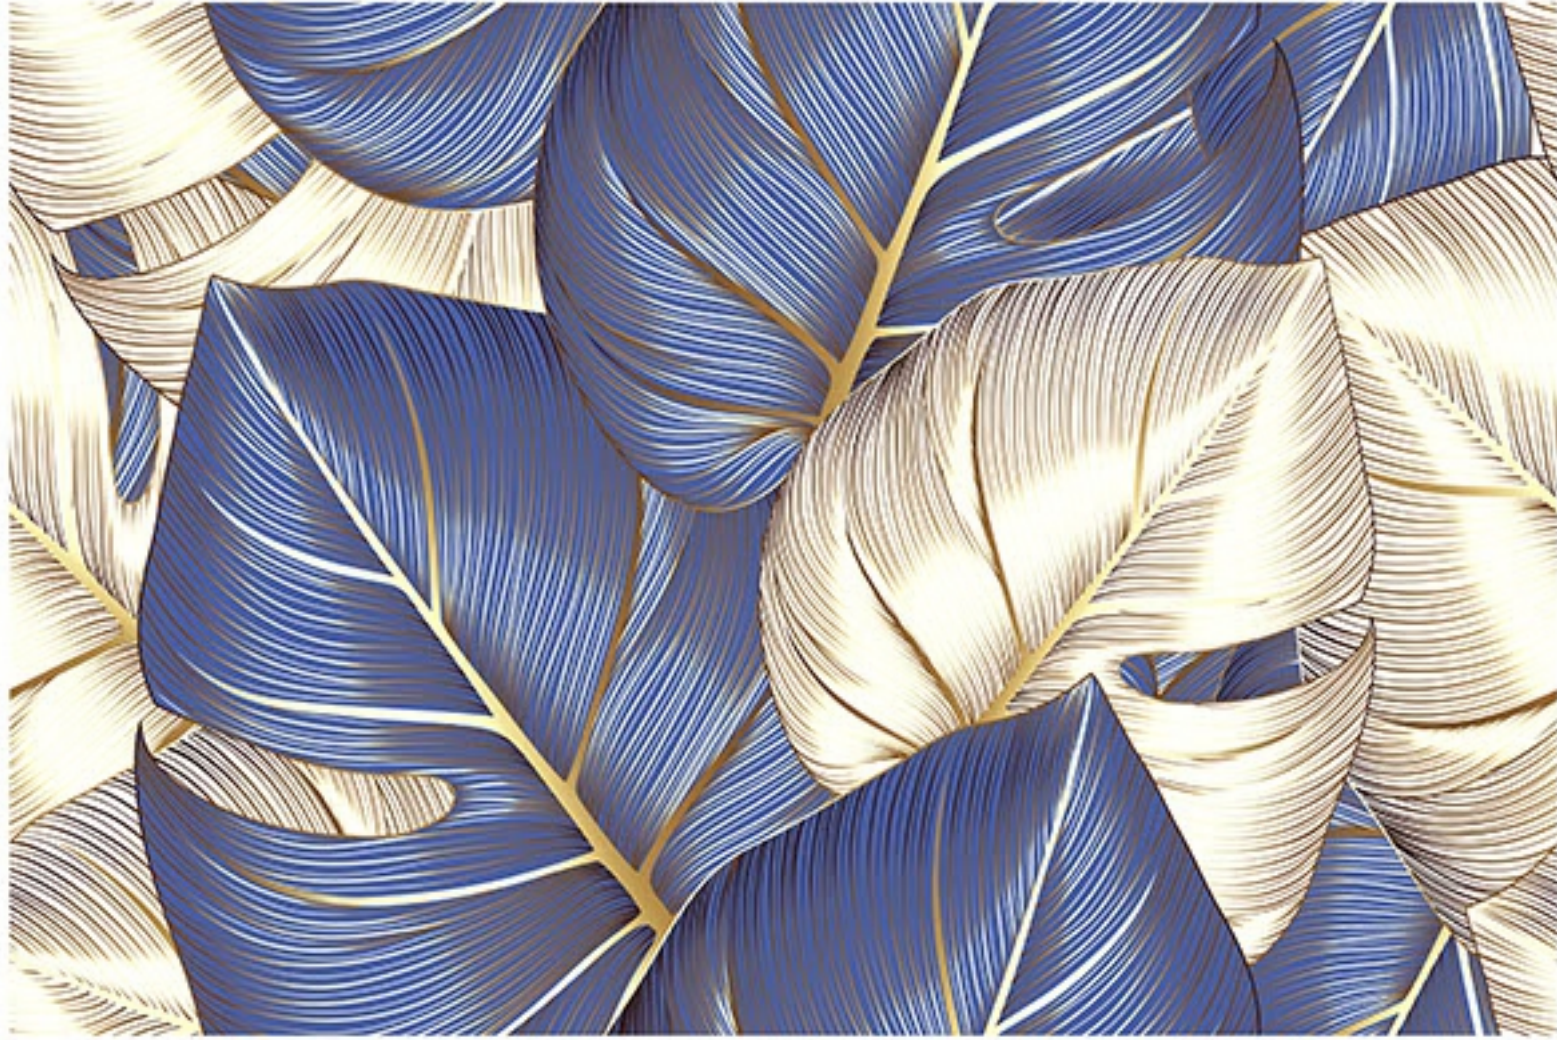

SPHERE  
& CO.

Details View

*Gl*int  
Collection

Rain Drop Finish

New Wall Tiles

300x 450 MM

44140\_L

44140\_HL\_2